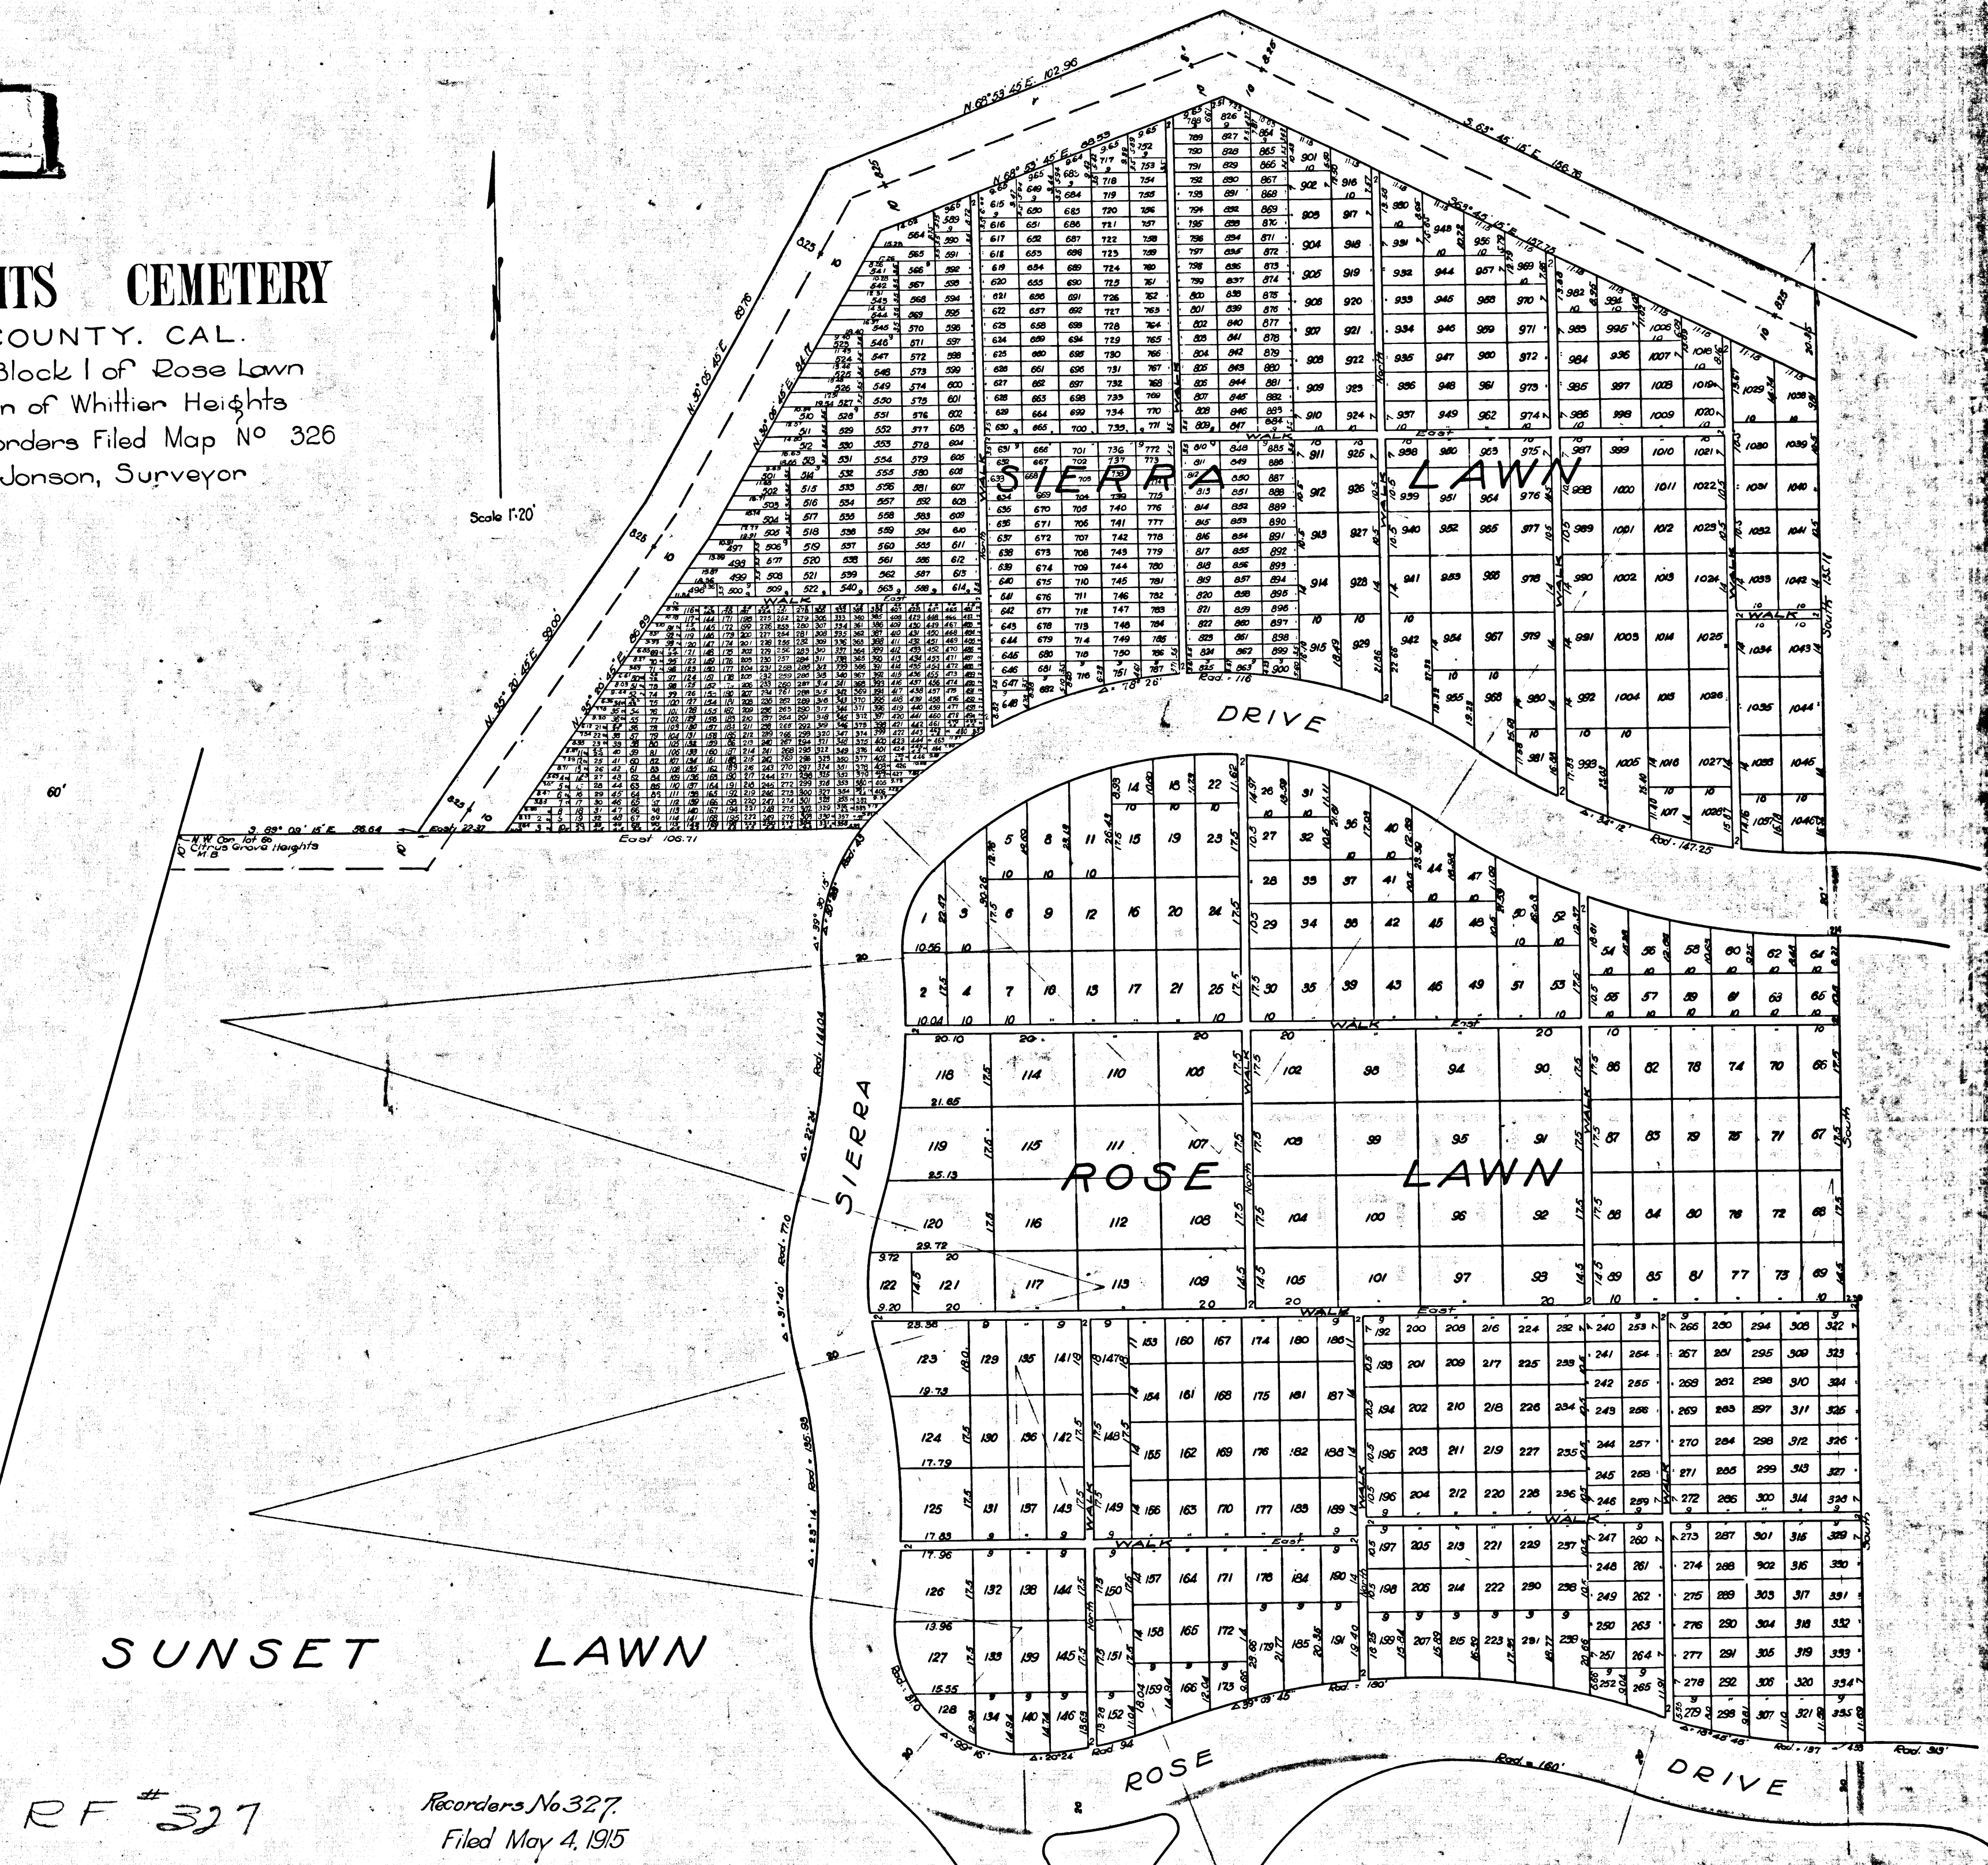

R.F. 327

WHITTIER HEIGHTS CEMETERY

LOS ANGELES COUNTY, CAL.
Being a subdivision of Block I of Rose Lawn and Block I of Sierra Lawn of Whittier Heights Cemetery, as recorded in Recorders Filed Map No 326 Surveyed 1915 by Wm M. Jonson, Surveyor

Scale 1"=20'

ROAD
WORKMAN - MILL

R.F. # 327

Recorders No. 327
Filed May 4, 1915