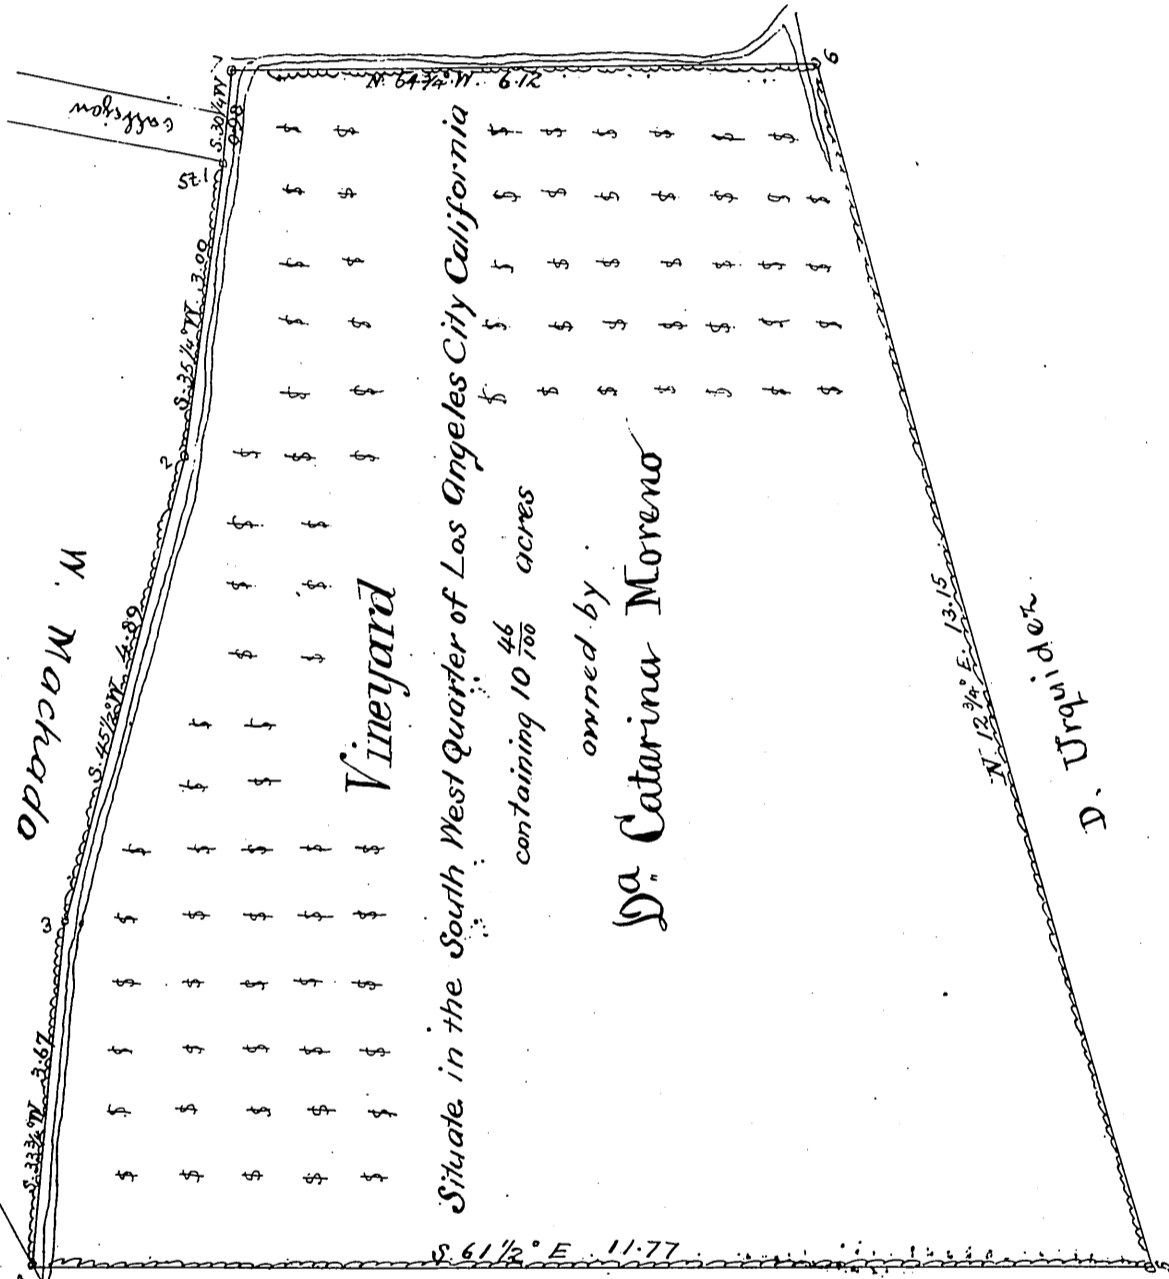

J. S. Ogier

Scale 2 chains to 1 inch
 The courses are magnetic
 Surveyed about 16th 1857 by G. W. D. P.

Los Reyes

Recorded January 20th 1859, at 11³⁰ AM.
 at request of Aug. Olvera.

I hereby certify this to be a correct map of a survey
 executed by me on the 16th day of January AD. 1857
 Los Angeles City February 18th 1857

Adolphus F. Waldemar
 Dept. Co. Surv. Los Angeles Co. Cal.

1857