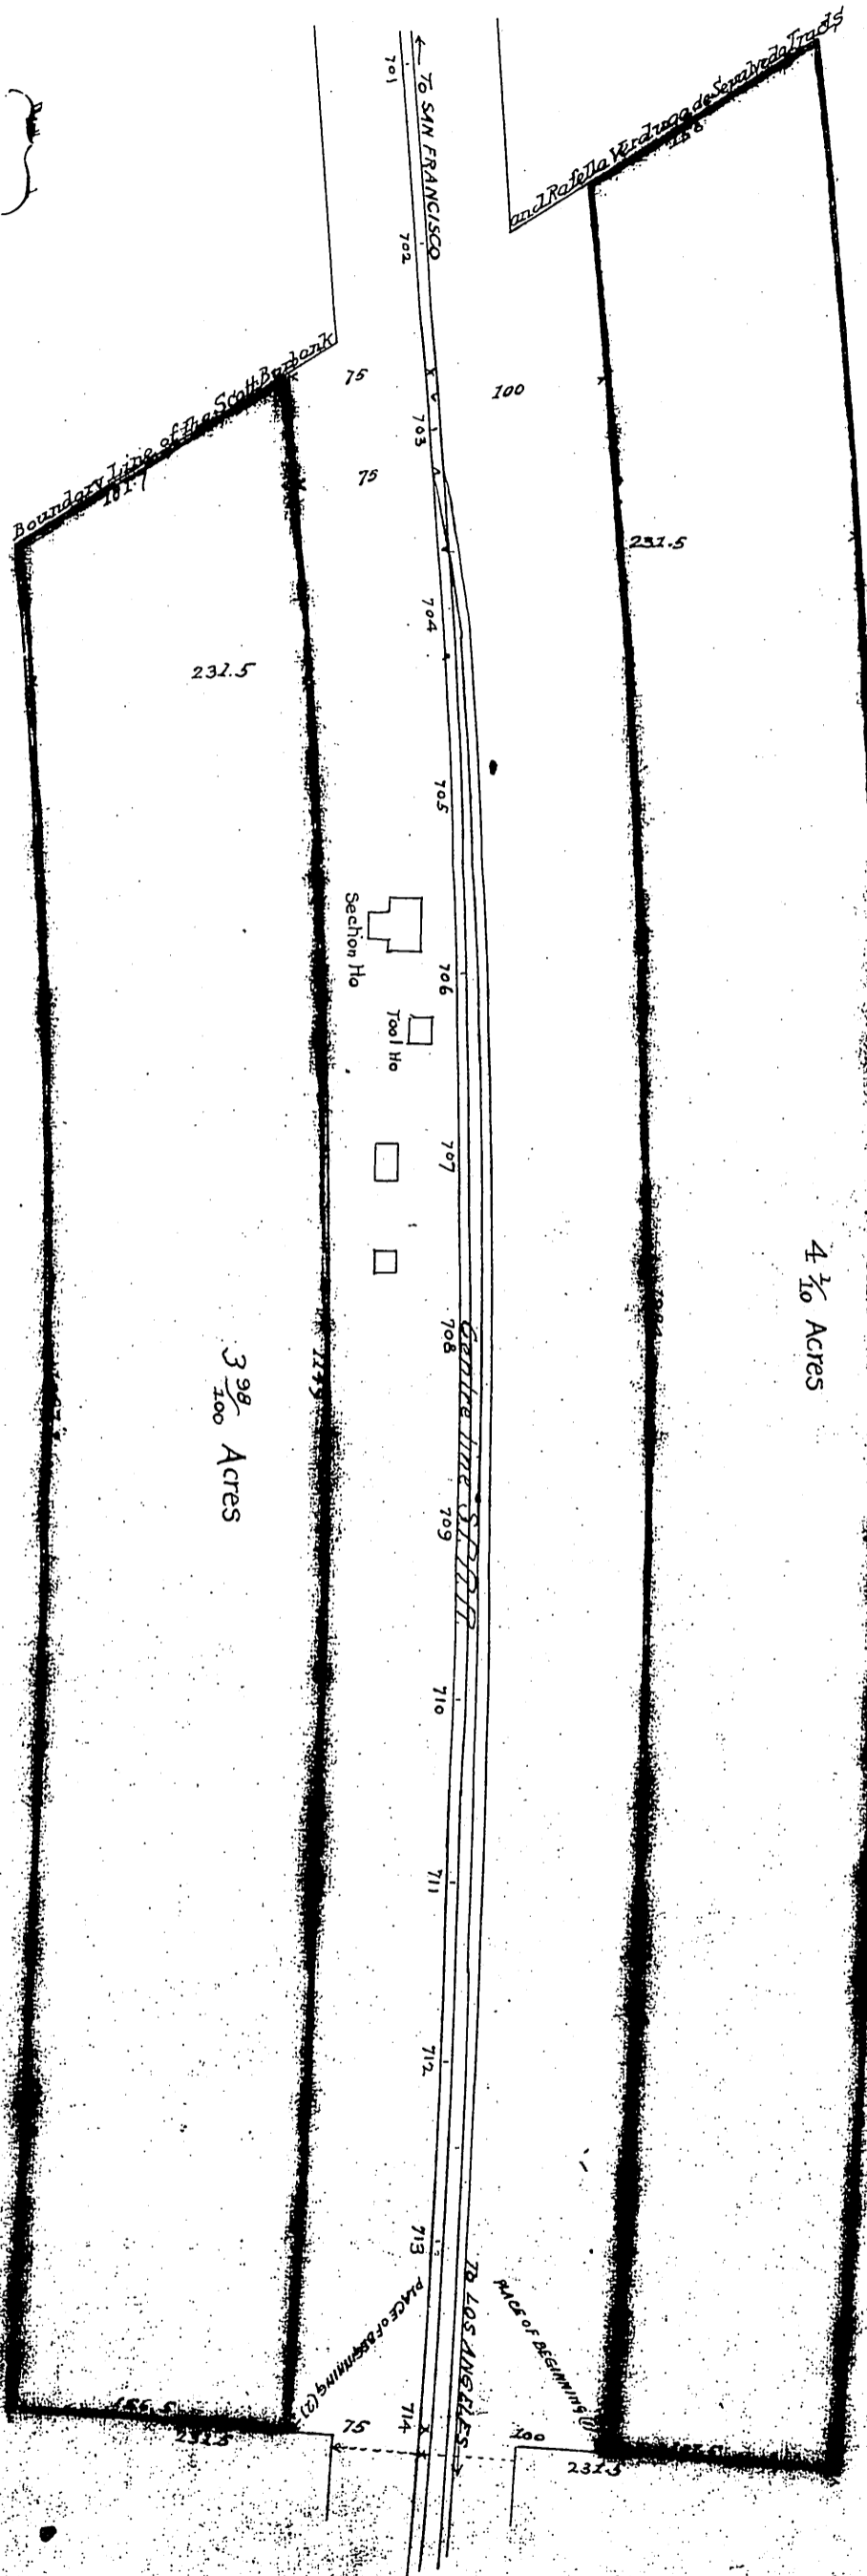

DM 7.29-123

21

S.P.Co.
Rafaela Verdugo de Sepulveda

SEPULVEDA

SCALE 100 FT TO AN IN.

Recorded May 12th 1891, at 9⁰⁵ am.

at request of Grantee.