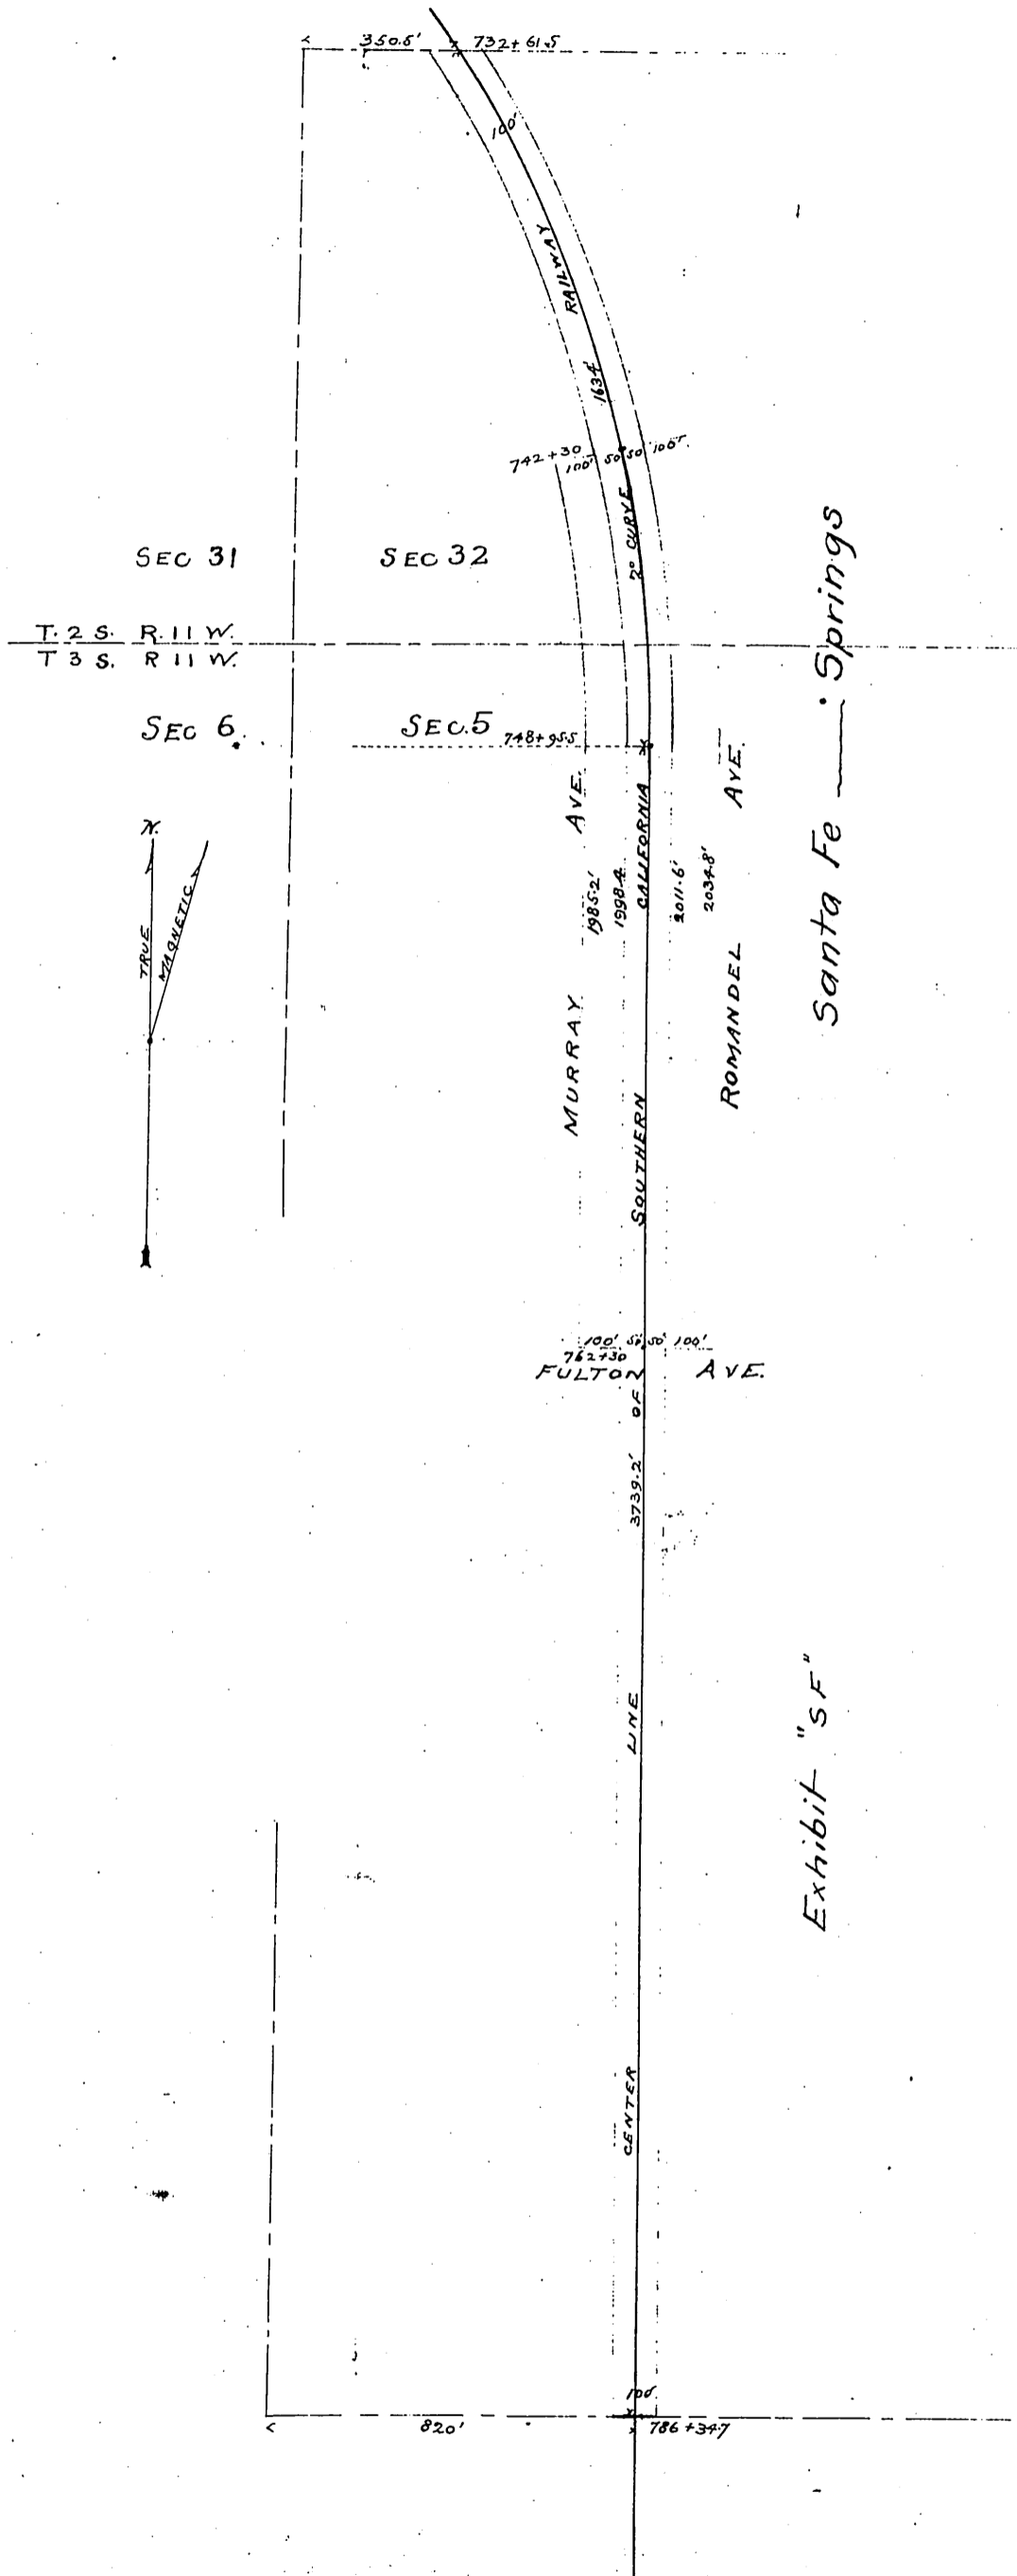

DM 937-55
105

55

SCALE 400 FT. TO AN INCH
Feb. 22nd 1894

Santa Fe Springs

Exhibit "SF"

Recorded March 31st 1894, at 3²² P.M.

at request of G. Holterhoff Jr.

Conrad

REED 92
K.