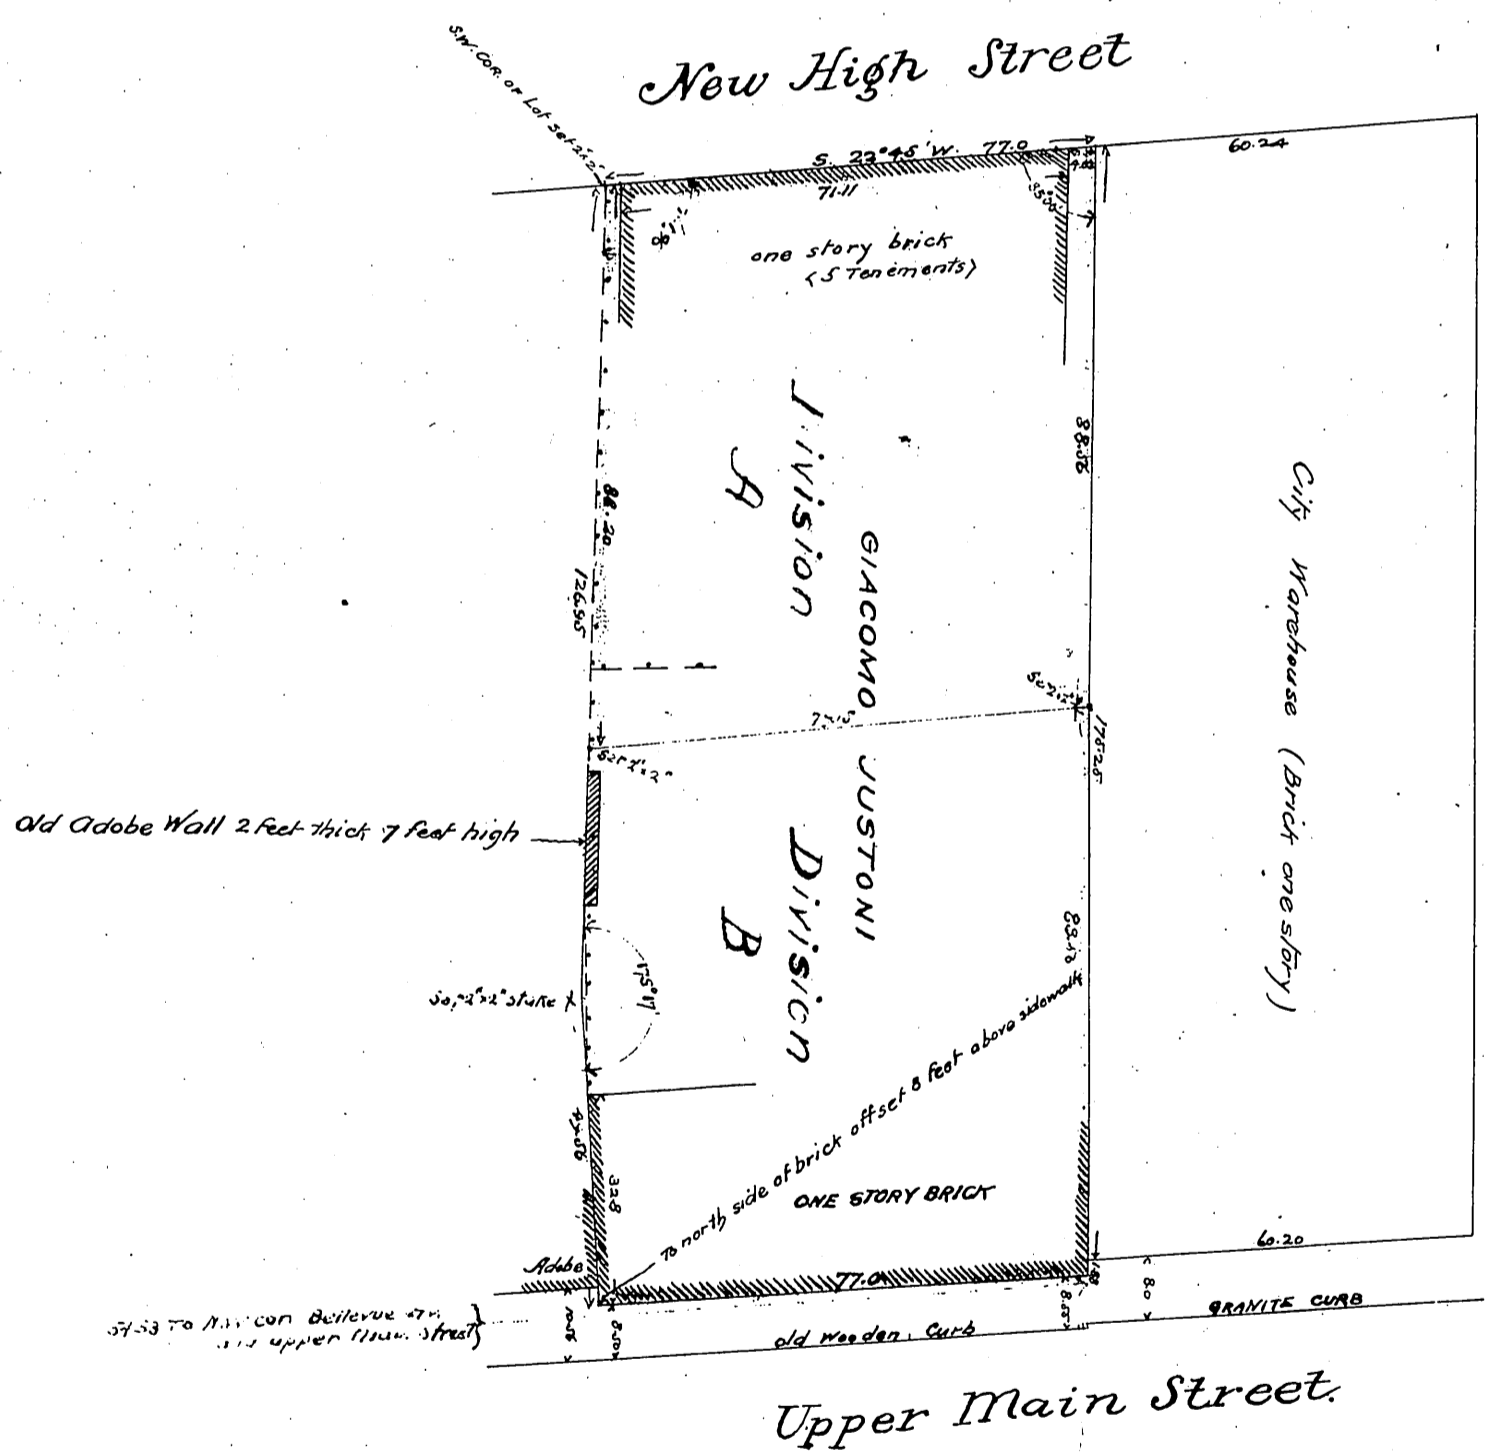

DM 952-18
118

Plat
of
a Lot on West side of Upper Main St. Los Angeles
the property of
Giacomo Justoni
Surveyed at his request Dec'r 12th and 13th 1887
by
J. H. DOCKWEILER

→ SCALE 30 FT. = 1 IN. ←

Recorded June 30th 1894, at 9⁴⁰ AM.