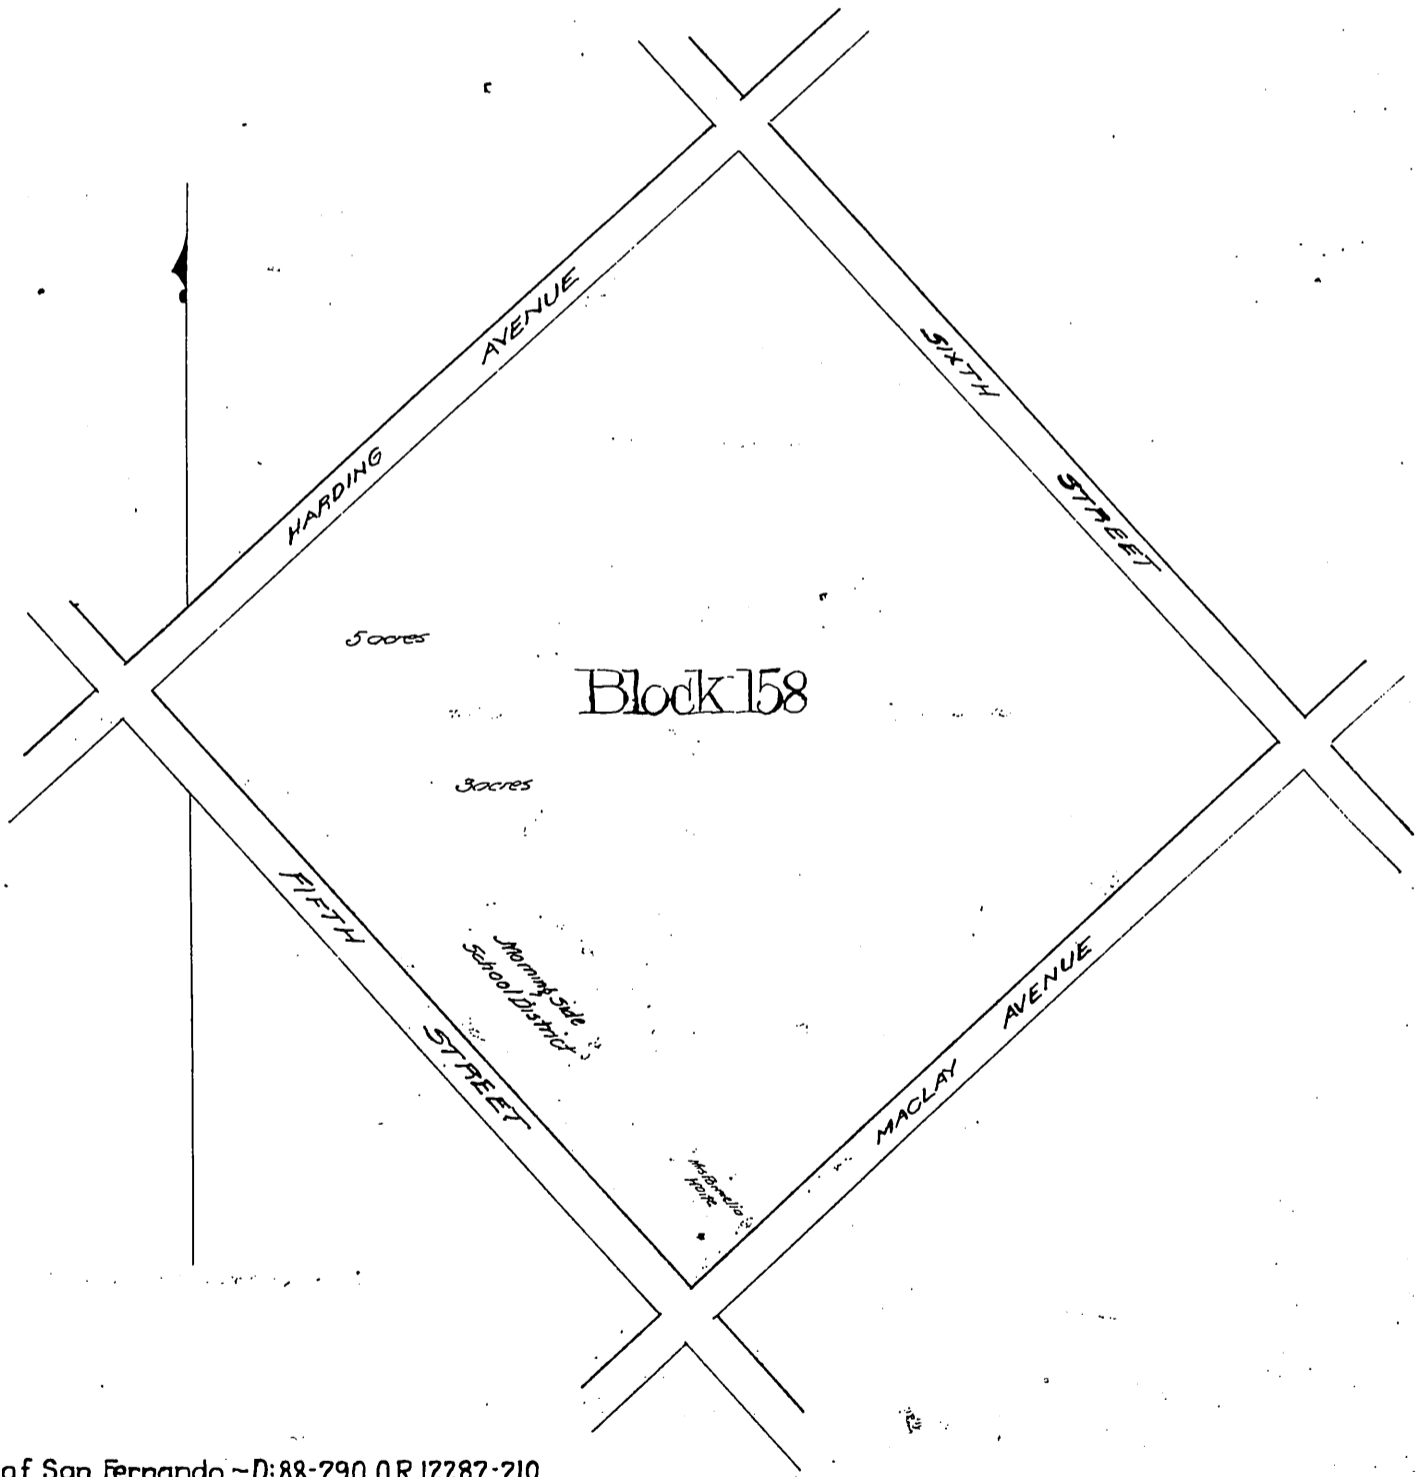

Map of Block 158 of the Maclay Rancho, Ex-Mission de San Fernando, Los Angeles Co. Cal. as per Map of said Rancho, recorded in Book 37, Page 5 of Miscellaneous Records of said Co. Showing hereon the subdivisions of said Block 158 as designated in the deeds and indentures of record, relating thereto

The red subdivision lines show what is known as the North 9.565 Acres, the East 9.875 Acres, the South 9 acres and the West 8 acres, said West 8 acres being also described in certain of said deeds and indentures as the South West 8 acres.

The location of the land of the Morningside School District and Parmelia Waite are also correctly designated thereon

The lines are all parallel to, and at right angles to each other

Por. deeded to City of San Fernando - D:88-290, O.R. 12282-210