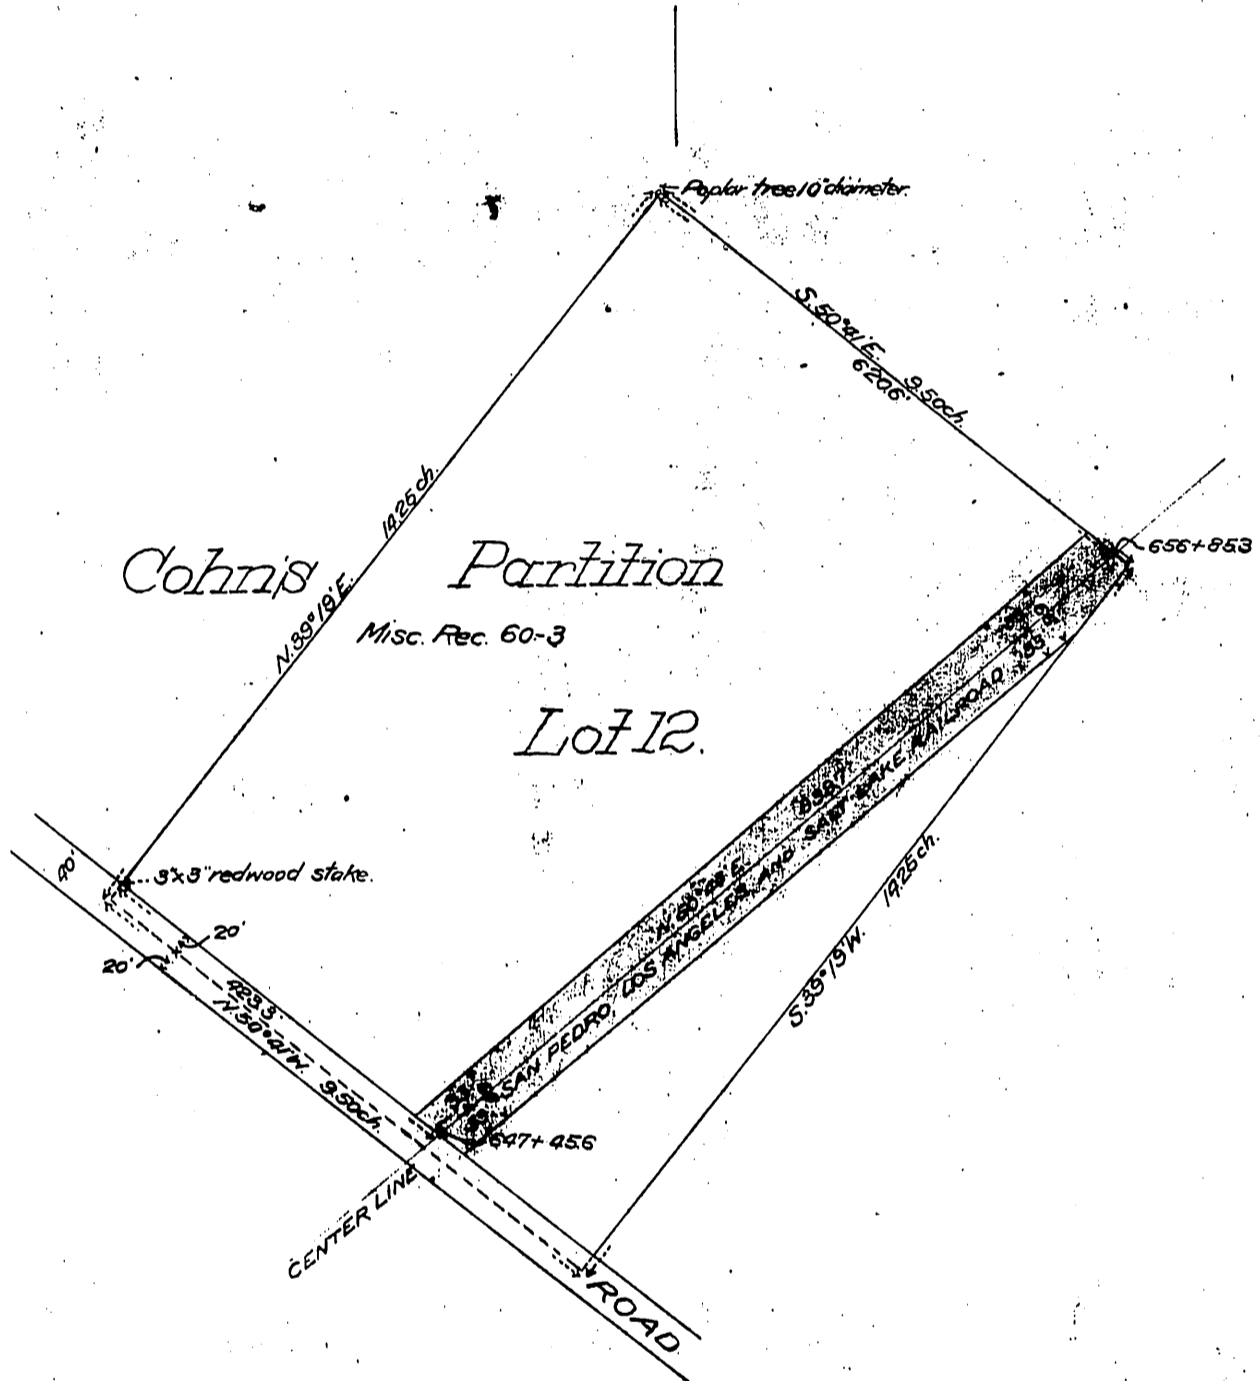

MAP OF  
*Lot 12, Cohn's Partition*  
IN THE  
RANCHO PASO DE BARTOLO  
Being the property of Joseph Eady  
showing the right of way of the  
SAN PEDRO, LOS ANGELES & SALT LAKE RAILROAD COMPANY

Scale 200 feet to 1 inch.

Joseph Eady  
to  
S. P. L. A. & S. L. R. R. Co.

Recorded Jul. 29, 1901.

M. 14-1480