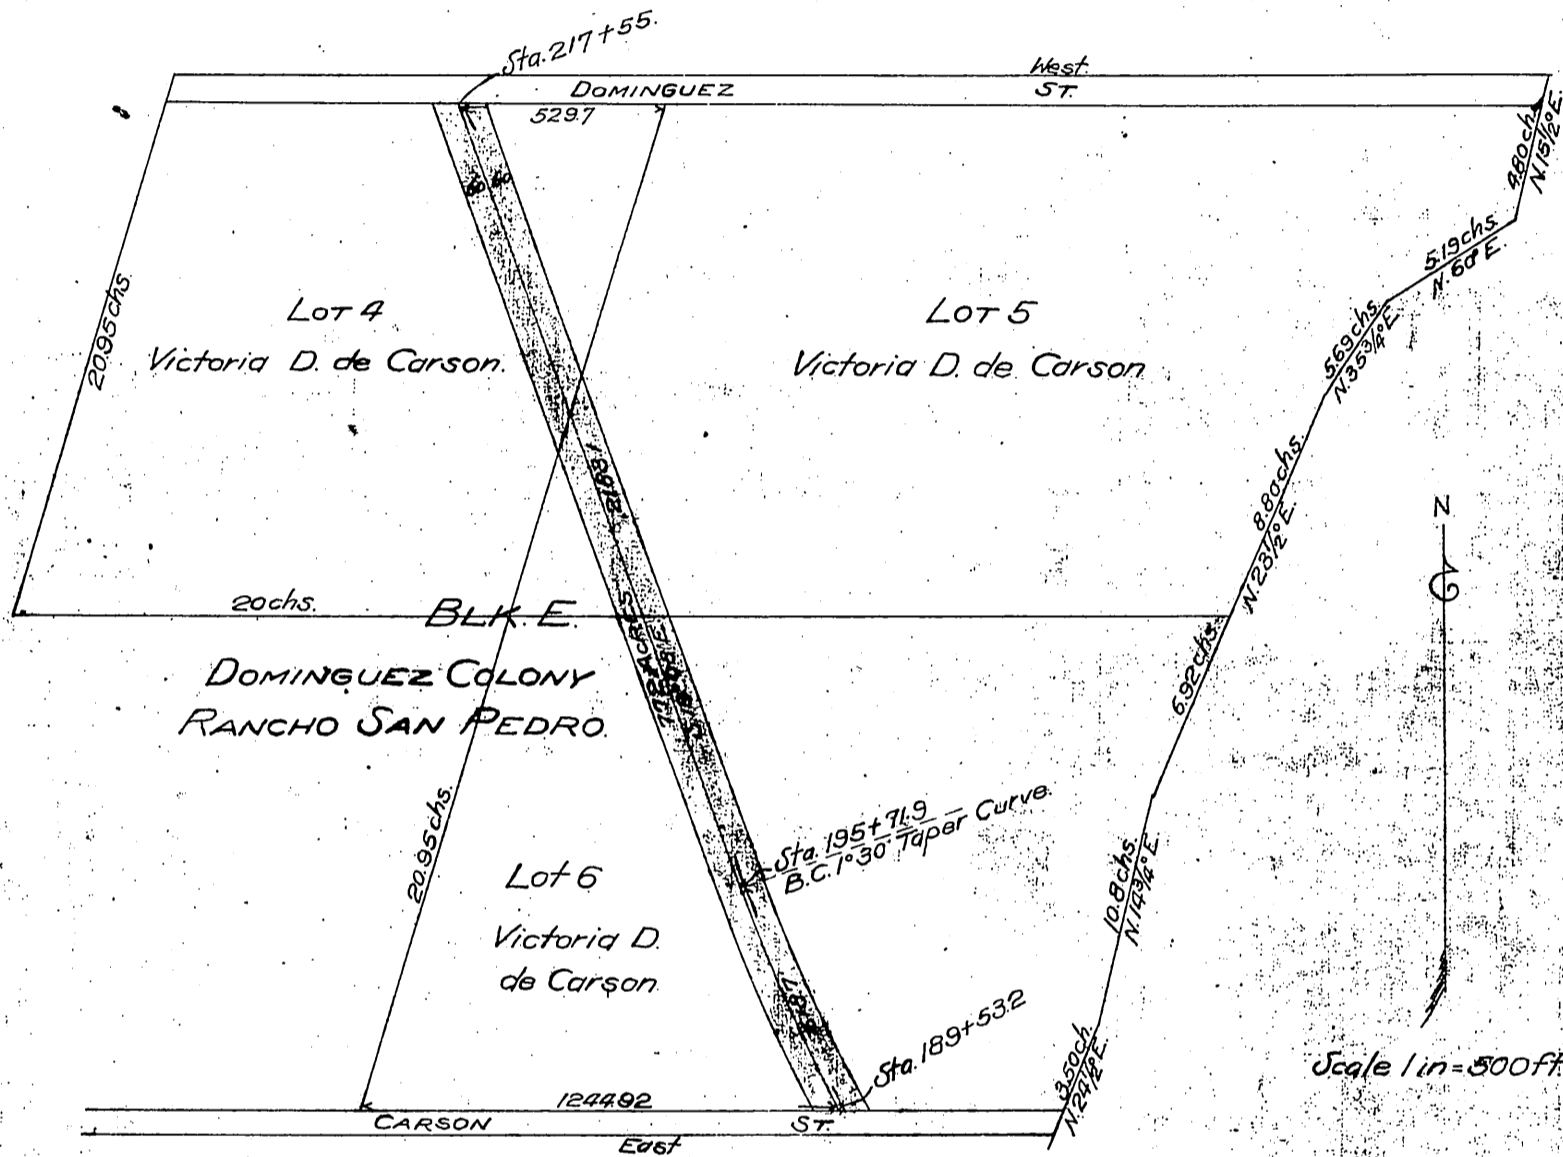

DM 1540-220

76

W3U
410
8122
10112

Victoria D. de Carson
to
Pacific Elec. Ry. Co.

Recorded Mar. 5, 1902.

M. 23-168