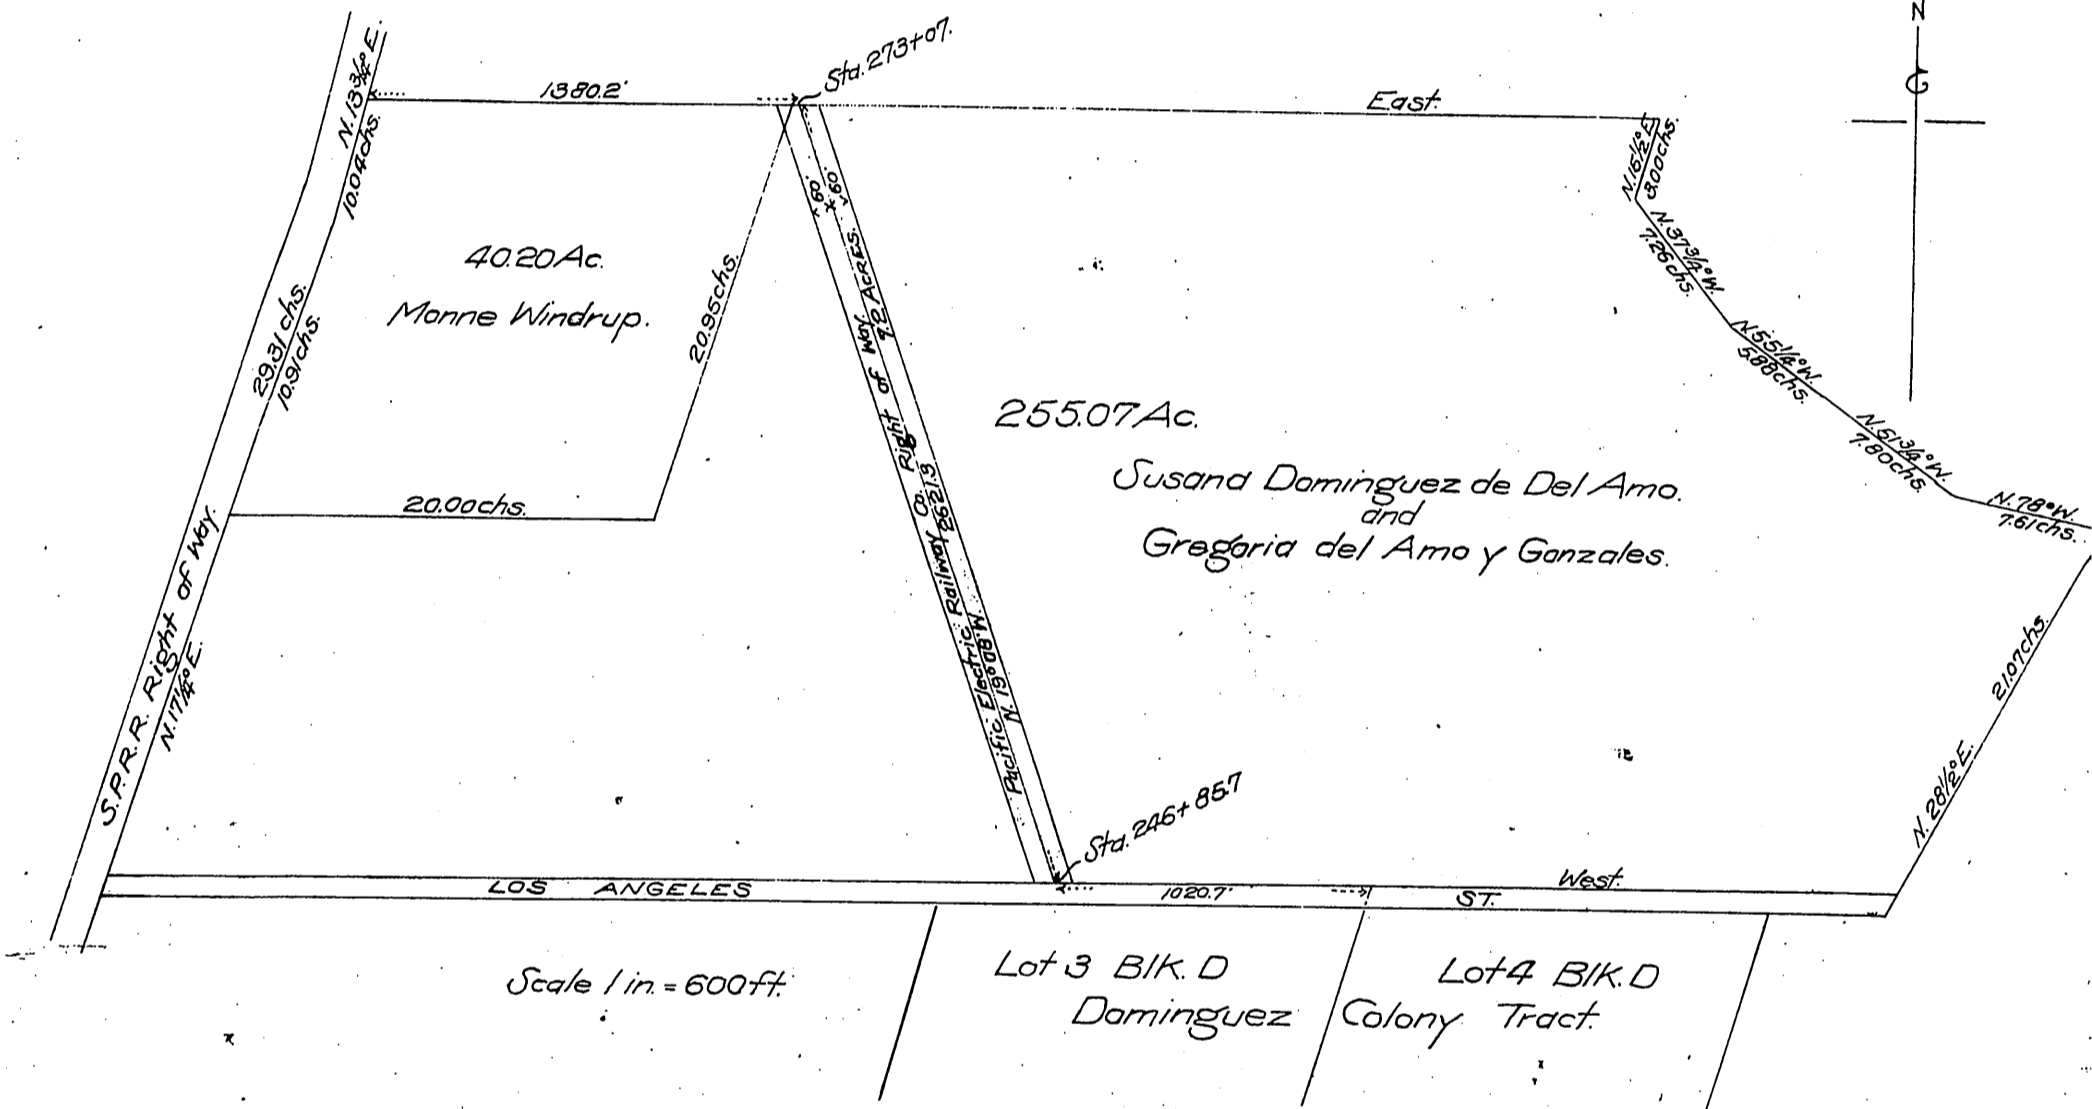

DM 1590-89

16

Gregoria Del Amo, et ux
to
Pacific Electric Ry. Co.

Recorded May 21, 1902.

M. 27-137

Sheet 30