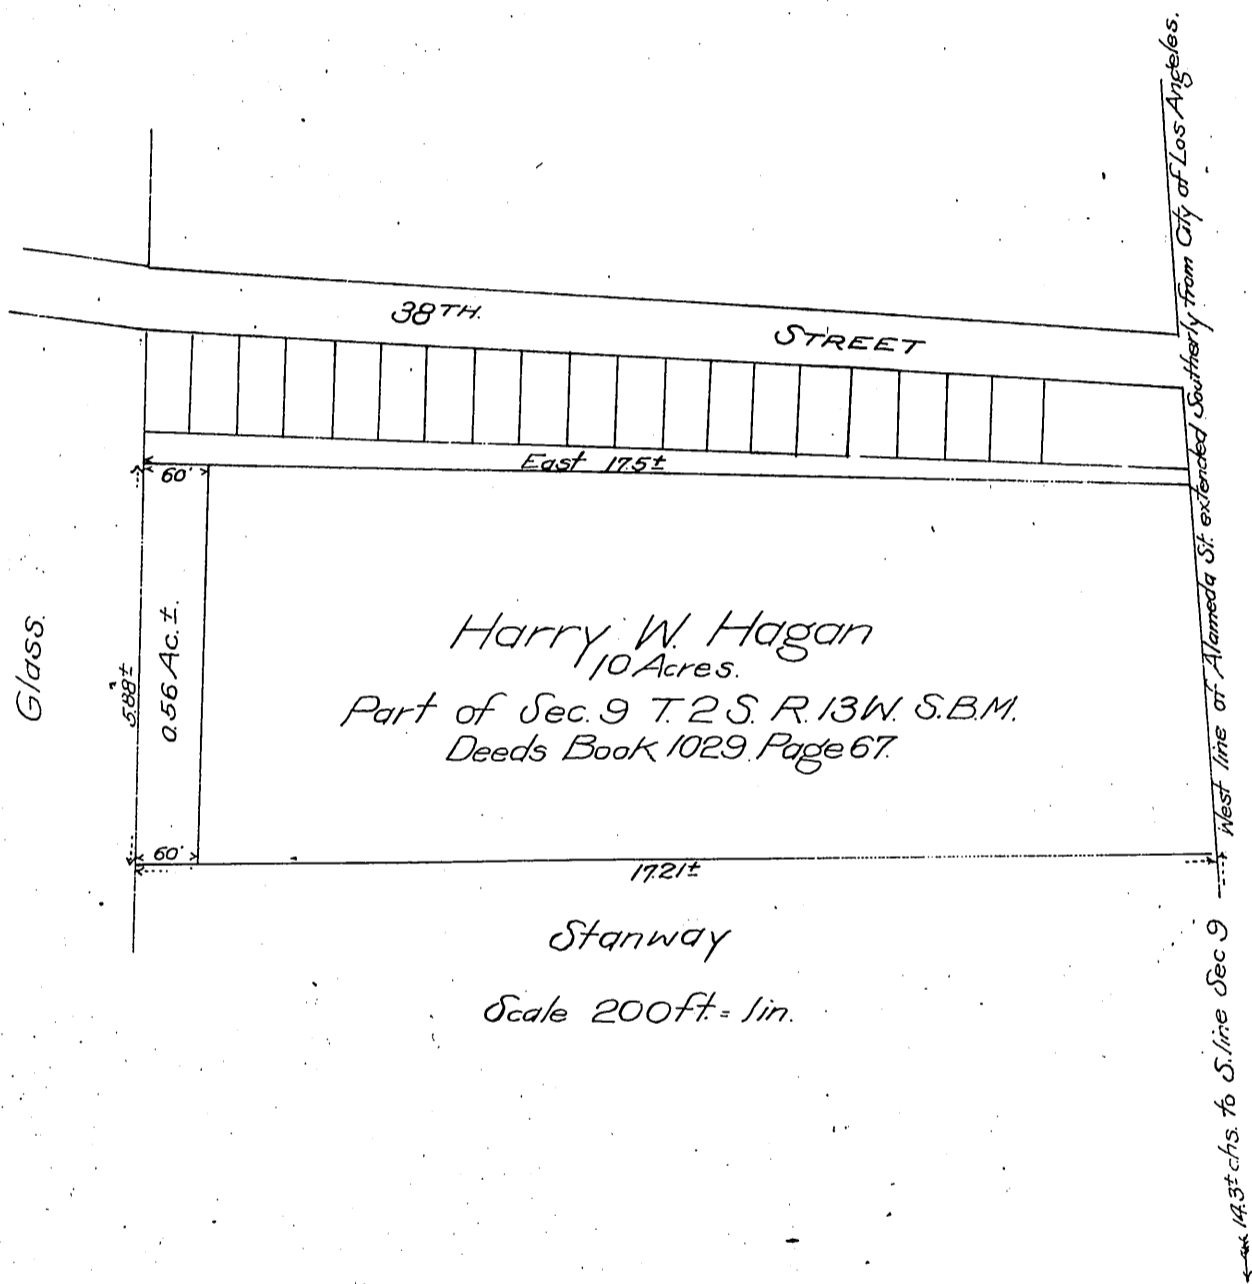

Harry W. Hagan, et ux
to
Pacific Electric Ry Co.

Recorded June 19, 1902.

M. 24 234

A. 49