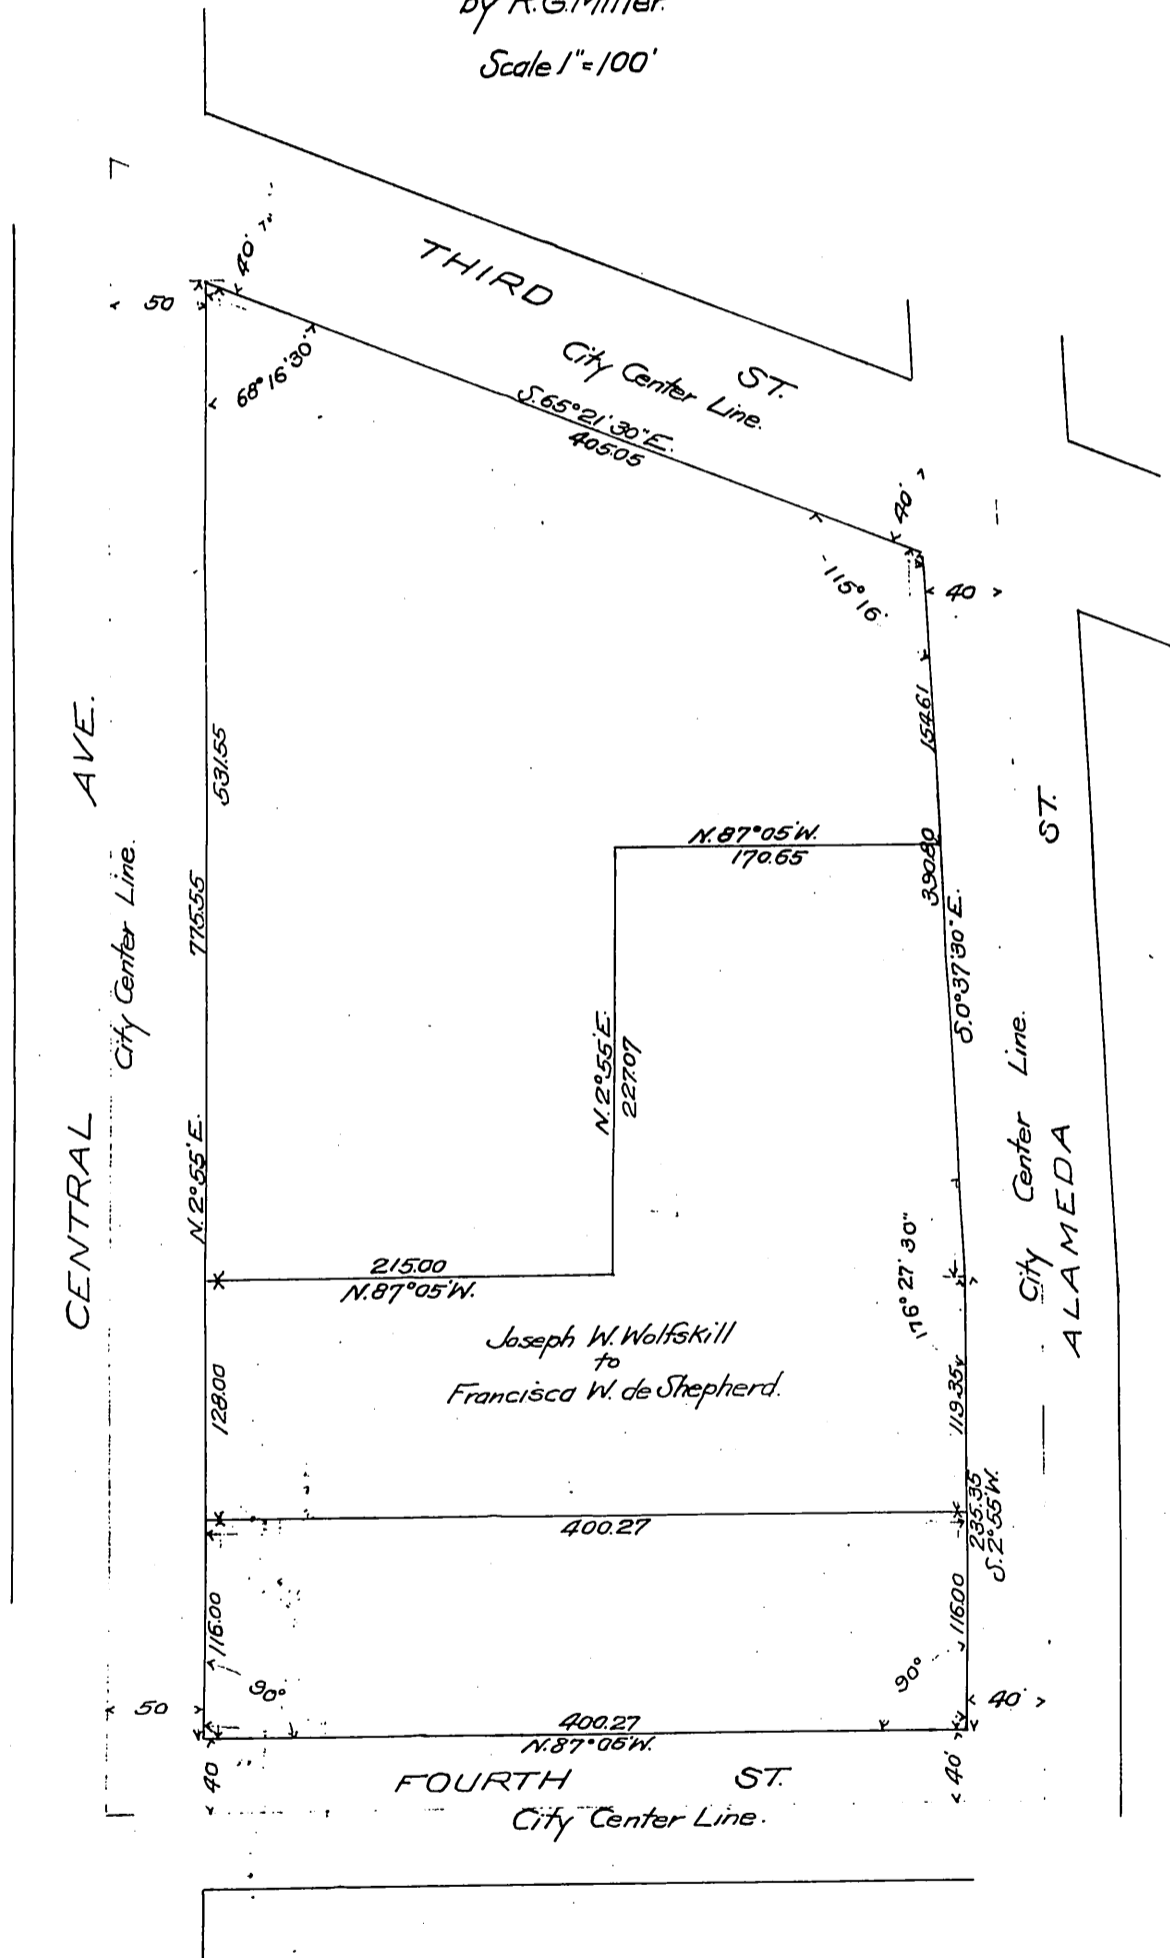

DM 1625-97

43

Map of
Joseph W. Wolfskill
Homestead Property

Surveyed Aug. 1902

by R.G. Miller.

Scale 1" = 100'

Recorded Aug. 15, 1902