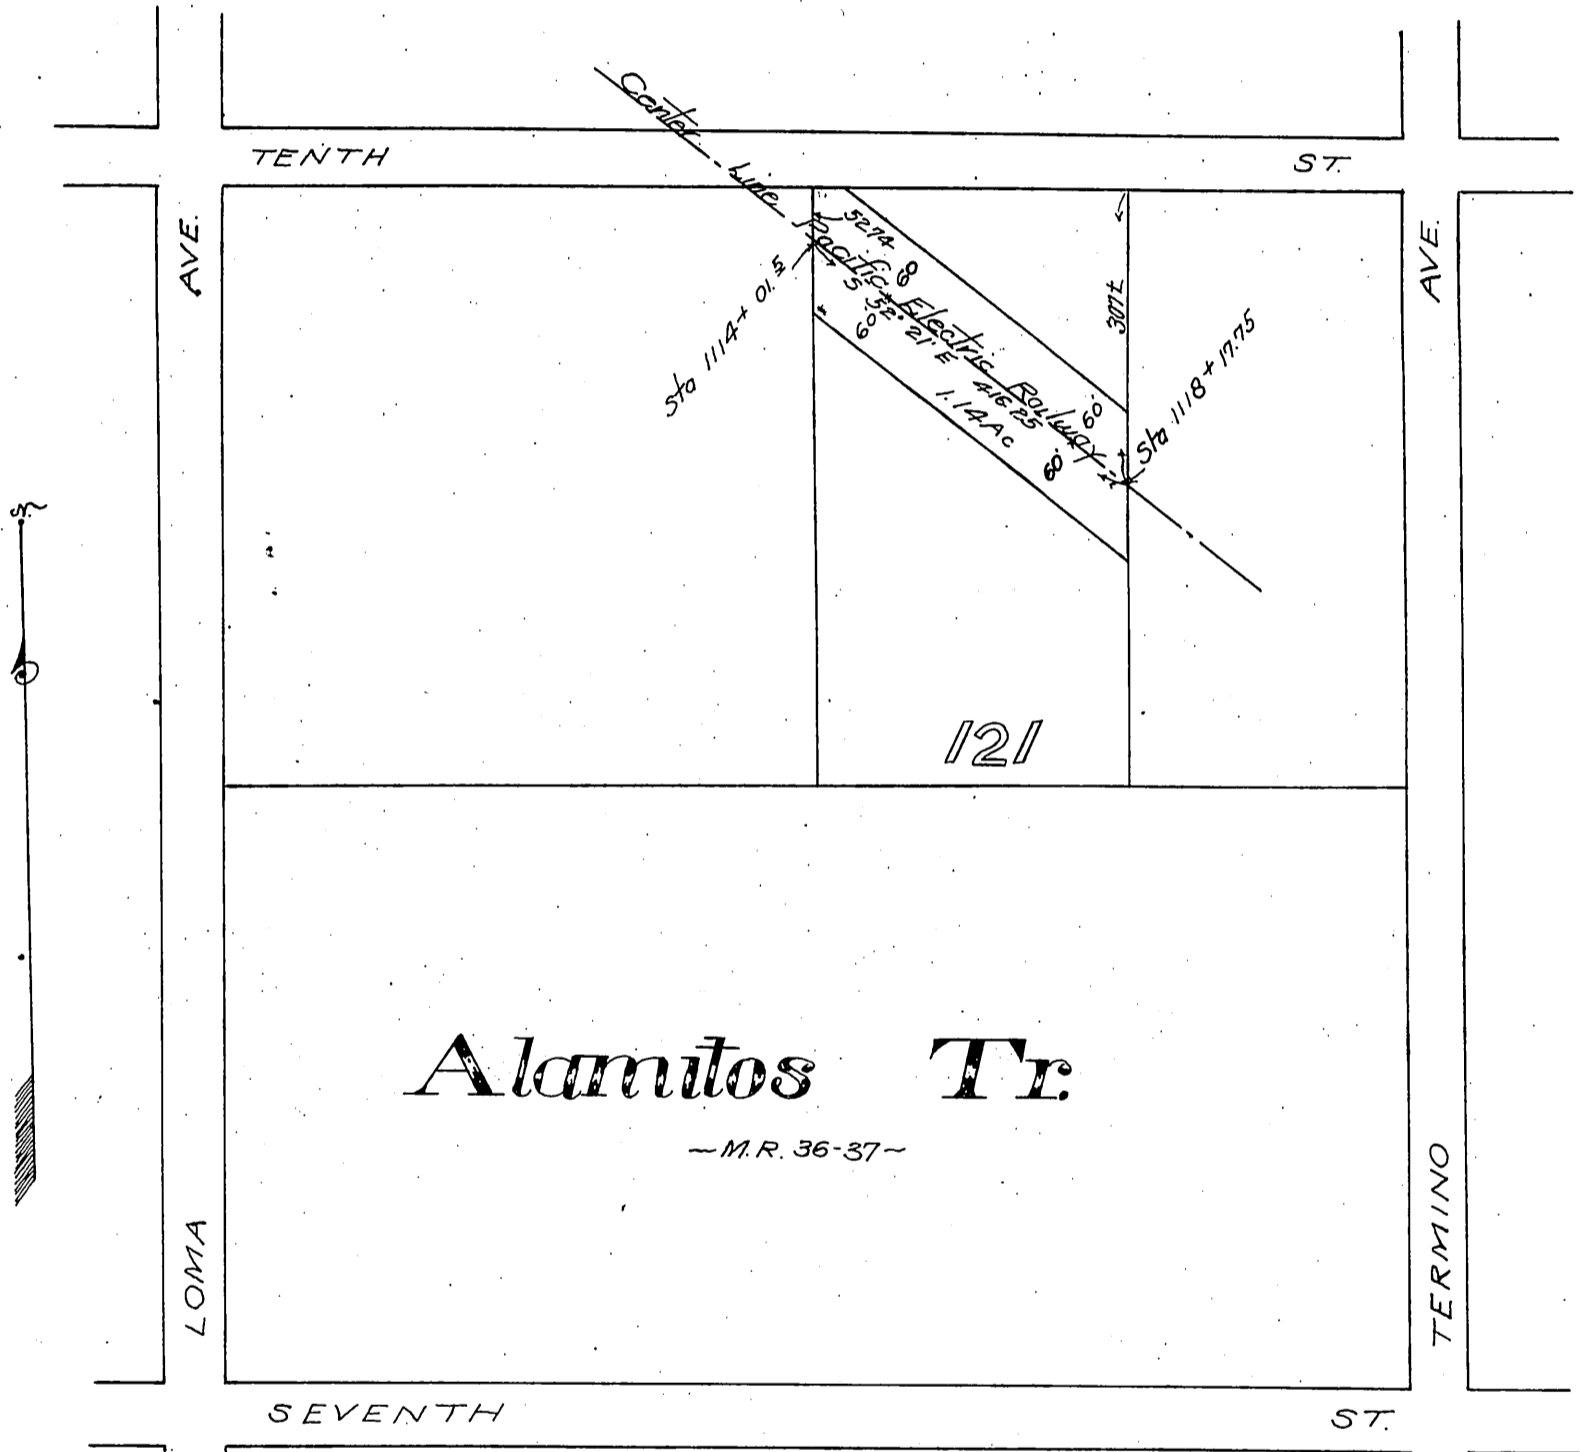

DM 1904-313

313

33

4312
H1141/2

Peter Sax
Anna Sax
- to -
Pacific Electric Railway Company

~ Scale 200' = 1 inch ~

Recorded Nov 5 1903

Comp. E.J.H.