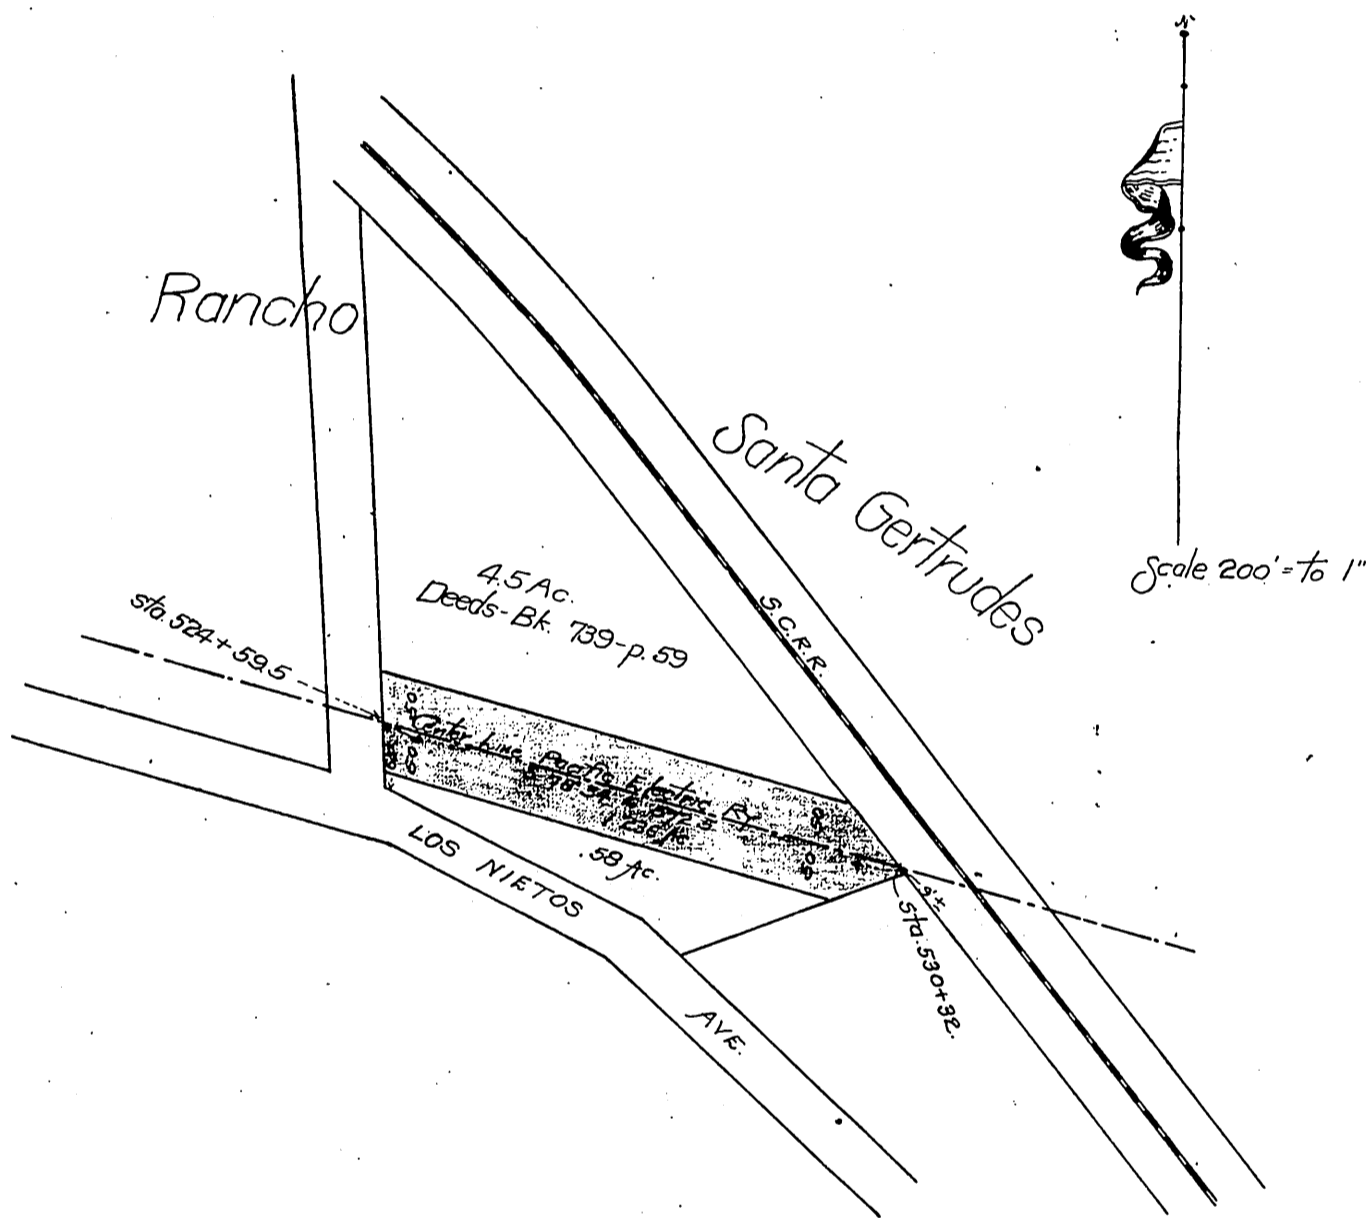

DM 1920-12

12

69

Luz S. Guirado }
Edward R. Guirado } to Pacific Electric Railway Co.
Margarita Guirado }

Recorded Oct. 5. 1903.

COMP
H.C.T.

SHUK

D. 1920