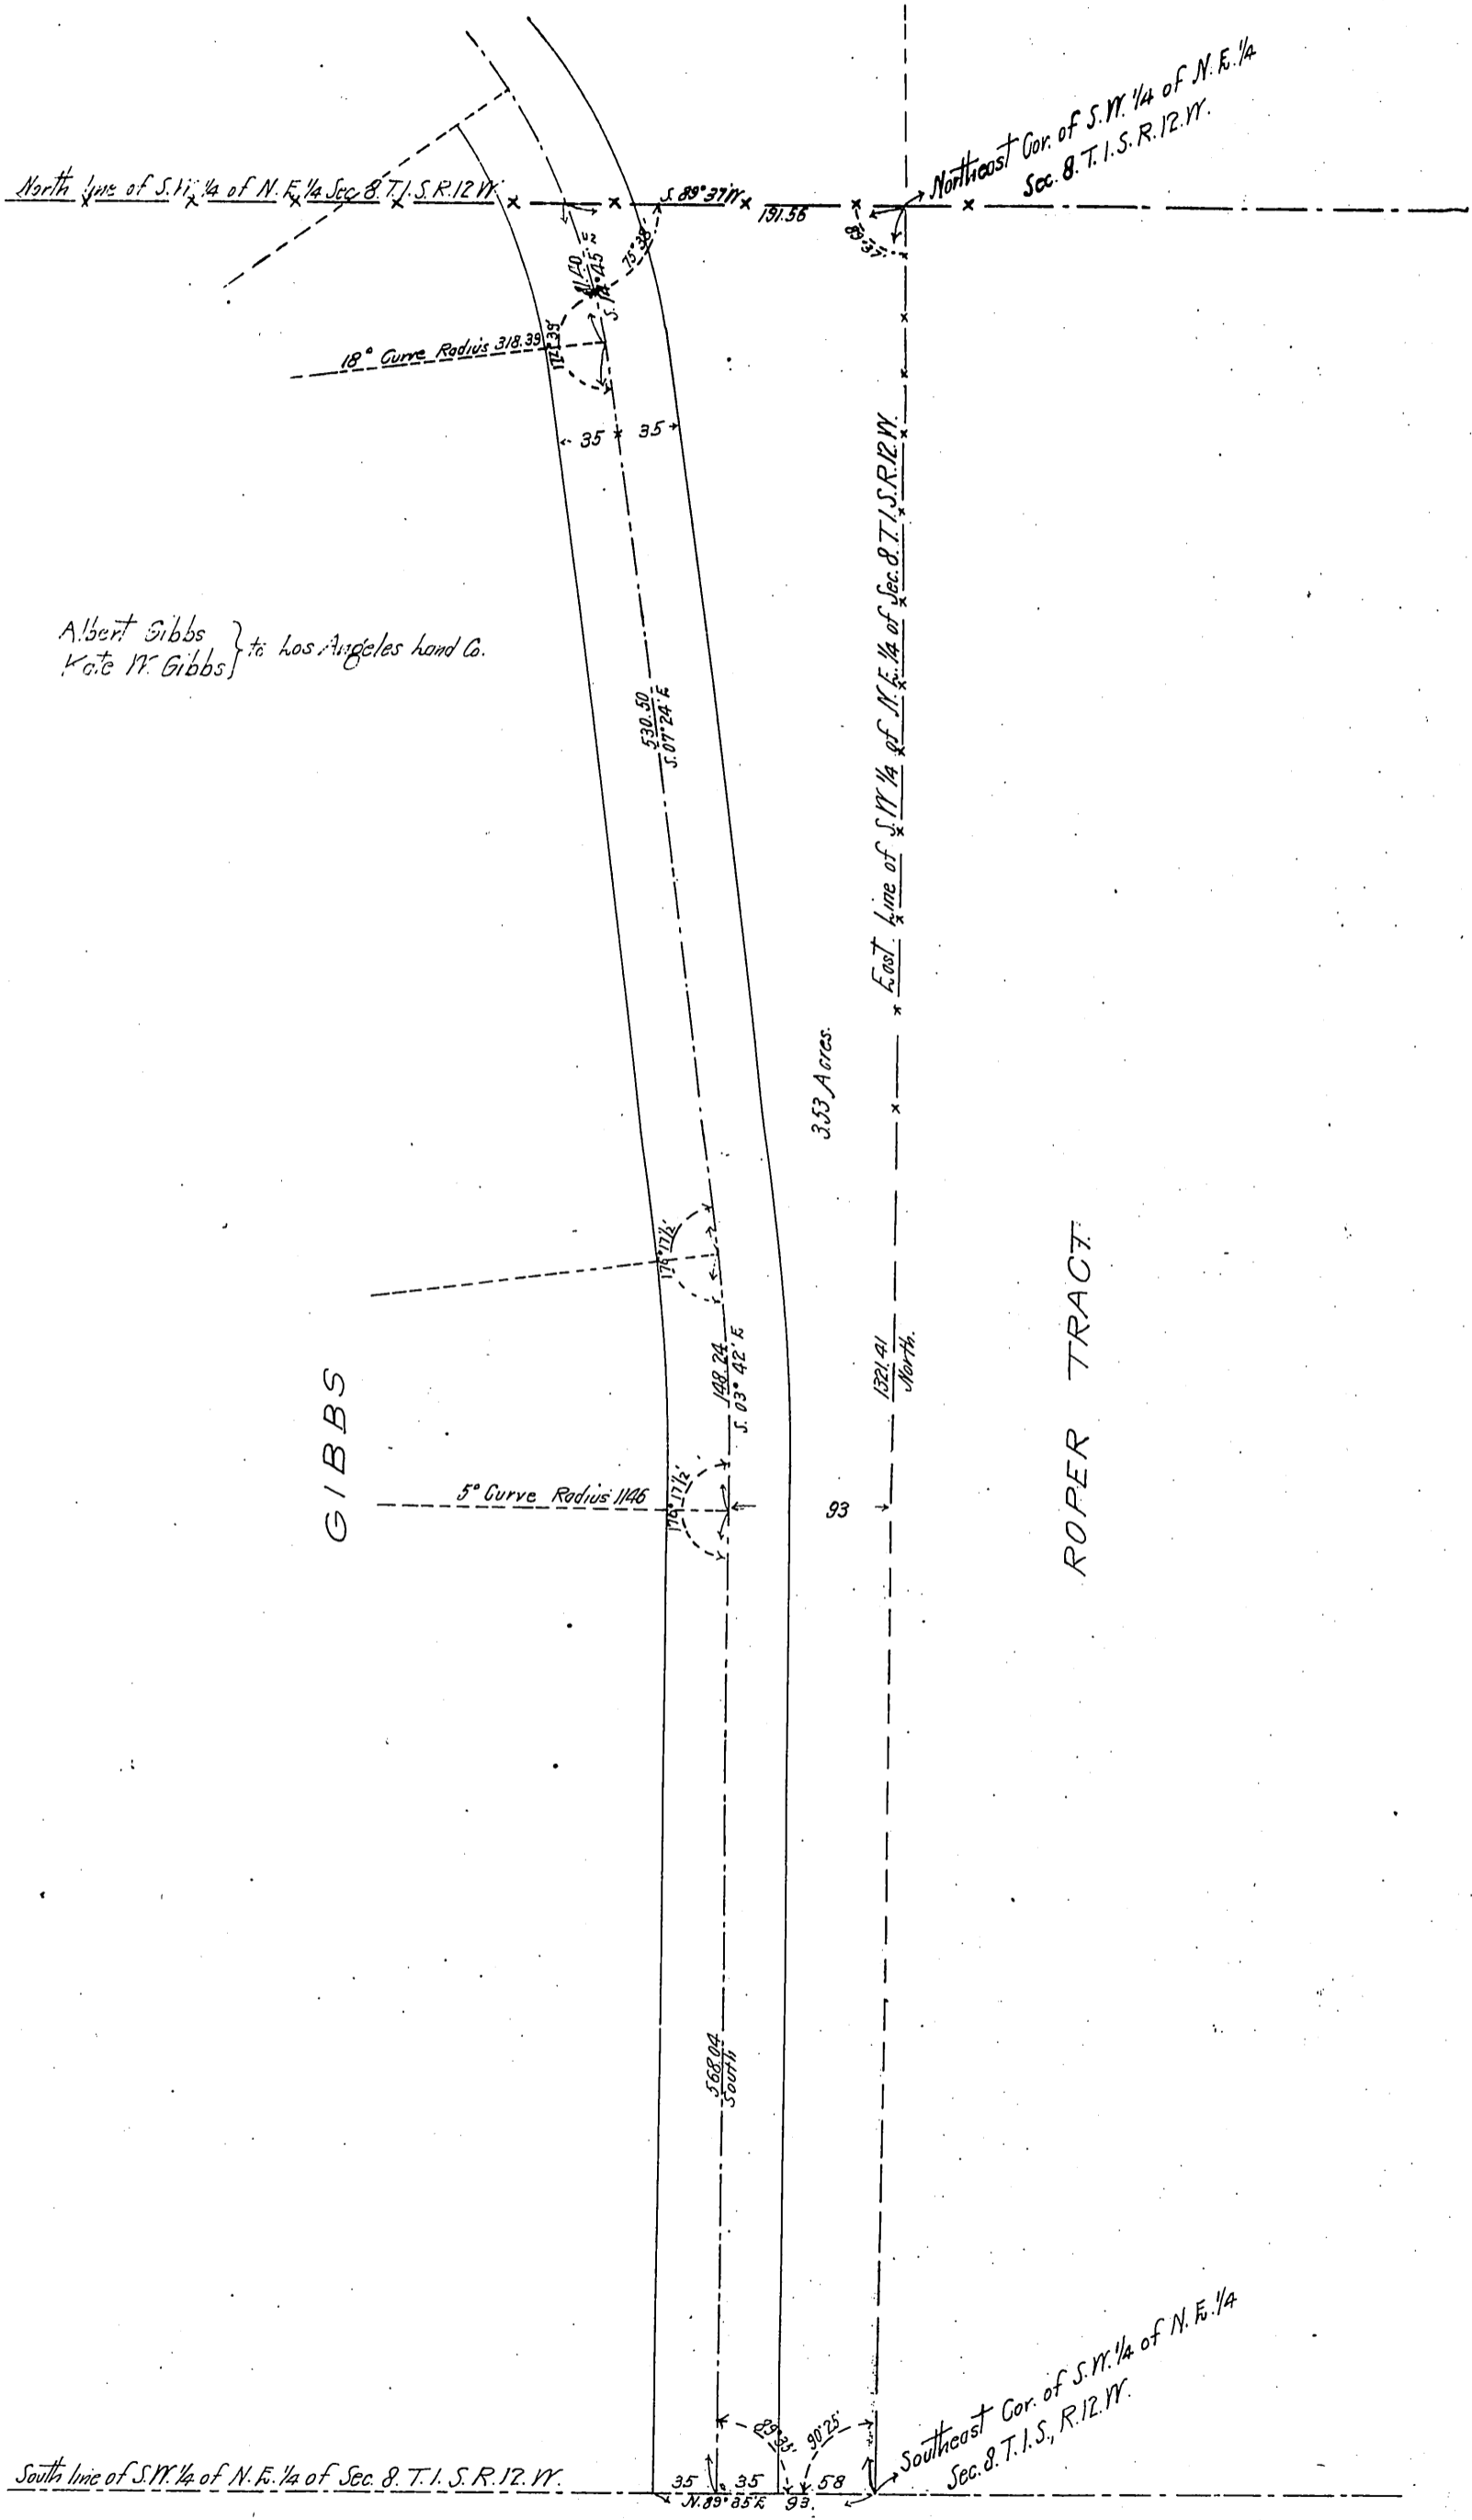

DM 1948-80

80

SHT:
1.5.12
17.59

35

- Recorded Dec. 29, 1903 -

COMP
H.C.H.