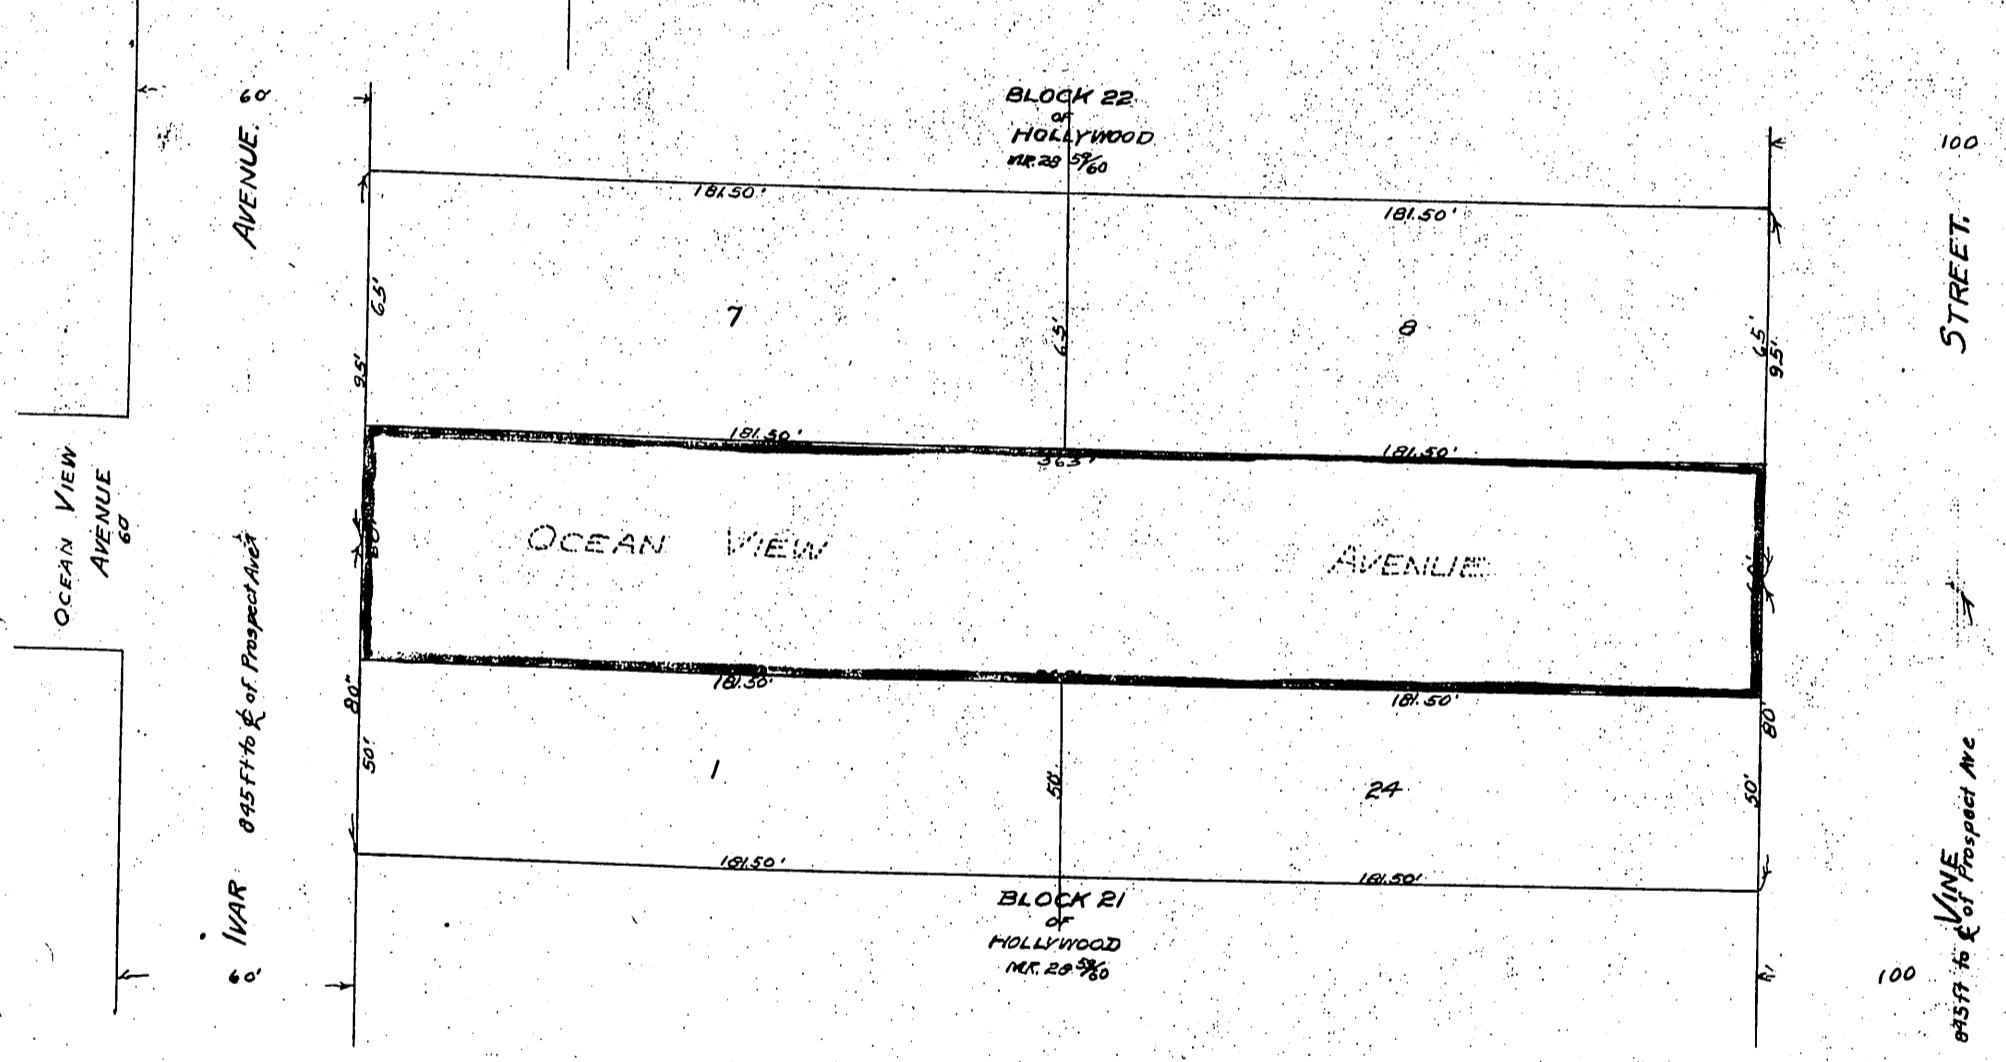

Ida Wilcox Beveridge } to City of Hollywood
C.J. George

1-88

PLOT
Showing Ocean View Avenue extended
through Blocks 21 and 22 of Hollywood
as Recorded in M.R. 28-59 & 60
City of Hollywood
Scale 1"=50 FT 8-20-1906
Portion Deeded tinted Red.

See II: 8-165

Recorded: Mar. 27, 1907

SHAW

DM-165