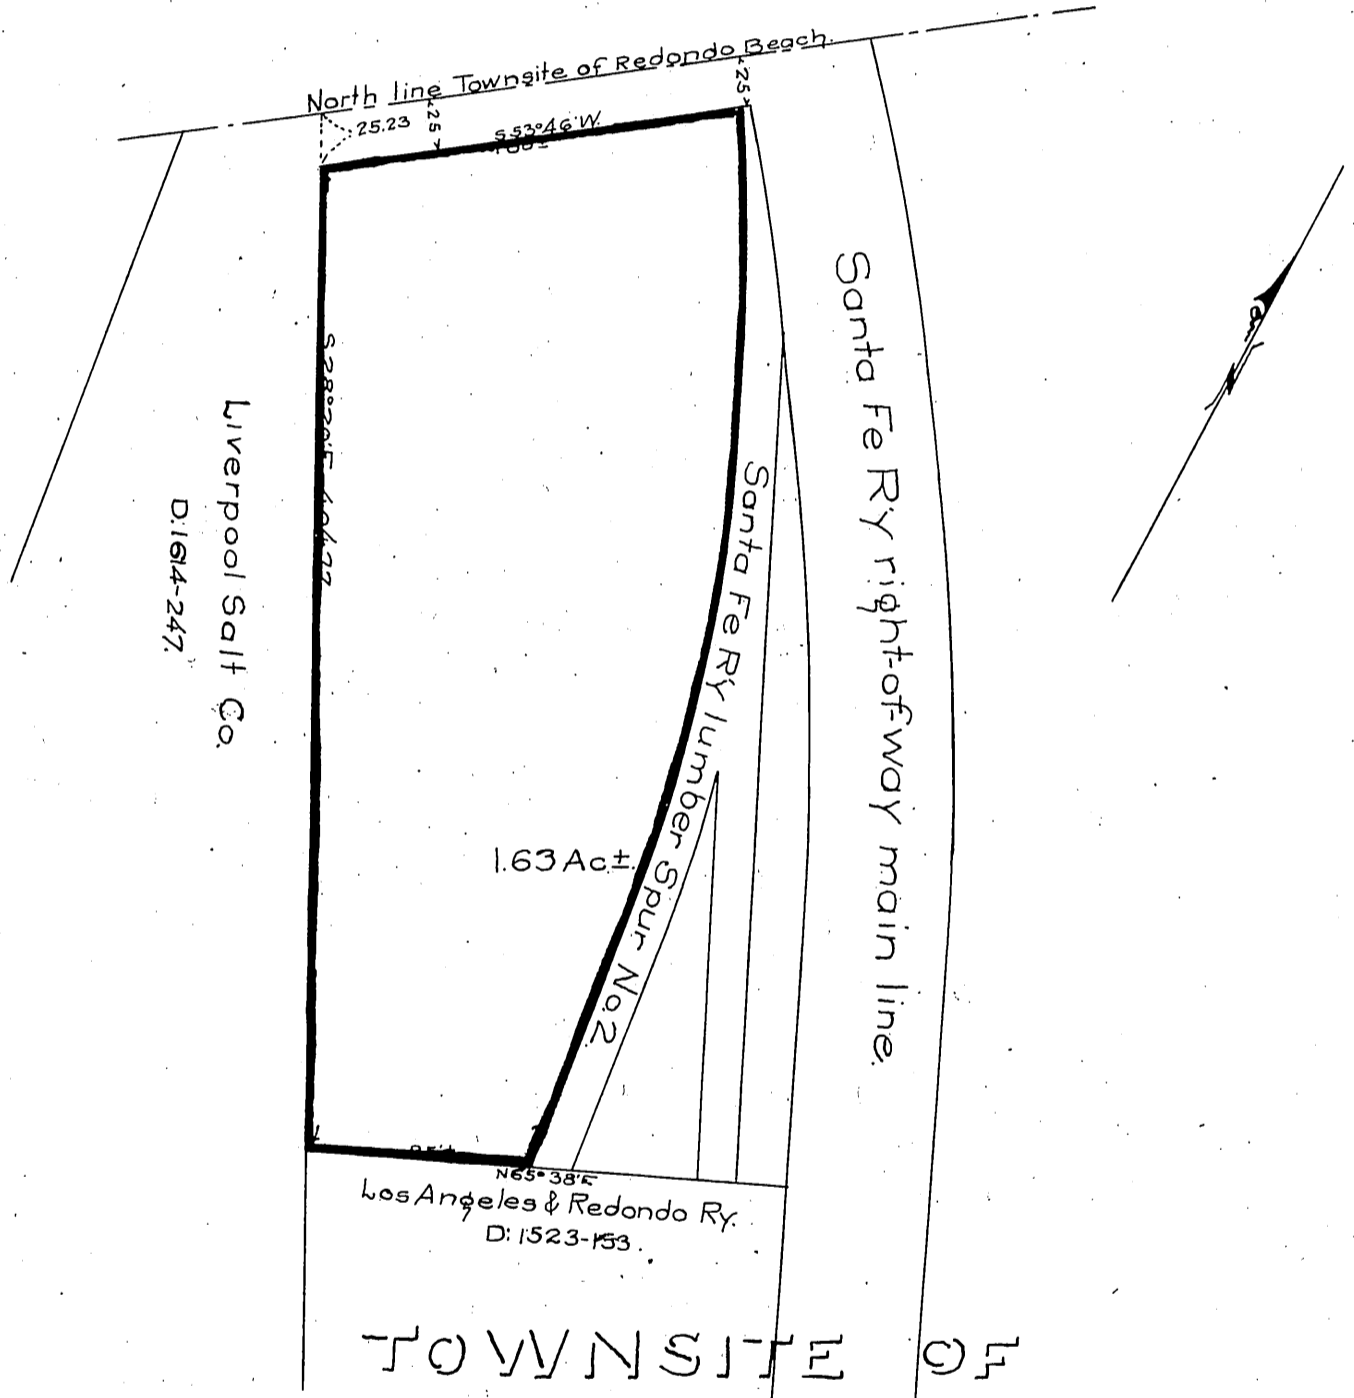

Redondo Improvement Co
to
Pacific Light & Power Co.

TOWNSITE OF
REDONDO BEACH

M.R. 39. 1-17.

Scale 80' = 1"

Recorded April 26, 1907.