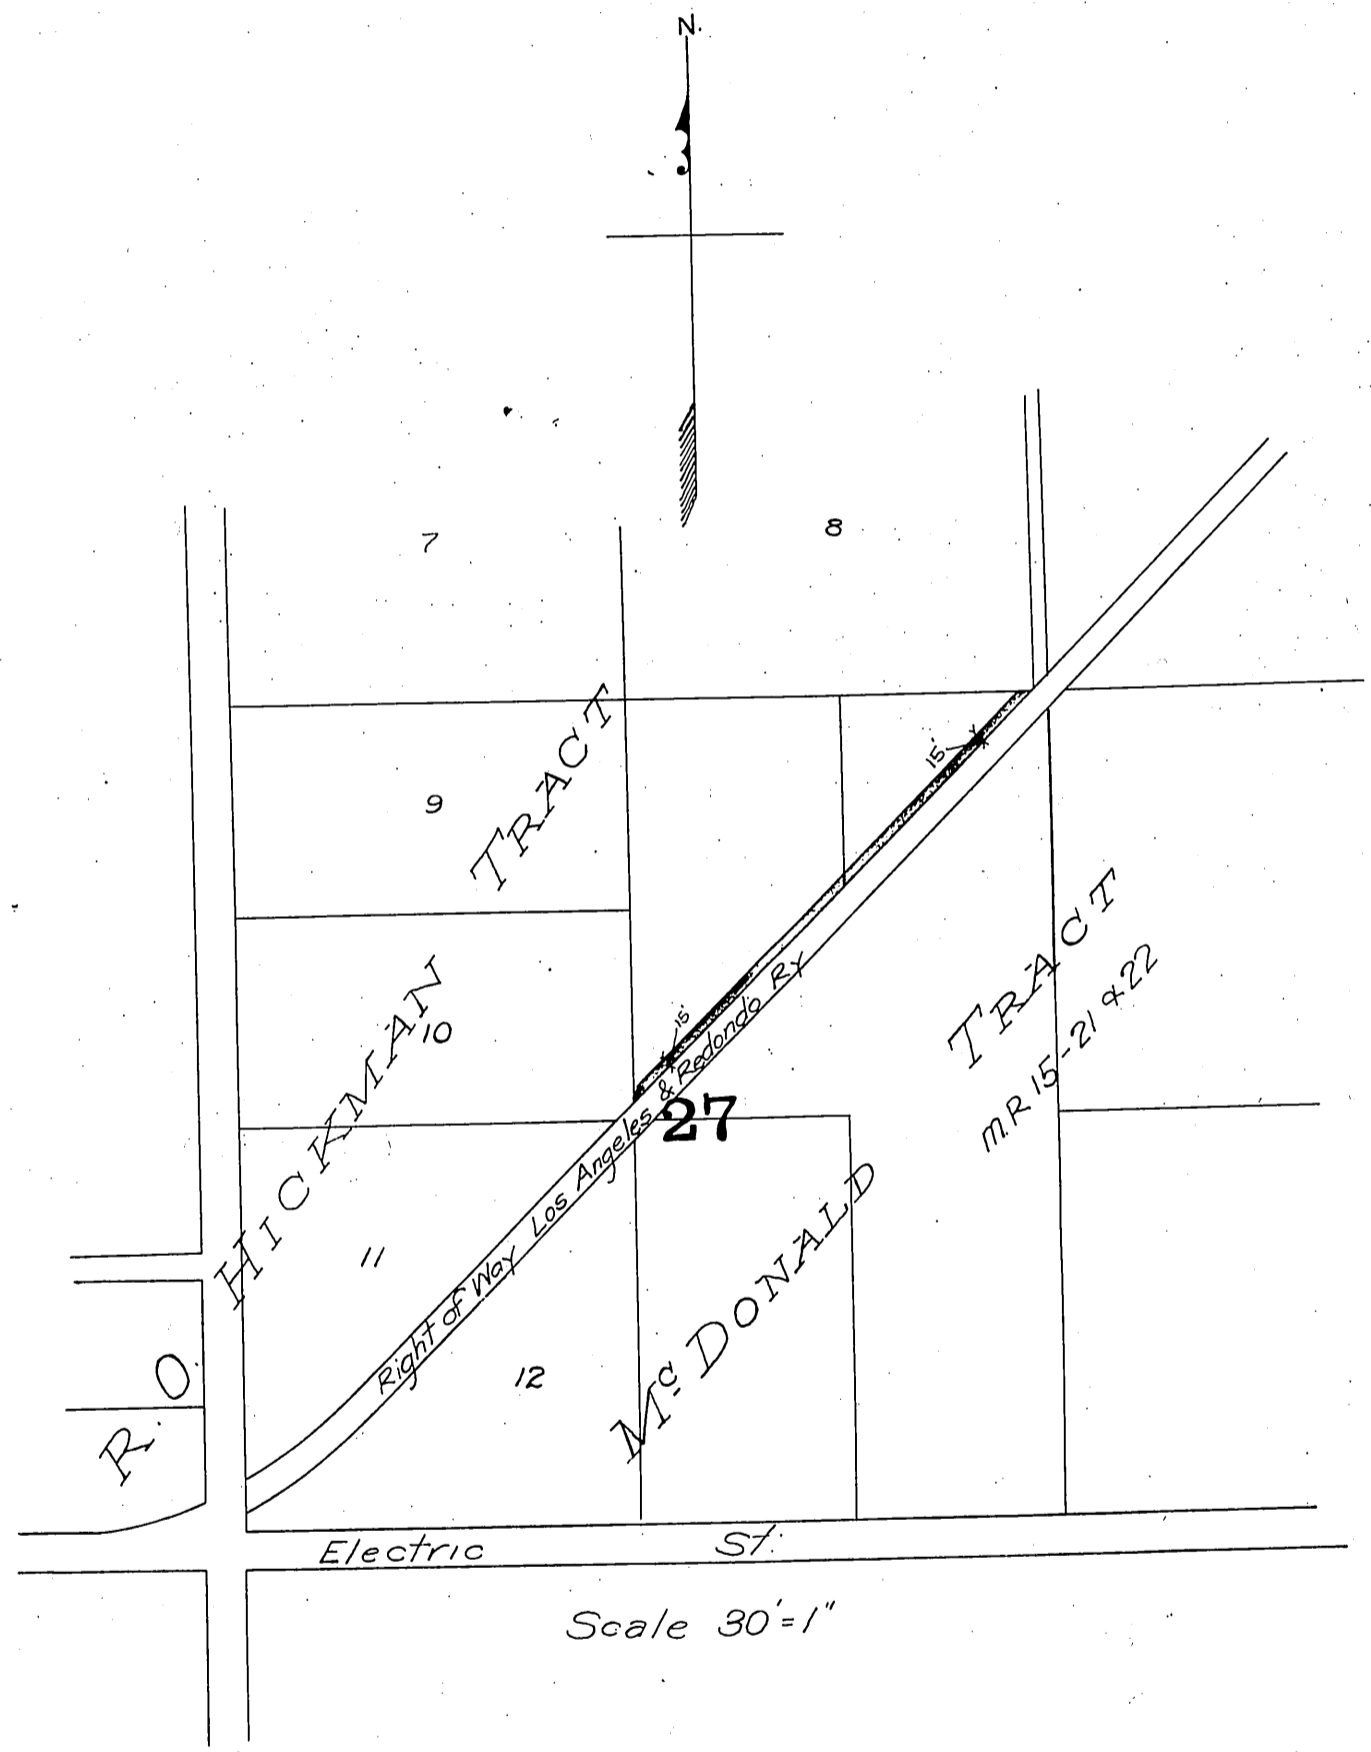

Eugene Sharadin
-to-
Los Angeles & Redondo Ry Co

Recorded Aug 5 1907

Sheet 25

4. 25. 4. 2. 87