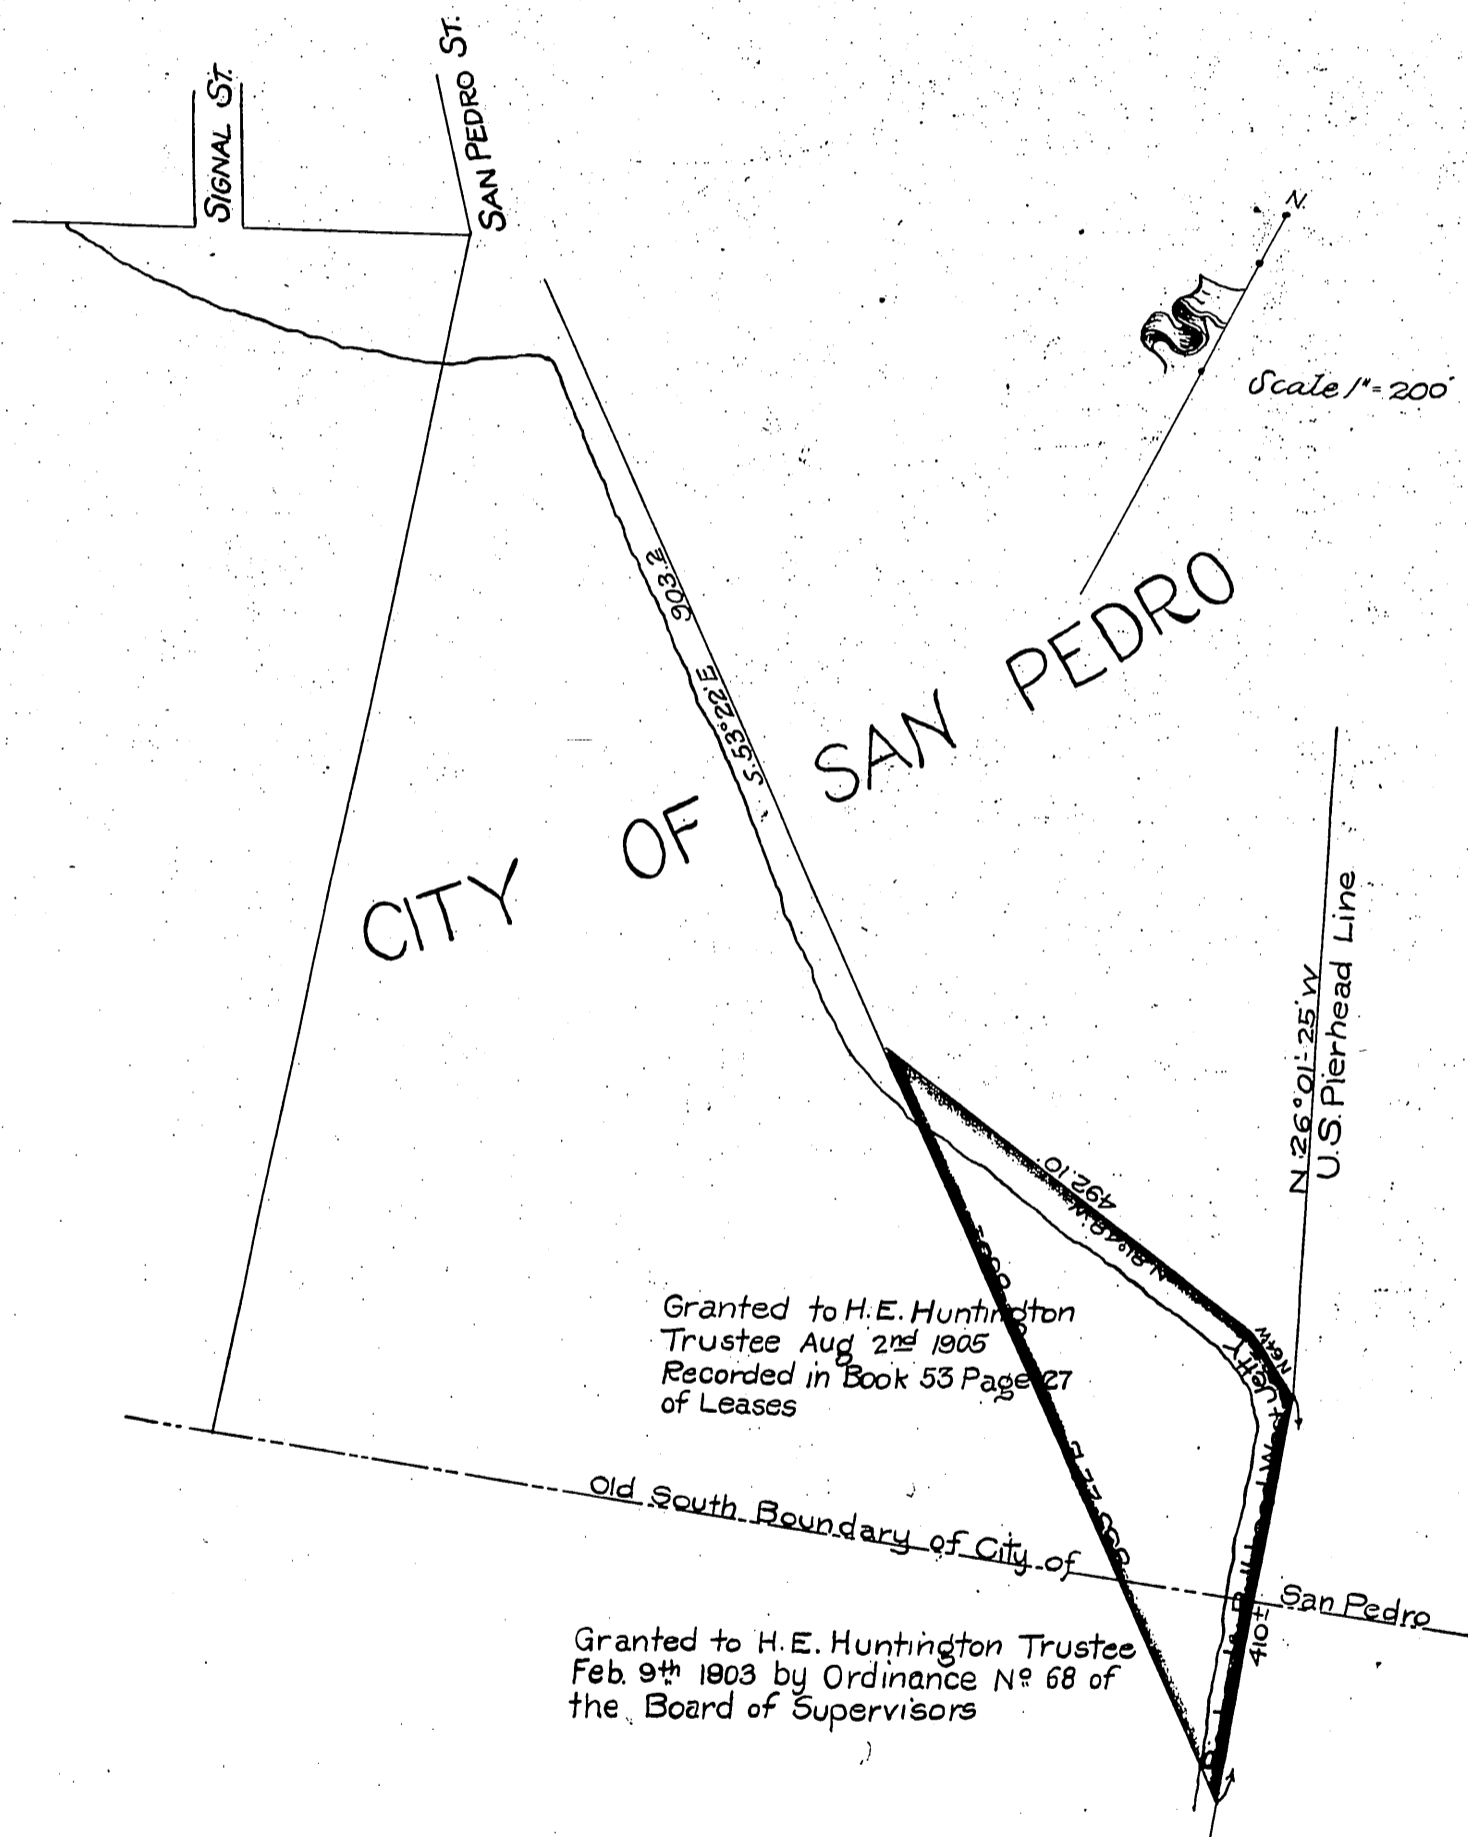

H. E. Huntington (Trustee)
to
Southern Pacific R. R. Co.

Scale 1" = 200'

Recorded April 27, 1908.

A. 100

Sht 0.10

See 135-384