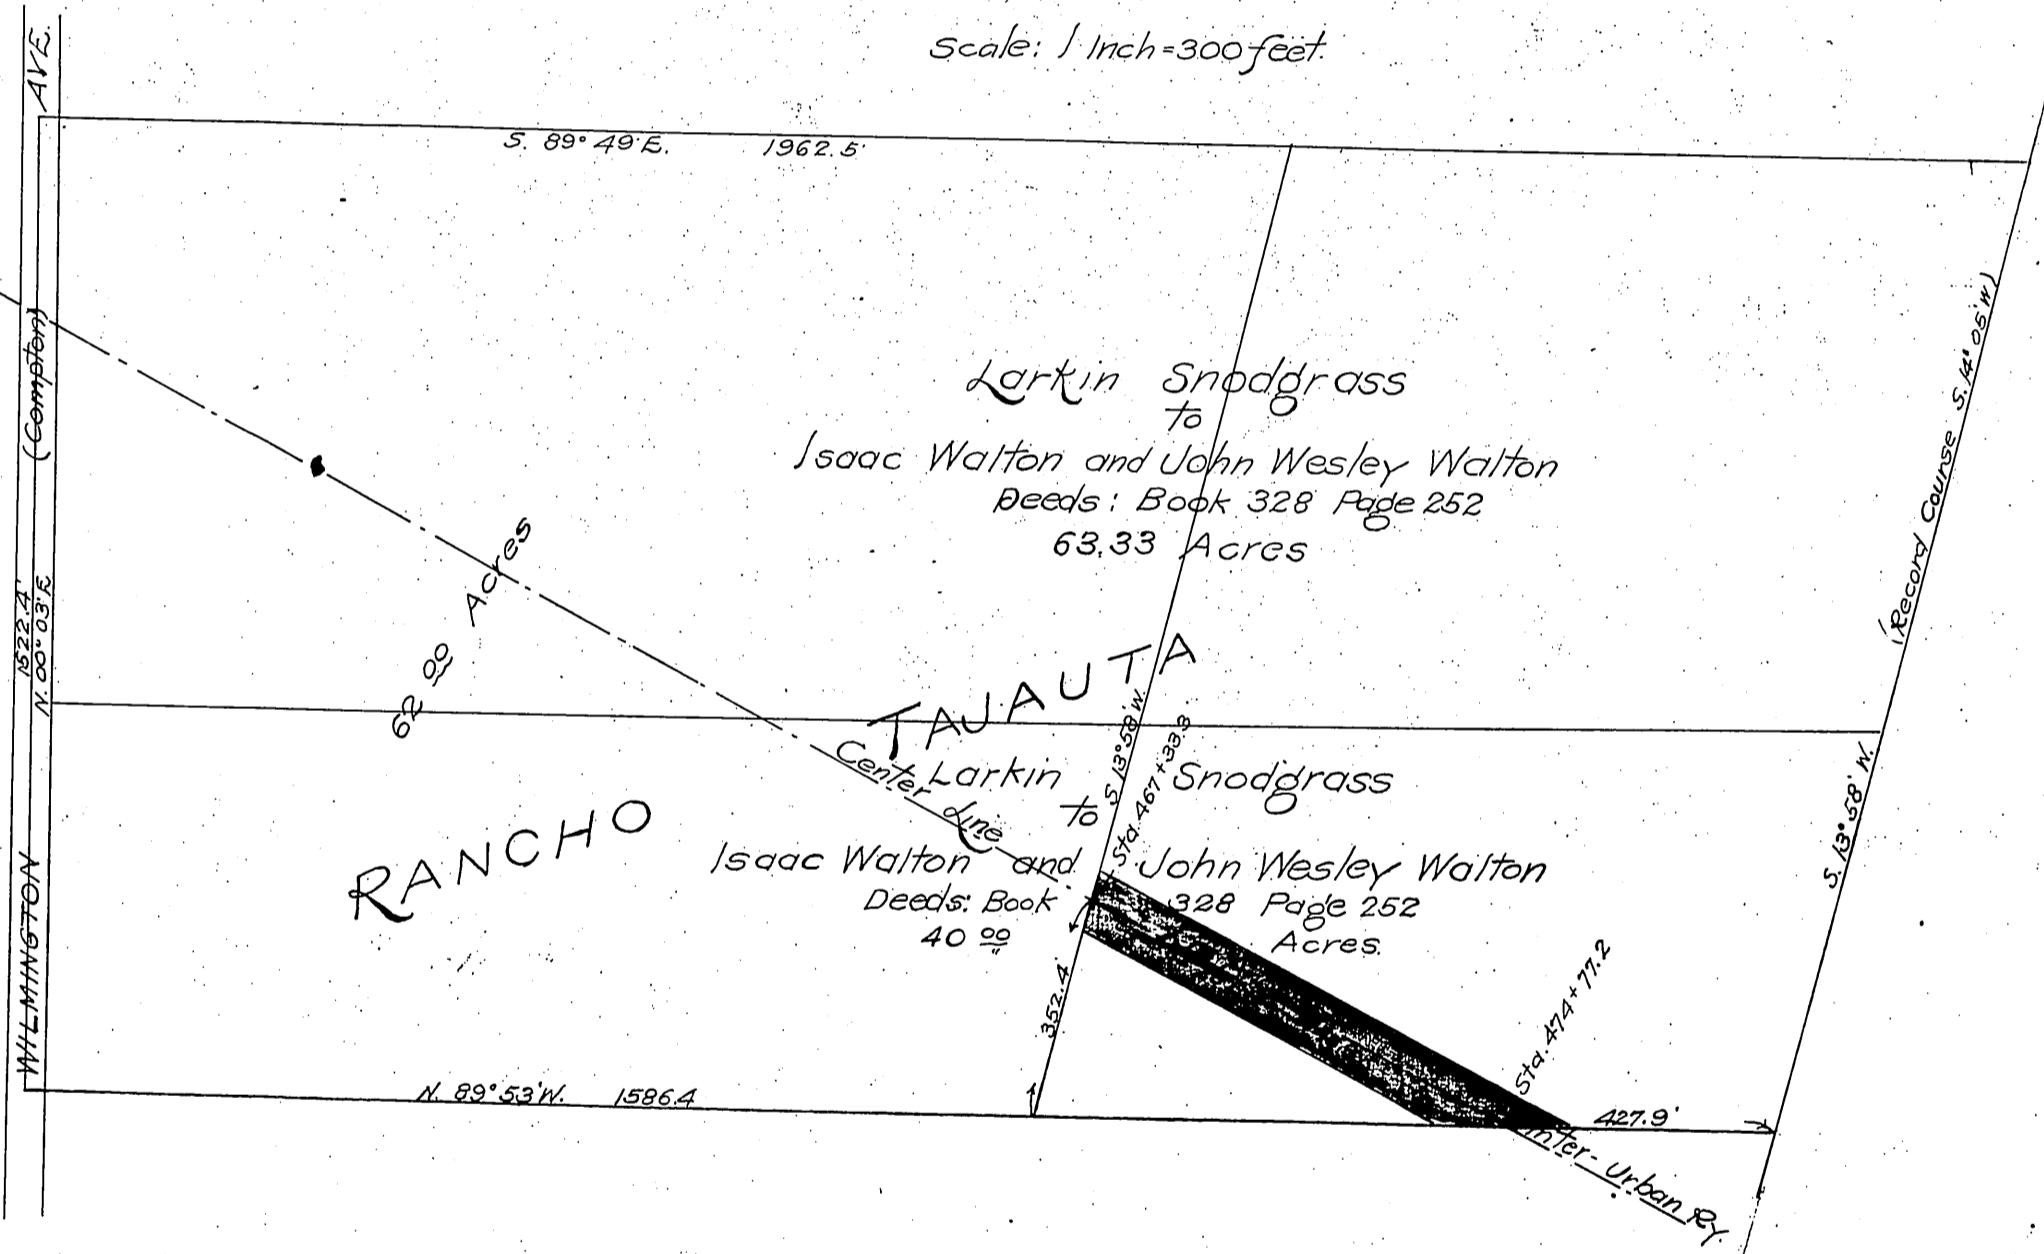

DM 3330-28

6

Isaac Walton
John Wesley Walton
to
A. Inter-Urban Ry. Co.

Wa
H 73

Scale: 1 inch = 300 feet.

Recorded Feb. 6, 1908.

1908

Sta 5.1

Dec 17-70

0:2220