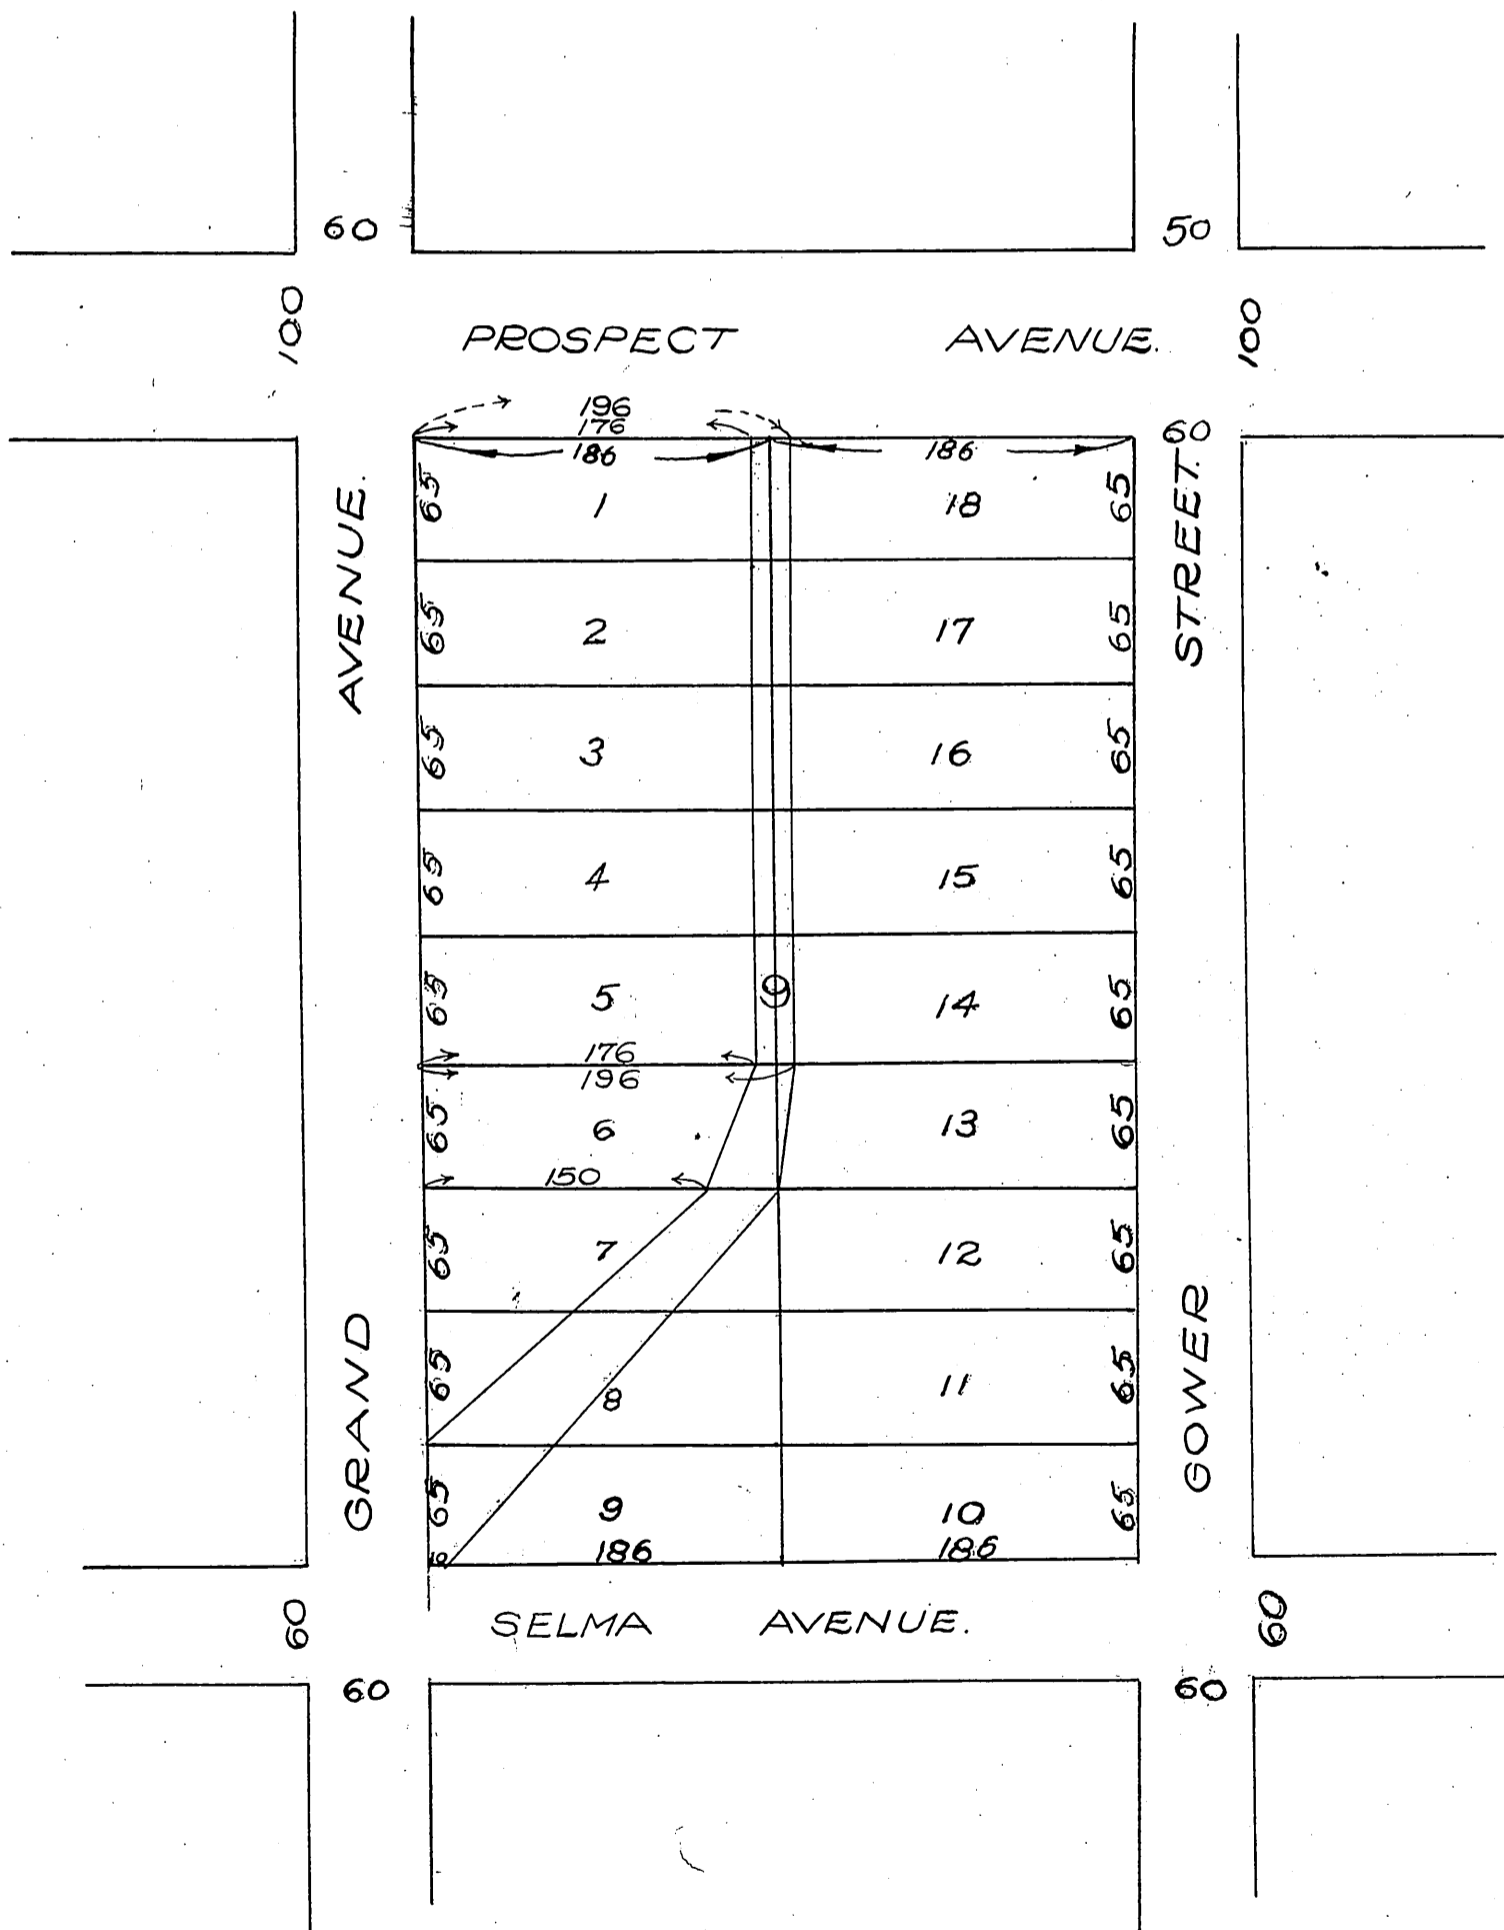

DM 3858-204

204

63

Ida Wilcox Beveridge
to
City of Hollywood.

PLOT

Showing the strip of land dedicated by Mrs. Ida Wilcox Beveridge to the
City of Hollywood by deed and situated in Block 9 of Hollywood, as per
map recorded in Book 28, Page 59-60 Misc. Rec. of Los Angeles Co. Cal. City
Engineers Office, Hollywood, 9-13-1905

Scale: 100' = 1"

Note: Parcels to be deeded enclosed
within colored border

Recorded Oct. 21, 1909.

See D: 8-135

Sheet 1 of 1

D:3858