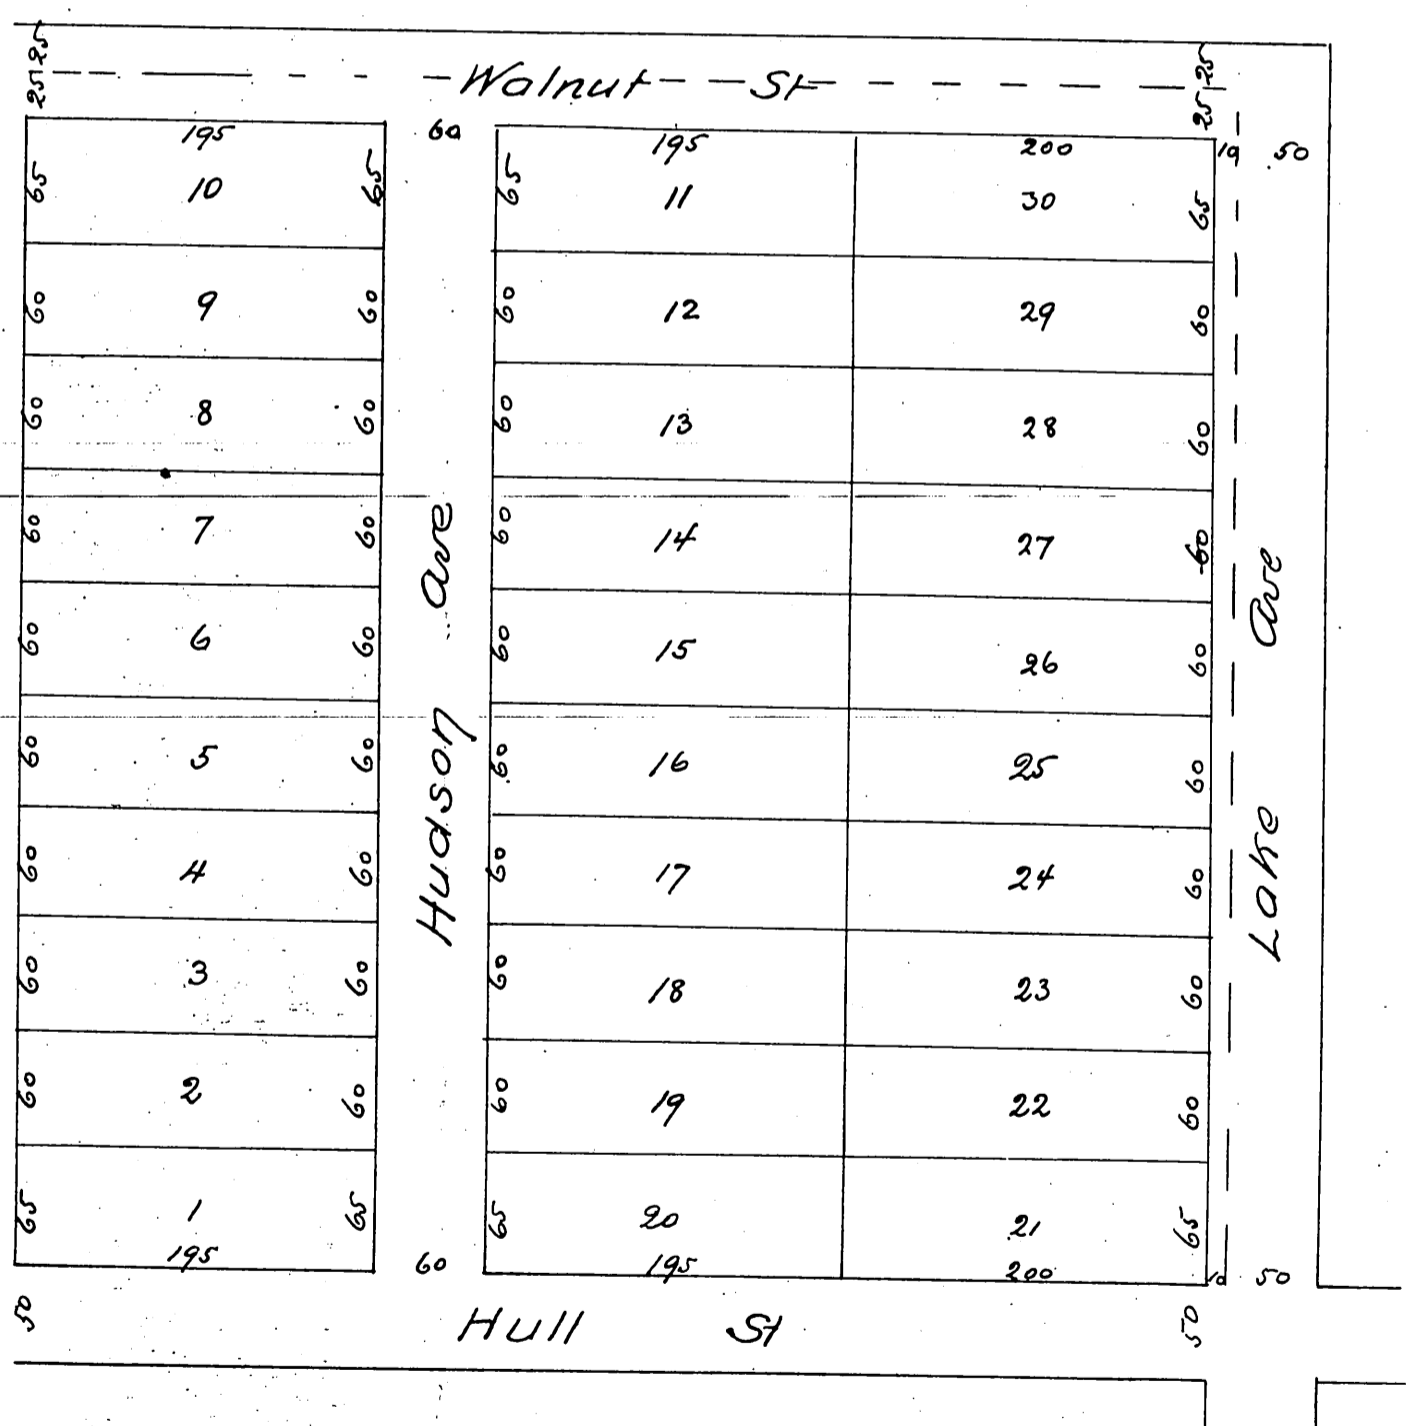

Map of Wallace Bros' Olivewood Subdivision

of Lot 7 Block E San Pasquat Tract
of the lands of the
Lake Vineyard Land and Water Association
Pasadena Cal
Surveyed Sept 1886 by J. M. Willard C.E.
Scale 60 ft = 1 inch

A full, true and correct copy of the original
(reduced to the scale of 100 feet to one inch)
recorded Oct 22 1886 at 8:24 a.m. at request of
Wallace Bros
Frank A. Gibson County Recorder
By Arthur Bray Deputy.