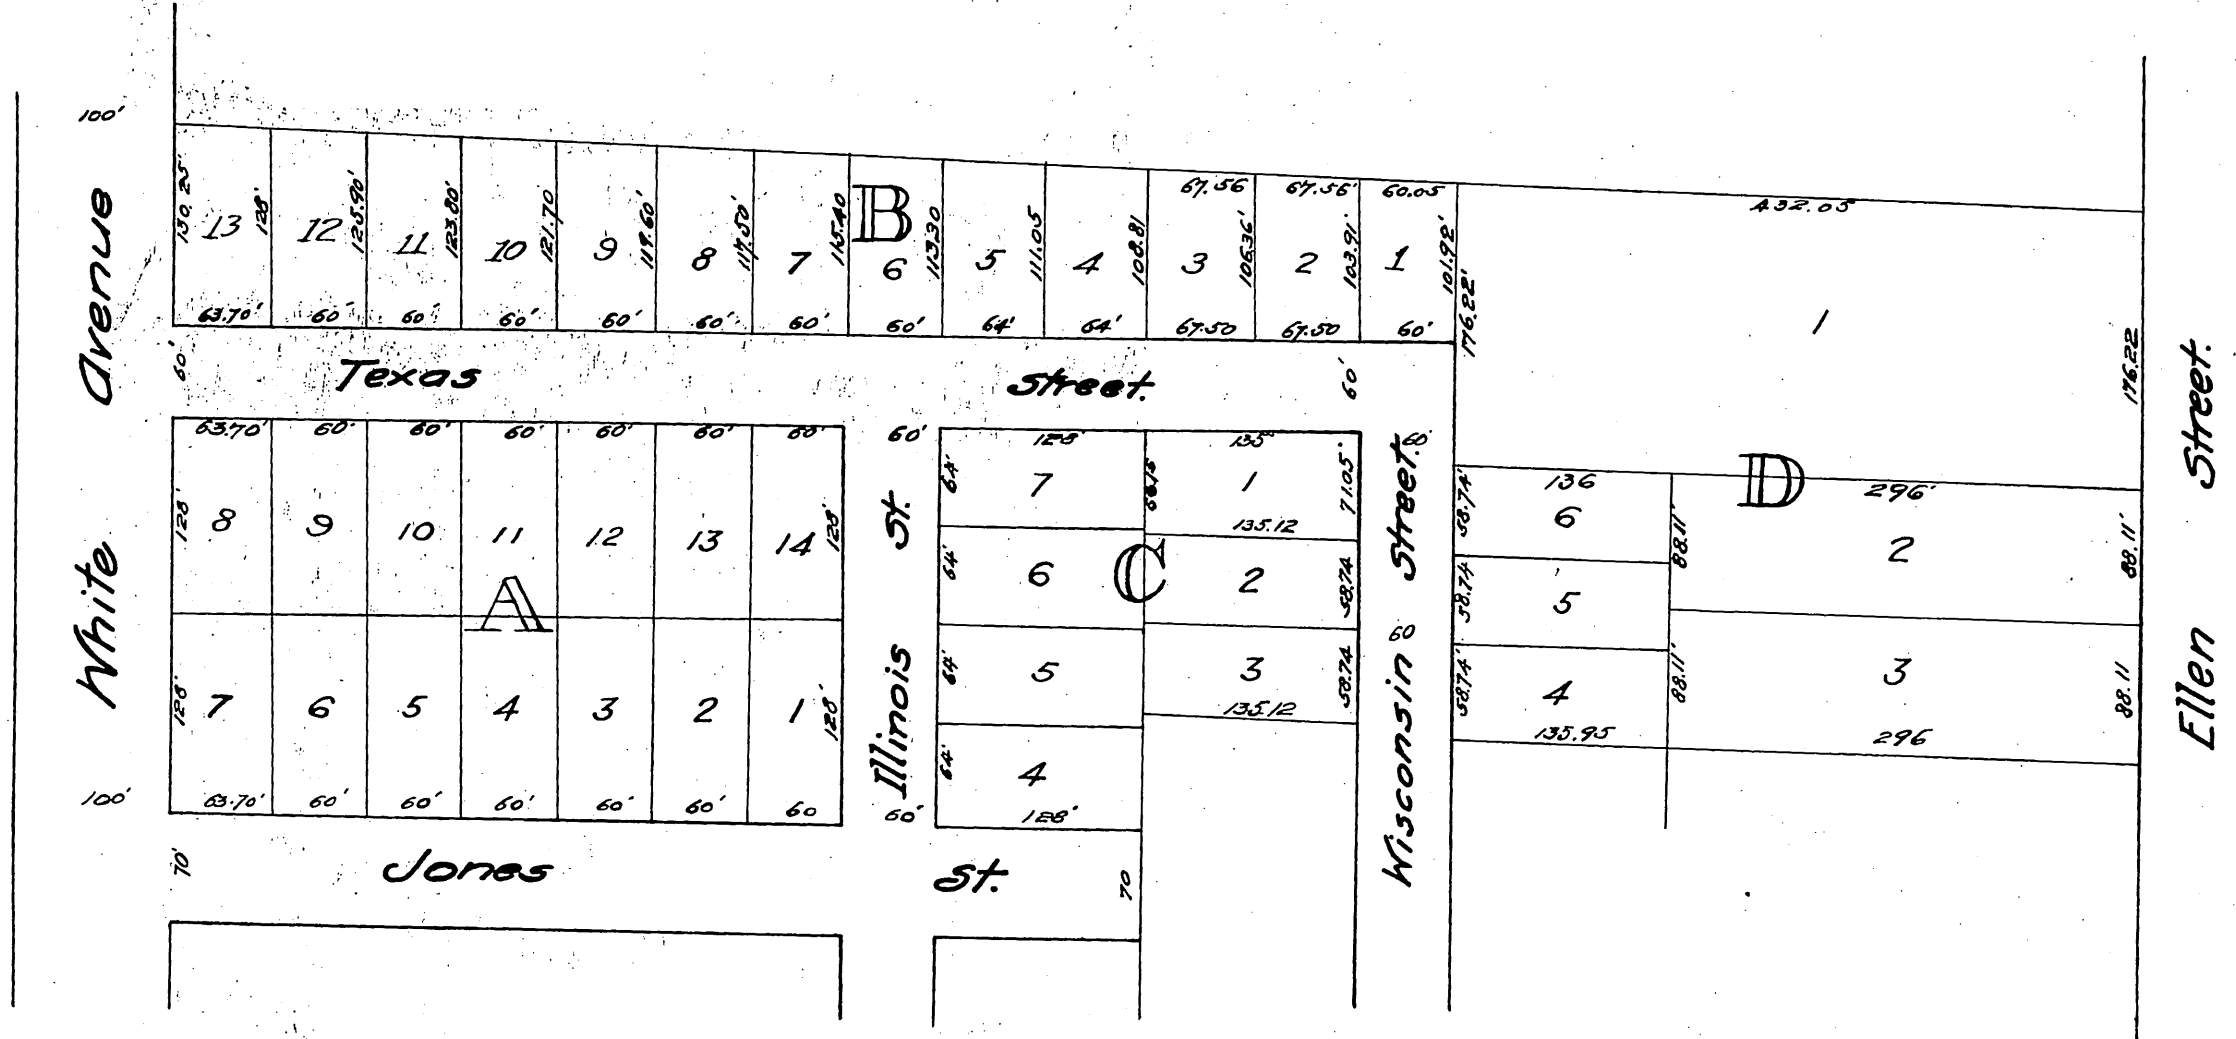

MAP

of the.

W.M. Woody's Subdivision

Of Lots 7 & 8 Burdick's Addition and part of Lots 3 & 4 Blk. 181, Pomona

Los Angeles Co. Cal.

Scale 60 ft. to one inch.

Aug. 1887

Surveyors

Recorded at the request of W. M. Woody Aug 26, 1887.

Reduced to the scale of 120 feet to the inch

Jones St changed to Laurel Ave Ord 300 D: 6-180.
Lot 1 Blk. B Deeded for Street by D: 1-173,
D: 350-142

White Avenue