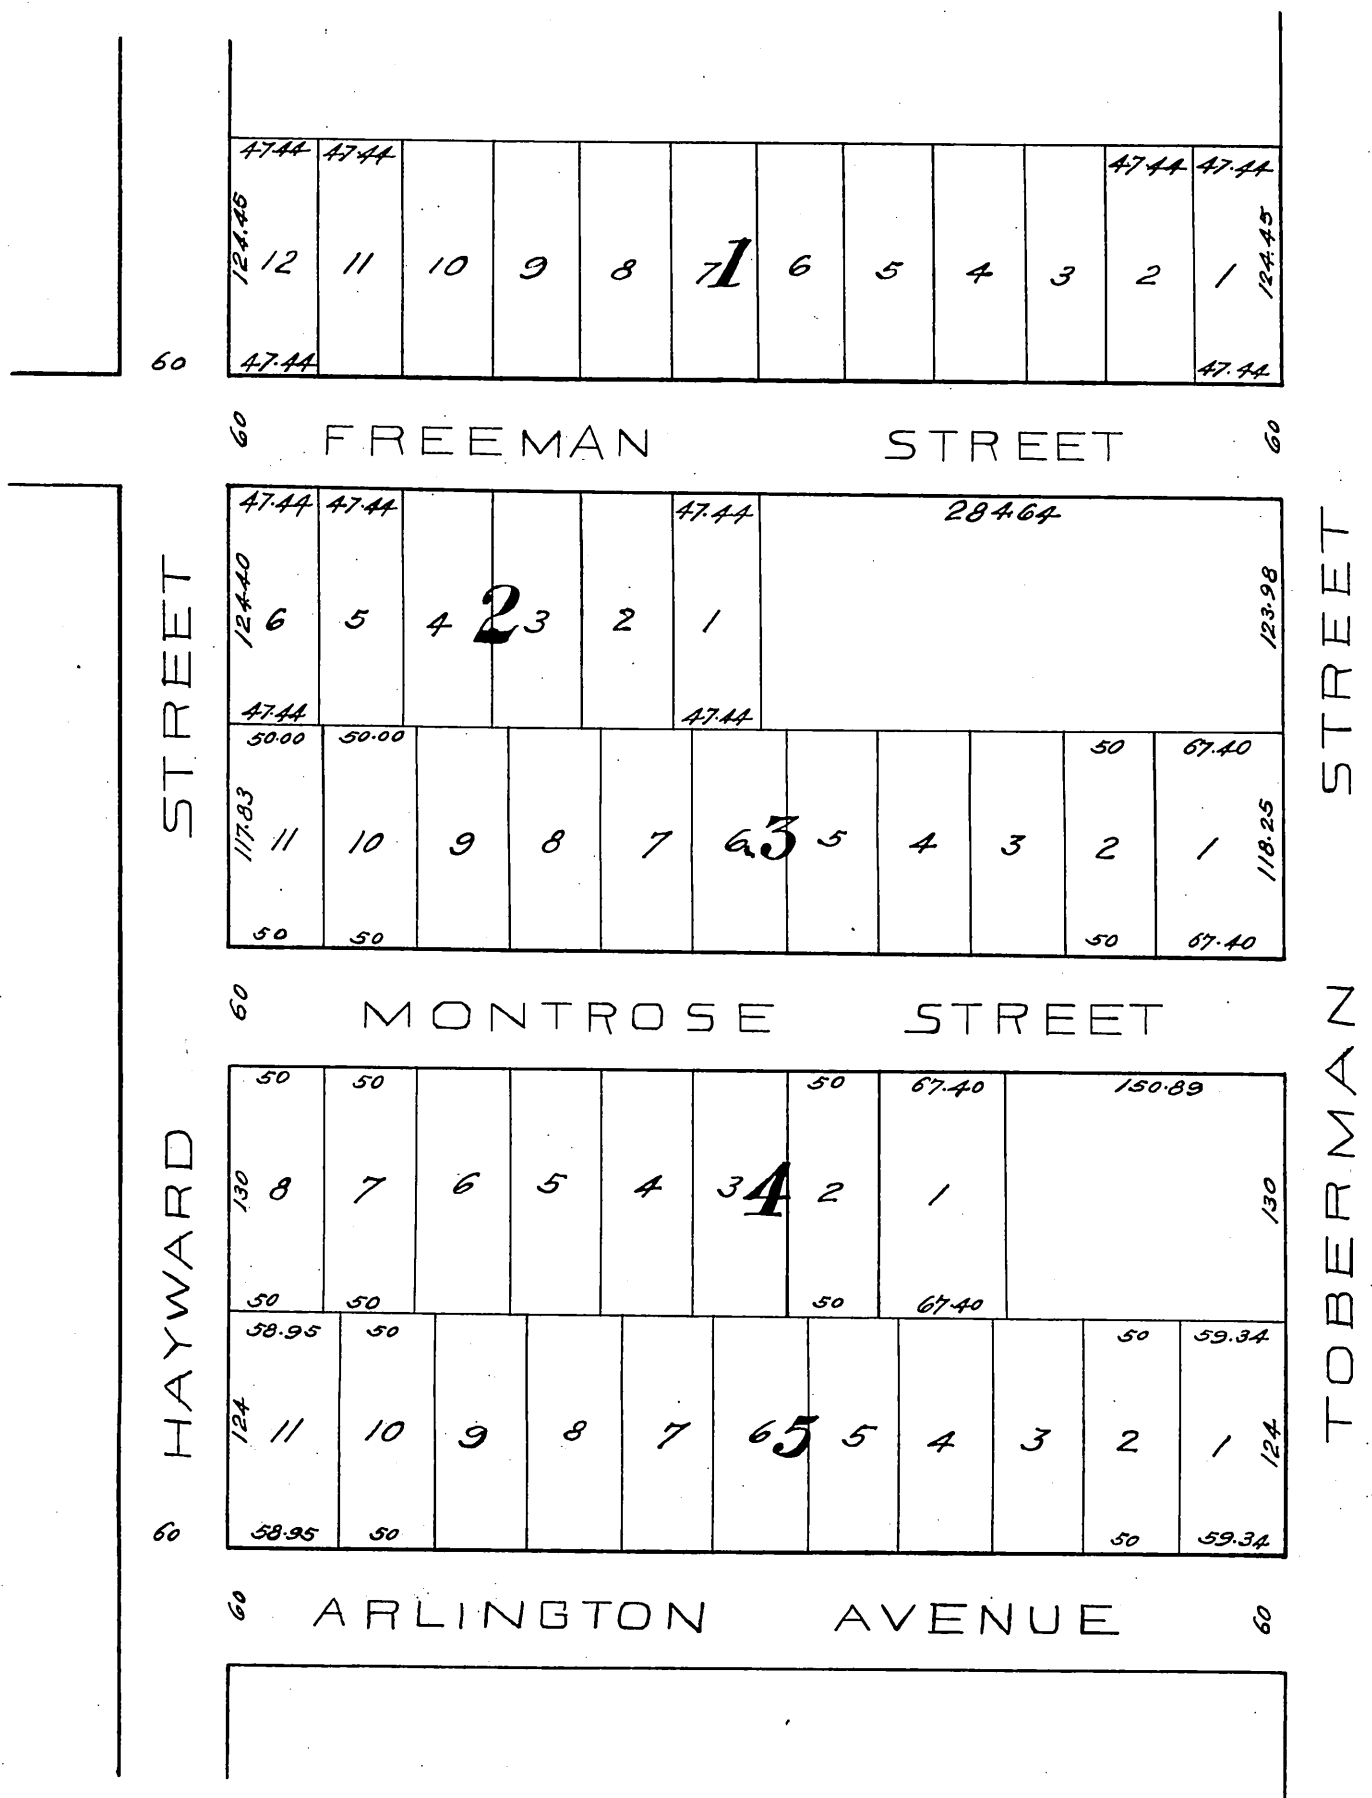

MAP

OF THE

Washington Villa Tract

Being Macdonald and Zellner's Subdivision of lots 11, 12, 14, 19, 20, 21, 22, 26 and 27 of the Hoover Tract of the City of Los Angeles Surveyed August 1887 by Theo. G. Koerberle Surveyor.

Scale 50 feet to inch

{Reduced one half}
 Recorded Aug. 27 1887 at 10²⁵ AM.
 at request of Macdonald & Zellner.

mkd
 01/18/87