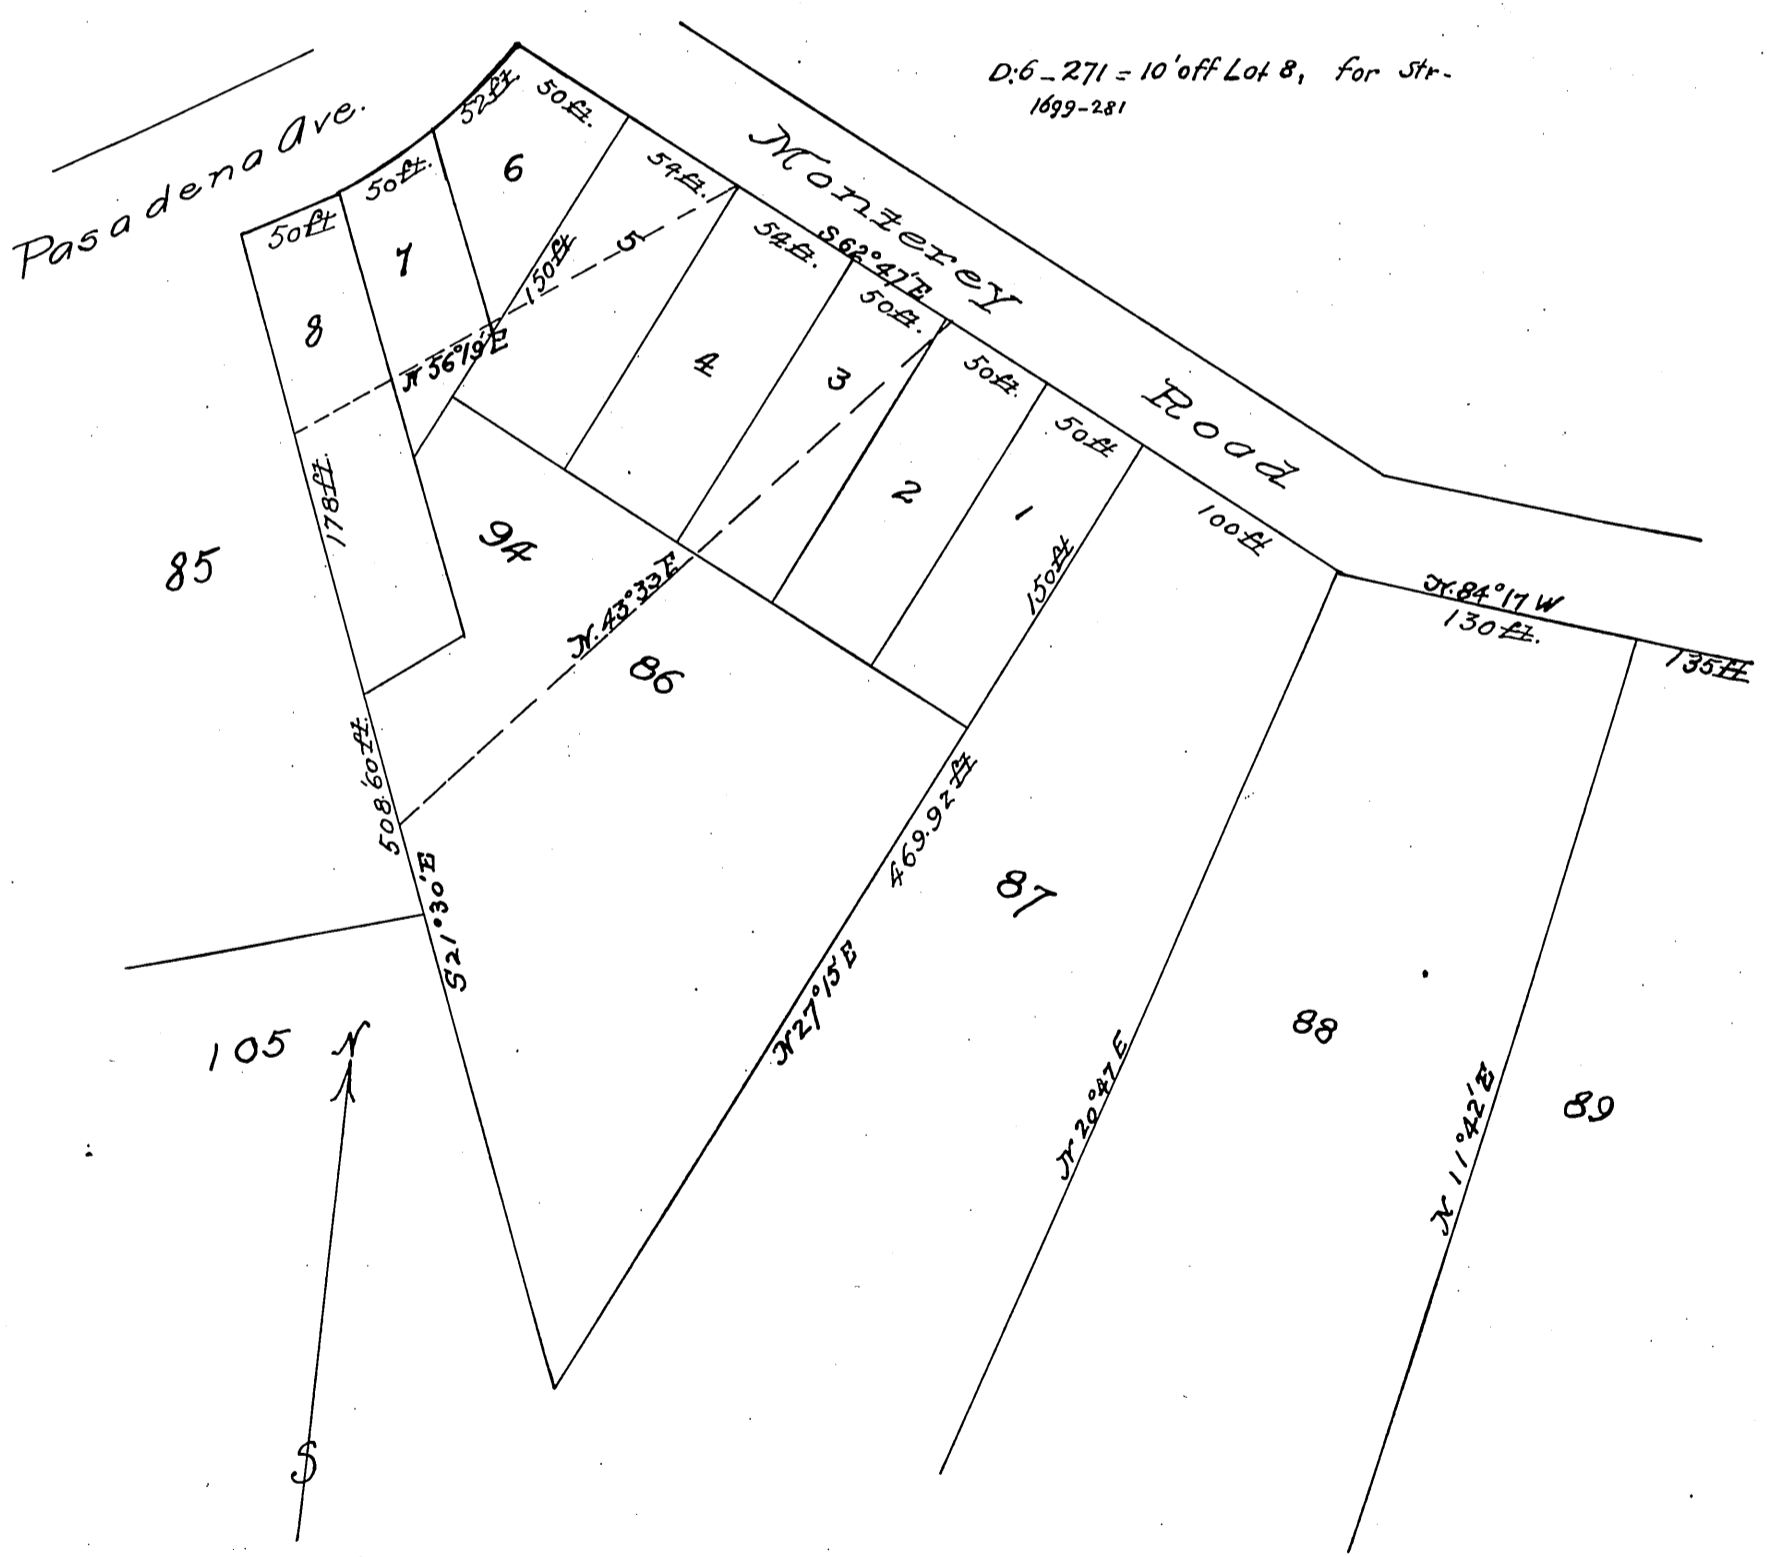

Monterey Terrace
 Subdivision of a portion of lots 86, 90, 91, 92, 93, 94
 — Lincoln Park. —
 Scale 25 feet to the inch.

A por. Pasadena Ave. changed to Monterey Road D:9-02.

Recorded Aug. 23, 1887.
 Request of John P. Early
 Reduced to the scale of 80 ft. to 1 in.

*amplified
 1887.*