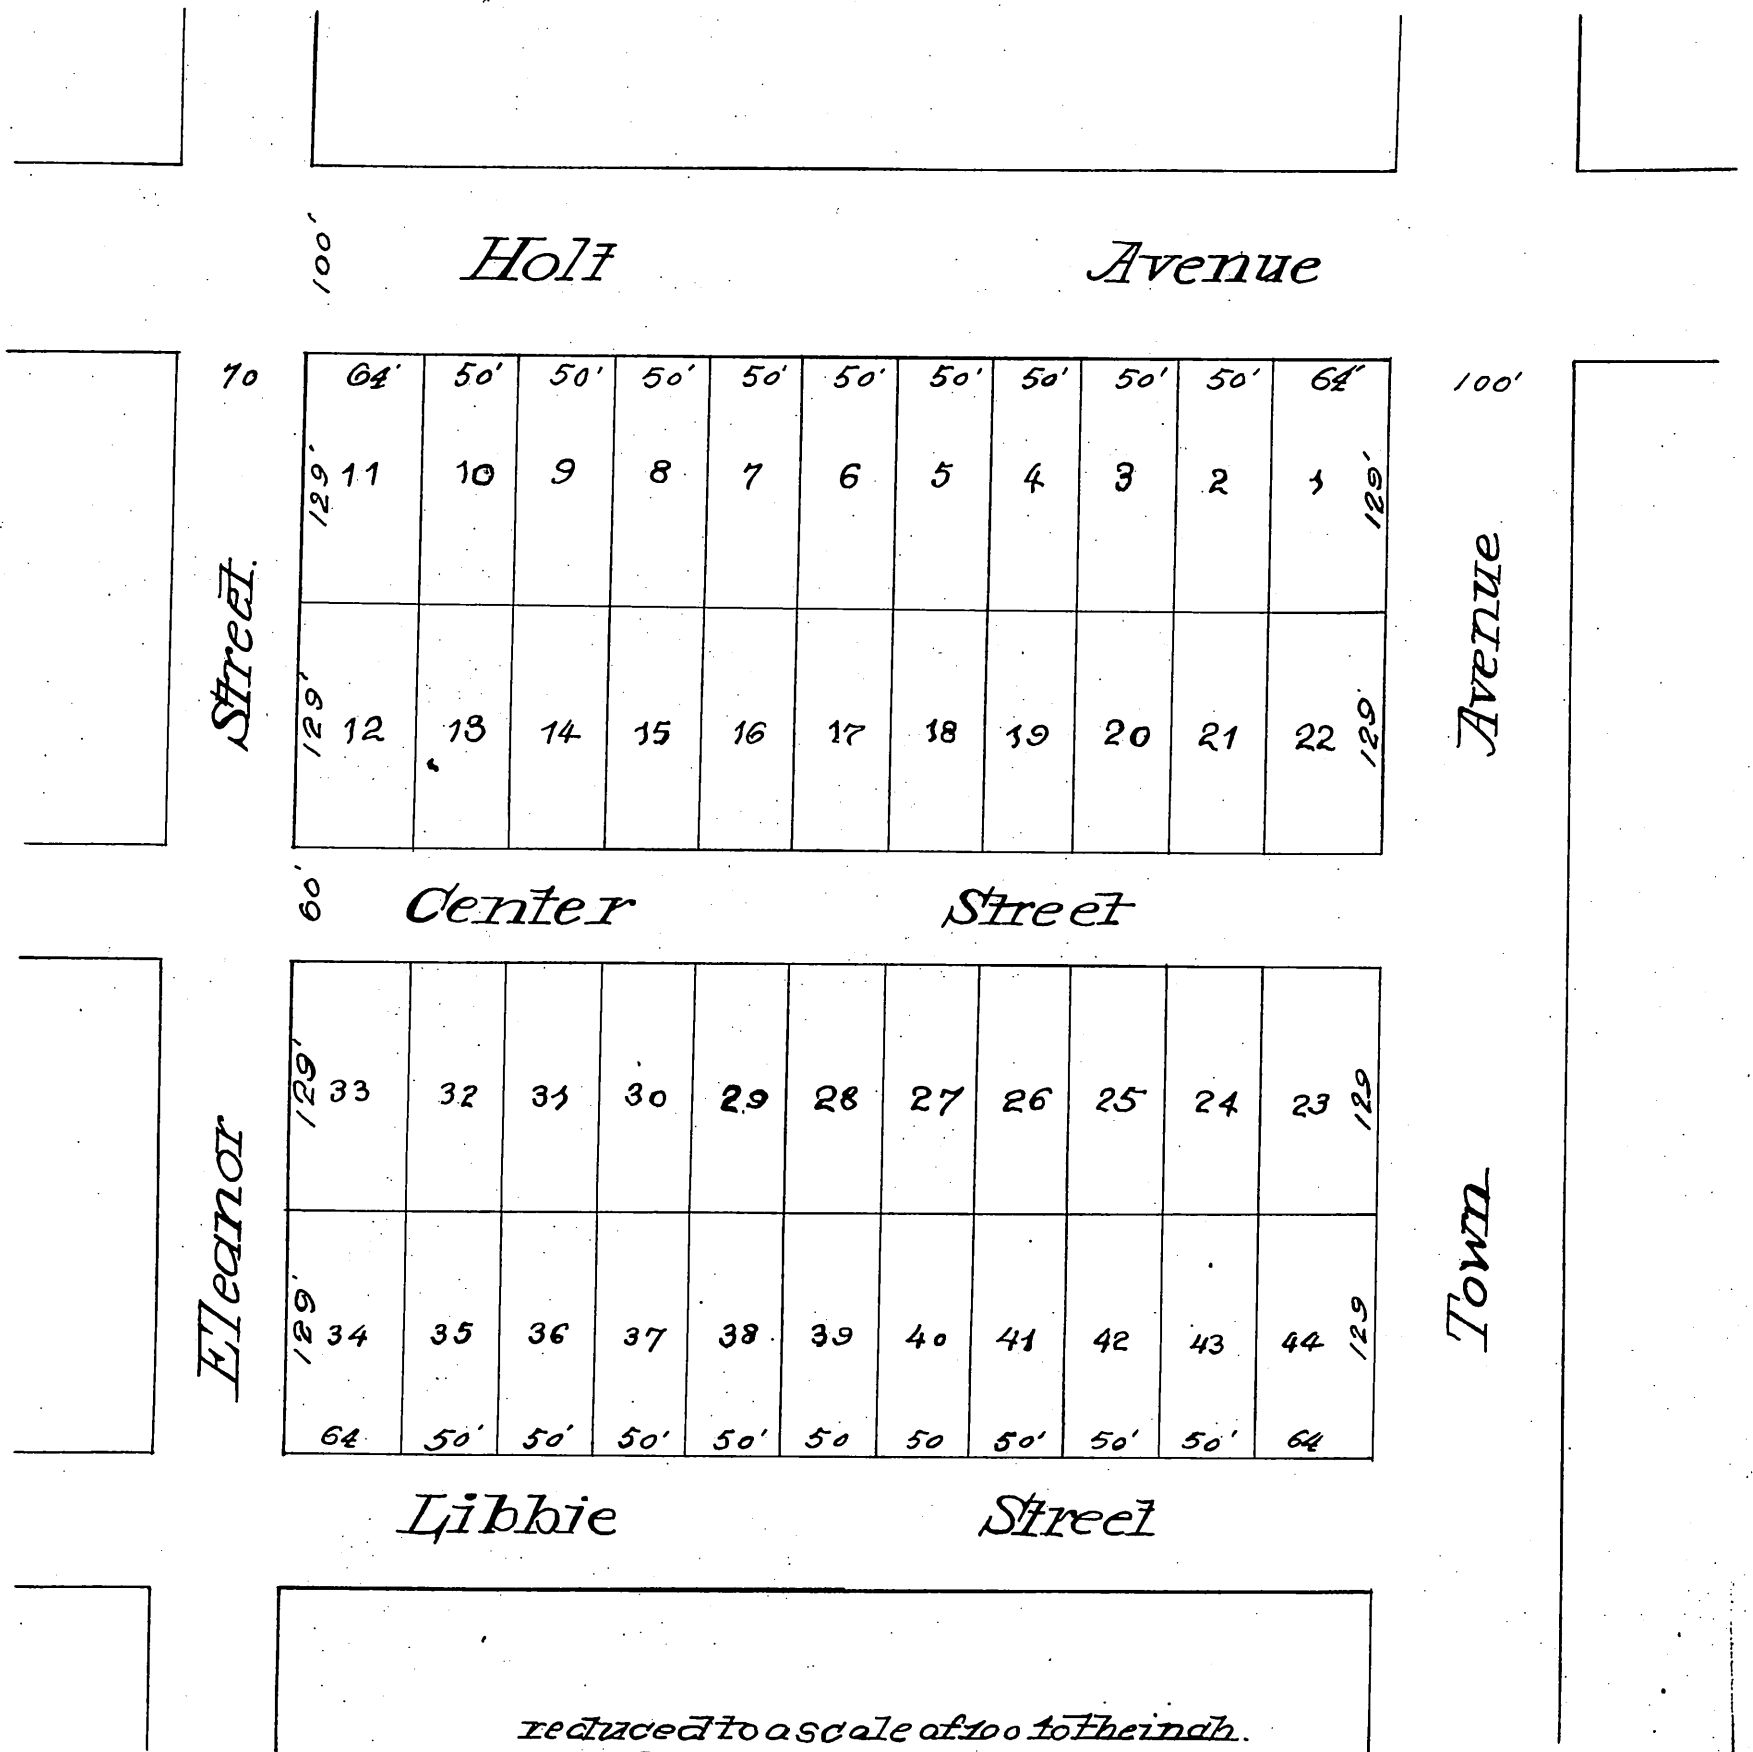

MAP

OF

O. F. Giffin's Subdivision

OF

BLOCK 151

POMONA, CAL.

5675 68 FT. 1/4

JAS. T. TAYLOR & CO.
SURVEYORS.

100' Holt Avenue

70 Street	64'	50'	50'	50'	50'	50'	50'	50'	50'	50'	64'	100' Avenue	
	129'	11	10	9	8	7	6	5	4	3	2		1
	129'	12	13	14	15	16	17	18	19	20	21	22	129'

60 Center Street

Eleanor Street	129'	33	32	31	30	29	28	27	26	25	24	23	Town Avenue
	129'	34	35	36	37	38	39	40	41	42	43	44	
	64'	50'	50'	50'	50'	50'	50'	50'	50'	50'	50'	64'	

Libbie Street

reduced to a scale of 100 to the inch.
 recorded Sept. 1, 1887, at 5 P.M. at request
 of the Los. Ang. Land Bureau.
 Libbie St changed to Monterey Ave Ord 319 D. 6-182.

Confirmed
C.M.M.