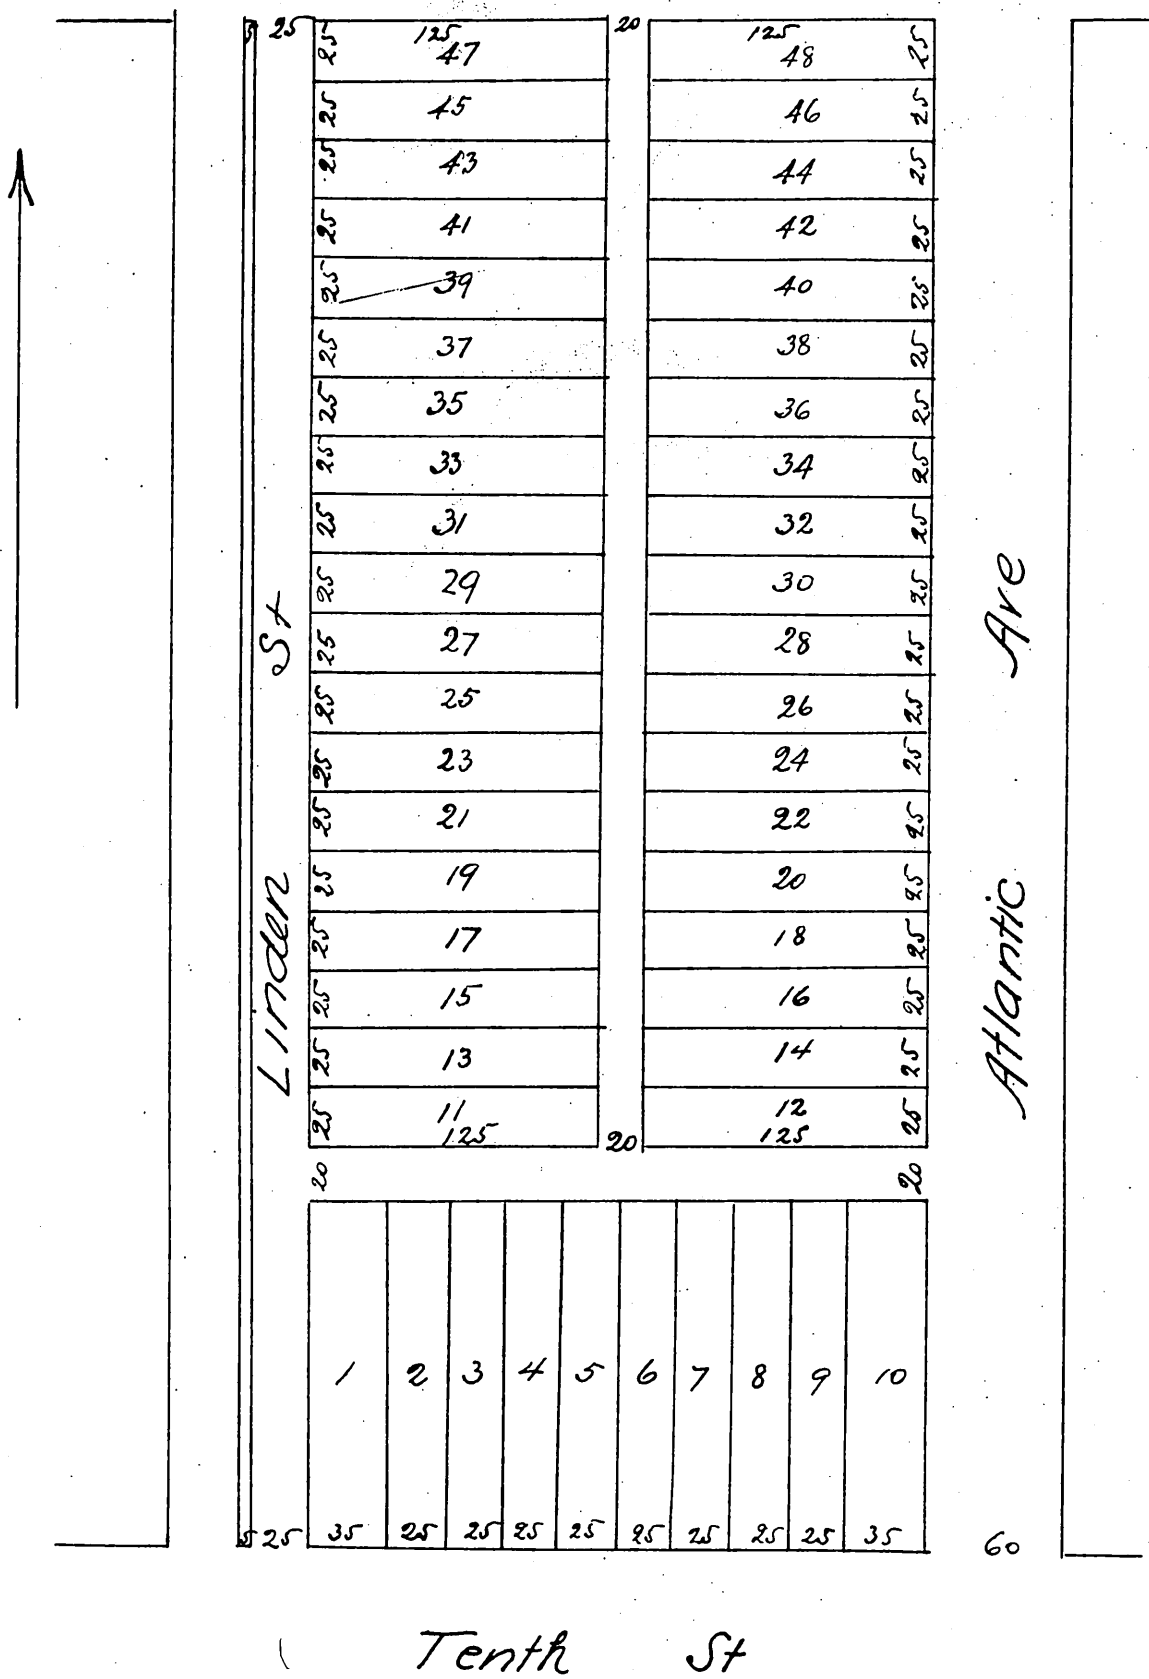

James Subdivision
 of
 Villa Lot 12
 American Colony Tract
 Long Beach Township Calif.
 S.R. Longworthy C.E. 1887
 Scale 50 ft. = 1 inch

a full true and correct copy of the original (reduced to the scale of 100 feet to an inch) recorded Feb 9th 1888 at 2:59 p.m. at request of Alfred James
 Frank A Gibson Co. Recorder
 by Wm E. Johnston Deputy