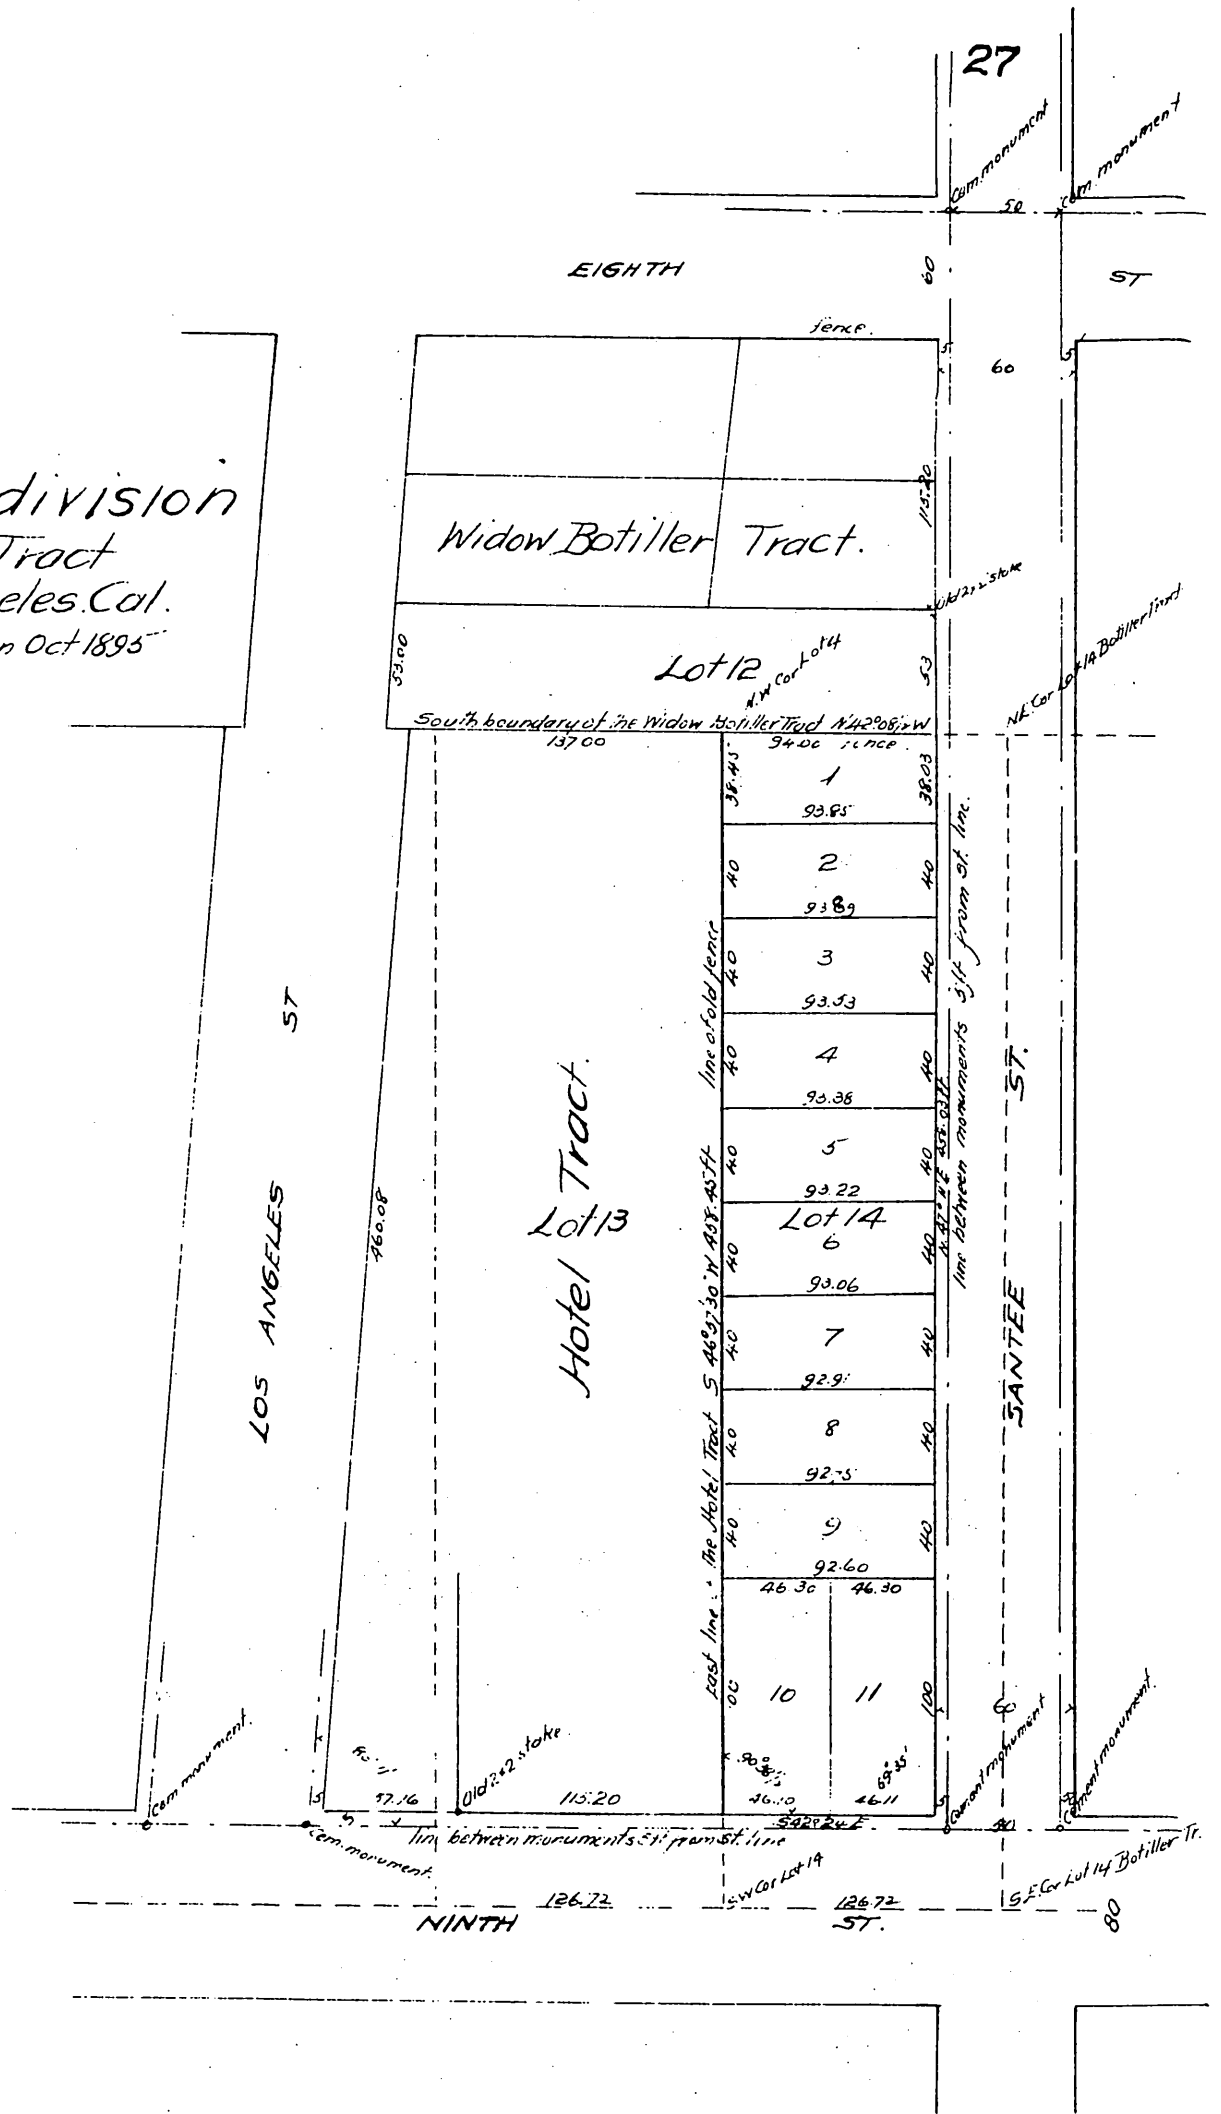

Map of the
 Brigido Botiller Subdivision
 of Lot 14 of the Botiller Tract
 situate in the City of Los Angeles, Cal.
 Surveyed by J.H. Dockweiler & G.B. King in Oct 1895
 Scale 50 ft = 1 in.

Owner:
 Grego Rocha de Botiller

A full, true and correct copy of the original
 (Scale reduced to 80 feet to 1 inch)
 Recorded Jan 18 1896 at 49 Minutes P.M.
 at request of J. B. Dockweiler.

E.C. Hodgman, County Recorder.

By E.T. Wright.
 Co. Sur. and ex officio Dep. Co. Rec.