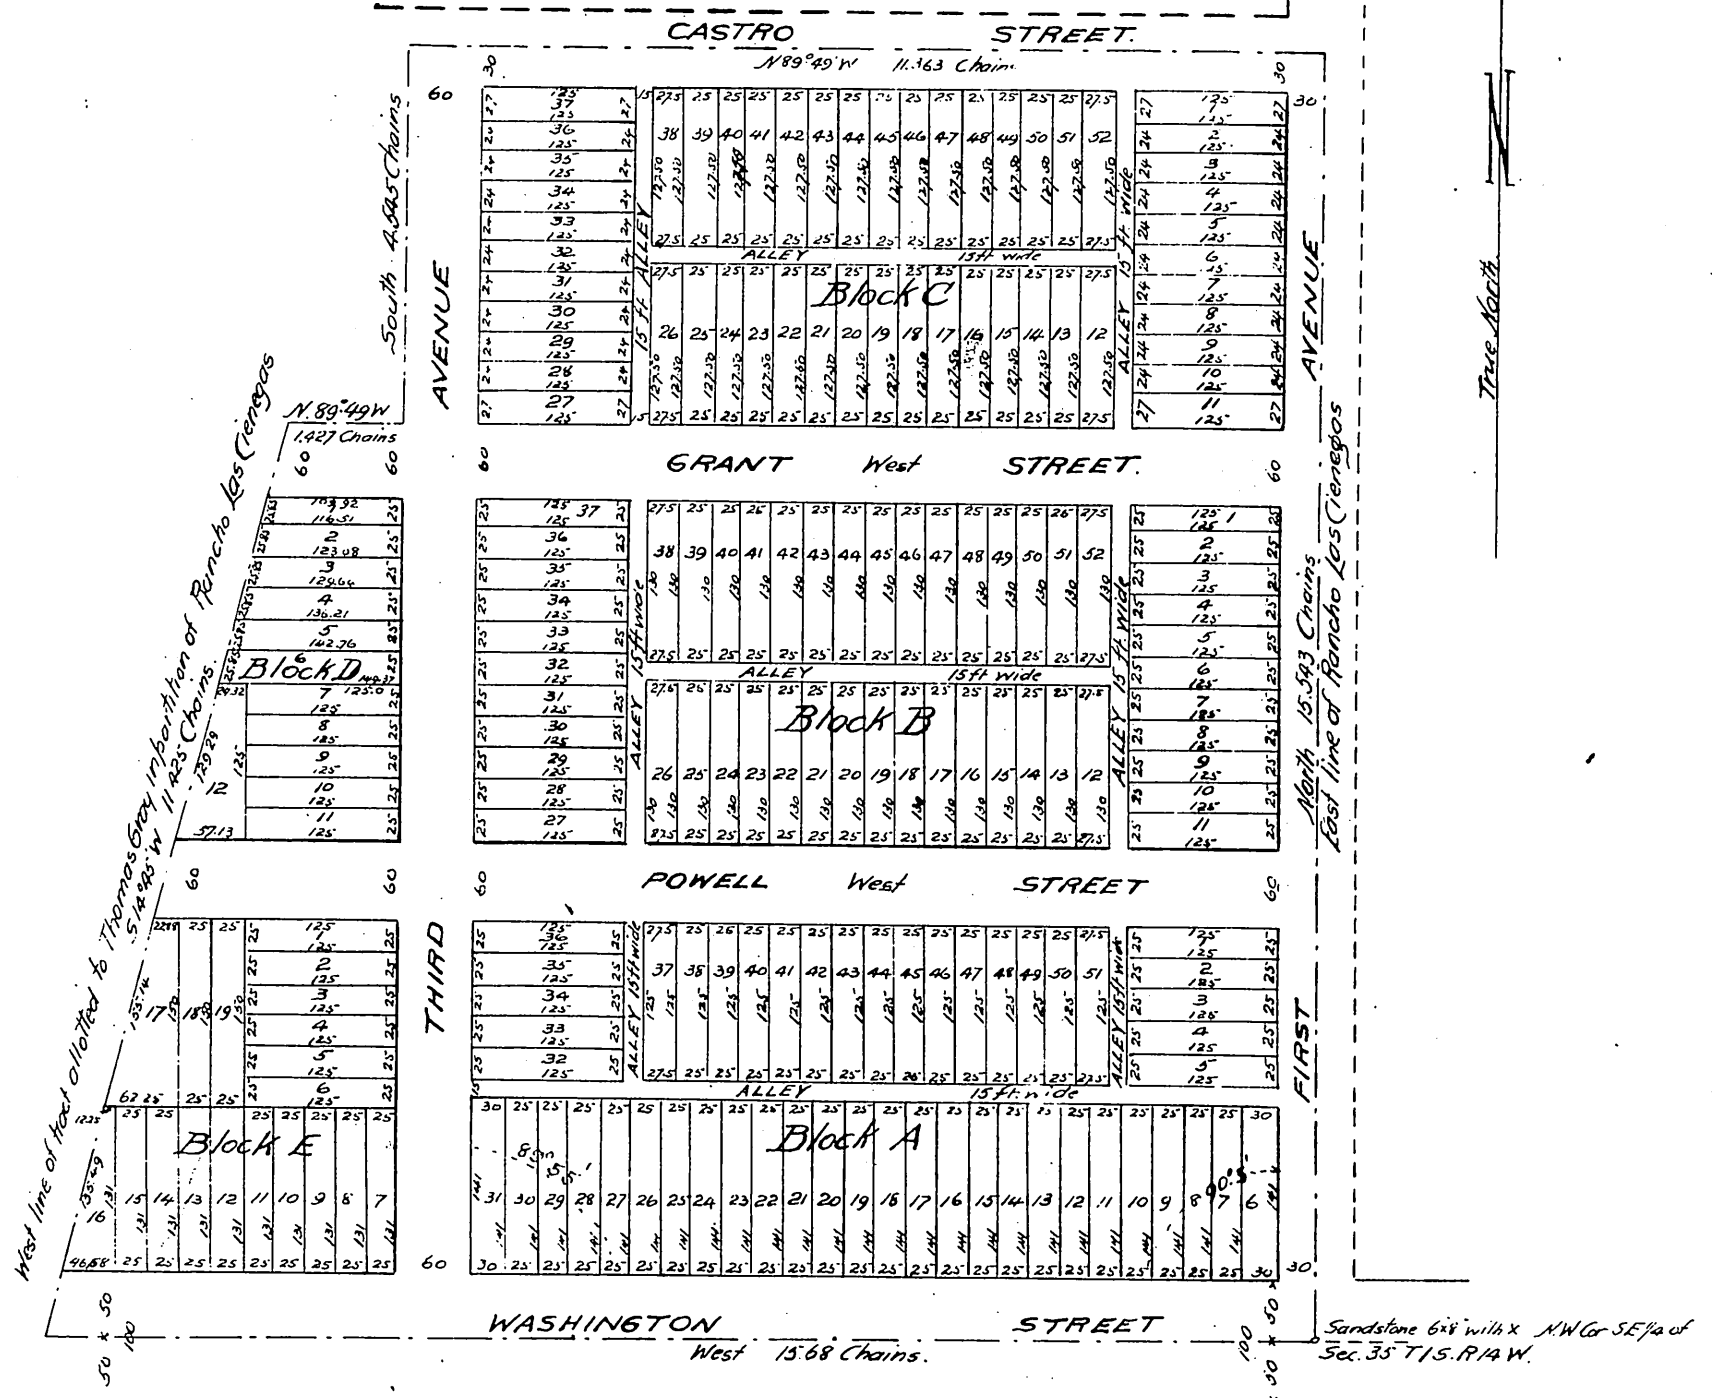

Map of  
 M. Salomon's  
 Washington Street and First Avenue Tract  
 being a subdivision of a portion of the Rancho Las Cienegas, located in  
 the County of Los Angeles, State of California: platted at the request of  
 M. Salomon Esq.  
 by V. J. Rowan, Surveyor.  
 February 1896.

Scale 100 feet to one inch  
 True bearings, Variation 14° 30' E  
 All distances in feet except as otherwise noted.

Owner: M. Salomon

A full, true and correct copy of the original  
 (Scale reduced to 100 feet to one inch)  
 Recorded Feb. 6, 1896 at 31 Min. past 3 P.M.  
 at request O.W. Hrause.