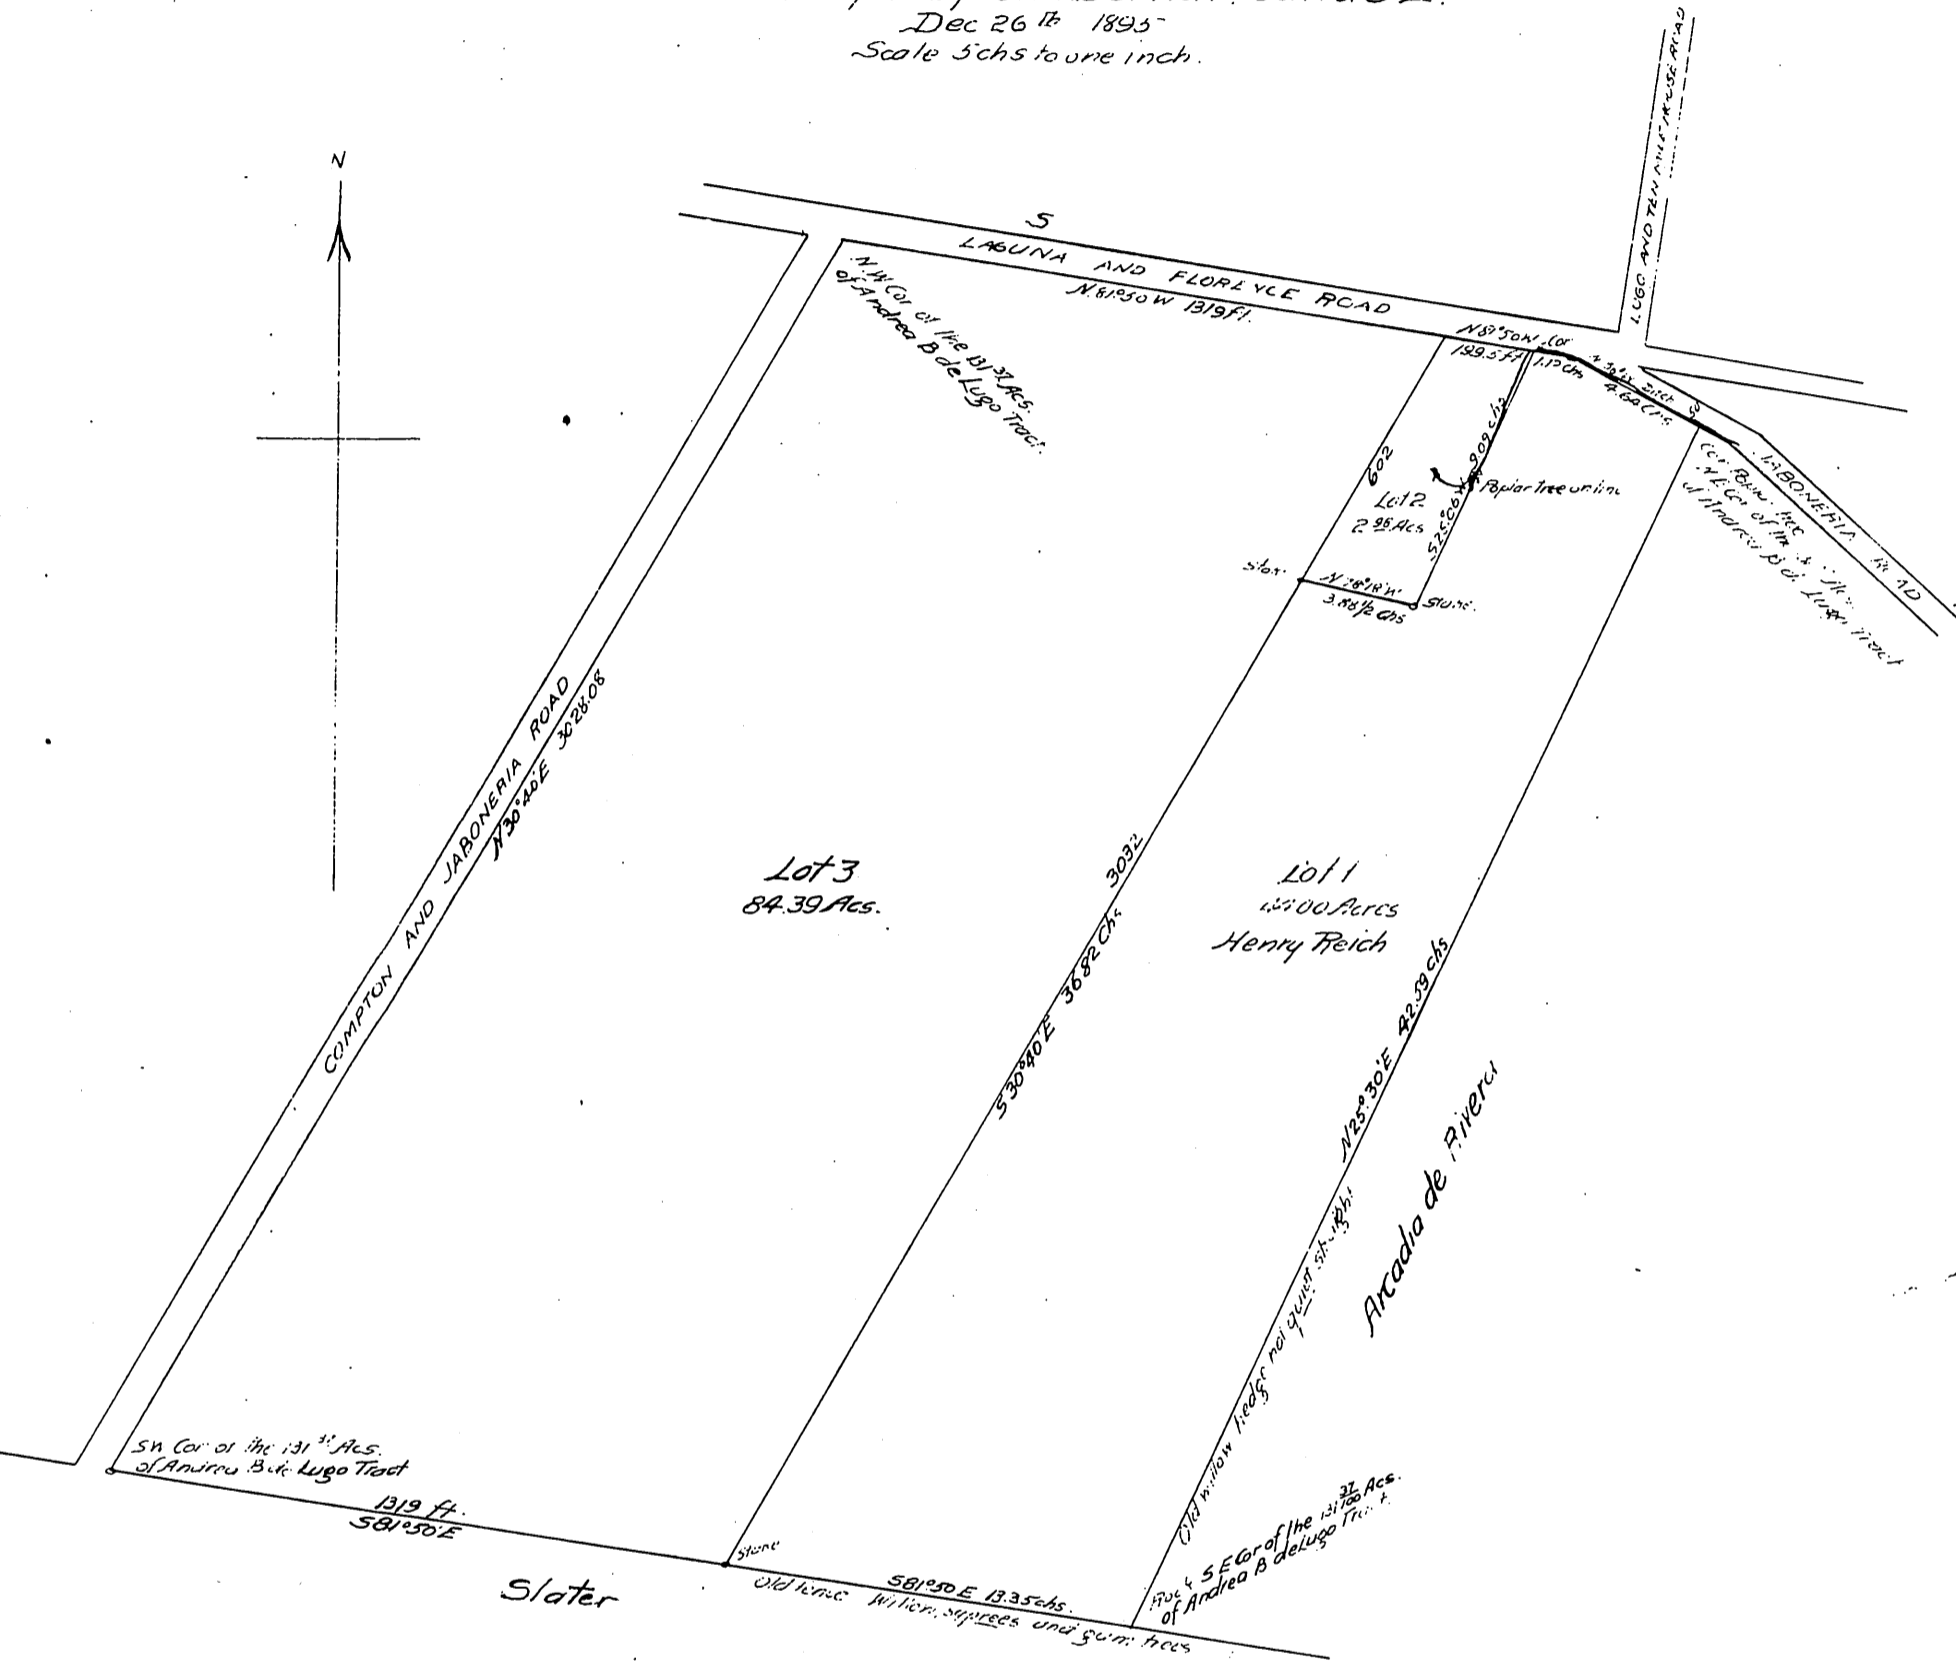

# Amended Map of Subdivision of the Lugo Home Tract

as per map recorded in Book 55 Page 97, of  
Miscellaneous Records, Los Angeles Co.  
California

as resurveyed by J. A. Bernal, Sur. & C. E.  
Dec 26<sup>th</sup> 1895  
Scale 5 chs to one inch.

Owners: Andrea Ballesteros de Lugo  
Pedro Lugo  
Felip M. Lugo  
Andres Lugo

A full, true and correct copy of the original  
(Scale reduced to 6 Chains to 1 inch.)  
Recorded Feb 13 1896 at 20 Min past 2 P. M.  
at request of L. Gotschlich.