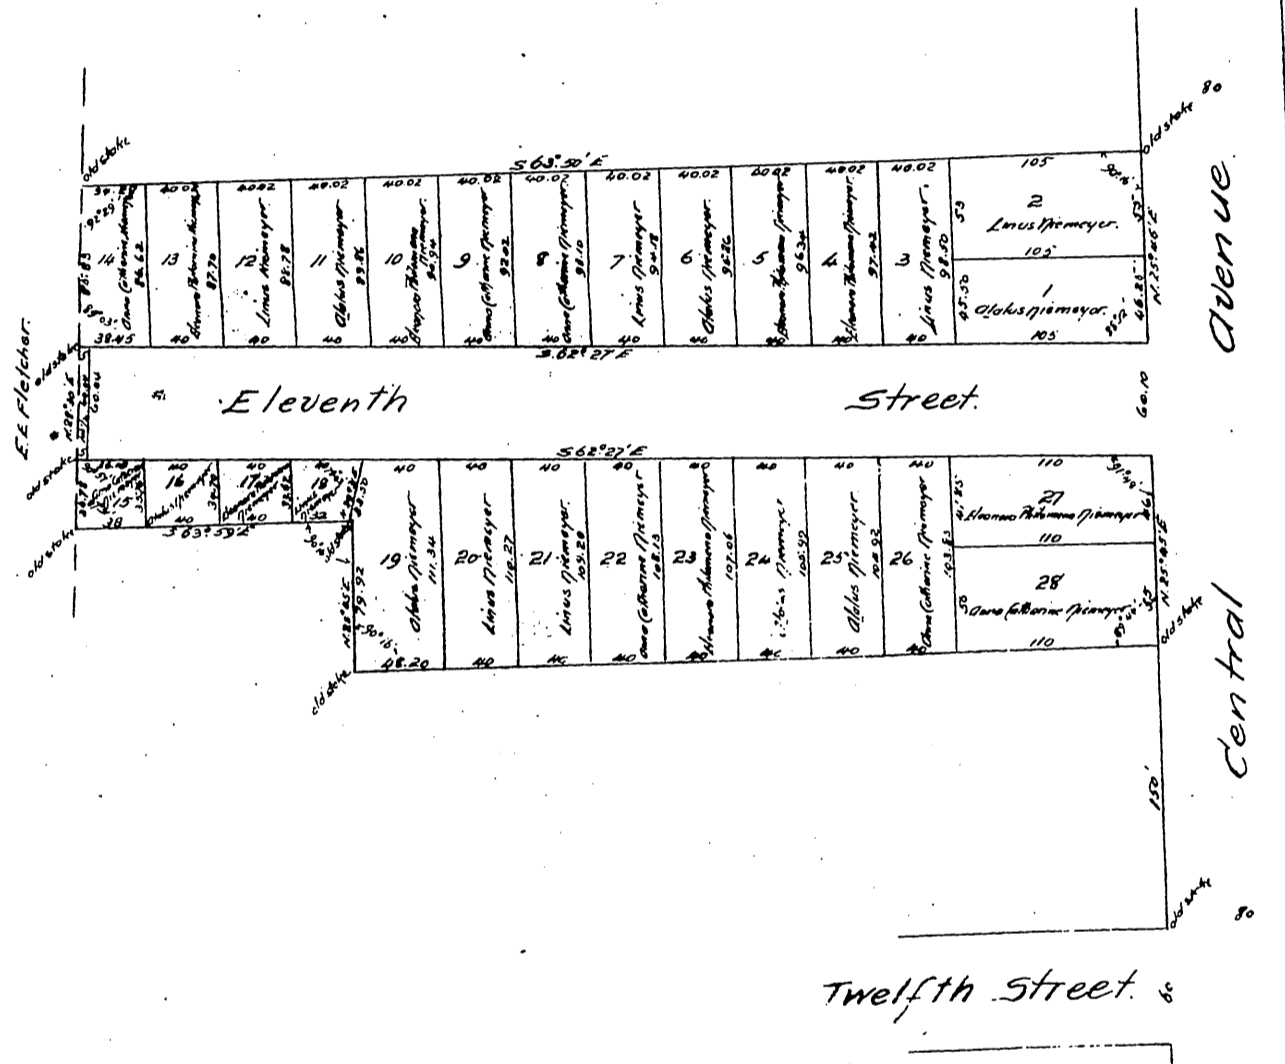

MAP
of the
Niemeyer Tract
located in the
City of Los Angeles, State of California
Surveyed July 1896 by
Valentine J. Rowan
Licensed Surveyor.

Scale 40 feet to one inch
True courses. Variation 14°30' East
All distances in feet.

Owners: Eleonora Hilomana Niemeyer
Atalia Niemeyer
Anna Catharina Niemeyer
Linus Niemeyer

A full, true and correct copy of the original
Scale reduced to 100 feet to one inch.
Recorded Sep. 11, 1896 at 5:14 in post 3 P.M.
at request of A. Niemeyer.
E. C. Hodgman, County Recorder.