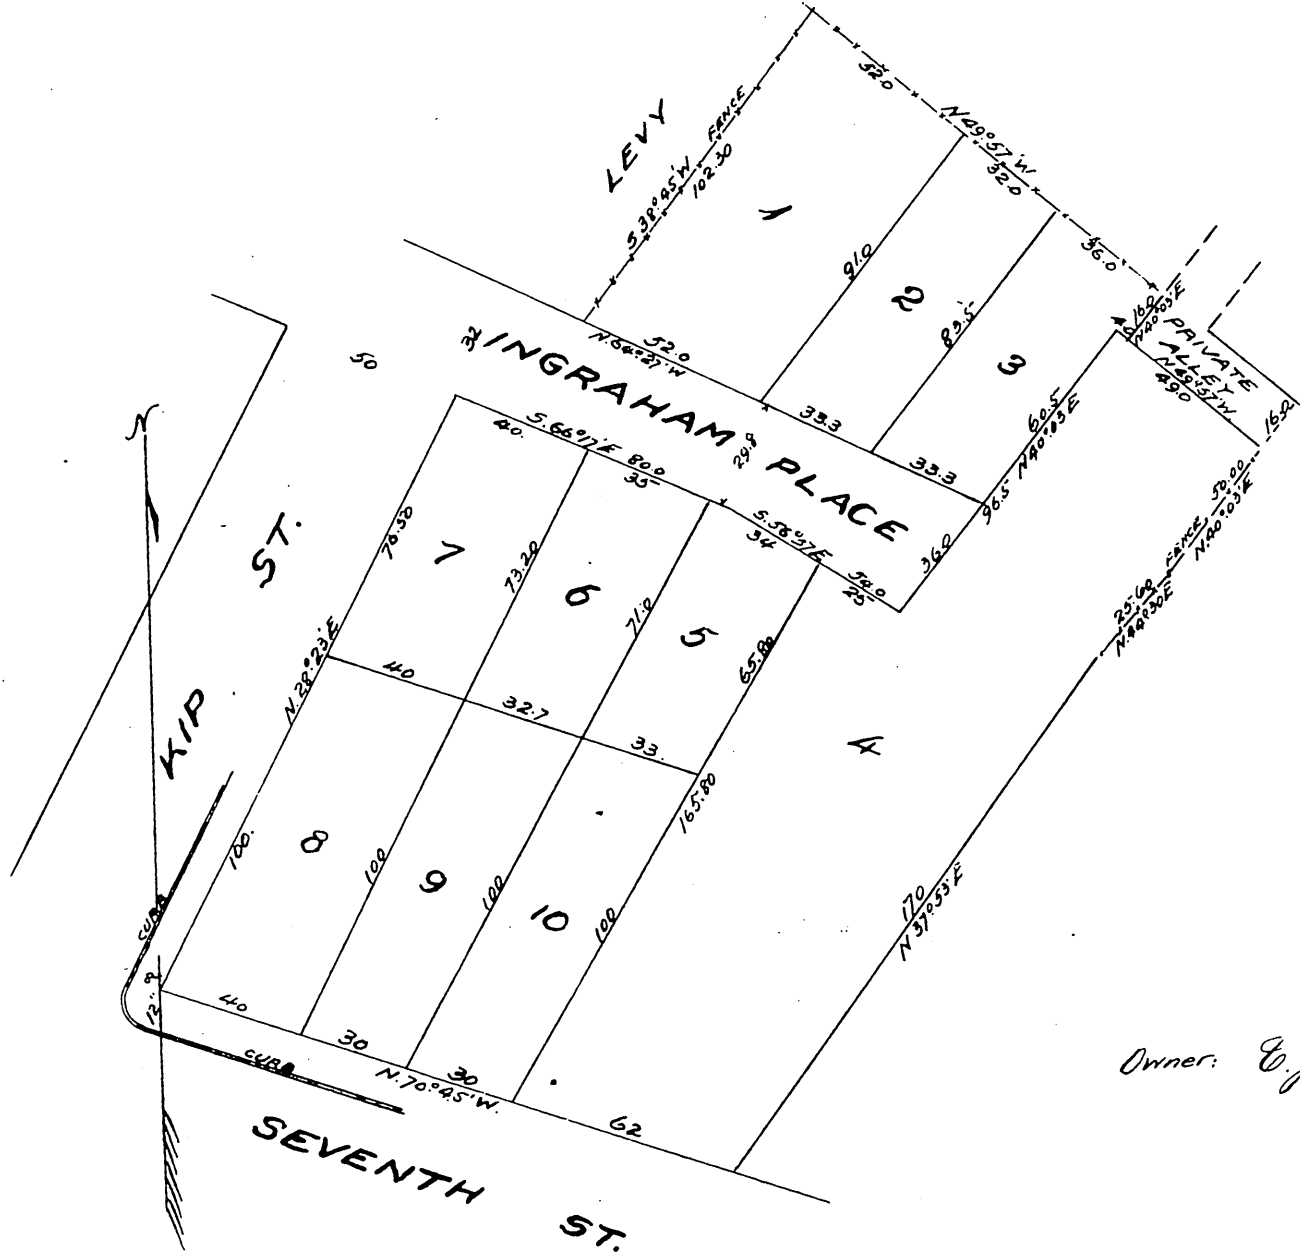

7074

MAP
of the

Kip Street Tract

Los Angeles City, California

Surveyed March 1900

By H.J. Stocker.

Scale 20'

73
~~74~~

Owner: C. J. Fox.

A full, true and correct copy of the original.
(Scale reduced to 50 feet to one inch)
Recorded Jul. 3-1900- at 35 Min. past 9 A.M.
at request of C. J. Fox

R. D. Wade - Co. Recorder.

By Jos. H. Smith.