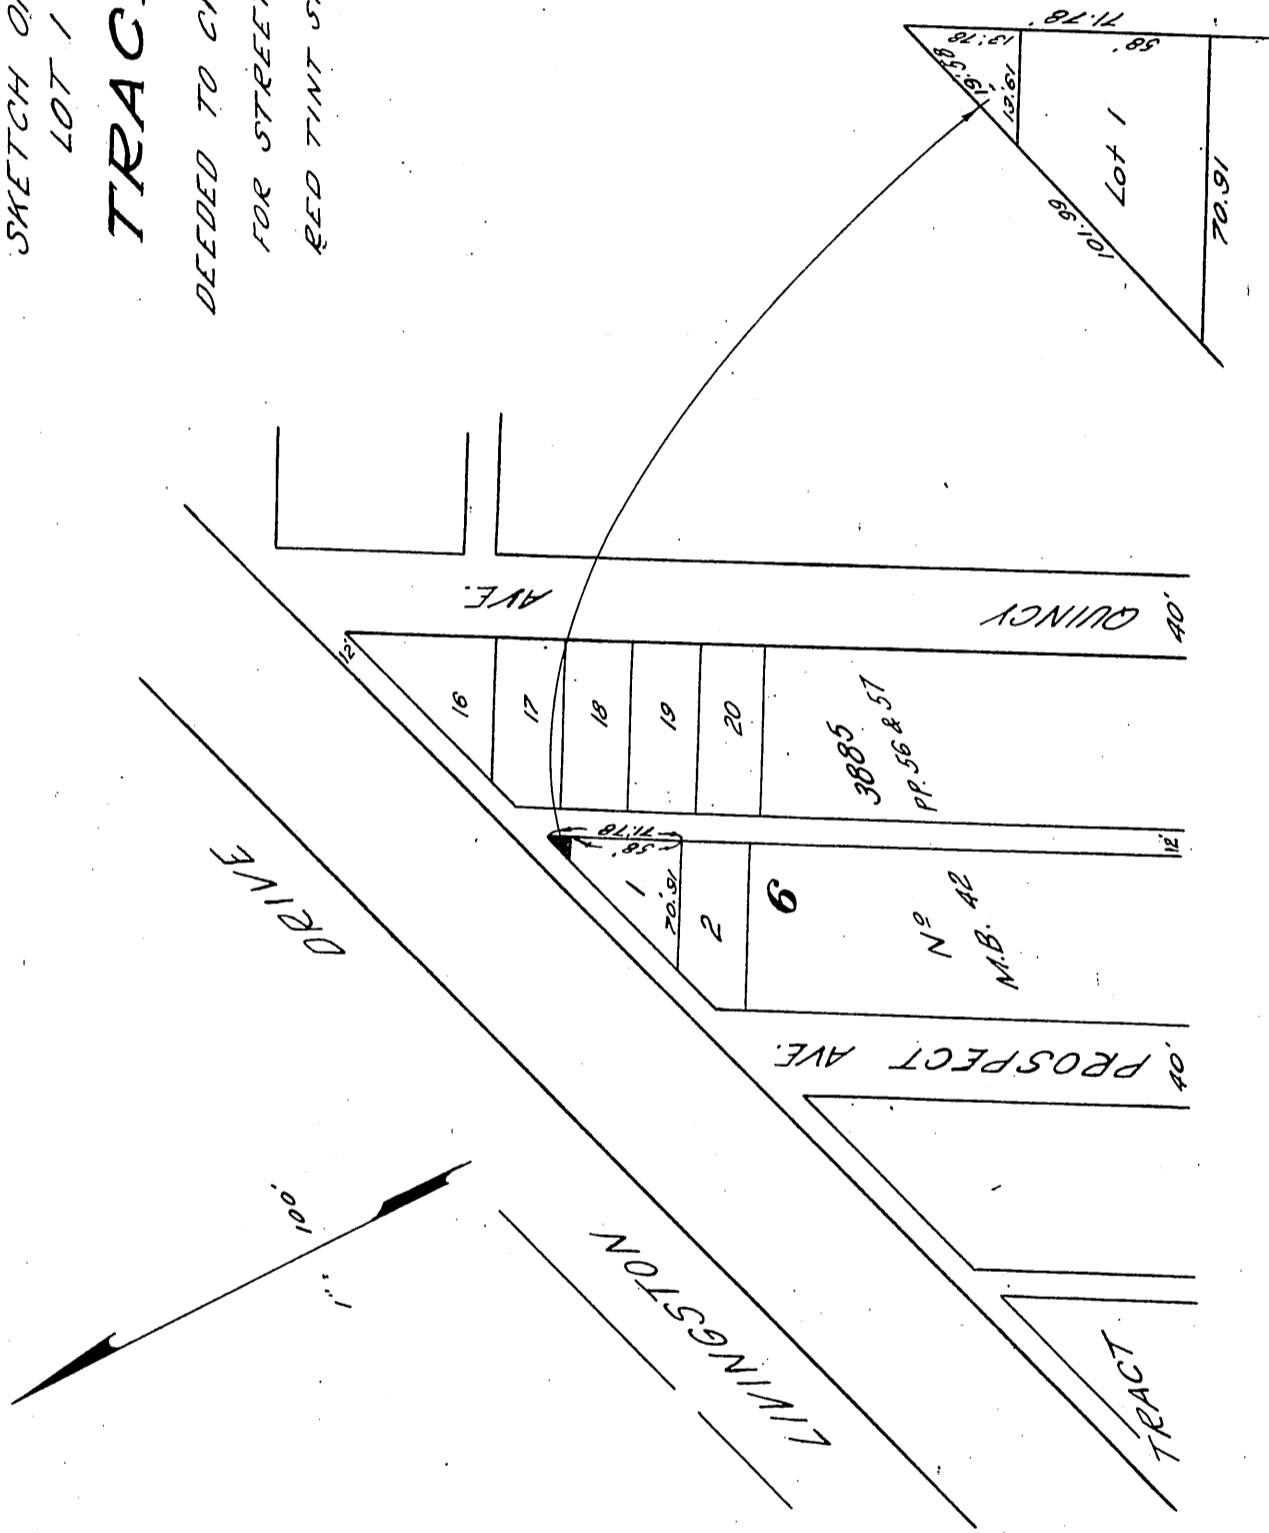

DAVID S. BAYNES MYRTLE I. BAYNES 42  
TO  
CITY OF LONG BEACH

SKETCH OF PORTION OF  
LOT 1 BLOCK 6  
TRACT No 3885

DEEDED TO CITY OF LONG BEACH  
FOR STREET AND ALLEY PURPOSES.  
RED TINT SHOWS PORTION DEEDED

D: 38-172

RECORDED MAR. 7, 1924.

COMP. W. M.  
R. F.

A-136  
Sht. 31

O.R. 2898