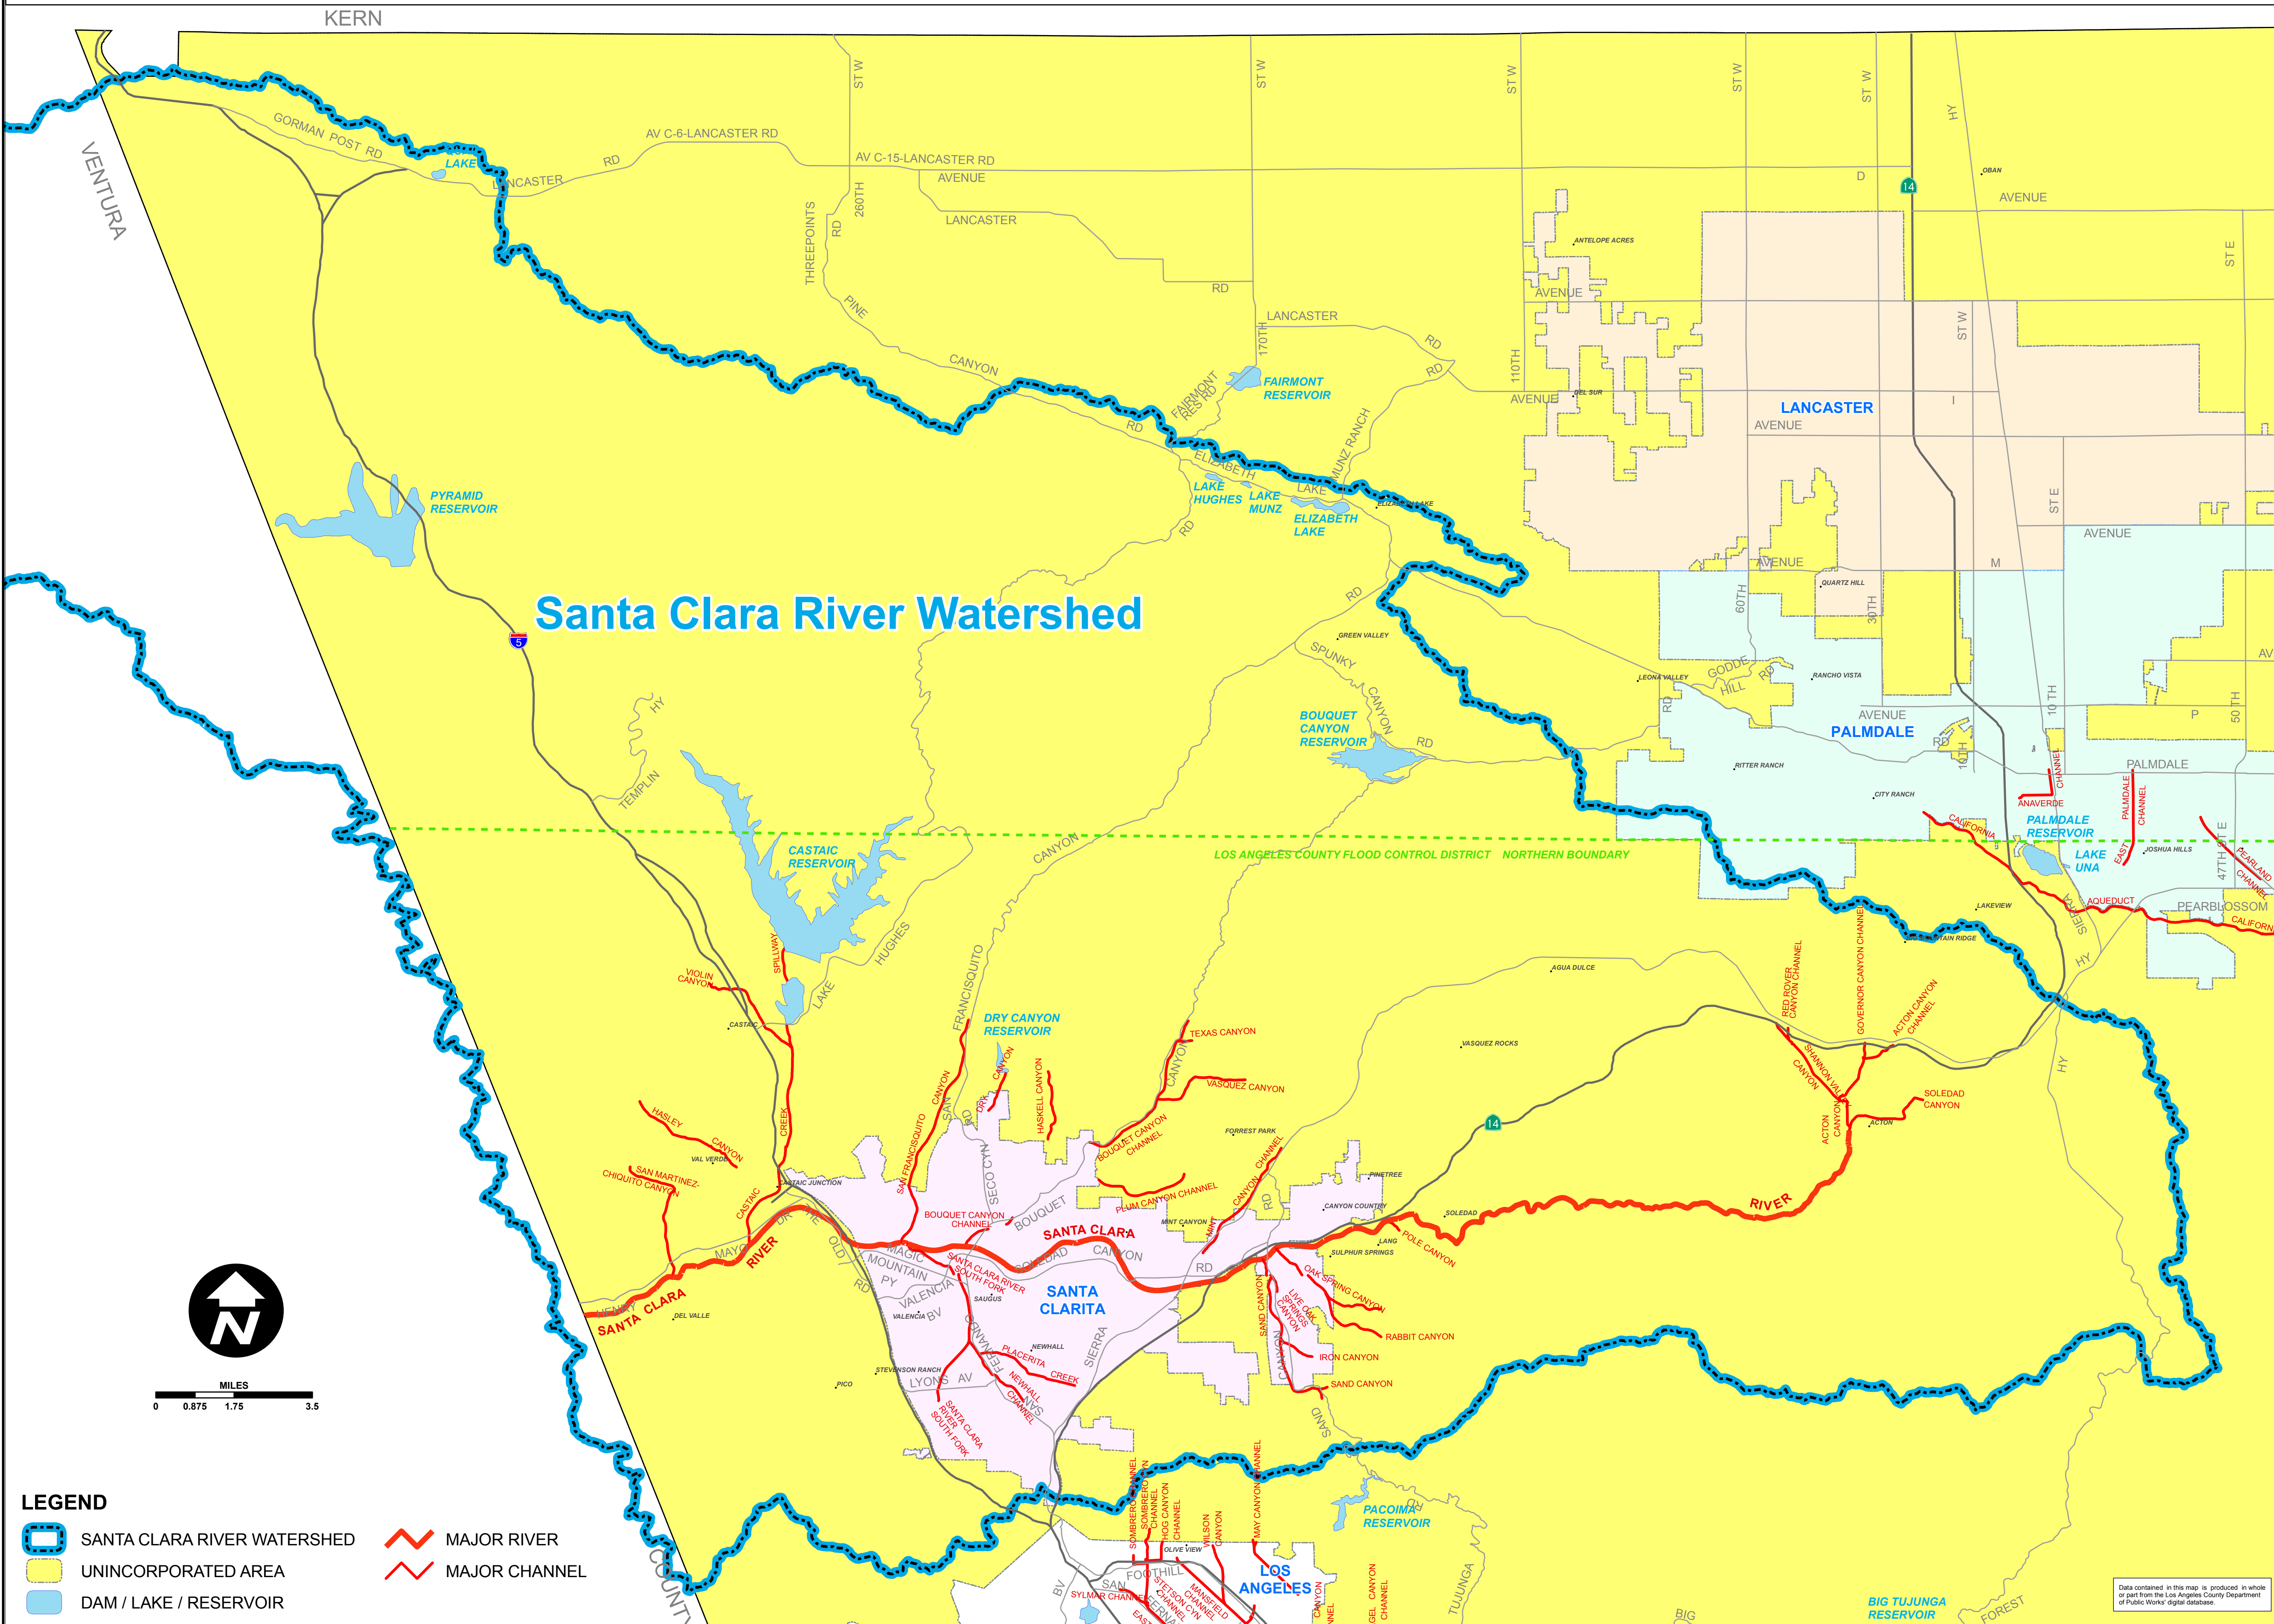

COUNTY OF LOS ANGELES SANTA CLARA RIVER WATERSHED

1. **LEGEND**
2. SANTA CLARA RIVER WATERSHED
   - UNINCORPORATED AREA
   - DAM / LAKE / RESERVOIR
   - MAJOR RIVER
   - MAJOR CHANNEL