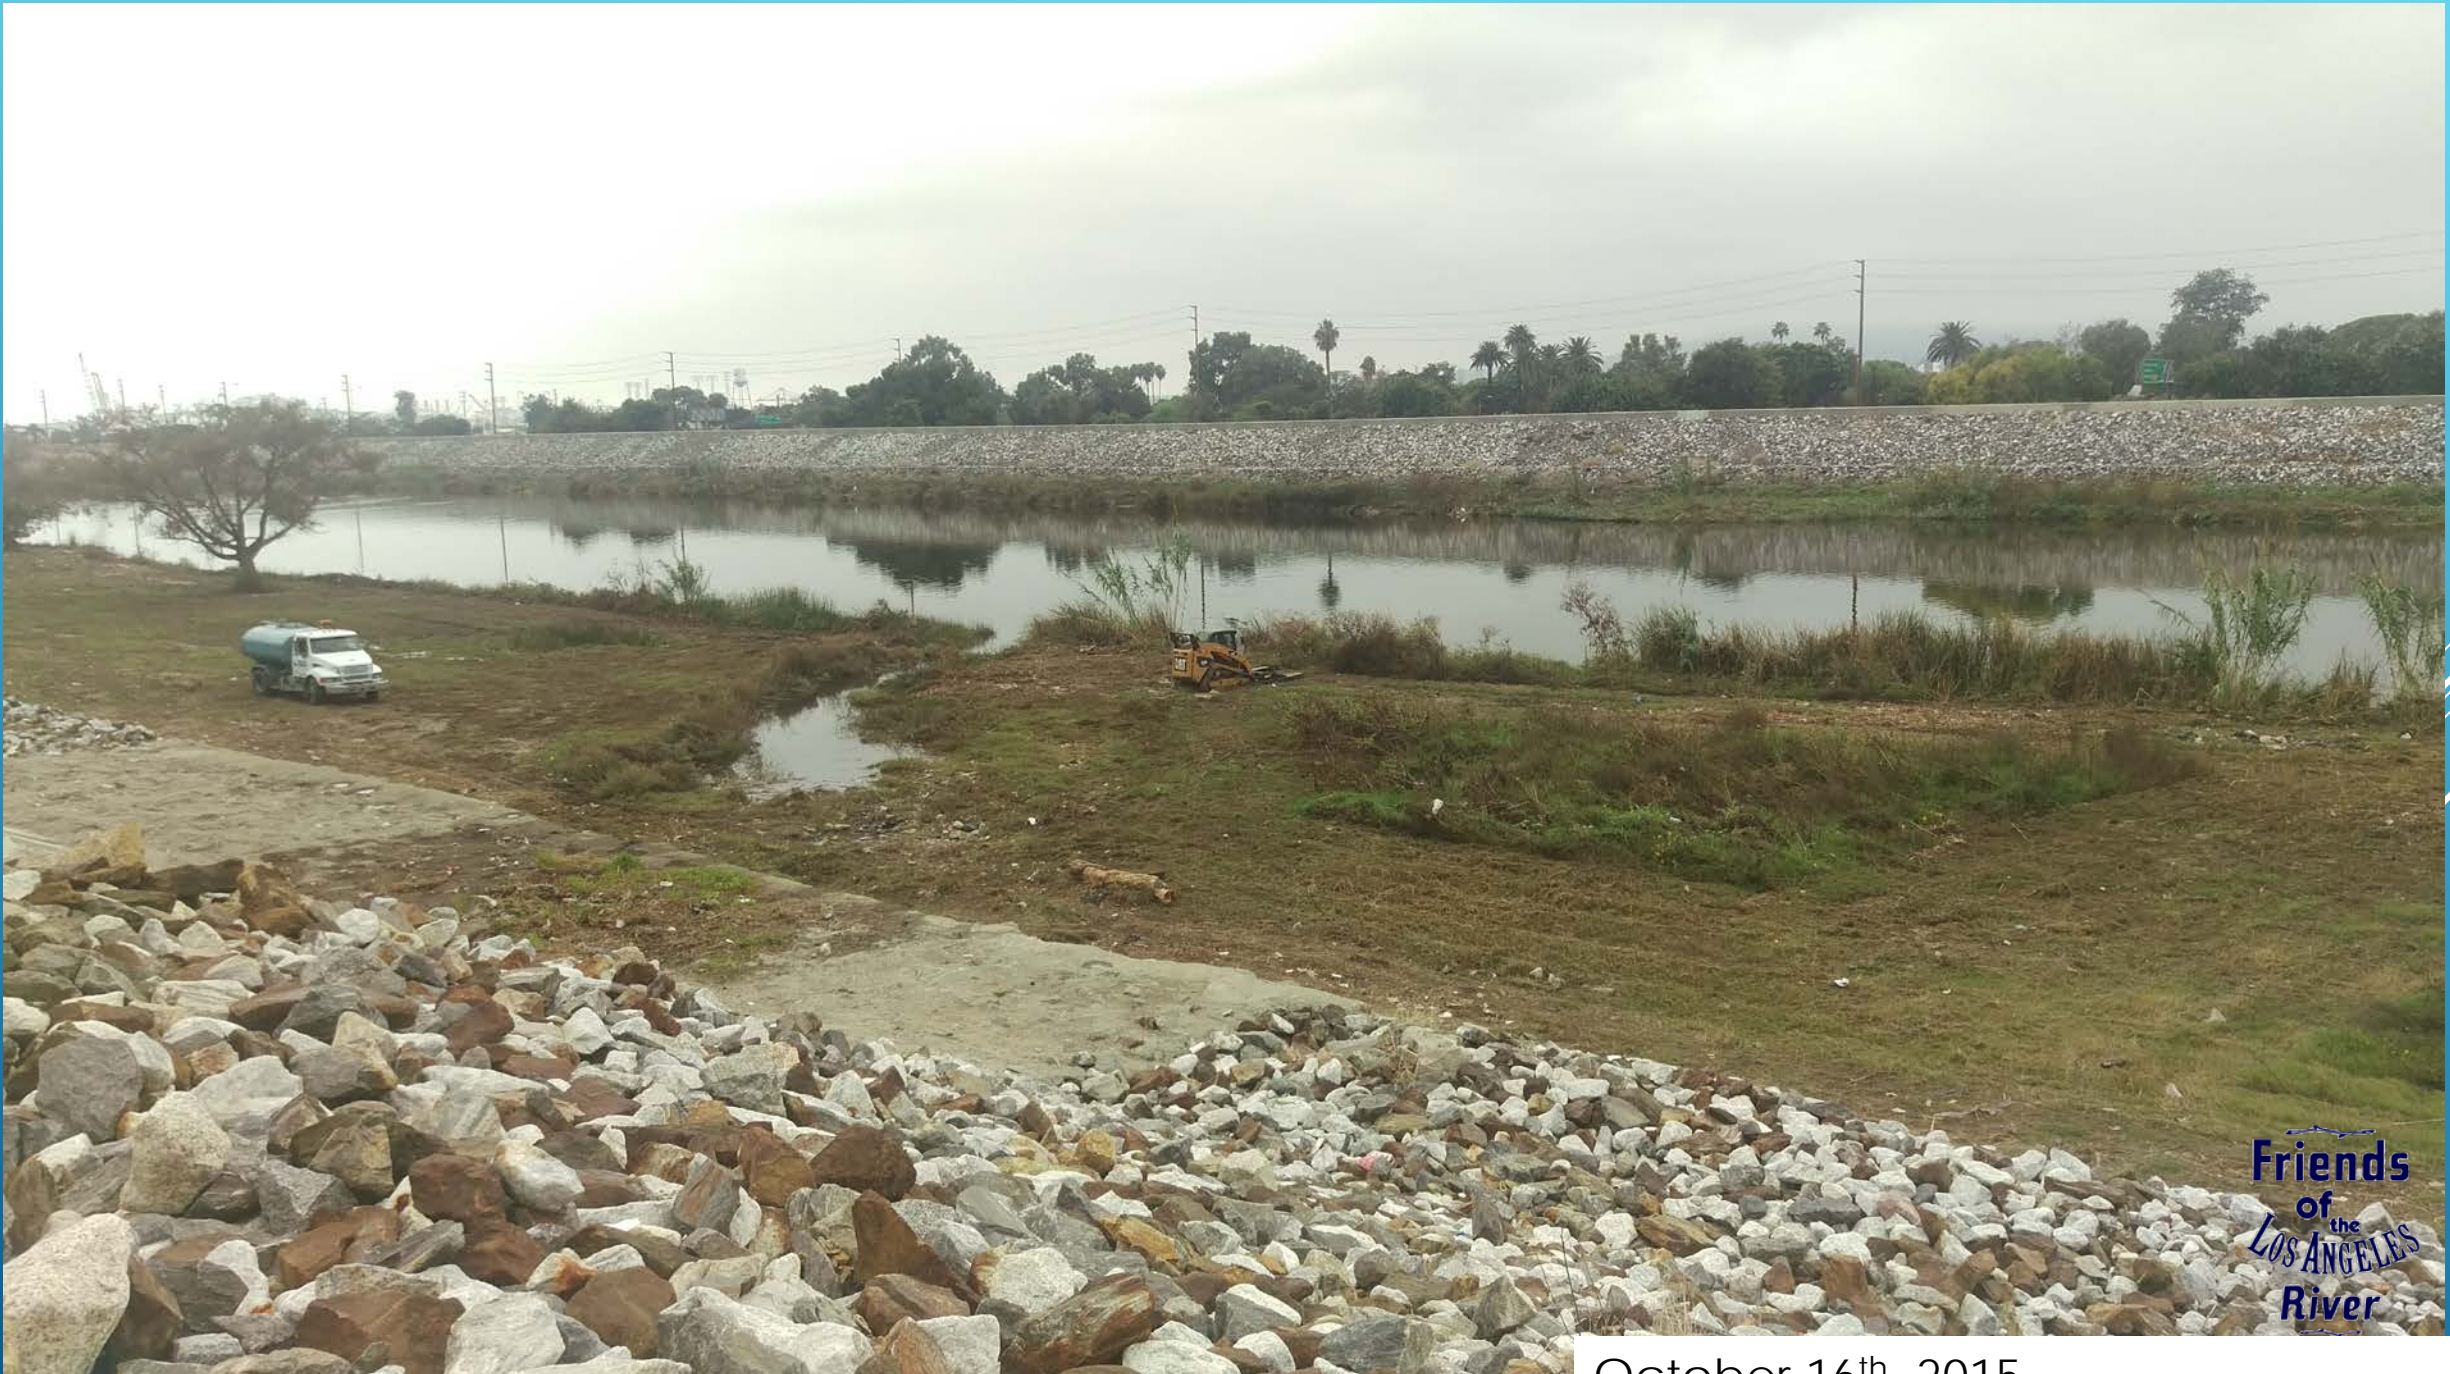

Friends
of
the
LOS ANGELES
River

October 16th, 2015