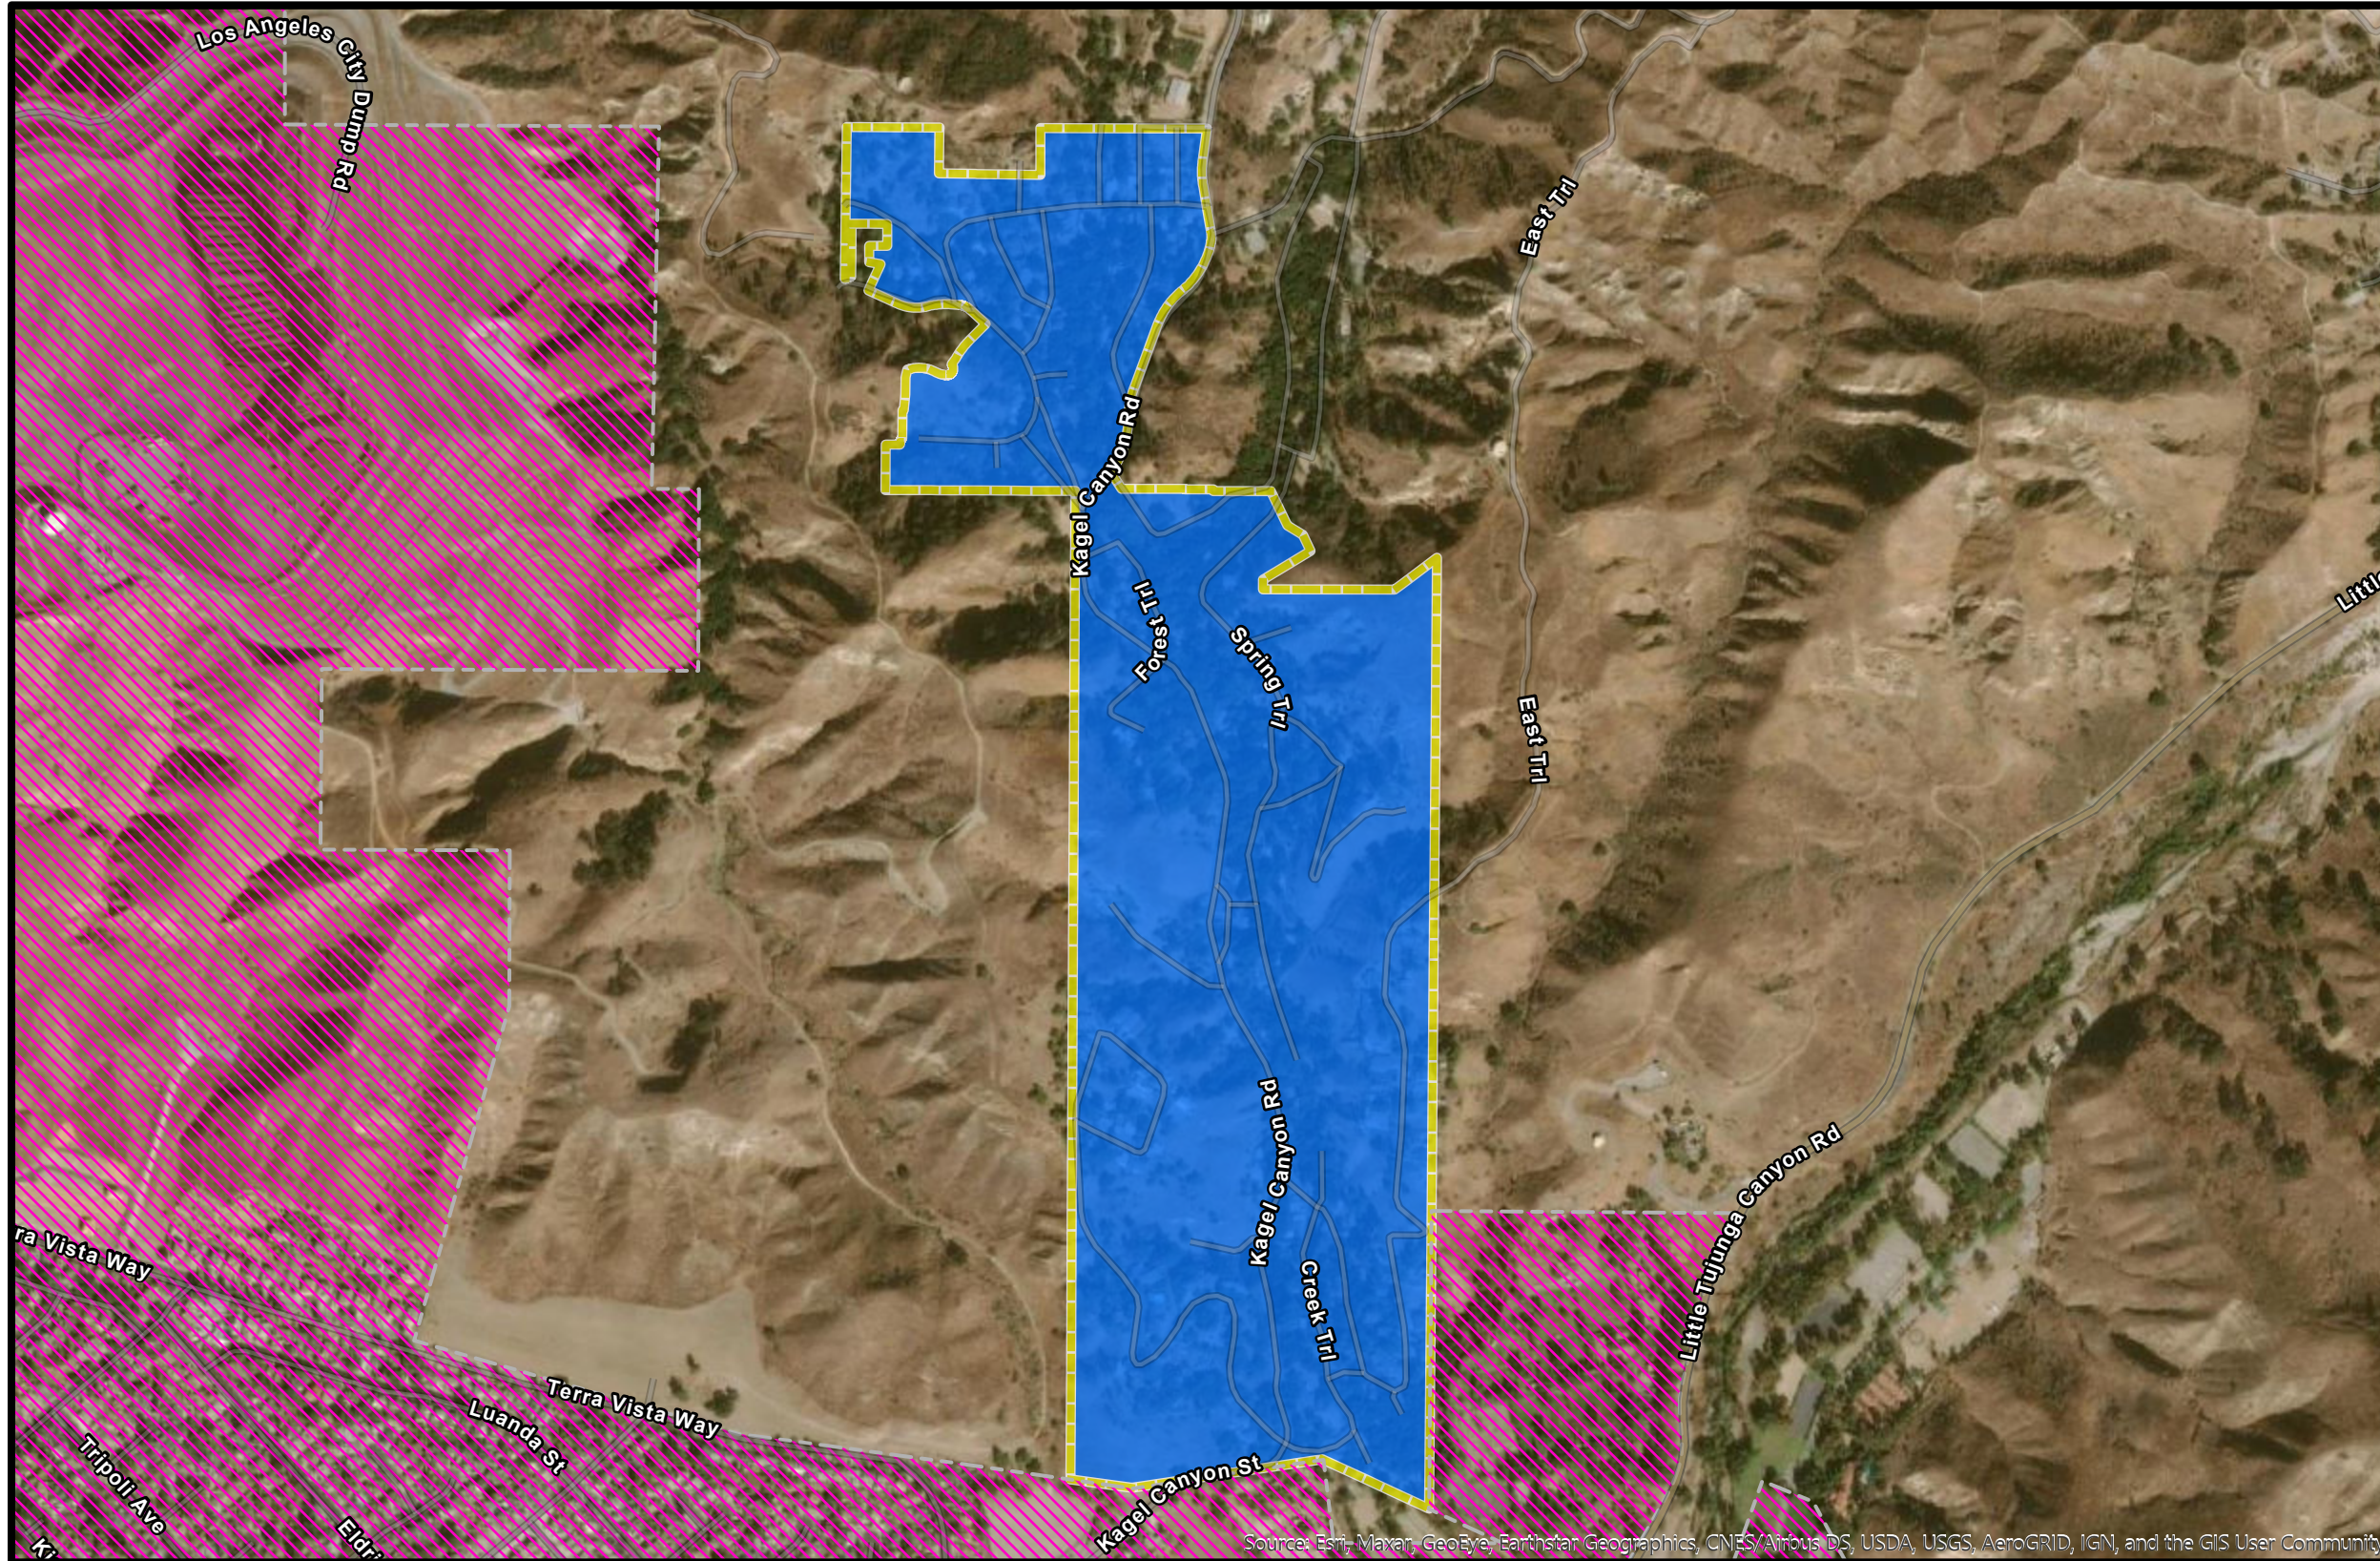

# Los Angeles County Waterworks District No. 21, Kagel Canyon

- LACo WWD No. 21
- CITY OF LOS ANGELES

Source: Esri, Maxar, GeoEye, Earthstar Geographics, CNES/Airbus DS, USDA, USGS, AeroGRID, IGN, and the GIS User Community