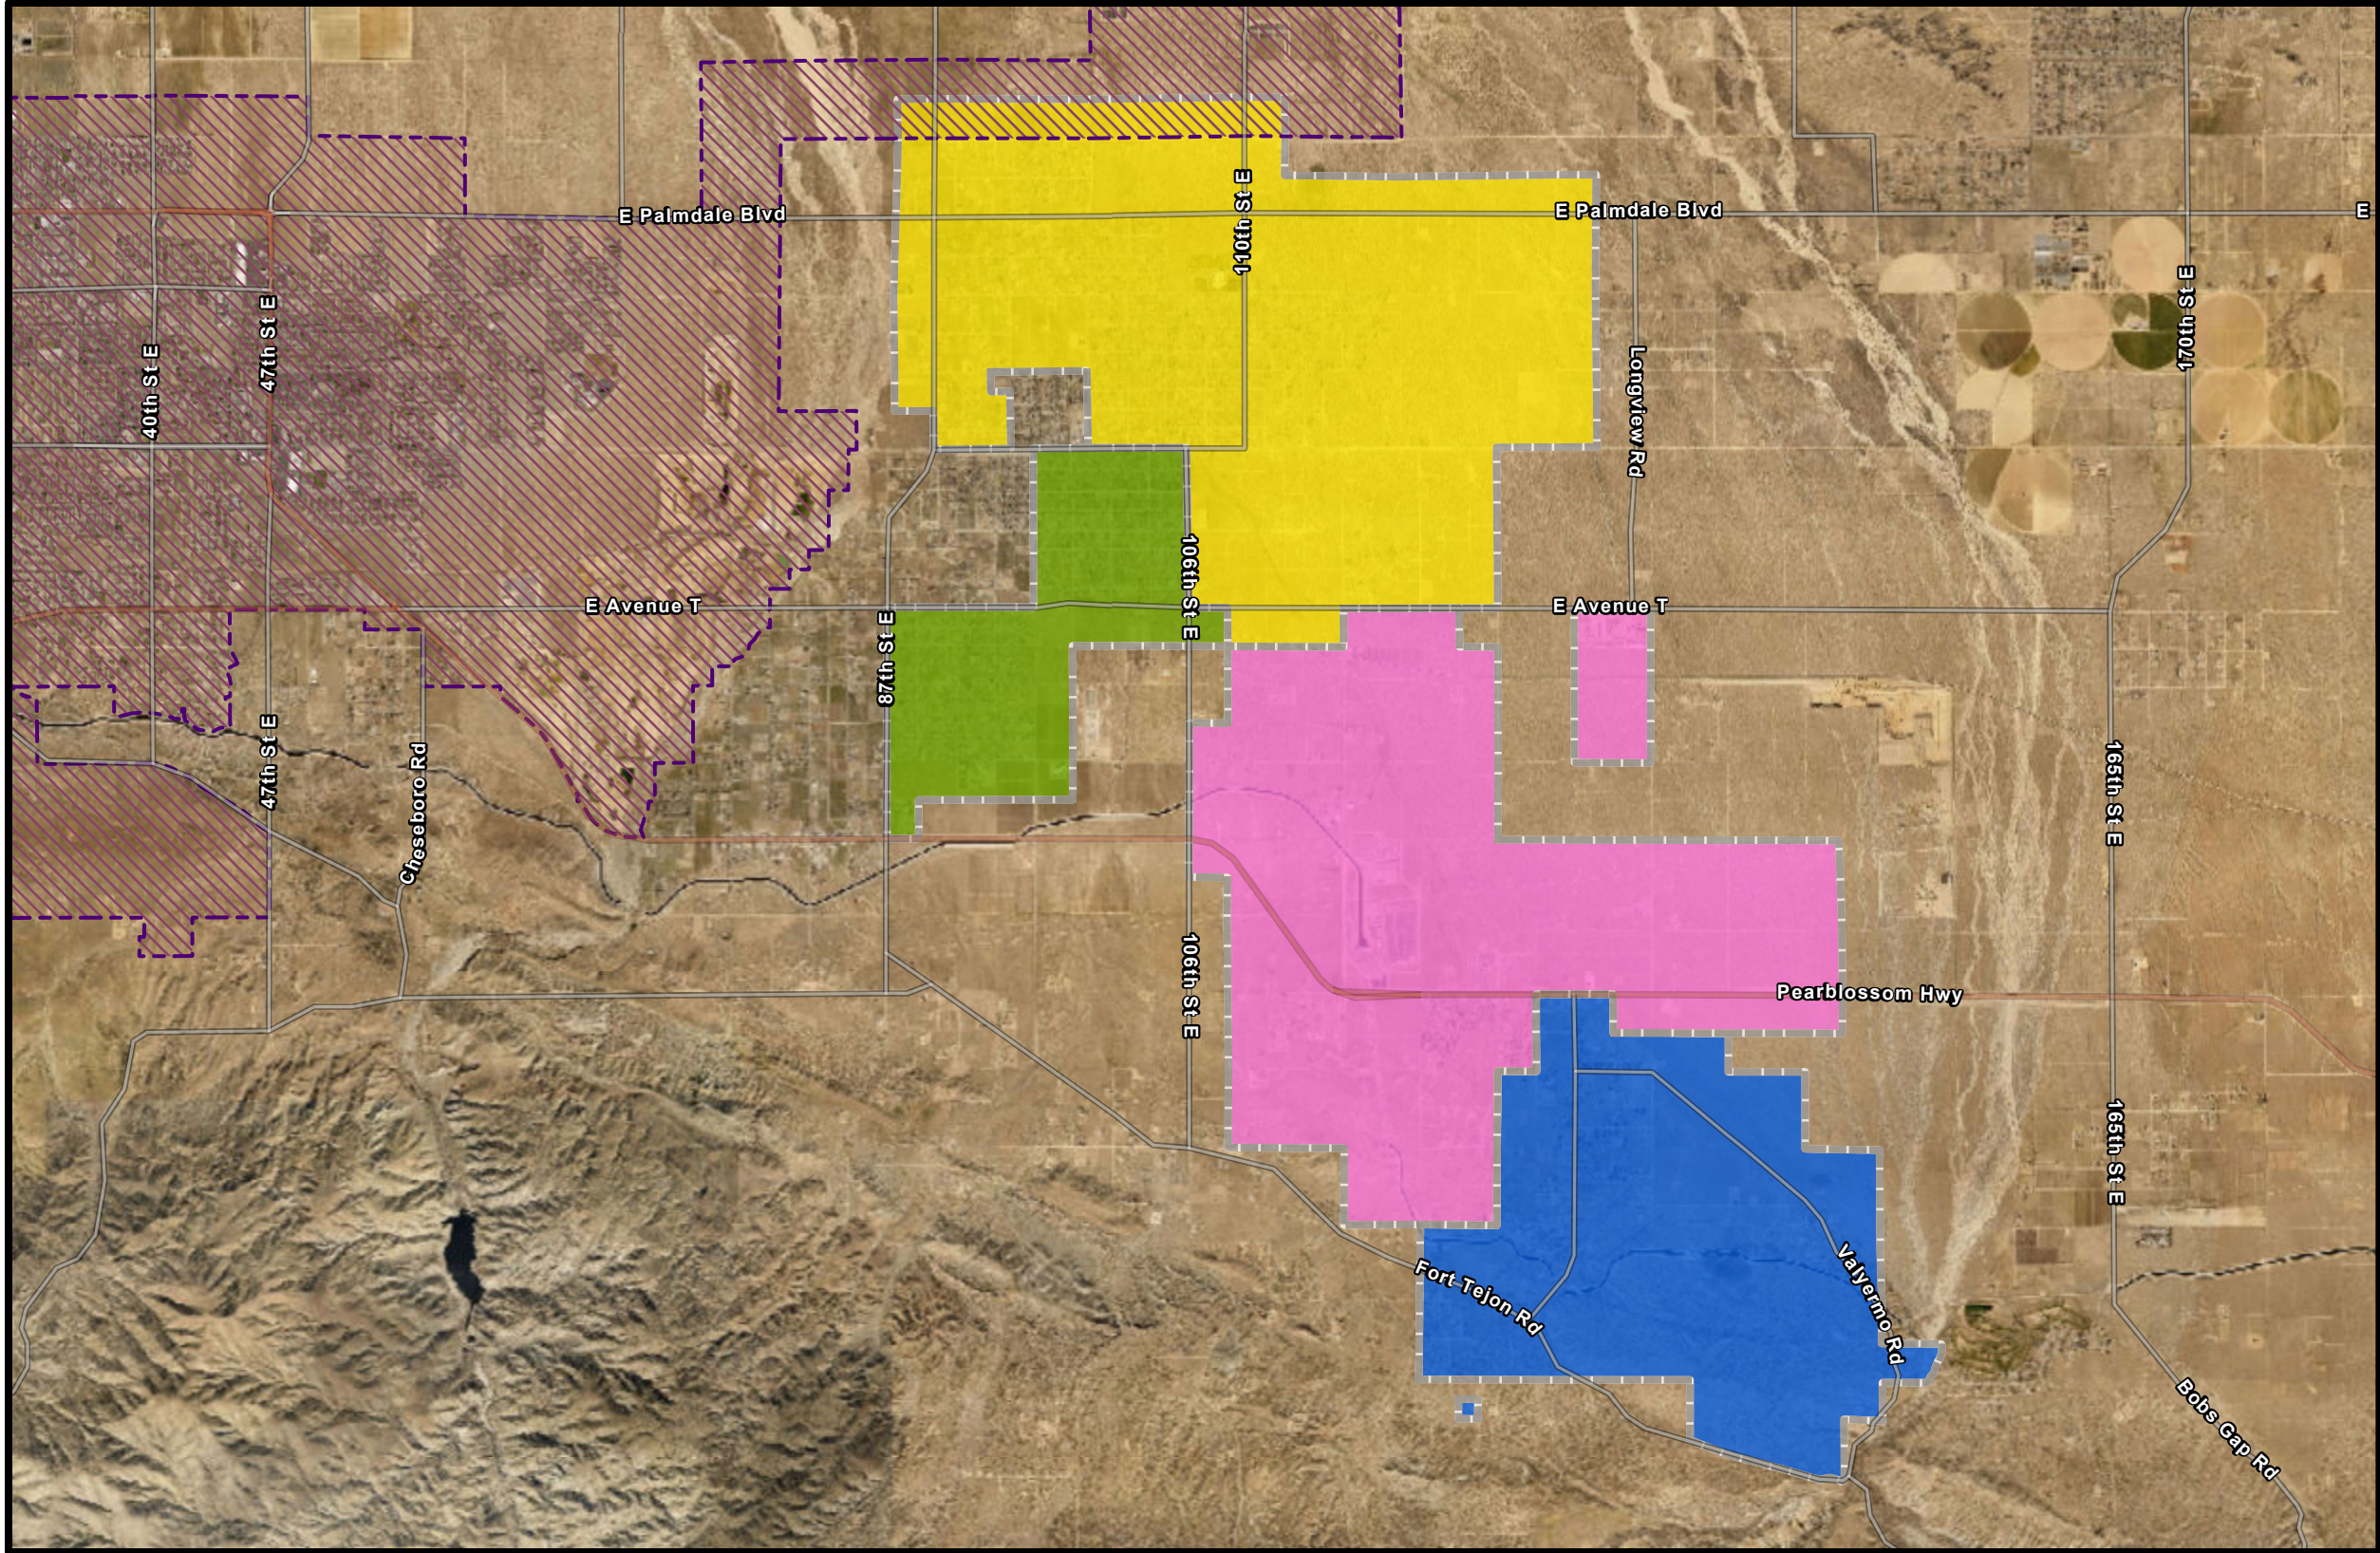

Los Angeles County Waterworks District 40, Regions 24, 27, 33 & 39

VICINITY MAP

- WWD No. 40-24, Pear Blossom**
- WWD No. 40-27, Littlerock**
- WWD No. 40-33, Sun Village**
- WWD No. 40-39, Rock Creek**
- CITY OF PALMDALE**

Miles