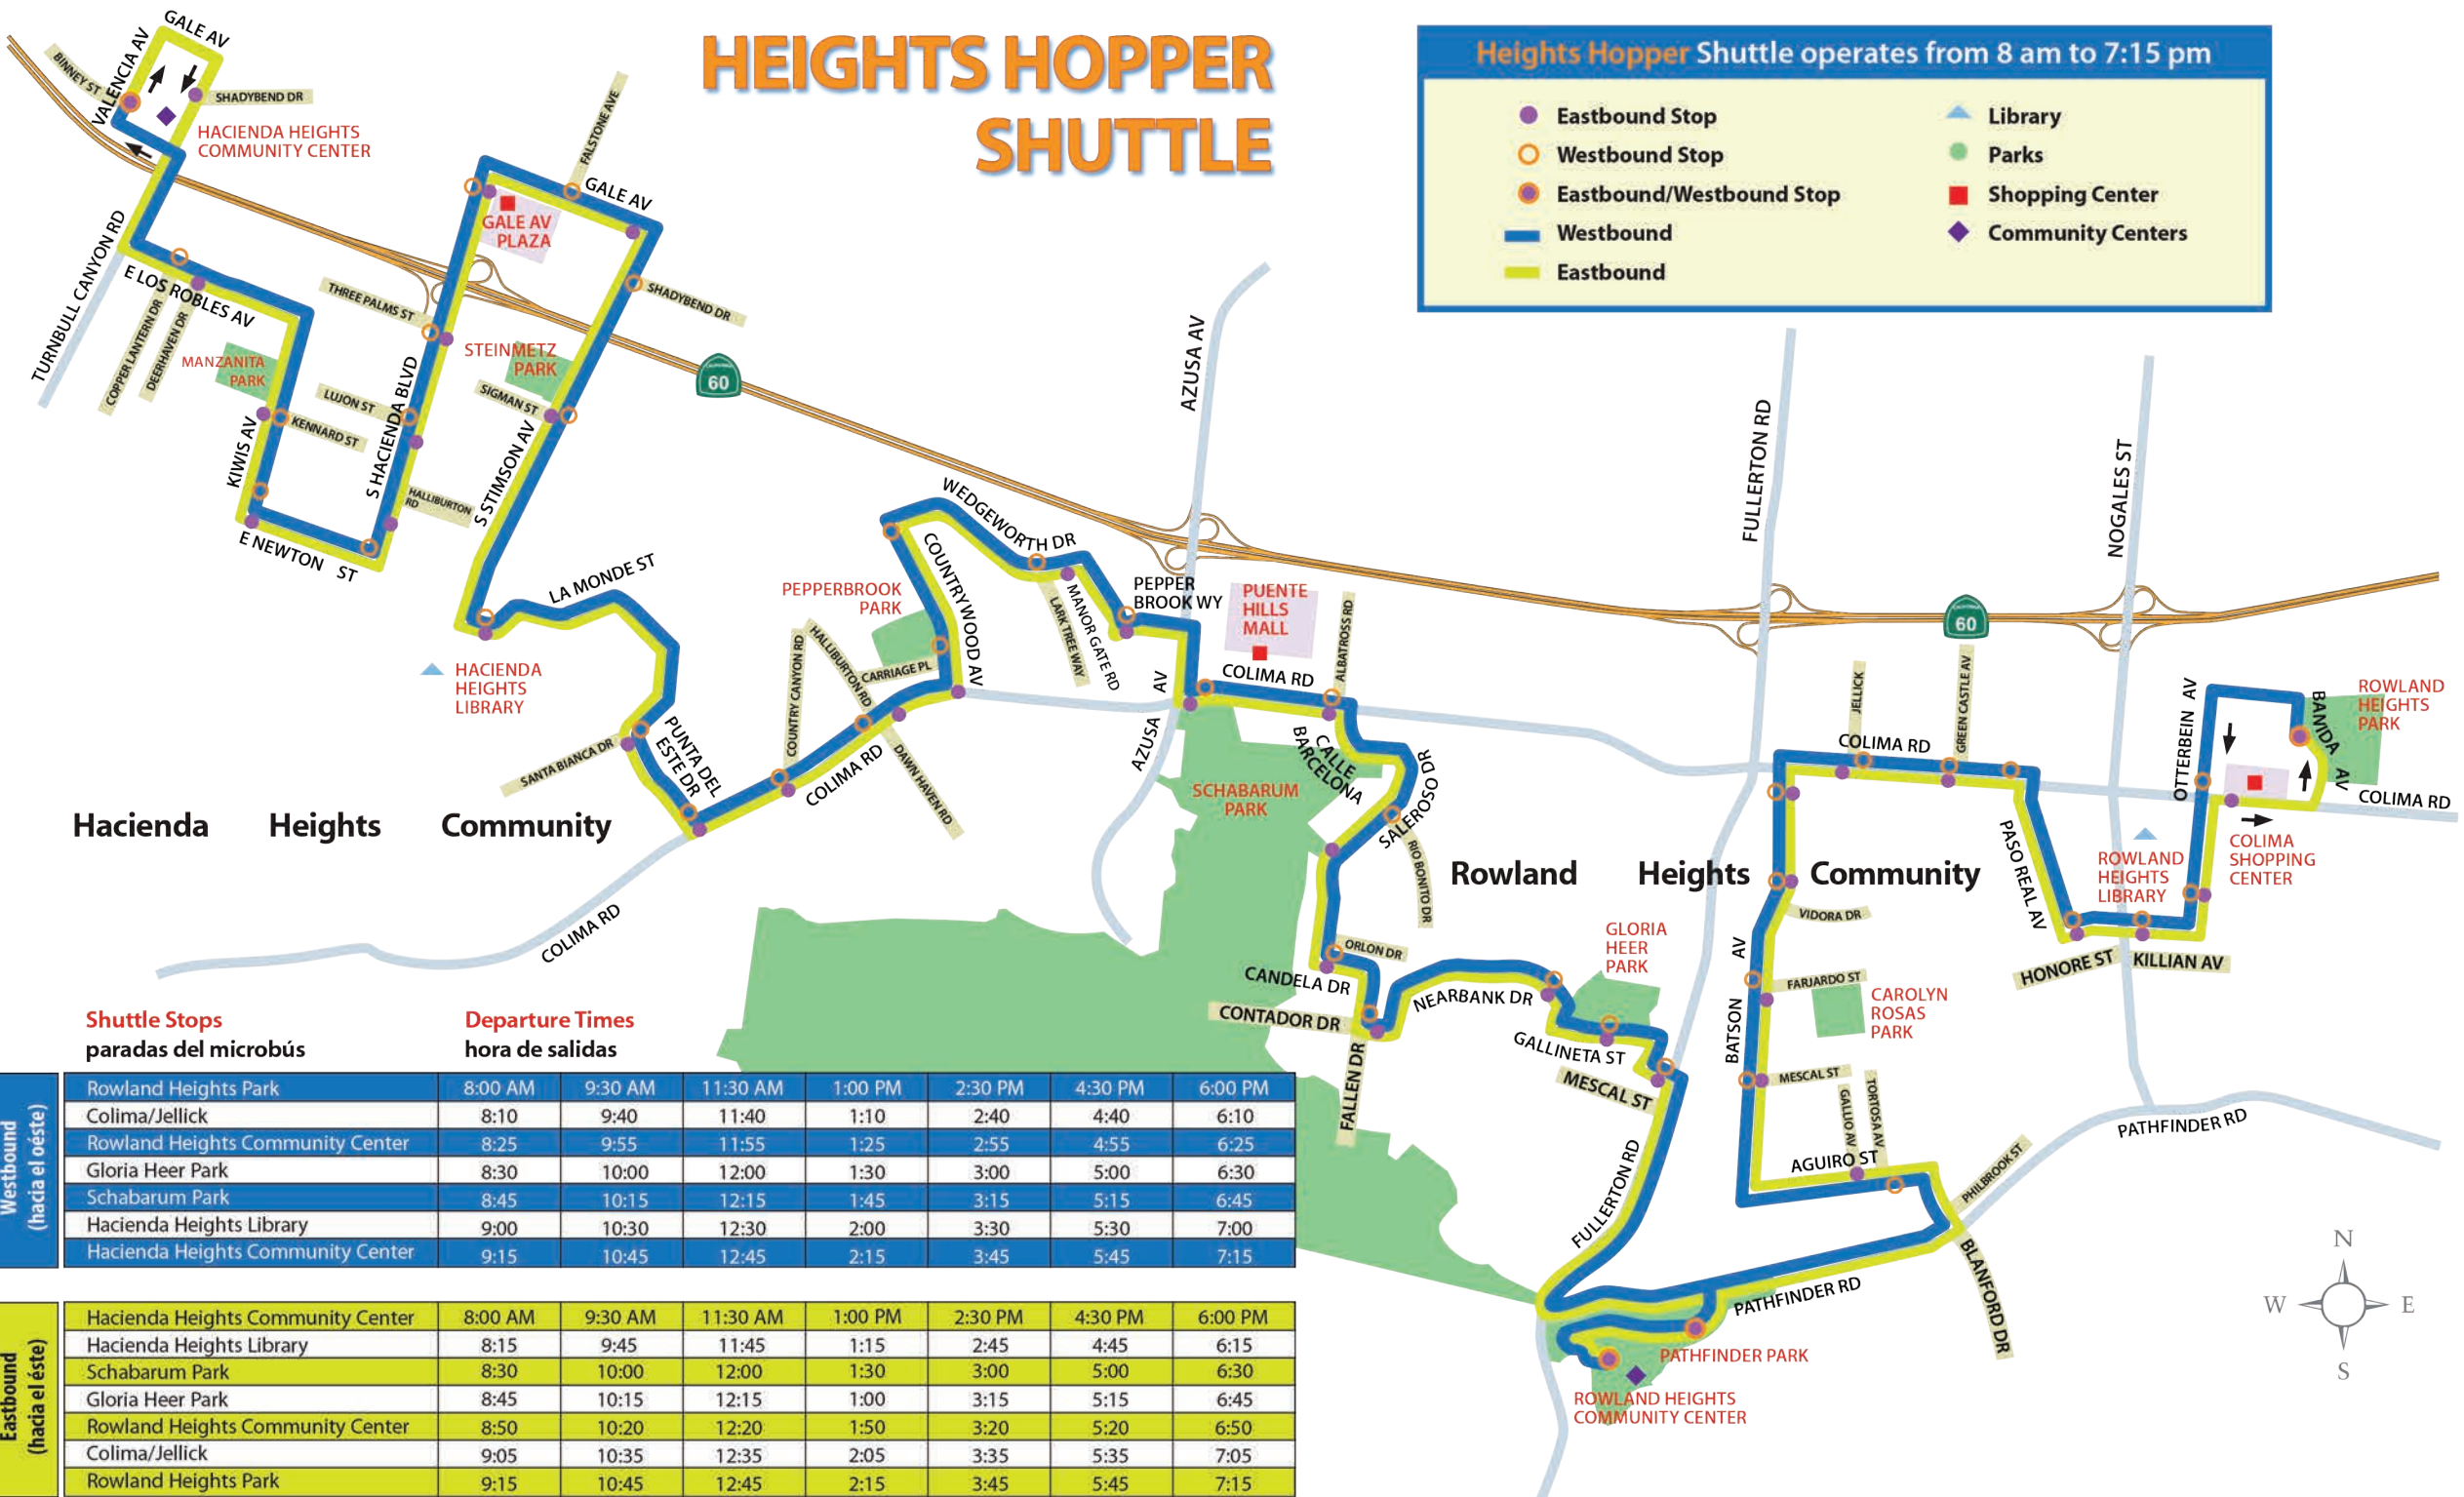

BIENVENIDOS!

WELCOME ABOARD!

HEIGHTS HOPPER SHUTTLE

Heights Hopper Shuttle operates from 8 am to 7:15 pm

- Eastbound Stop
- Westbound Stop
- Eastbound/Westbound Stop
- Westbound
- Eastbound
- ▲ Library
- Parks
- Shopping Center
- ◆ Community Centers

Shuttle Stops paradas del microbús

Departure Times hora de salidas

Westbound (hacia el oeste)	8:00 AM	9:30 AM	11:30 AM	1:00 PM	2:30 PM	4:30 PM	6:00 PM
Rowland Heights Park	8:00 AM	9:30 AM	11:30 AM	1:00 PM	2:30 PM	4:30 PM	6:00 PM
Colima/Jellick	8:10	9:40	11:40	1:10	2:40	4:40	6:10
Rowland Heights Community Center	8:25	9:55	11:55	1:25	2:55	4:55	6:25
Gloria Heer Park	8:30	10:00	12:00	1:30	3:00	5:00	6:30
Schabarum Park	8:45	10:15	12:15	1:45	3:15	5:15	6:45
Hacienda Heights Library	9:00	10:30	12:30	2:00	3:30	5:30	7:00
Hacienda Heights Community Center	9:15	10:45	12:45	2:15	3:45	5:45	7:15

Eastbound (hacia el este)	8:00 AM	9:30 AM	11:30 AM	1:00 PM	2:30 PM	4:30 PM	6:00 PM
Hacienda Heights Community Center	8:00 AM	9:30 AM	11:30 AM	1:00 PM	2:30 PM	4:30 PM	6:00 PM
Hacienda Heights Library	8:15	9:45	11:45	1:15	2:45	4:45	6:15
Schabarum Park	8:30	10:00	12:00	1:30	3:00	5:00	6:30
Gloria Heer Park	8:45	10:15	12:15	1:00	3:15	5:15	6:45
Rowland Heights Community Center	8:50	10:20	12:20	1:50	3:20	5:20	6:50
Colima/Jellick	9:05	10:35	12:35	2:05	3:35	5:35	7:05
Rowland Heights Park	9:15	10:45	12:45	2:15	3:45	5:45	7:15