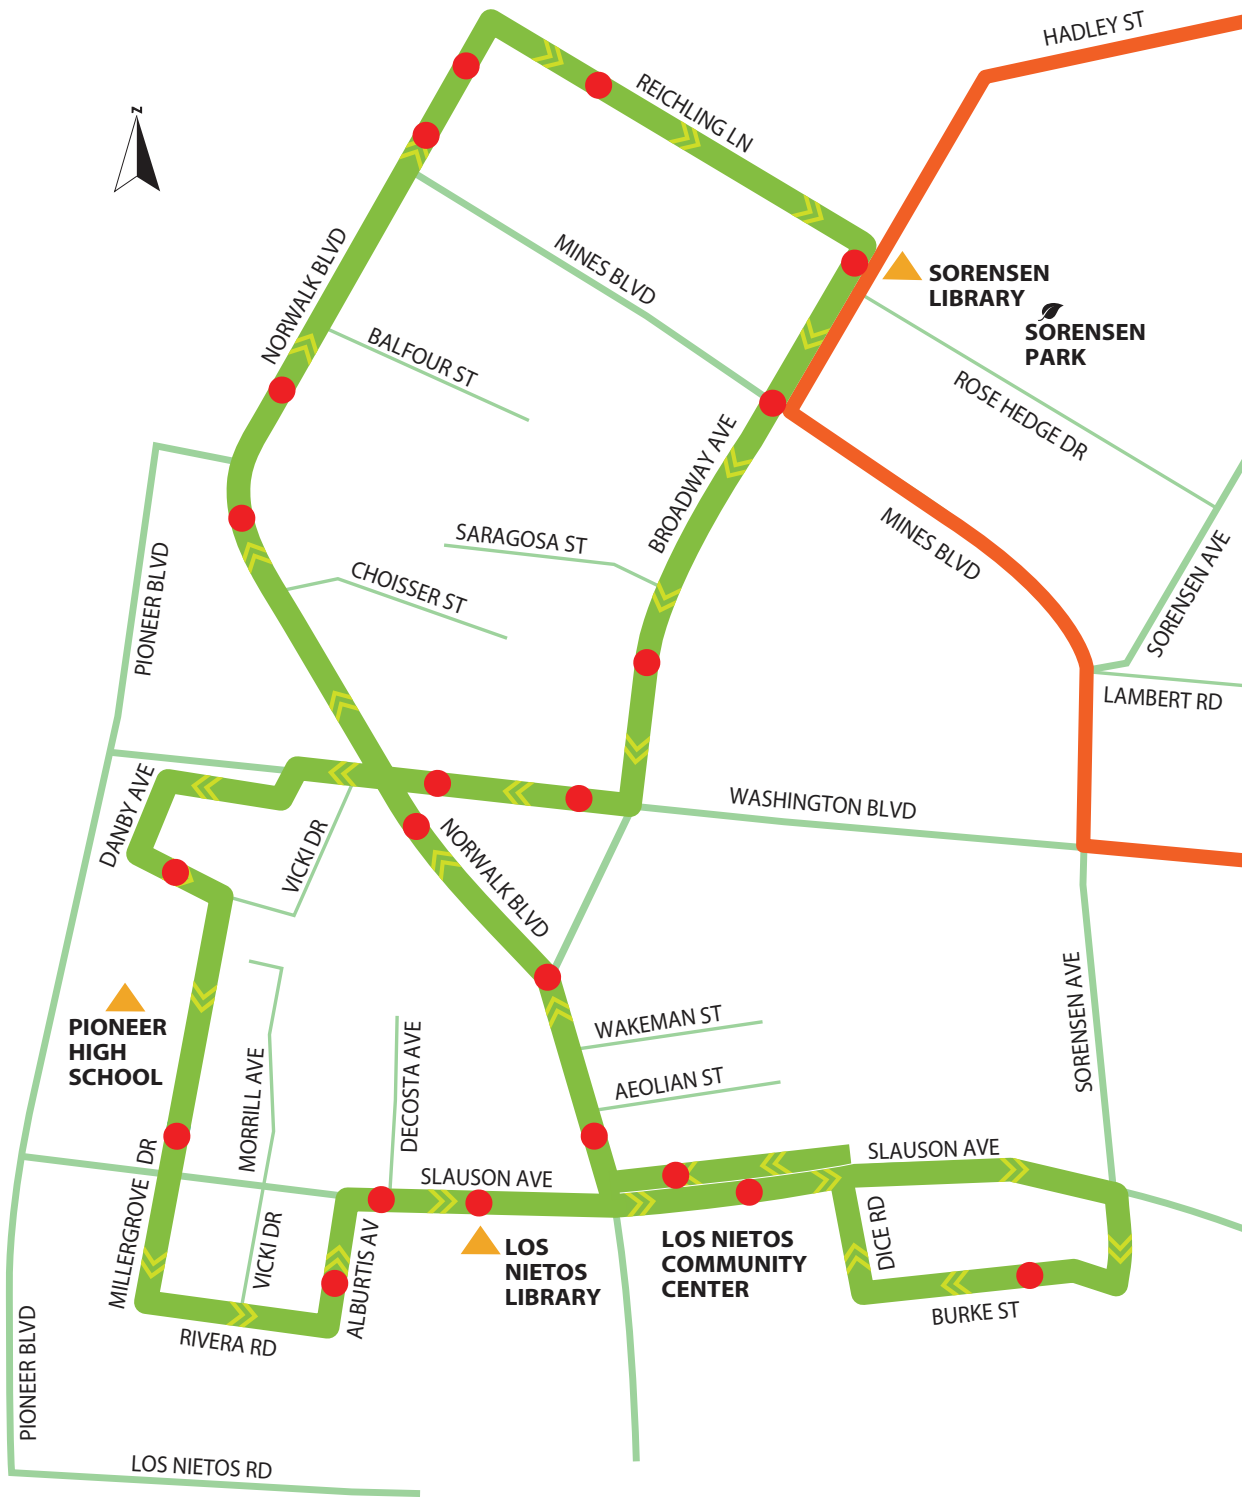

# Sunshine Shuttle

- █ Route C
- █ Route A
- Shuttle Stop
- ▲ Schools and Libraries

## Route C (Ruta C)

|  |          |          |          |          |          |         |         |         |         |         |         |         |         |         |
|--|----------|----------|----------|----------|----------|---------|---------|---------|---------|---------|---------|---------|---------|---------|
| <b>Sorensen Park</b>                     | AM 10:00 | AM 10:30 | AM 11:00 | AM 11:30 | PM 12:00 | PM 1:30 | PM 2:00 | PM 2:30 | PM 3:00 | PM 3:30 | PM 4:00 | PM 4:30 | PM 5:00 | PM 5:30 |
| <b>Pioneer High School</b>               | 10:10    | 10:40    | 11:10    | 11:40    | 12:10    | 1:40    | 2:10    | 2:40    | 3:10    | 3:40    | 4:10    | 4:40    | 5:10    | 5:40    |
| <b>Los Nietos Middle School</b>          | 10:15    | 10:45    | 11:15    | 11:45    | 12:15    | 1:45    | 2:15    | 2:45    | 3:15    | 3:45    | 4:15    | 4:45    | 5:15    | 5:45    |
| <b>Los Nietos Community Center</b>       | 10:20    | 10:50    | 11:20    | 11:50    | 12:20    | 1:50    | 2:20    | 2:50    | 3:20    | 3:50    | 4:20    | 4:50    | 5:20    | 5:50    |
| <b>Norwalk Blvd/<br/>Washington Blvd</b> | 10:25    | 10:55    | 11:25    | 11:55    | 12:25    | 1:55    | 2:25    | 2:55    | 3:25    | 3:55    | 4:25    | 4:55    | 5:25    | 5:55    |
| <b>Sorensen Park</b>                     | 10:30    | 11:00    | 11:30    | 12:00    | 12:30    | 2:00    | 2:30    | 3:00    | 3:30    | 4:00    | 4:30    | 5:00    | 5:30    | 6:00    |