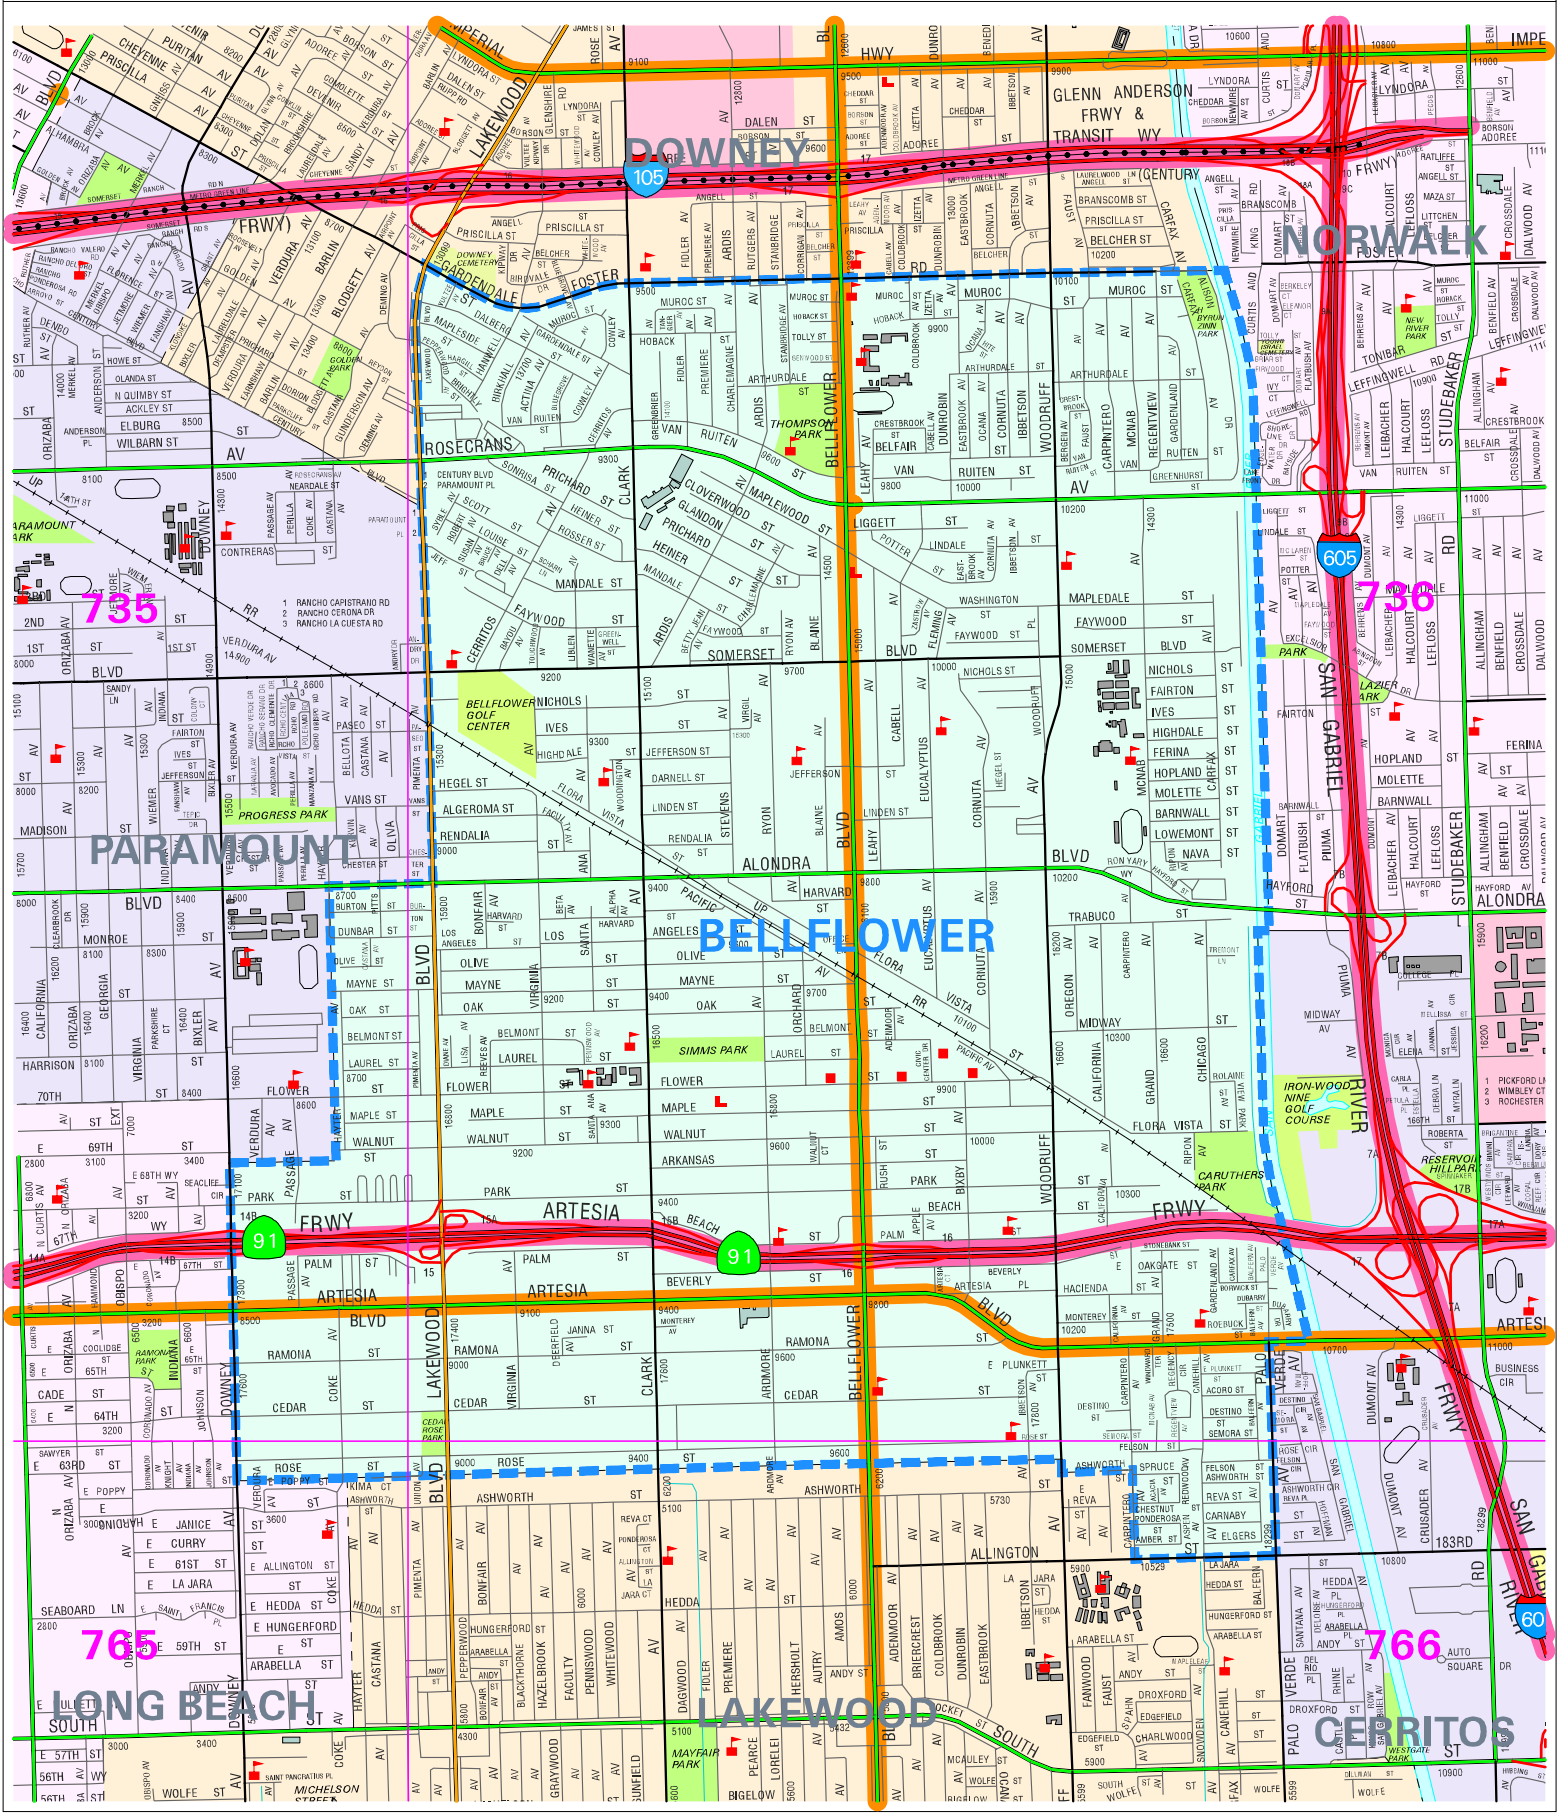

- City Boundary
- Freeway Disaster Route
- Disaster Route
- Thomas Guide Page Grid

CITY OF BELLFLOWER

(Map Size: 8.5" x 11")

AML:s:\arospace\w\arcservices\aml_dir\bellflower.aml Prepared by: DLACY