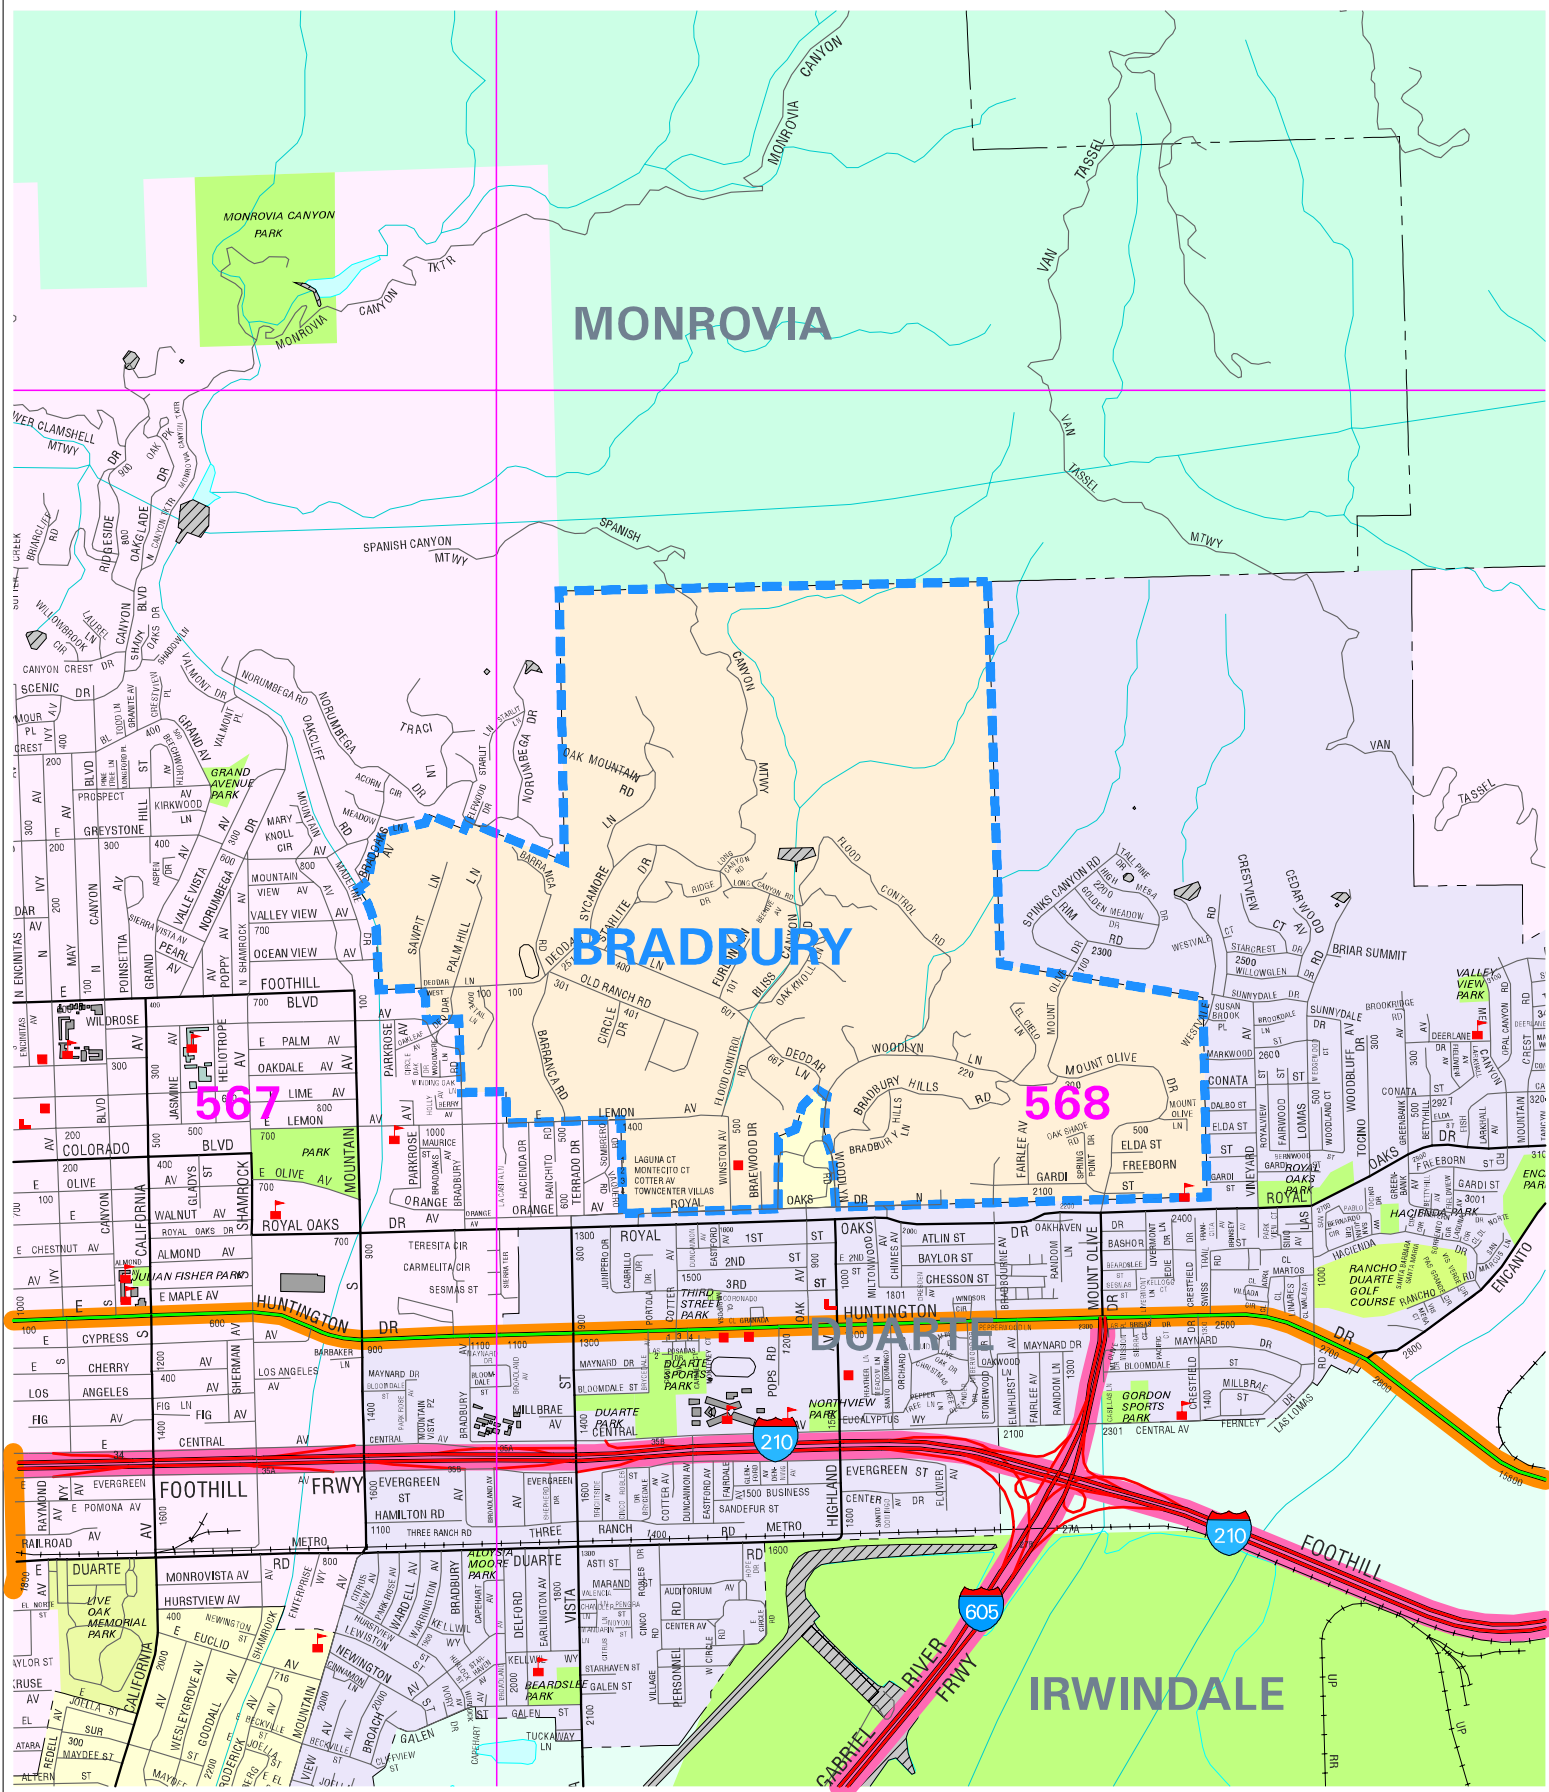

- City Boundary
- Freeway Disaster Route
- Disaster Route
- Thomas Guide Page Grid

CITY OF BRADBURY

(Map Size: 8.5" x 11")

AML:s:\arcspac\wk_05services\aml_dir\bradbury.aml Prepared by DLACY