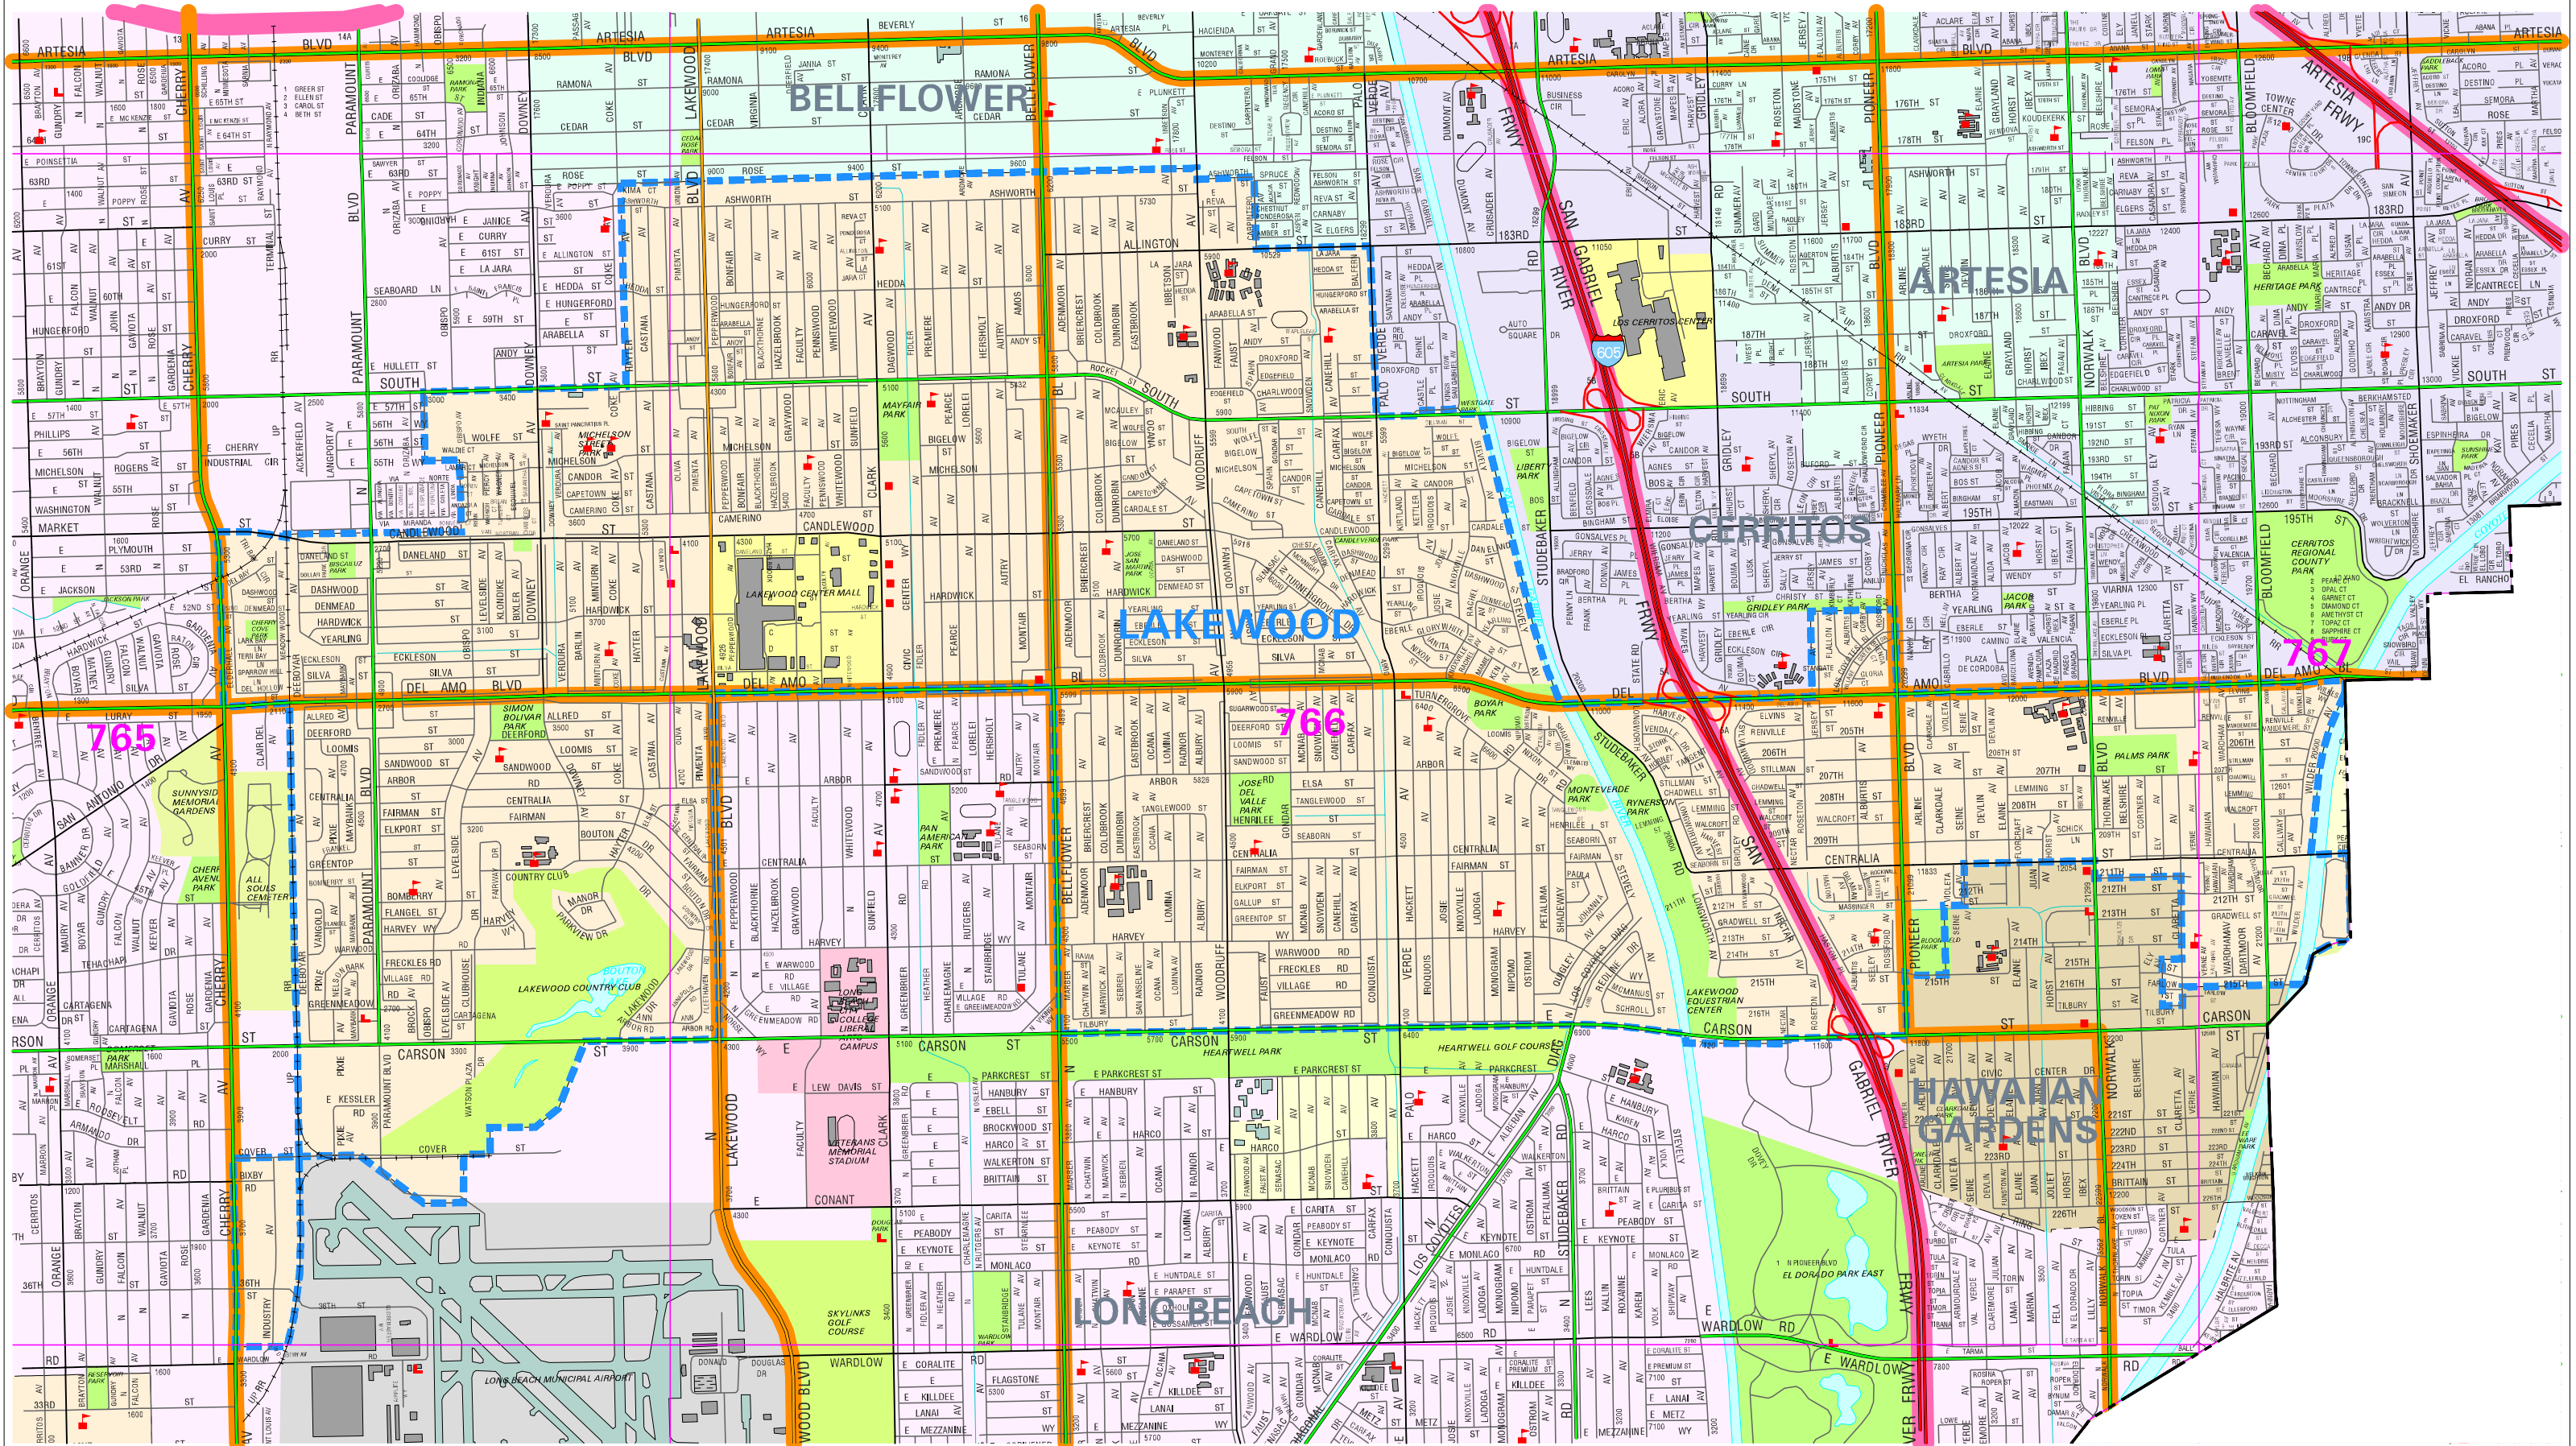

- City Boundary
- Freeway Disaster Route
- Disaster Route
- Thomas Guide Page Grid

CITY OF LAKEWOOD

(Map Size: 17" x 11")

AML:s:arspace\wk_dservices\aml_dirform\dirform_std.aml Prepared by: FFEFRAN