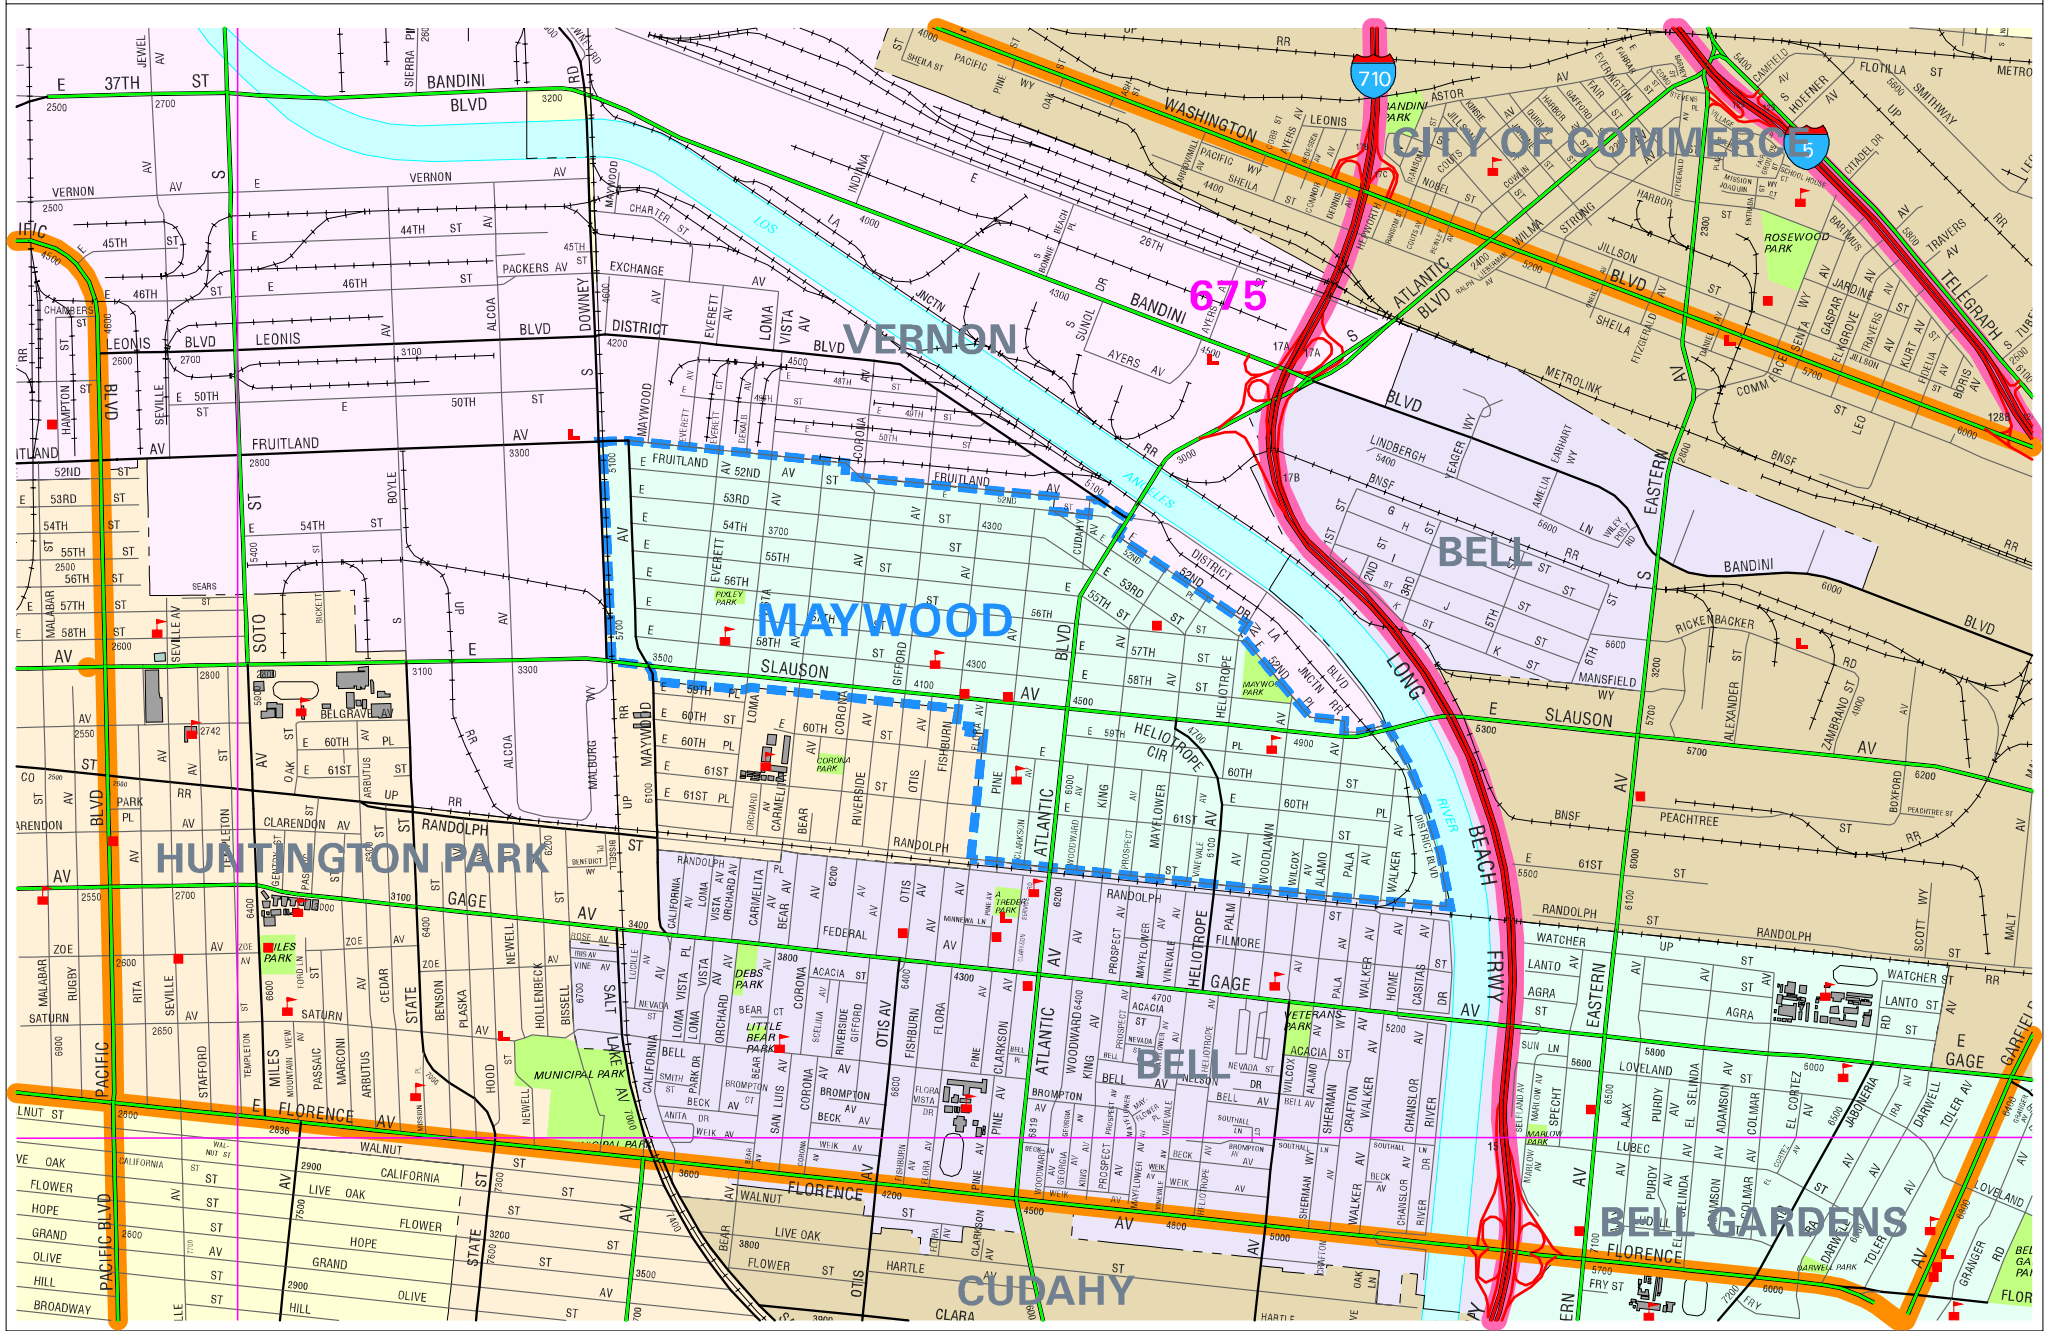

- ▬▬▬ City Boundary
- ▬▬▬ Freeway Disaster Route
- ▬▬▬ Disaster Route
- ▬▬▬ Thomas Guide Page Grid

CITY OF MAYWOOD

(Map Size: 11" x 8.5")

AML:s:\arcspac\wk\dservices\aml_dirform\dirform_std.aml Prepared by: DLACY