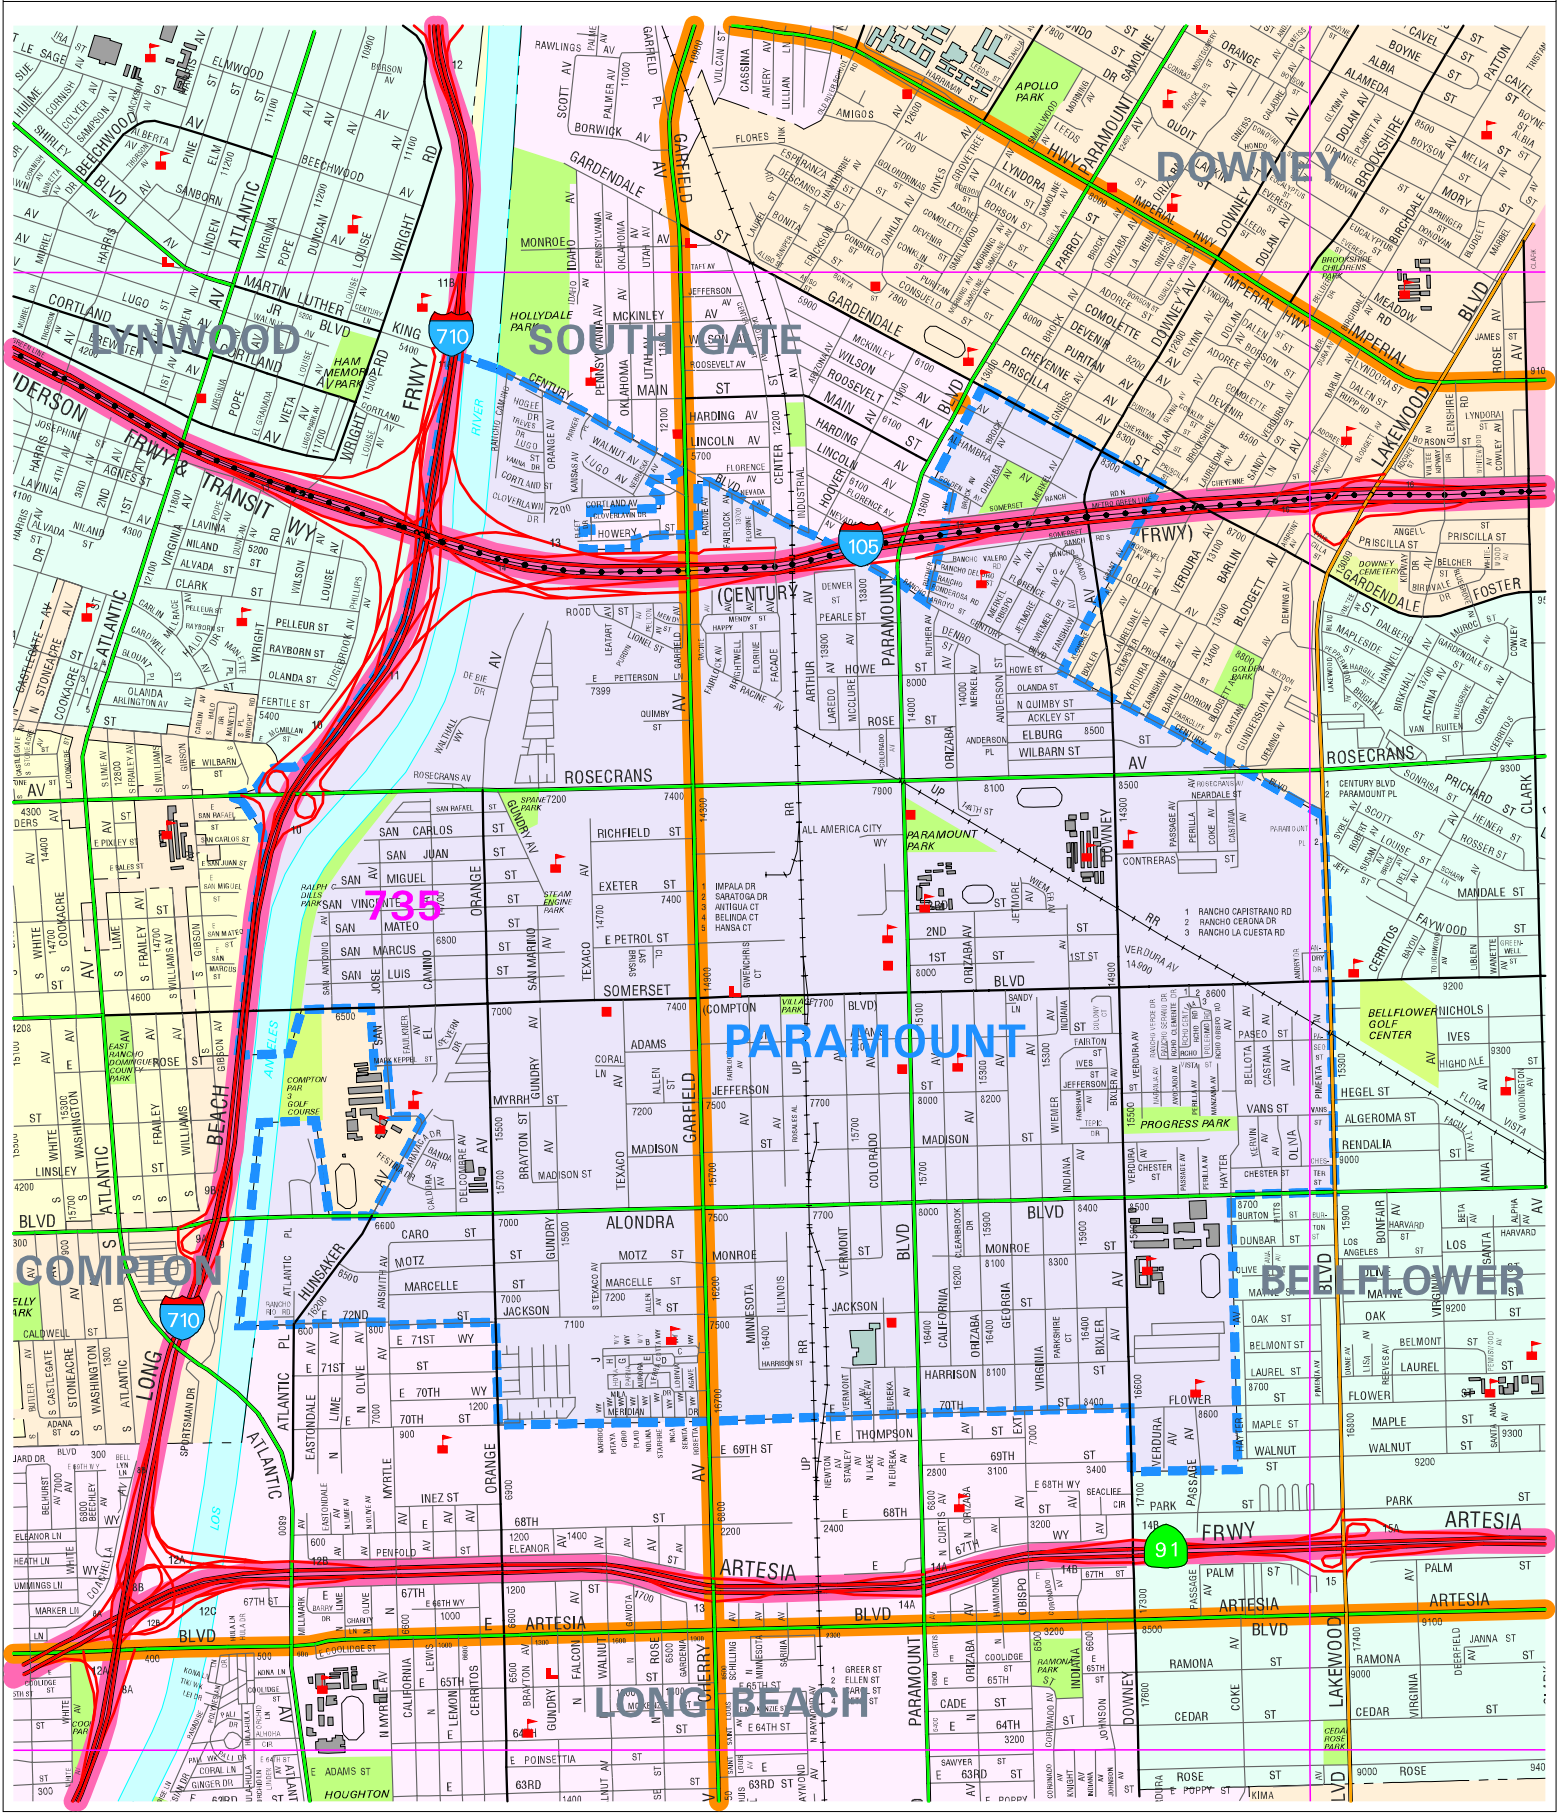

- ▬▬▬ City Boundary
- ▬▬▬ Freeway Disaster Route
- ▬▬▬ Disaster Route
- ▬▬▬ Thomas Guide Page Grid

CITY OF PARAMOUNT

(Map Size: 8.5" x 11")

AML:s:\arcspacelam\dir\form\dirform_std.aml Prepared by: DLACY