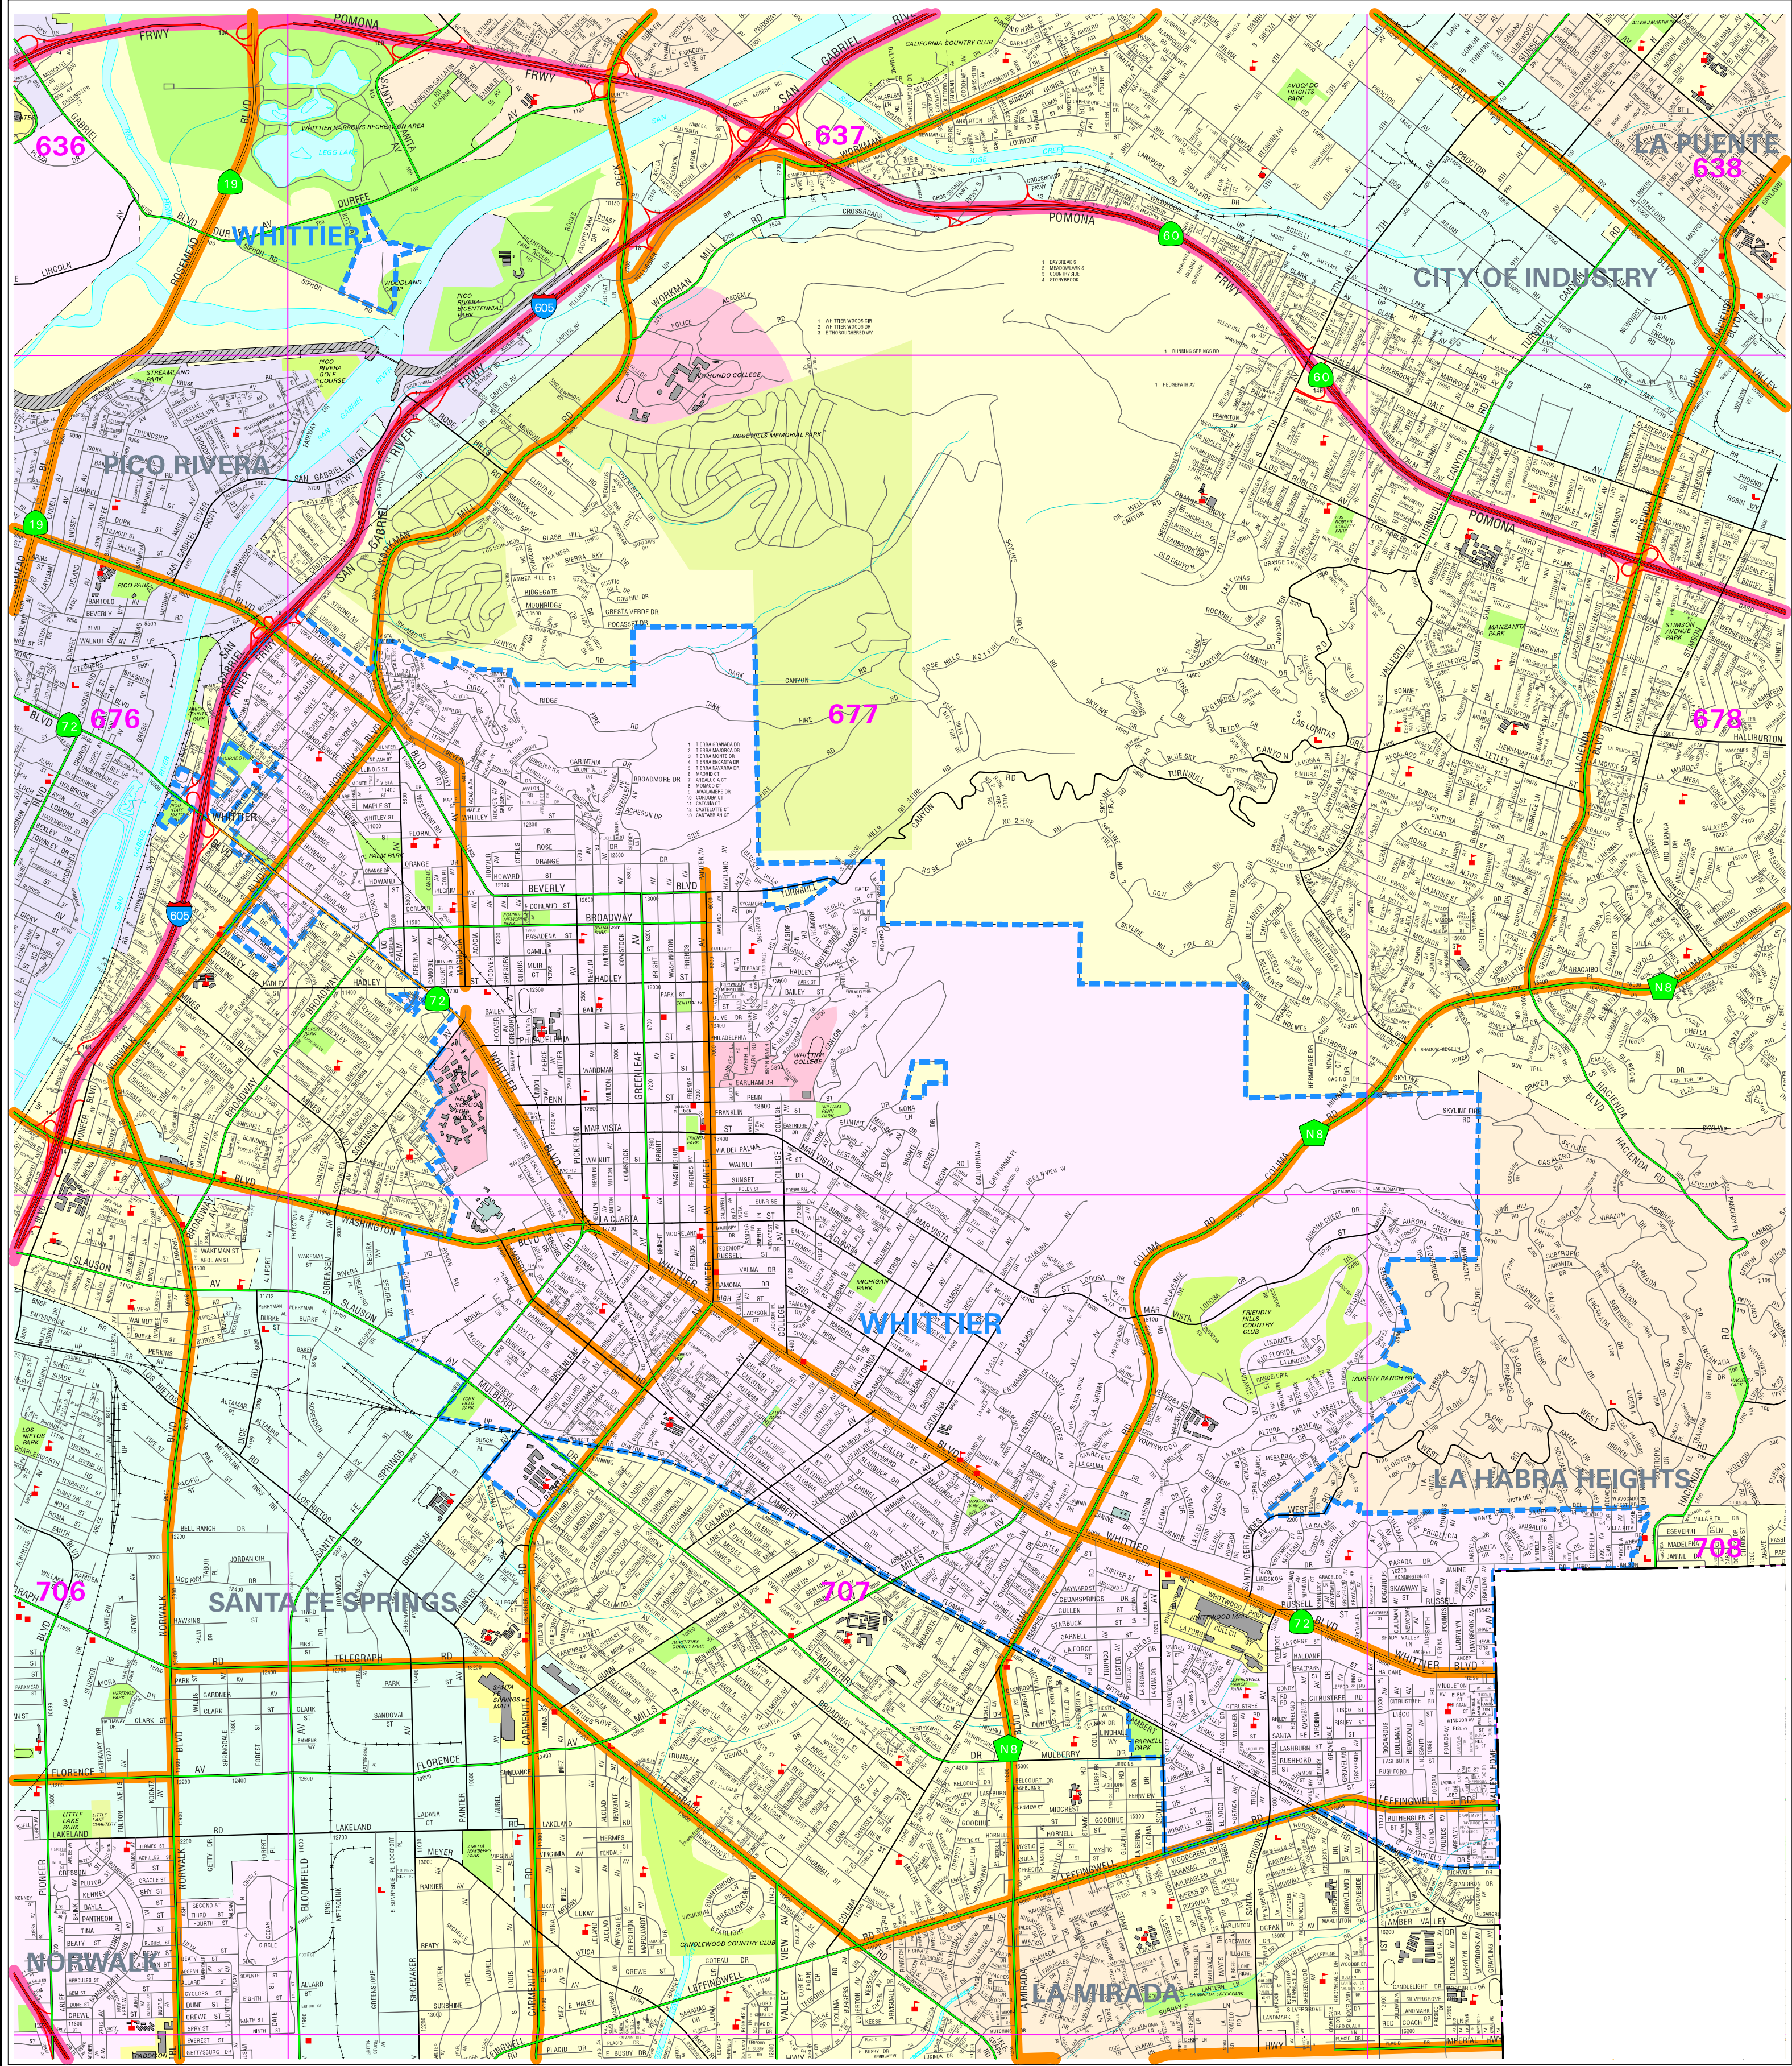

CITY OF WHITTIER

(Map Size: 17" x 22")

- City Boundary
- Freeway Disaster Route
- Disaster Route
- Thomas Guide Page Grid

AML:s:\arspace\am\dlr\whittier.aml Prepared by: DLACY