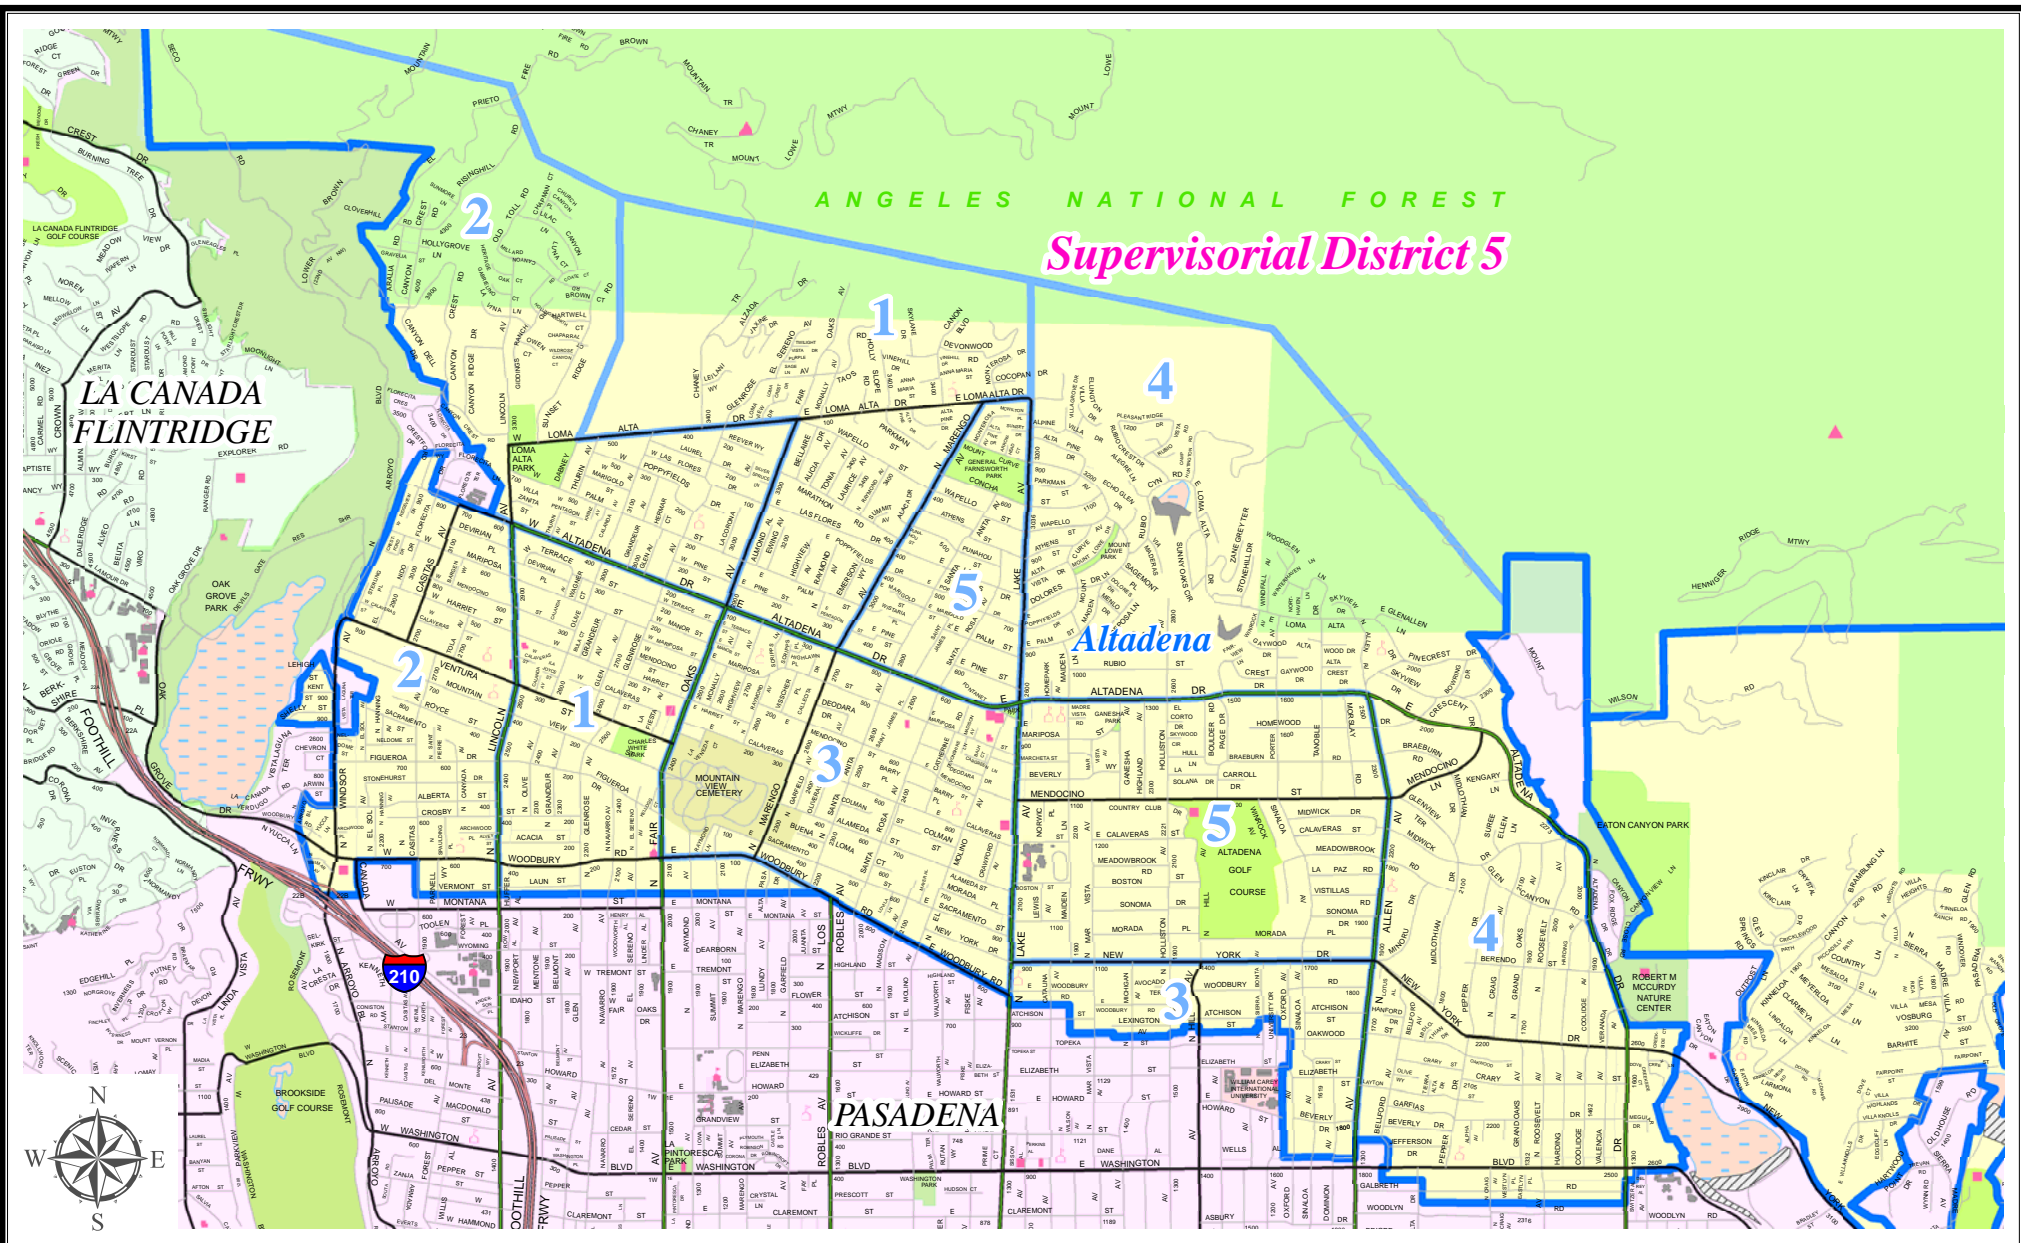

**TRASH  
AREA COLLECTION**

- 1 Monday
- 2 Tuesday
- 3 Wednesday
- 4 Thursday
- 5 Friday

*Altadena / Kinneloa Mesa  
Residential Franchise  
Trash Collection Schedule*

Data contained in this map is produced in whole or part from the Thomas Bros. Maps ©. This map is copyrighted, and reproduced with permission granted, by Thomas Bros. Maps ©. All rights reserved.

## Detail A - Altadena / Kinneloa Mesa Residential Franchise Trash Collection Schedule

TRASH AREA COLLECTION	
1	Monday
2	Tuesday
3	Wednesday
4	Thursday
5	Friday

Data contained in this map is produced in whole or part from the Thomas Bros. Maps ©. This map is copyrighted, and reproduced with permission granted, by Thomas Bros. Maps ©. All rights reserved.

**Supervisory District 5**

**Kinneloa Mesa**

5

**TRASH AREA COLLECTION**  
5 Friday

**Detail B - Altadena / Kinneloa Mesa Residential Franchise Trash Collection Schedule**

Data contained in this map is produced in whole or part from the Thomas Bros. Maps ©. This map is copyrighted, and reproduced with permission granted, by Thomas Bros. Maps ©. All rights reserved.