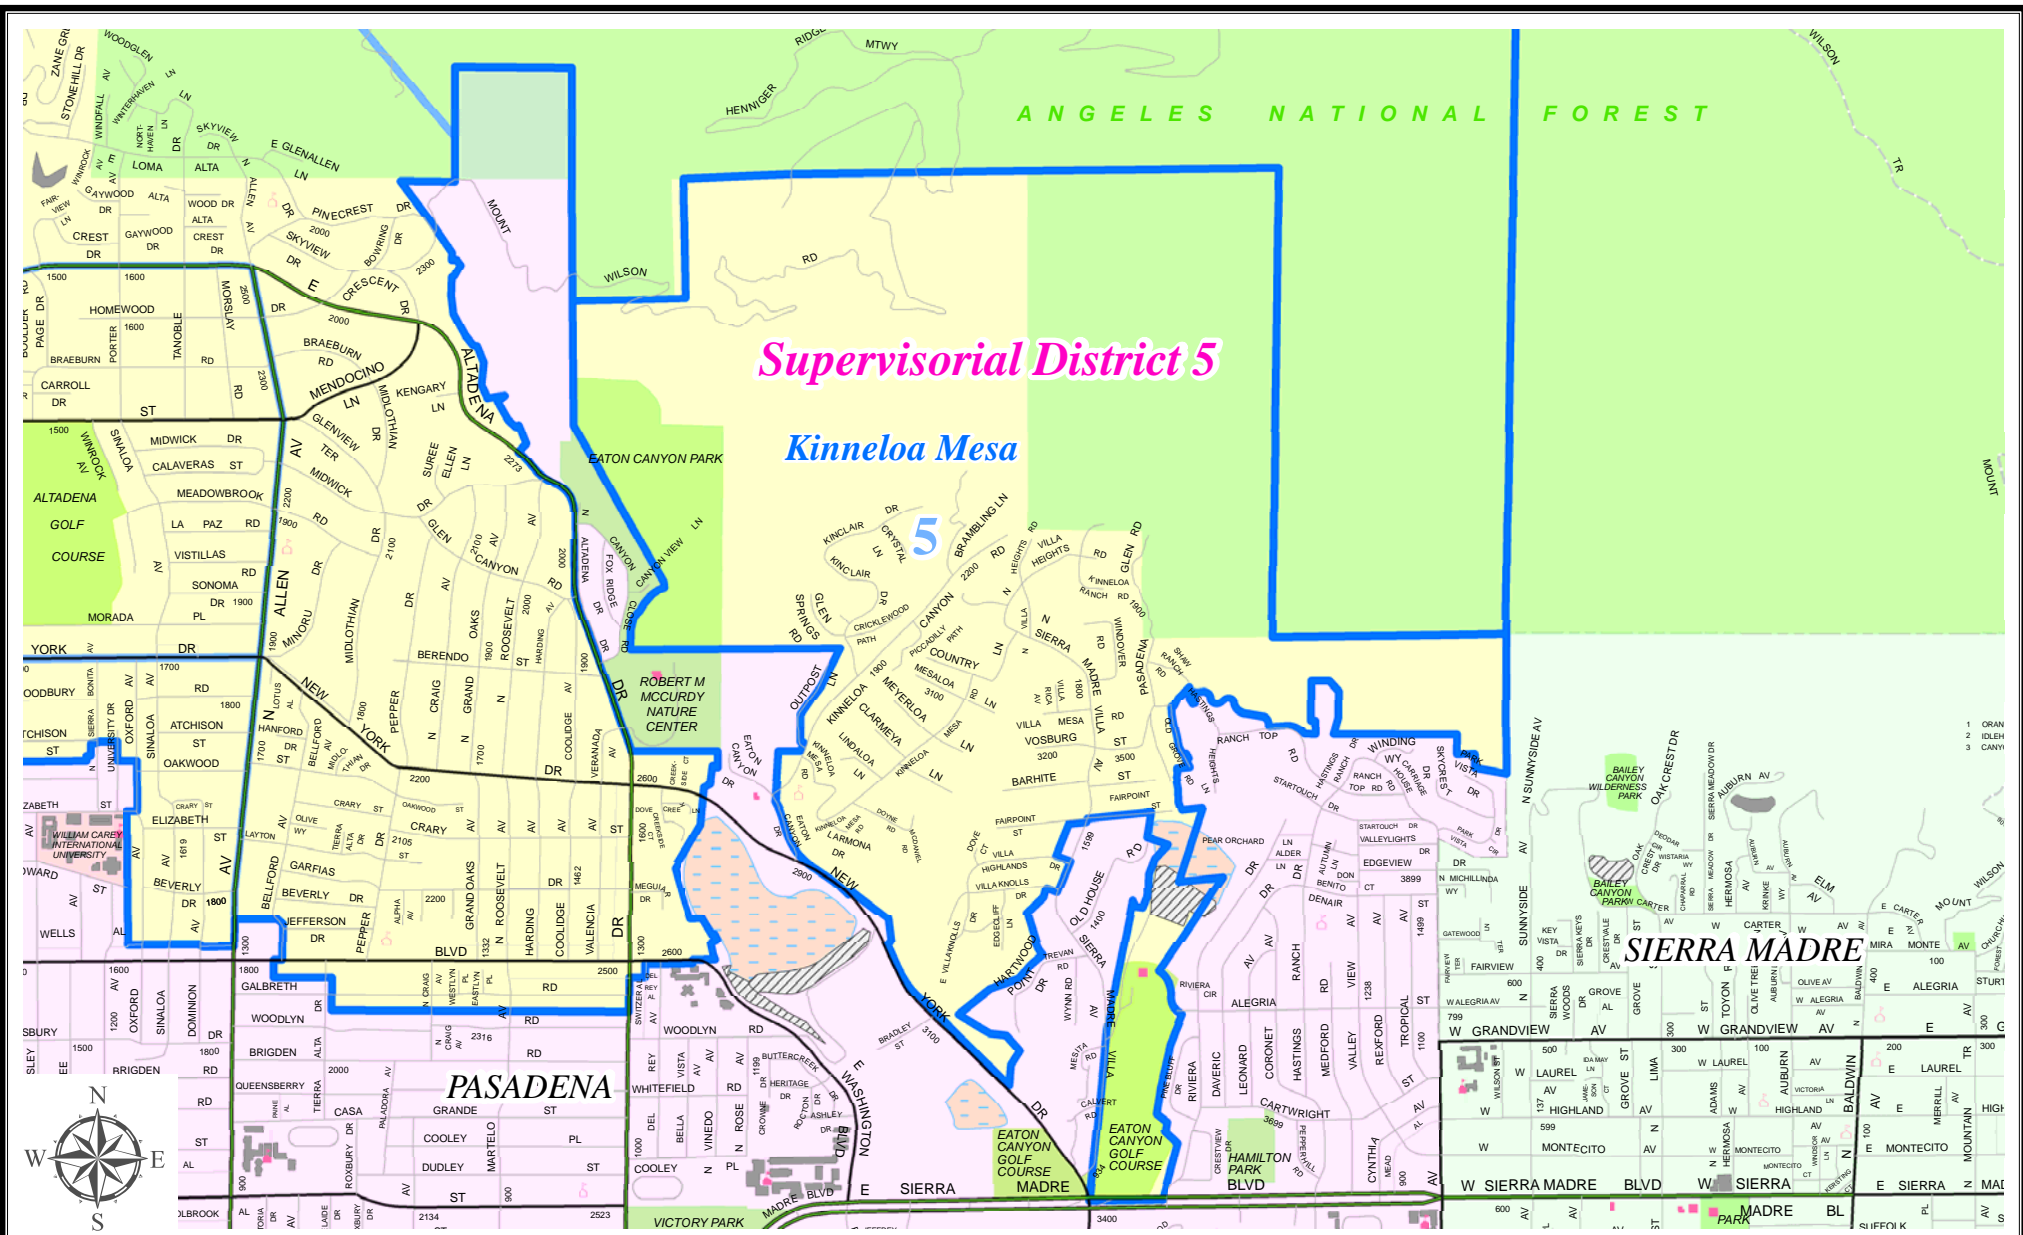

**TRASH  
AREA COLLECTION**

- 1 Monday
- 2 Tuesday
- 3 Wednesday
- 4 Thursday
- 5 Friday

*Altadena / Kinneloa Mesa  
Residential Franchise  
Trash Collection Schedule*

Data contained in this map is produced in whole or part from the Thomas Bros. Maps ©. This map is copyrighted, and reproduced with permission granted, by Thomas Bros. Maps ©. All rights reserved.

## Detail A - Altadena / Kinneloa Mesa Residential Franchise Trash Collection Schedule

TRASH AREA COLLECTION	
1	Monday
2	Tuesday
3	Wednesday
4	Thursday
5	Friday

Data contained in this map is produced in whole or part from the Thomas Bros. Maps ©. This map is copyrighted, and reproduced with permission granted, by Thomas Bros. Maps ©. All rights reserved.

**Supervisory District 5**

**Kinneloa Mesa**

5

**TRASH AREA COLLECTION**  
5 Friday

**Detail B - Altadena / Kinneloa Mesa Residential Franchise Trash Collection Schedule**

Data contained in this map is produced in whole or part from the Thomas Bros. Maps ©. This map is copyrighted, and reproduced with permission granted, by Thomas Bros. Maps ©. All rights reserved.