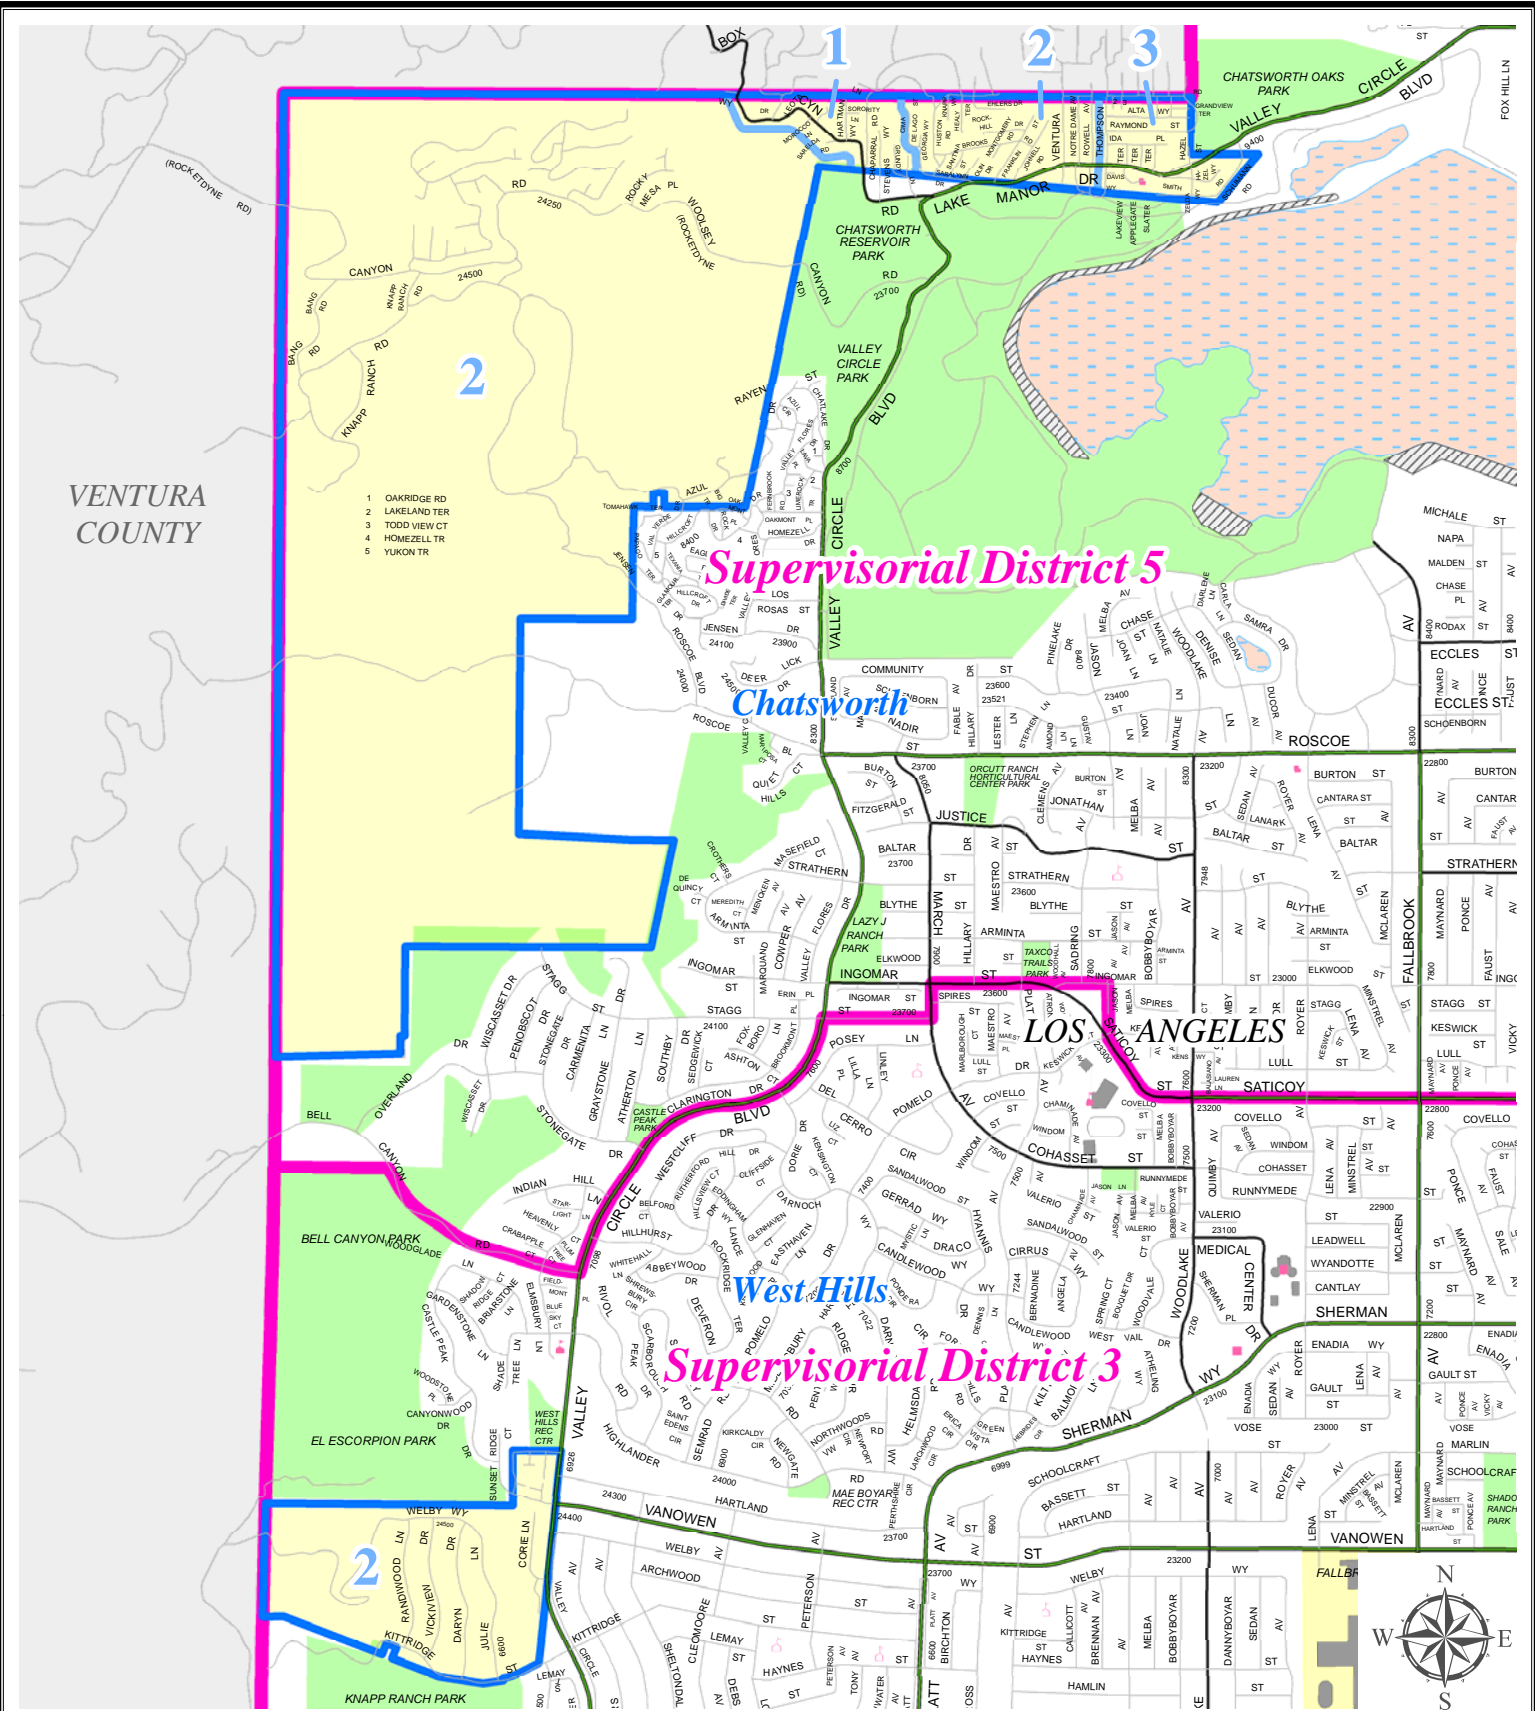

TRASH AREA COLLECTION	
1	Monday
2	Tuesday
3	Wednesday

Chatsworth / West Hills Residential Franchise Trash Collection Schedule

Data contained in this map is produced in whole or part from the Thomas Bros. Maps ©. This map is copyrighted, and reproduced with permission granted, by Thomas Bros. Maps ©. All rights reserved.

Supervisory District 5

2

1

TRASH AREA COLLECTION	
1	Monday
2	Tuesday

Detail A - Chatsworth / West Hills Residential Franchise Trash Collection Schedule

Data contained in this map is produced in whole or part from the Thomas Bros. Maps ©. This map is copyrighted, and reproduced with permission granted, by Thomas Bros. Maps ©. All rights reserved.

Supervisory District 5

**TRASH
AREA COLLECTION**

1 Monday

Detail B - Chatsworth / West Hills Residential Franchise Trash Collection Schedule

0.25 0 0.25 0.5 Mile

Data contained in this map is produced in whole or part from the Thomas Bros. Maps ©. This map is copyrighted, and reproduced with permission granted, by Thomas Bros. Maps ©. All rights reserved.

TRASH AREA COLLECTION

1	Monday
2	Tuesday
3	Wednesday

Detail C - Chatsworth / West Hills Residential Franchise Trash Collection Schedule

Data contained in this map is produced in whole or part from the Thomas Bros. Maps ©. This map is copyrighted, and reproduced with permission granted, by Thomas Bros. Maps ©. All rights reserved.