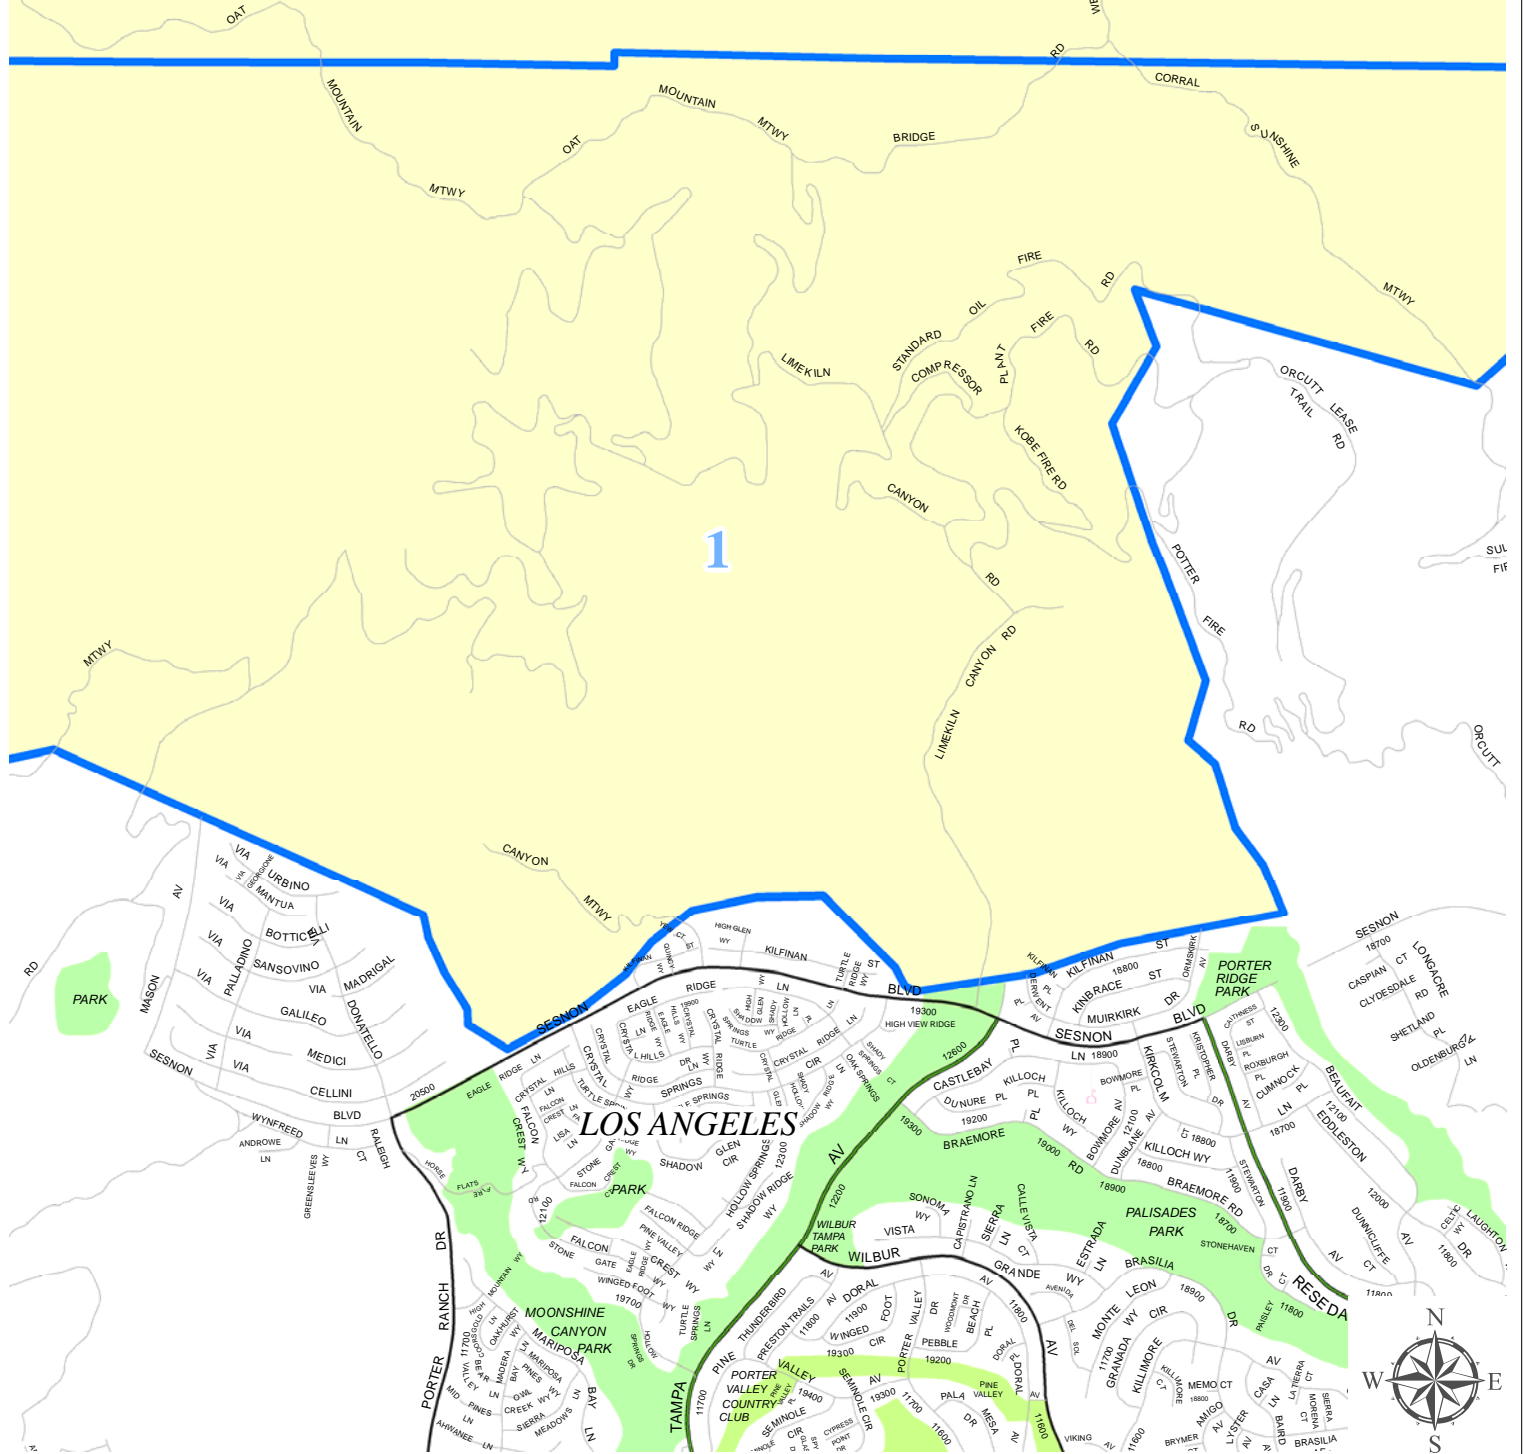

Supervisory District 5

**TRASH
AREA COLLECTION**

1 Monday

Detail B - Chatsworth / West Hills Residential Franchise Trash Collection Schedule

0.25 0 0.25 0.5 Mile