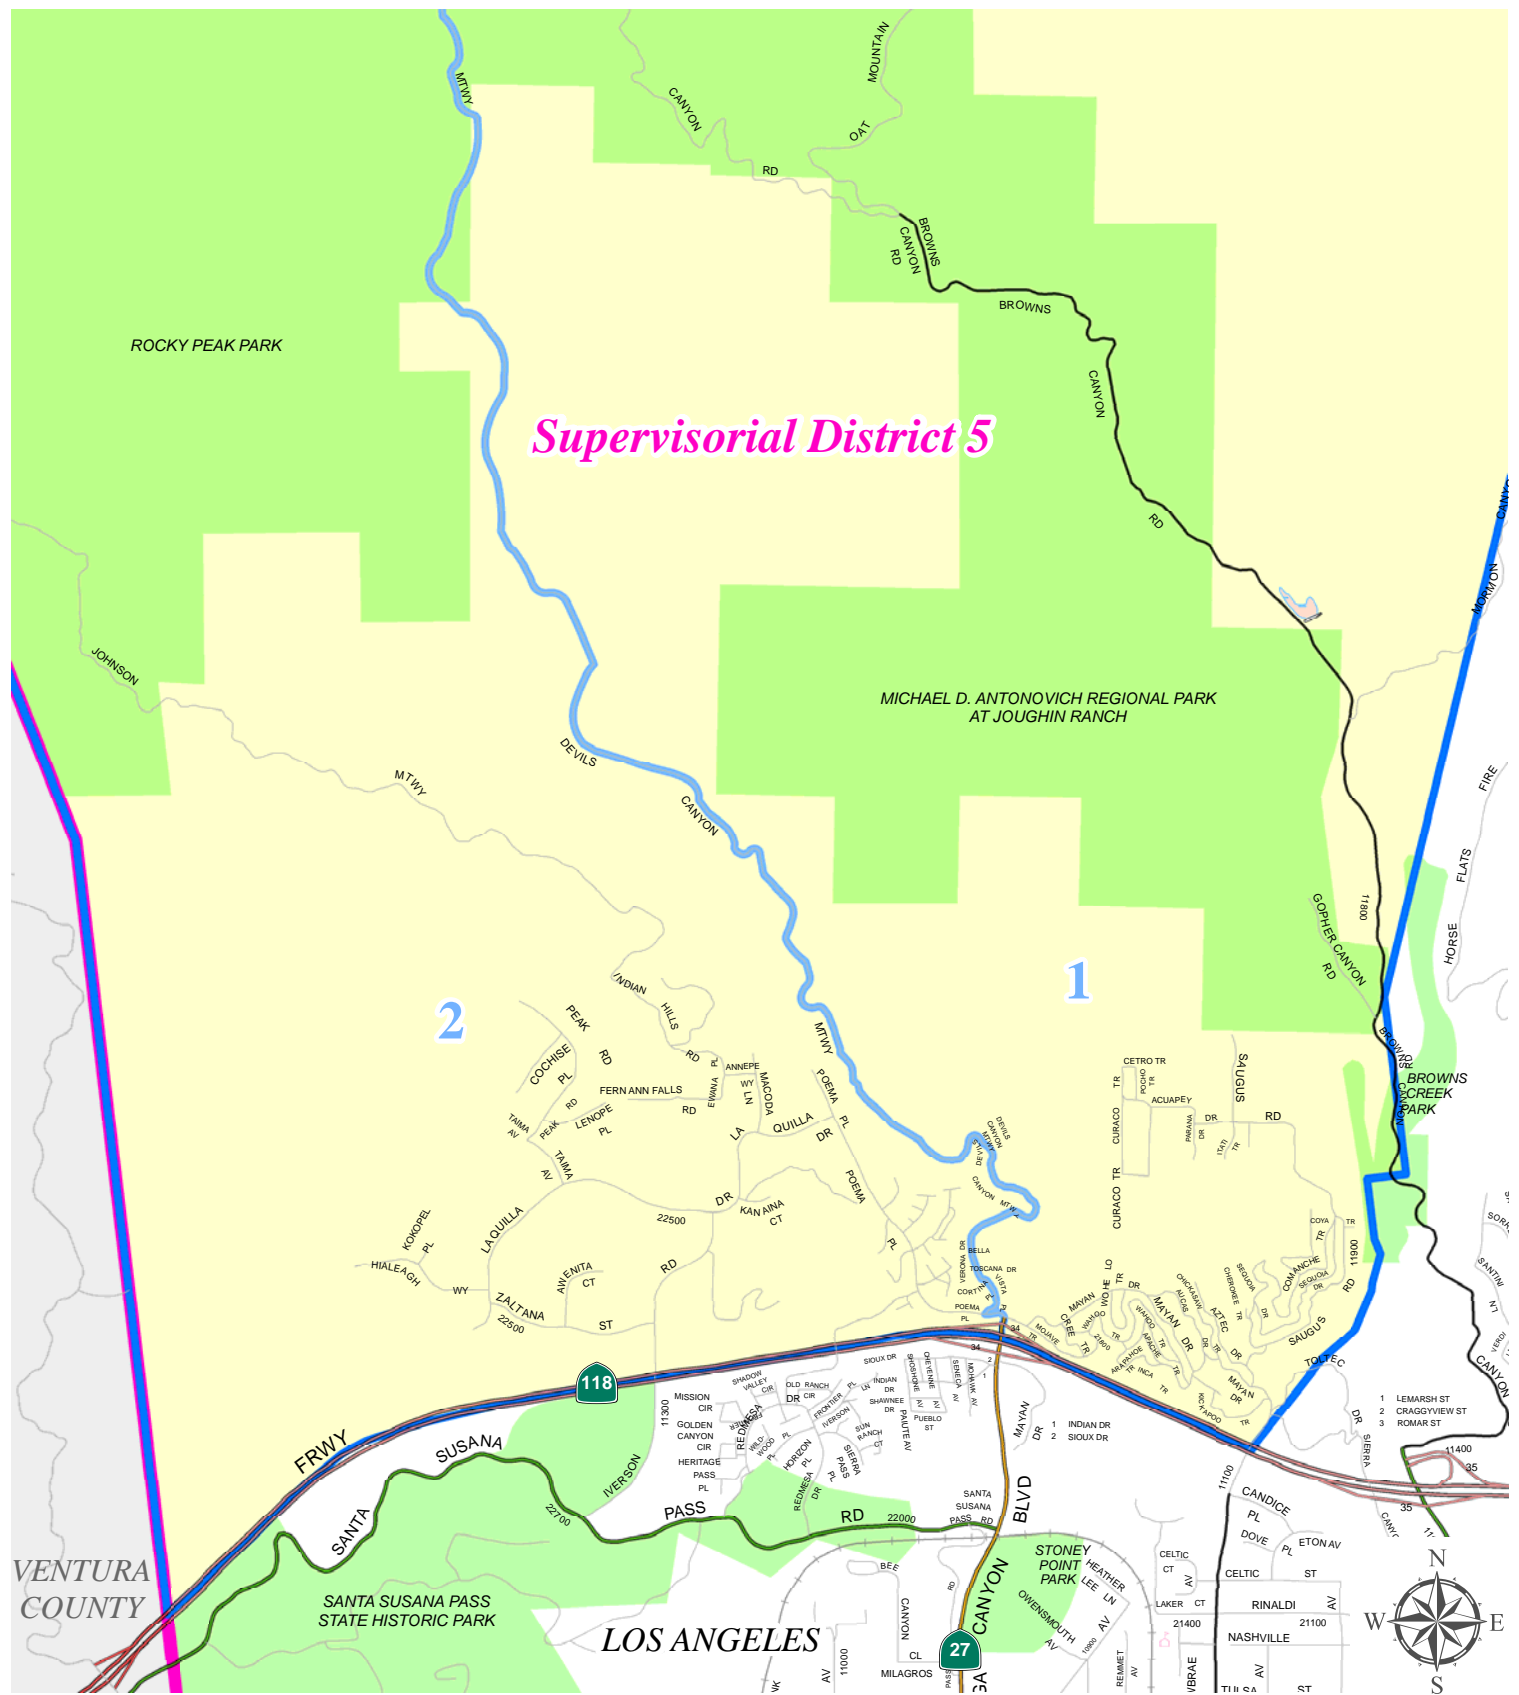

TRASH AREA COLLECTION	
1	Monday
2	Tuesday
3	Wednesday

Chatsworth / West Hills Residential Franchise Trash Collection Schedule

Data contained in this map is produced in whole or part from the Thomas Bros. Maps ©. This map is copyrighted, and reproduced with permission granted, by Thomas Bros. Maps ©. All rights reserved.

Supervisory District 5

2

1

TRASH AREA COLLECTION	
1	Monday
2	Tuesday

Detail A - Chatsworth / West Hills Residential Franchise Trash Collection Schedule

Data contained in this map is produced in whole or part from the Thomas Bros. Maps ©. This map is copyrighted, and reproduced with permission granted, by Thomas Bros. Maps ©. All rights reserved.

Supervisory District 5

**TRASH
AREA COLLECTION**

1 Monday

Detail B - Chatsworth / West Hills Residential Franchise Trash Collection Schedule

0.25 0 0.25 0.5 Mile

Data contained in this map is produced in whole or part from the Thomas Bros. Maps ©. This map is copyrighted, and reproduced with permission granted, by Thomas Bros. Maps ©. All rights reserved.

TRASH AREA COLLECTION

1	Monday
2	Tuesday
3	Wednesday

Detail C - Chatsworth / West Hills Residential Franchise Trash Collection Schedule

Data contained in this map is produced in whole or part from the Thomas Bros. Maps ©. This map is copyrighted, and reproduced with permission granted, by Thomas Bros. Maps ©. All rights reserved.