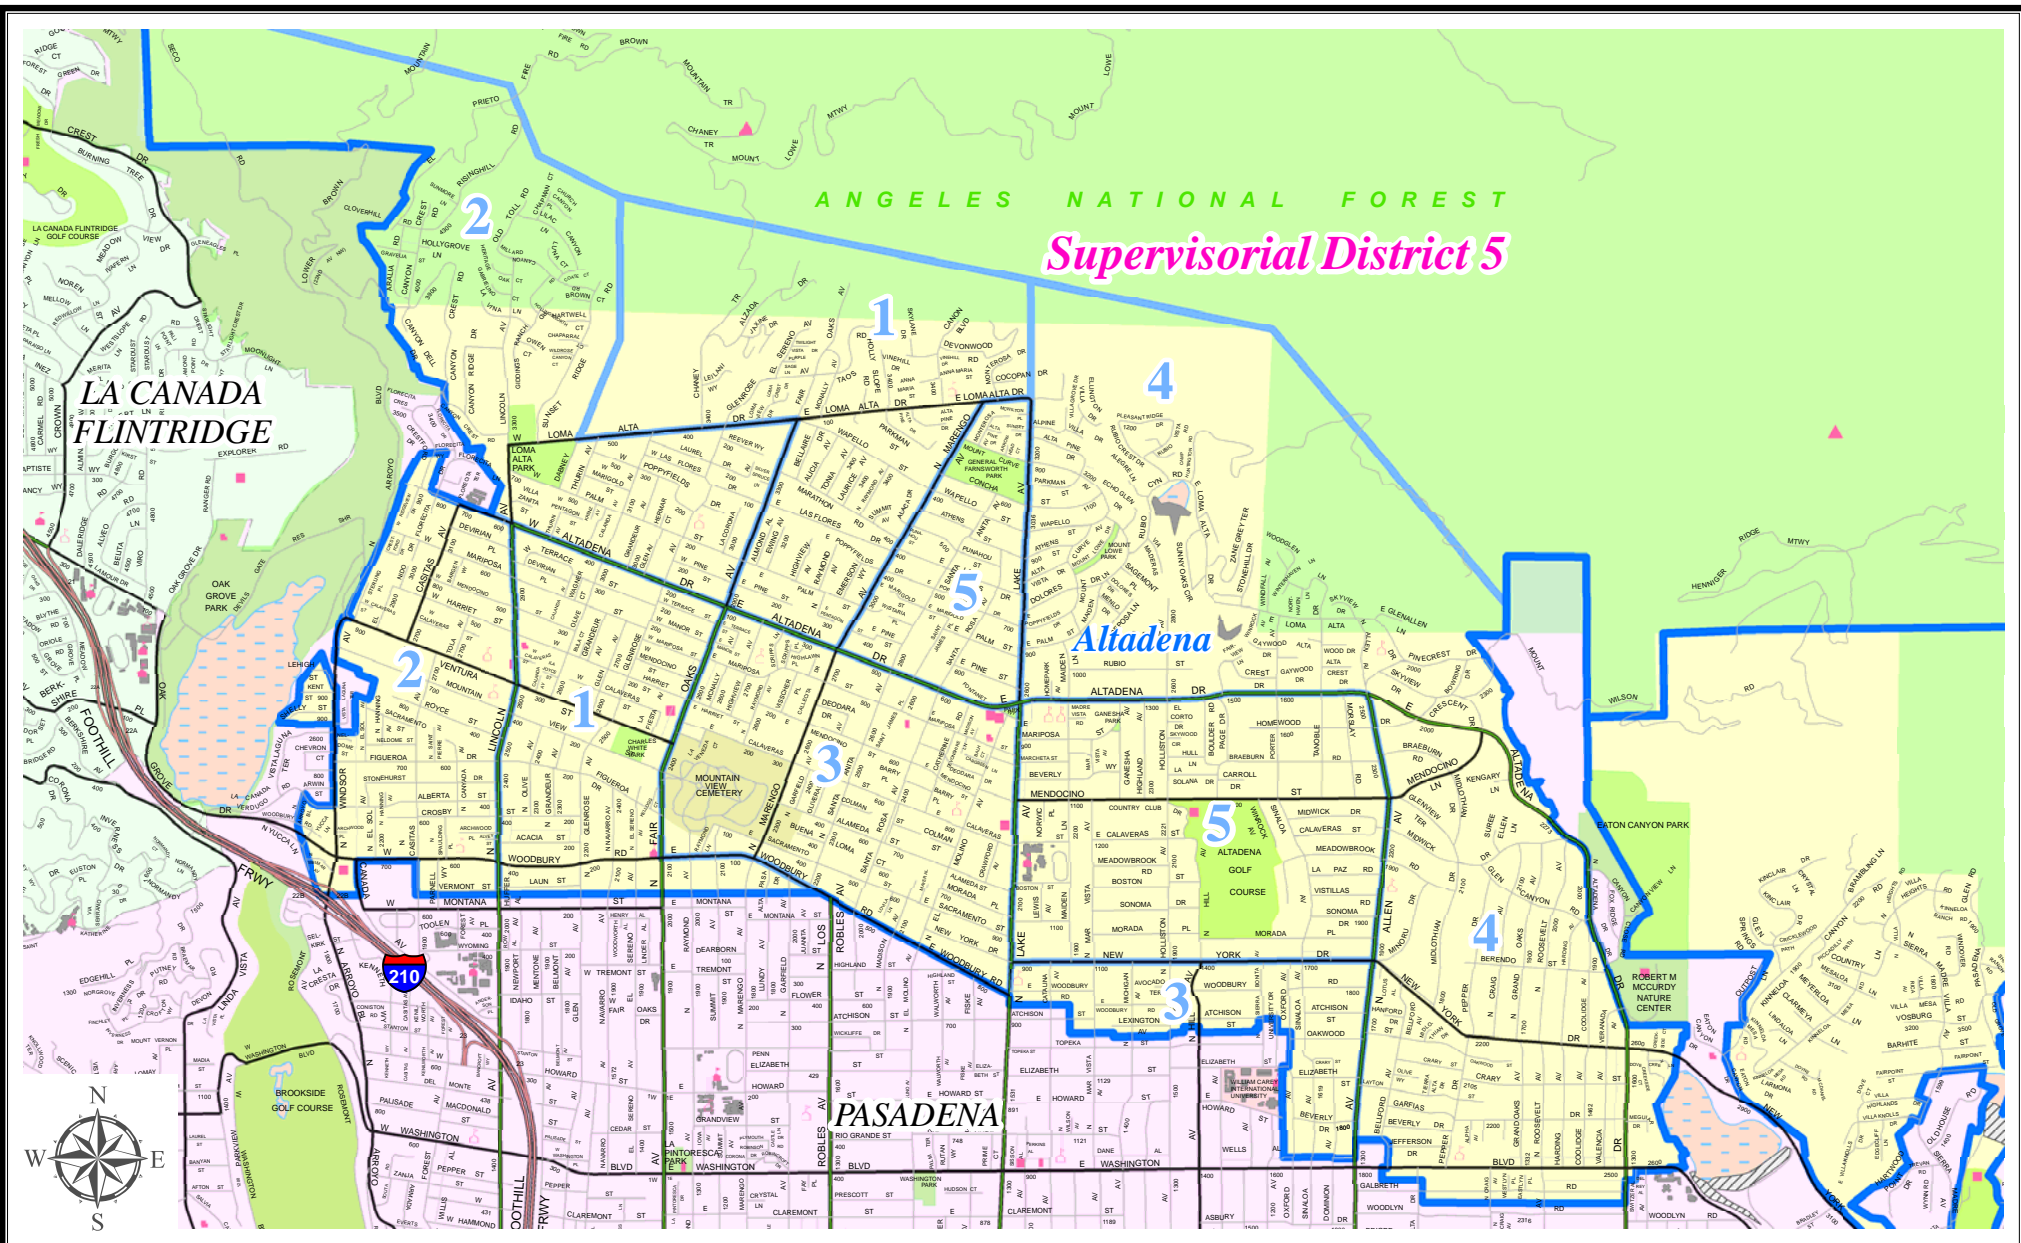

TRASH AREA COLLECTION

- 1 Monday
- 2 Tuesday
- 3 Wednesday
- 4 Thursday
- 5 Friday

*Altadena / Kinneloa Mesa
Residential Franchise
Trash Collection Schedule*

Data contained in this map is produced in whole or part from the Thomas Bros. Maps ©. This map is copyrighted, and reproduced with permission granted, by Thomas Bros. Maps ©. All rights reserved.

Detail A - Altadena / Kinneloa Mesa Residential Franchise Trash Collection Schedule

TRASH AREA COLLECTION	
1	Monday
2	Tuesday
3	Wednesday
4	Thursday
5	Friday

Data contained in this map is produced in whole or part from the Thomas Bros. Maps ©. This map is copyrighted, and reproduced with permission granted, by Thomas Bros. Maps ©. All rights reserved.

Supervisory District 5

Kinneloa Mesa

5

TRASH AREA COLLECTION
5 Friday

Detail B - Altadena / Kinneloa Mesa Residential Franchise Trash Collection Schedule

Data contained in this map is produced in whole or part from the Thomas Bros. Maps ©. This map is copyrighted, and reproduced with permission granted, by Thomas Bros. Maps ©. All rights reserved.