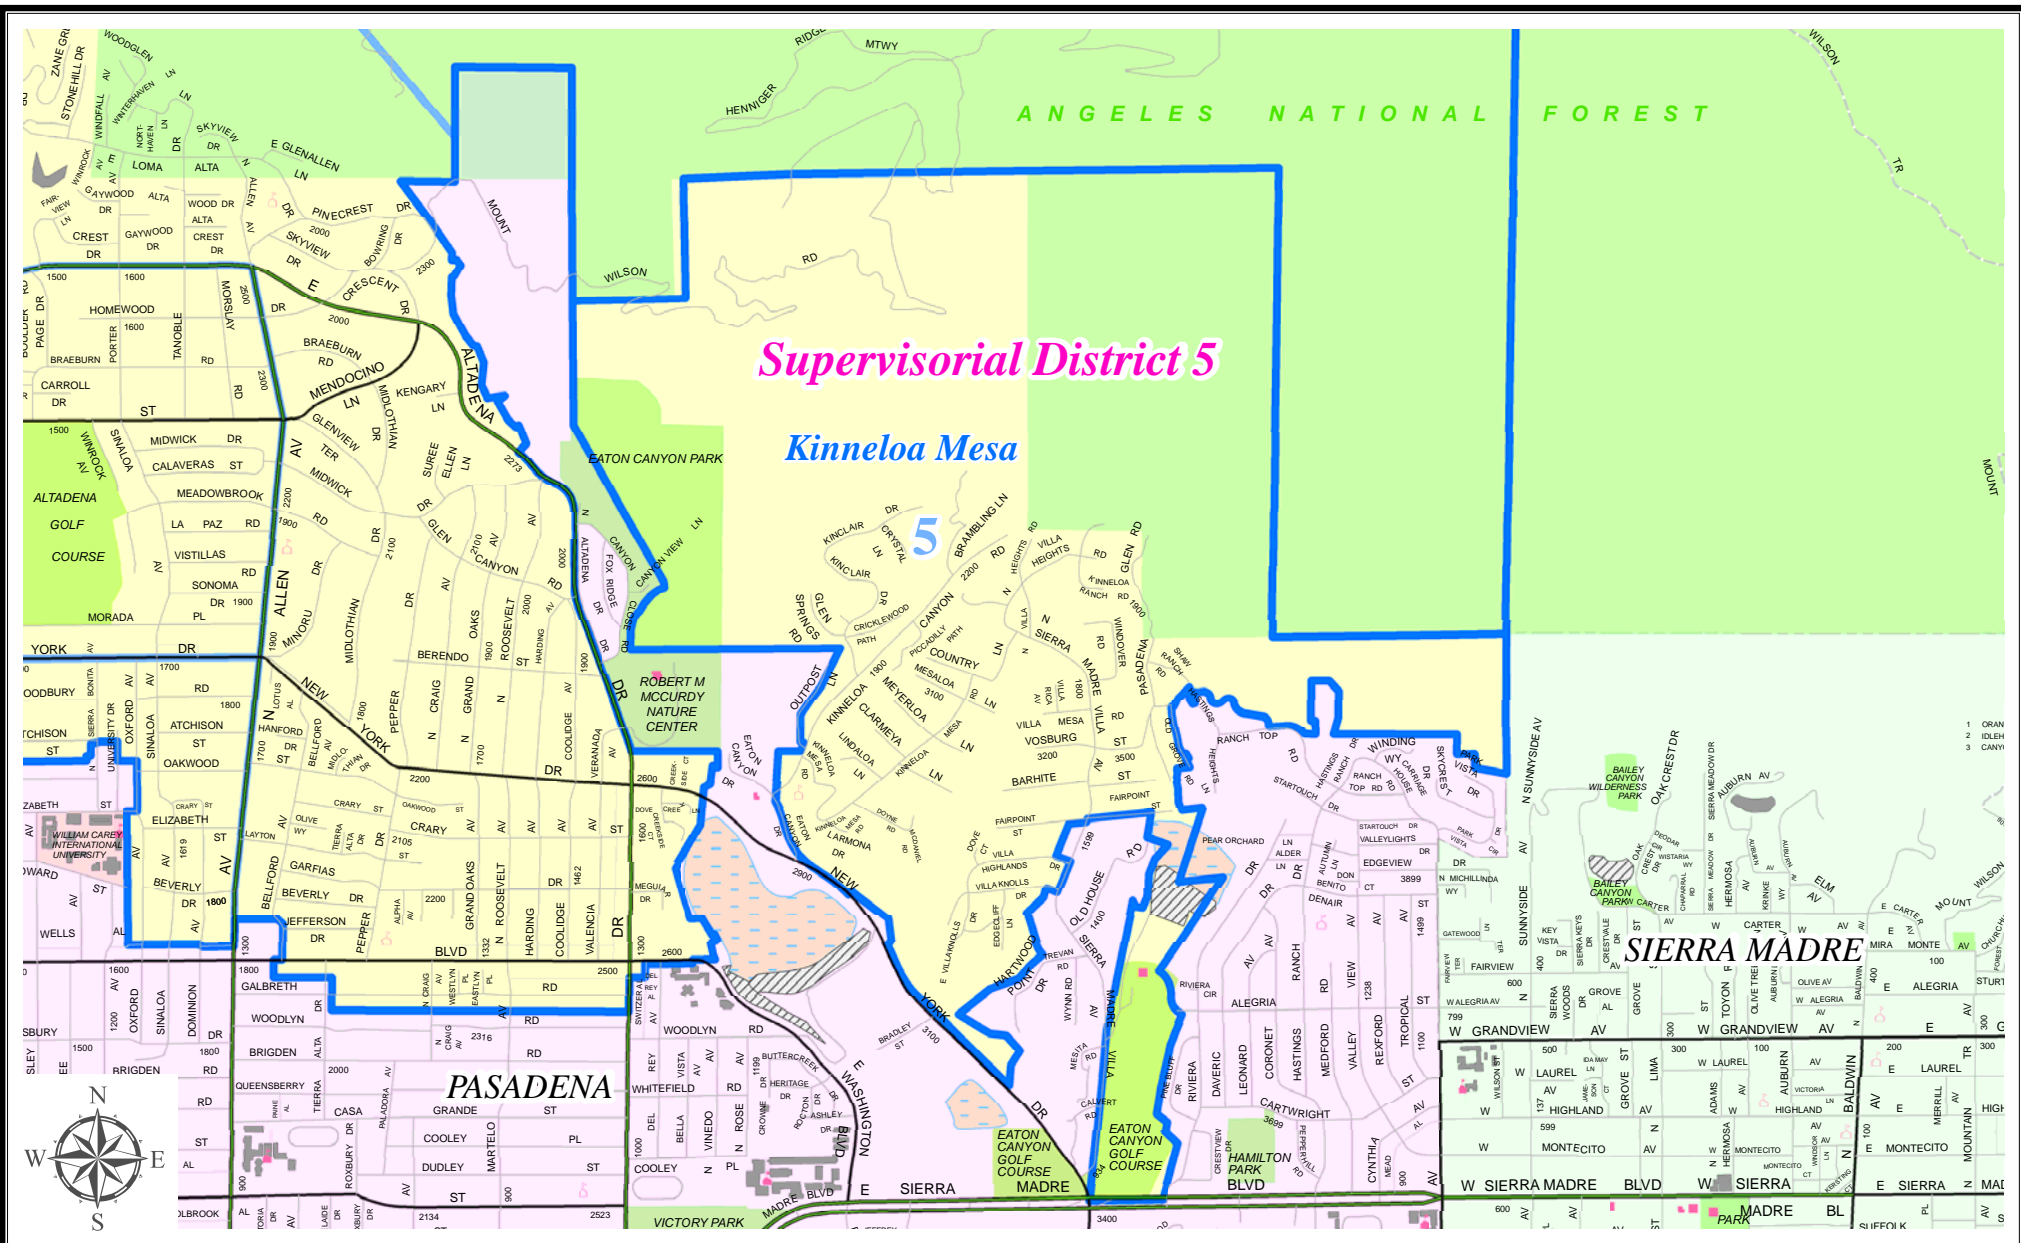

TRASH AREA COLLECTION

- 1 Monday
- 2 Tuesday
- 3 Wednesday
- 4 Thursday
- 5 Friday

*Altadena / Kinneloa Mesa
Residential Franchise
Trash Collection Schedule*

Data contained in this map is produced in whole or part from the Thomas Bros. Maps ©. This map is copyrighted, and reproduced with permission granted, by Thomas Bros. Maps ©. All rights reserved.

Detail A - Altadena / Kinneloa Mesa Residential Franchise Trash Collection Schedule

TRASH AREA COLLECTION	
1	Monday
2	Tuesday
3	Wednesday
4	Thursday
5	Friday

Data contained in this map is produced in whole or part from the Thomas Bros. Maps ©. This map is copyrighted, and reproduced with permission granted, by Thomas Bros. Maps ©. All rights reserved.

Supervisory District 5

Kinneloa Mesa

5

TRASH AREA COLLECTION
5 Friday

Detail B - Altadena / Kinneloa Mesa Residential Franchise Trash Collection Schedule

Data contained in this map is produced in whole or part from the Thomas Bros. Maps ©. This map is copyrighted, and reproduced with permission granted, by Thomas Bros. Maps ©. All rights reserved.