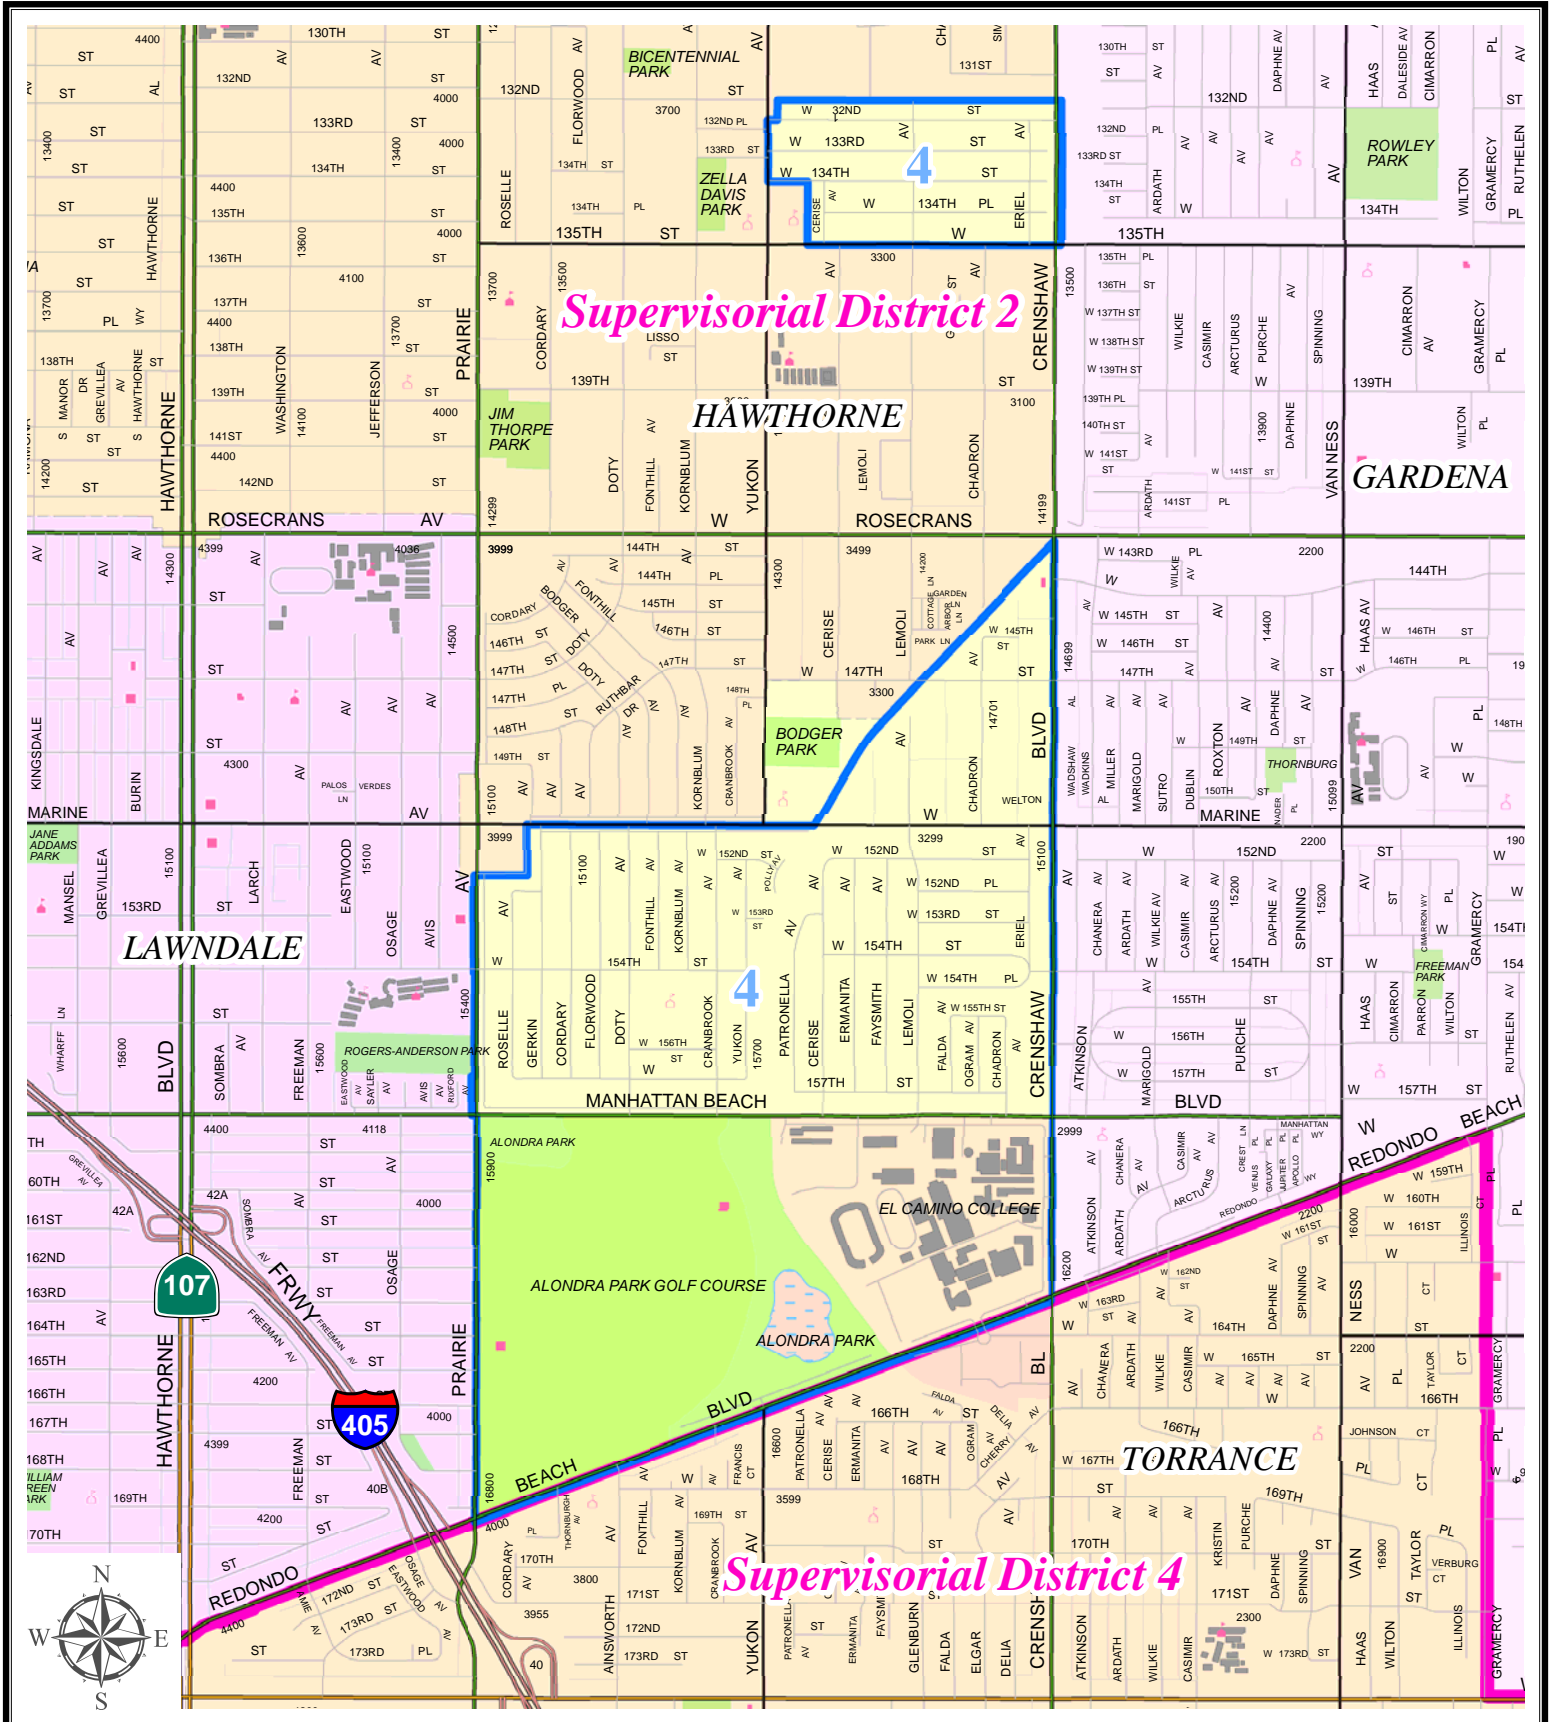

**TRASH AREA COLLECTION**

1	Monday
2	Tuesday
4	Thursday

*El Camino Village / Del Aire / Wiseburn / Alondra Park  
Residential Franchise  
Trash Collection Schedule*

Data contained in this map is produced in whole or part from the Thomas Bros. Maps®. This map is copyrighted, and reproduced with permission granted, by Thomas Bros. Maps®. All rights reserved.

**TRASH AREA COLLECTION**

1	Monday
2	Tuesday

*Detail A*  
**El Camino Village / Del Aire / Wiseburn / Alondra Park**  
 Residential Franchise  
 Trash Collection Schedule

Data contained in this map is produced in whole or part from the Thomas Bros. Maps ©. This map is copyrighted, and reproduced with permission granted, by Thomas Bros. Maps ©. All rights reserved.

**TRASH  
AREA COLLECTION**  
4 Thursday

*Detail B*  
**El Camino Village / Del Aire / Wiseburn / Alondra Park**  
**Residential Franchise**  
**Trash Collection Schedule**

Data contained in this map is produced in whole or part from the Thomas Bros. Maps ©. This map is copyrighted, and reproduced with permission granted, by Thomas Bros. Maps ©. All rights reserved.