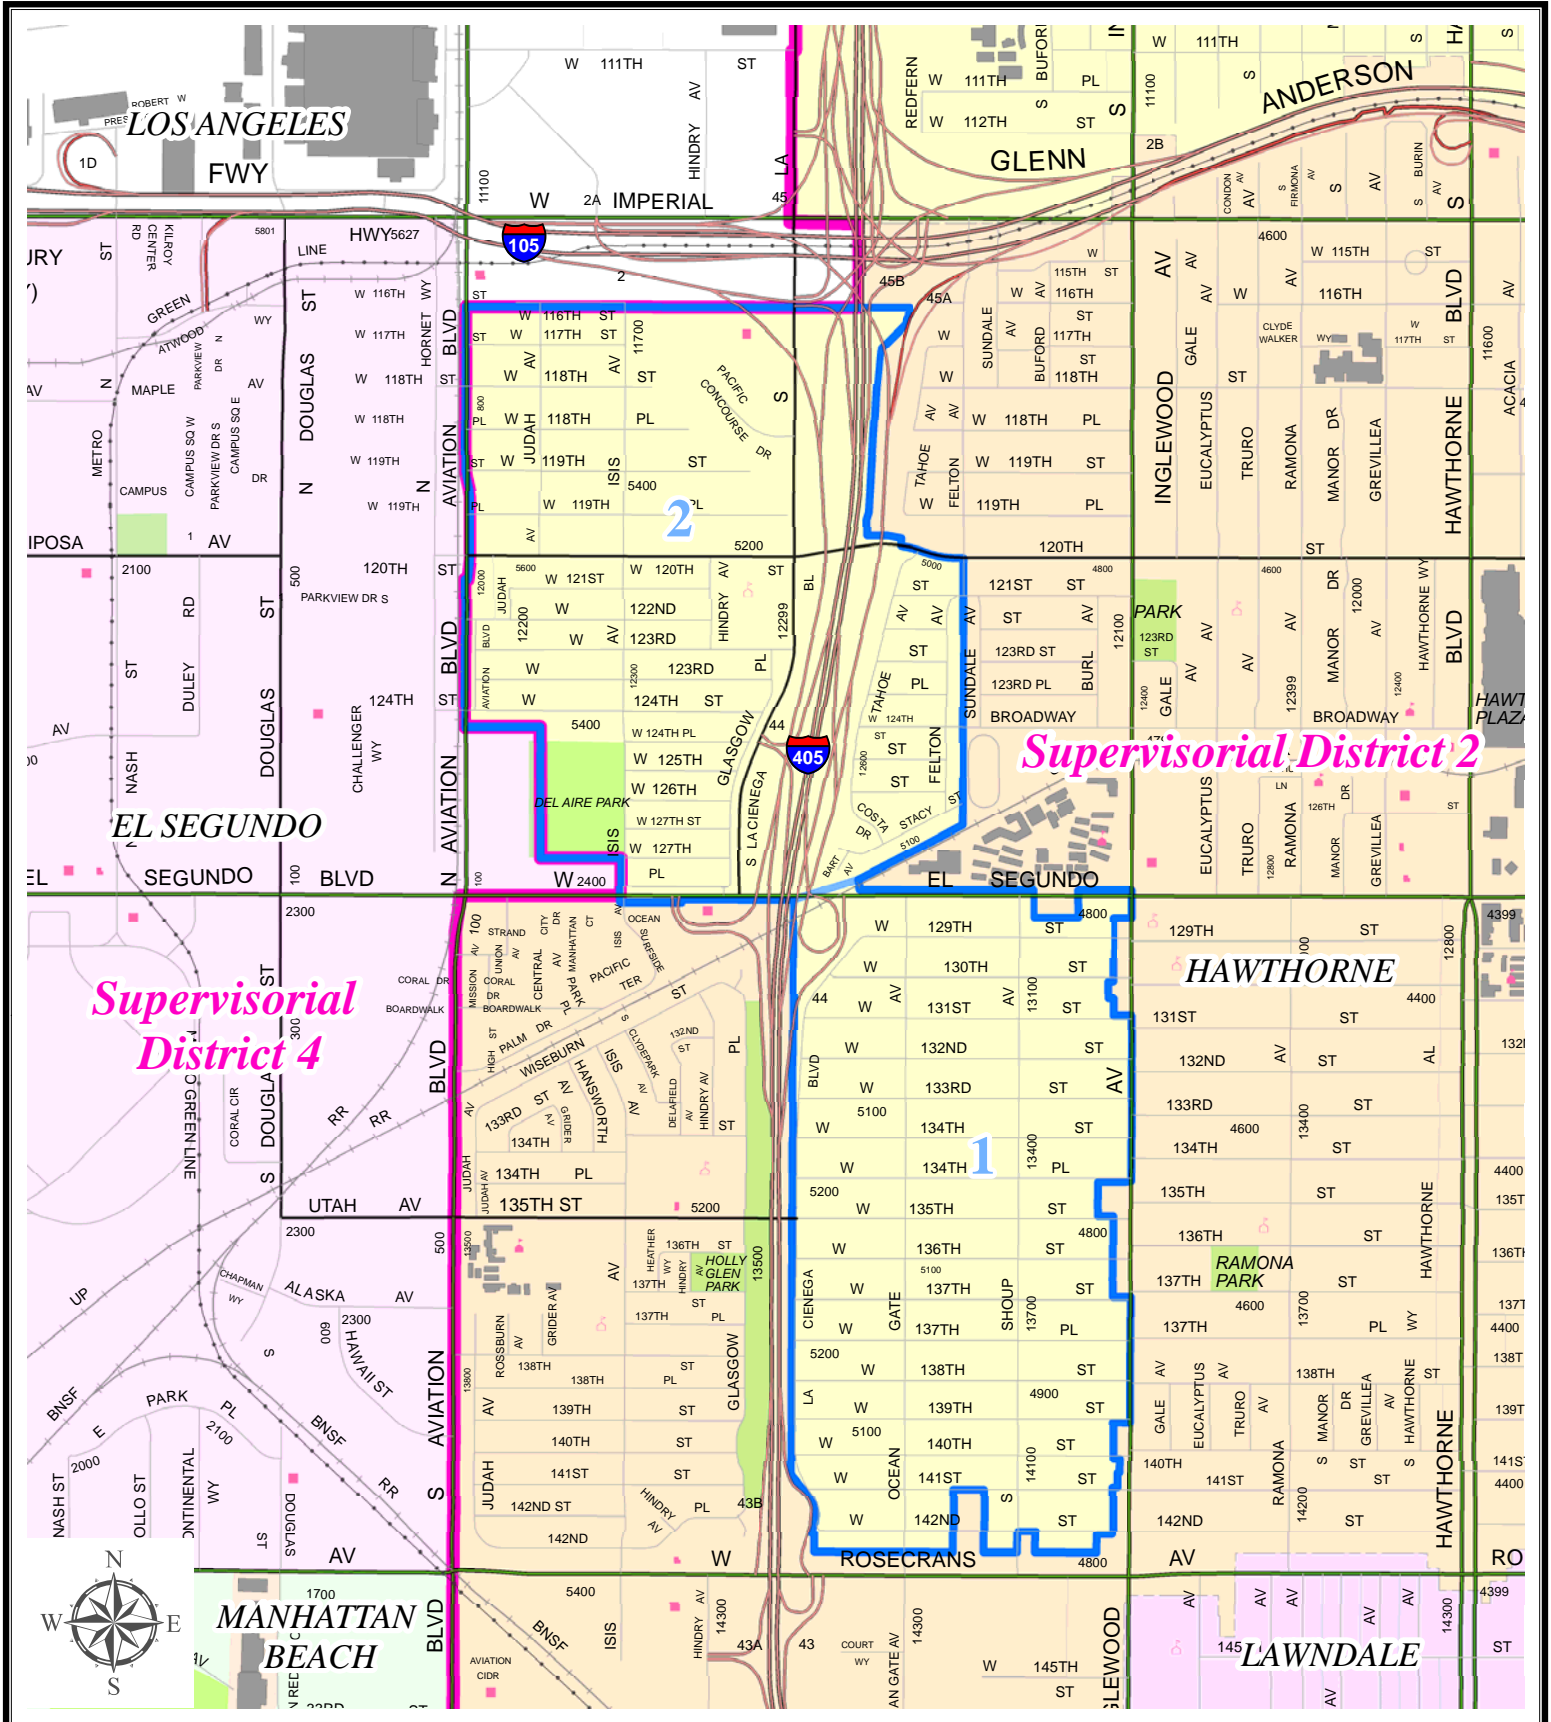

**TRASH AREA COLLECTION**

1	Monday
2	Tuesday
4	Thursday

*El Camino Village / Del Aire / Wiseburn / Alondra Park  
Residential Franchise  
Trash Collection Schedule*

Data contained in this map is produced in whole or part from the Thomas Bros. Maps®. This map is copyrighted, and reproduced with permission granted, by Thomas Bros. Maps®. All rights reserved.

**TRASH AREA COLLECTION**

1	Monday
2	Tuesday

*Detail A*  
**El Camino Village / Del Aire / Wiseburn / Alondra Park**  
 Residential Franchise  
 Trash Collection Schedule

Data contained in this map is produced in whole or part from the Thomas Bros. Maps ©. This map is copyrighted, and reproduced with permission granted, by Thomas Bros. Maps ©. All rights reserved.

**TRASH  
AREA COLLECTION**  
4 Thursday

*Detail B*  
**El Camino Village / Del Aire / Wiseburn / Alondra Park**  
**Residential Franchise**  
**Trash Collection Schedule**

Data contained in this map is produced in whole or part from the Thomas Bros. Maps ©. This map is copyrighted, and reproduced with permission granted, by Thomas Bros. Maps ©. All rights reserved.