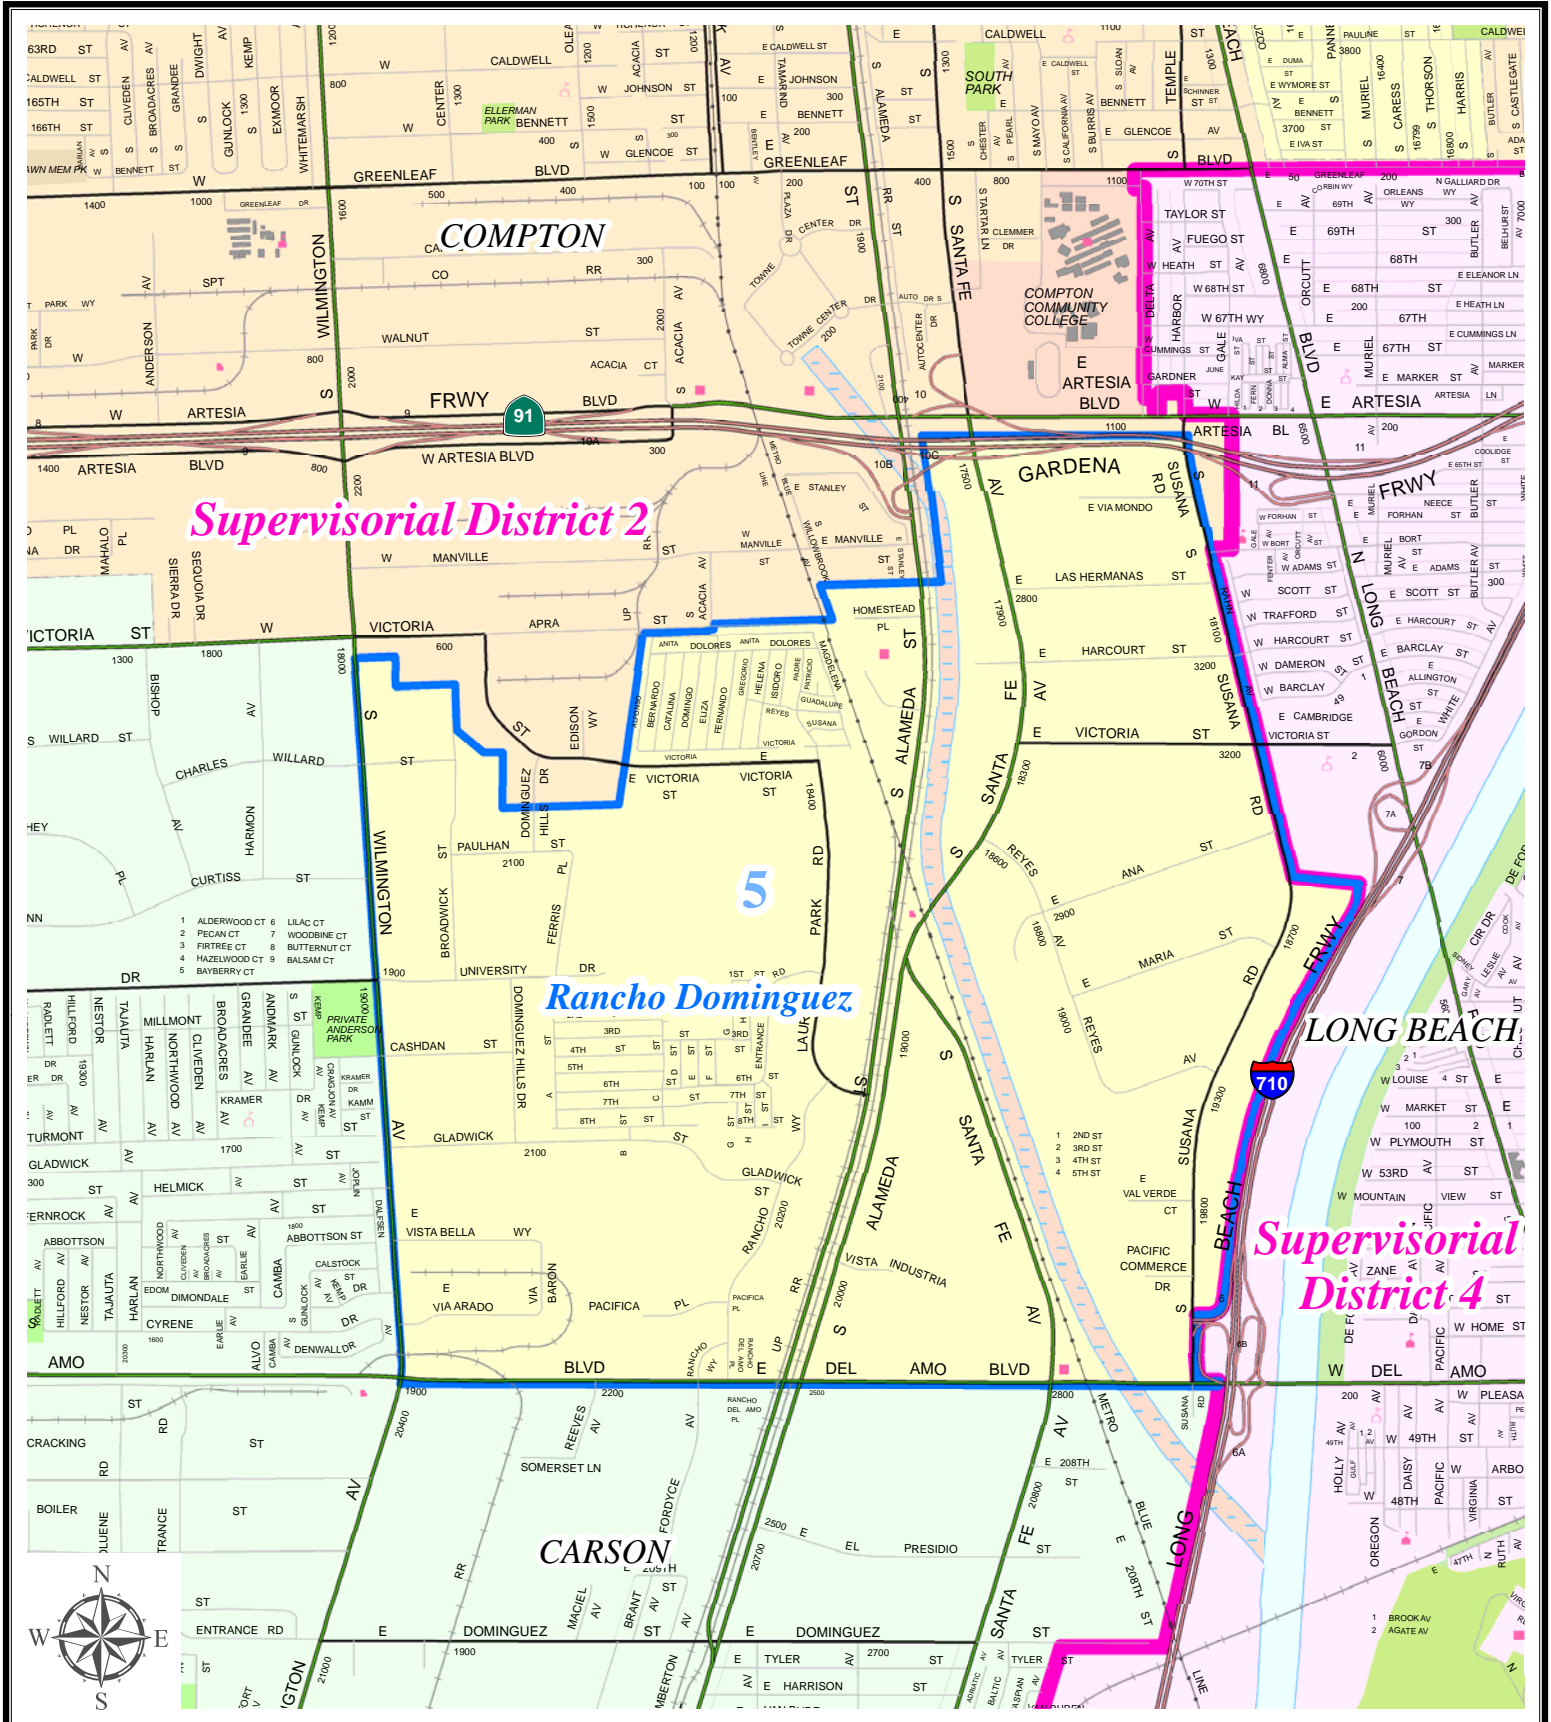

TRASH AREA COLLECTION	
5	Friday

**Rancho Dominguez / West Rancho Dominguez / Rosewood Residential Franchise Trash Collection Schedule**

Data contained in this map is produced in whole or part from the Thomas Bros. Maps ©. This map is copyrighted, and reproduced with permission granted, by Thomas Bros. Maps ©. All rights reserved.

*Supervisorial District 2*

*West Rancho Dominguez*

*Rosewood*

**TRASH AREA COLLECTION**  
5 Friday

*Detail A*  
*Rancho Dominguez / West Rancho Dominguez / Rosewood*  
*Residential Franchise*  
*Trash Collection Schedule*

Data contained in this map is produced in whole or part from the Thomas Bros. Maps®. This map is copyrighted, and reproduced with permission granted, by Thomas Bros. Maps®. All rights reserved.

*Supervisory District 2*

*Rancho Dominguez*

*Supervisory District 4*

**TRASH AREA COLLECTION**  
**5 Friday**

*Detail B*  
*Rancho Dominguez / West Rancho Dominguez / Rosewood*  
*Residential Franchise*  
*Trash Collection Schedule*