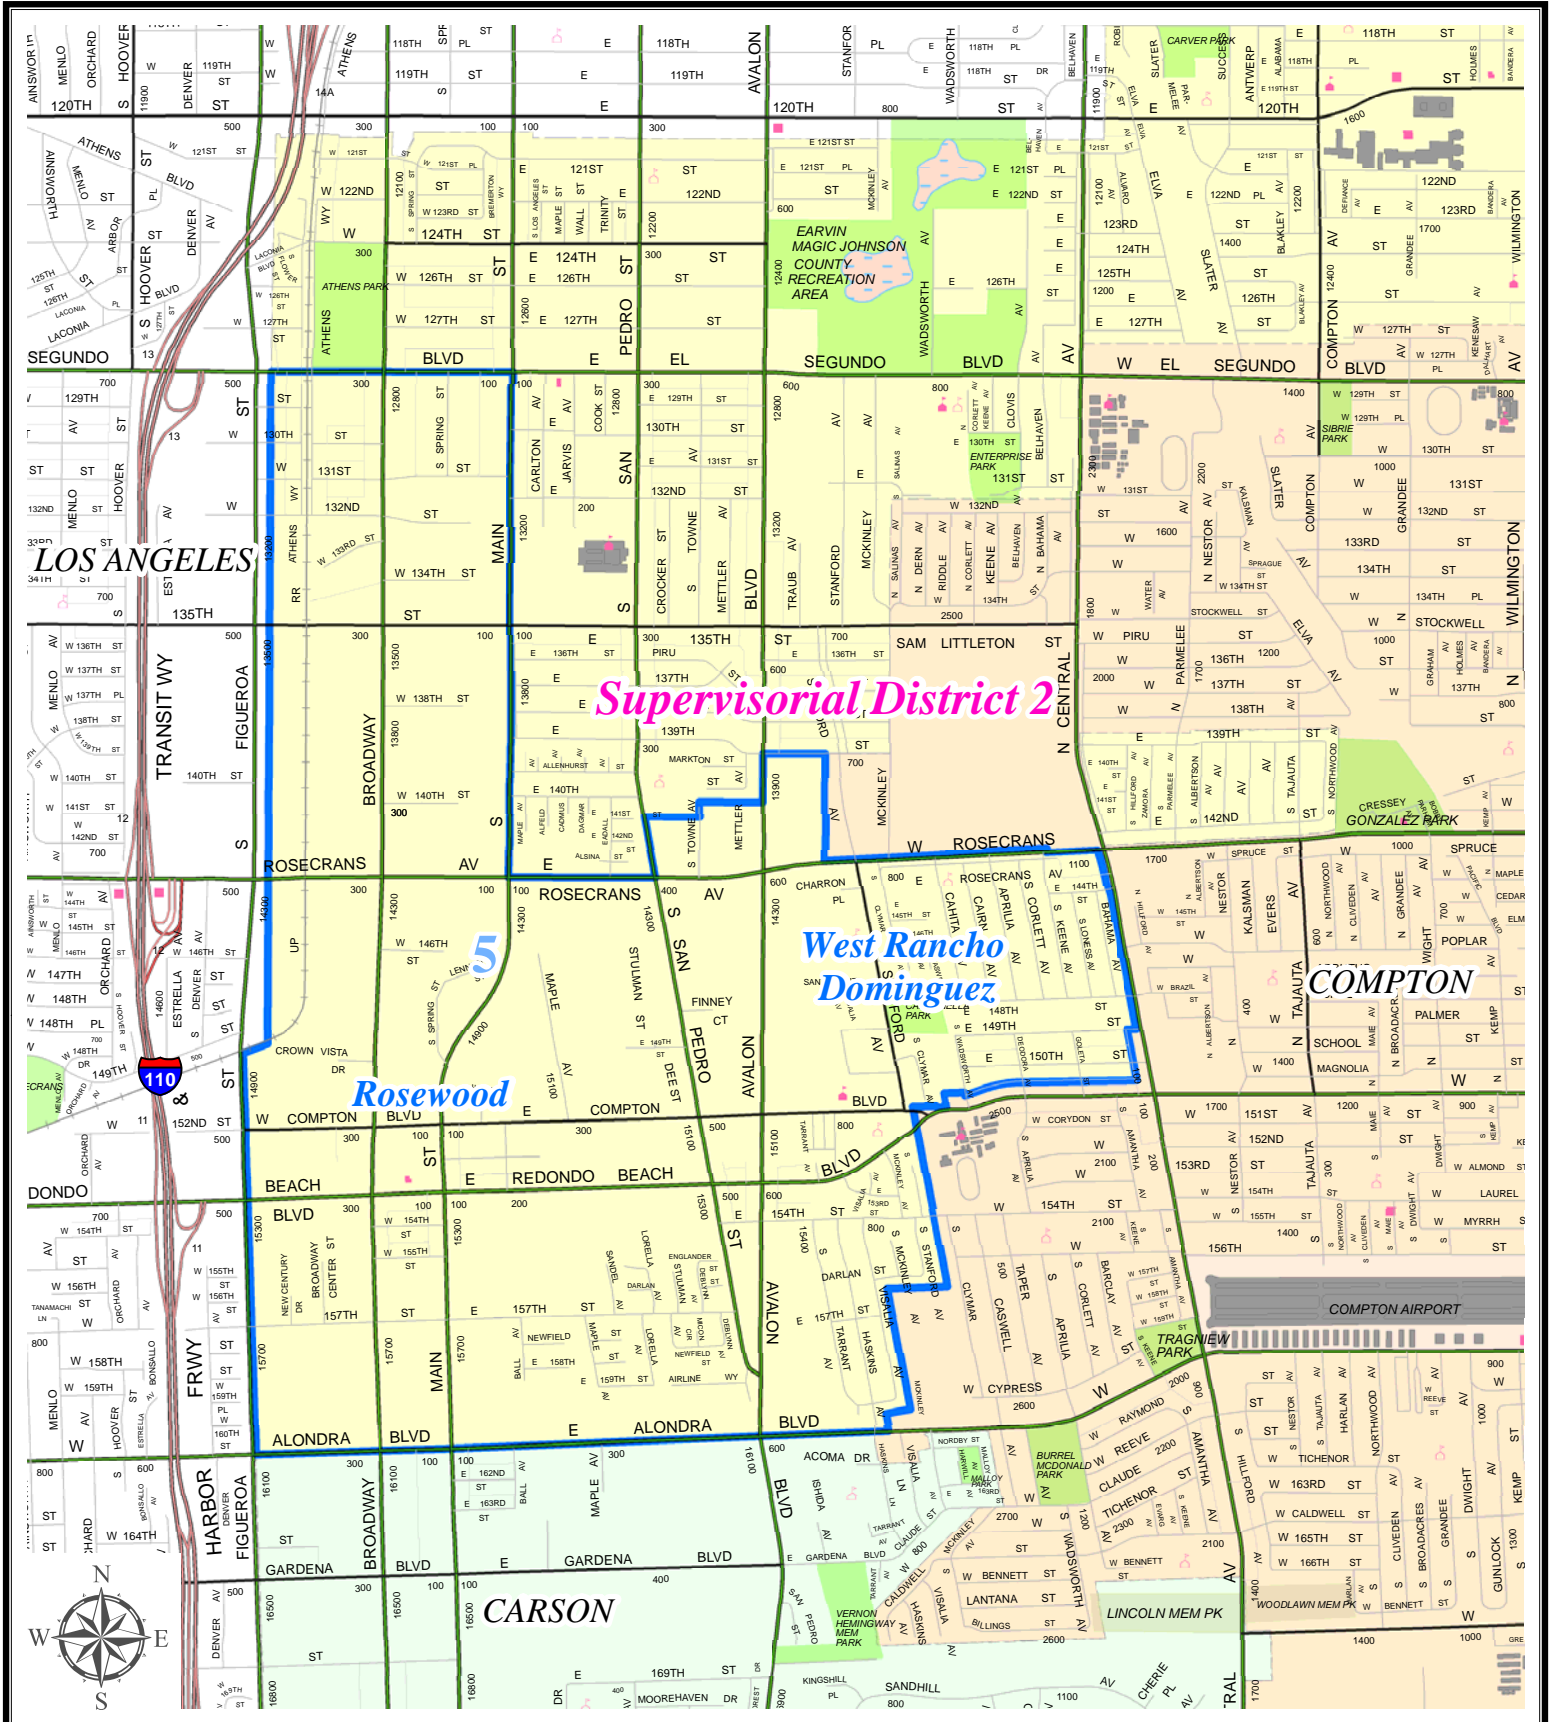

TRASH AREA COLLECTION	
5	Friday

**Rancho Dominguez / West Rancho Dominguez / Rosewood Residential Franchise Trash Collection Schedule**

Data contained in this map is produced in whole or part from the Thomas Bros. Maps ©. This map is copyrighted, and reproduced with permission granted, by Thomas Bros. Maps ©. All rights reserved.

*Supervisorial District 2*

*West Rancho Dominguez*

*Rosewood*

**TRASH AREA COLLECTION**  
5 Friday

*Detail A*  
*Rancho Dominguez / West Rancho Dominguez / Rosewood*  
*Residential Franchise*  
*Trash Collection Schedule*

Data contained in this map is produced in whole or part from the Thomas Bros. Maps®. This map is copyrighted, and reproduced with permission granted, by Thomas Bros. Maps®. All rights reserved.

*Supervisory District 2*

*Rancho Dominguez*

*Supervisory District 4*

**TRASH AREA COLLECTION**  
**5 Friday**

*Detail B*  
*Rancho Dominguez / West Rancho Dominguez / Rosewood*  
*Residential Franchise*  
*Trash Collection Schedule*