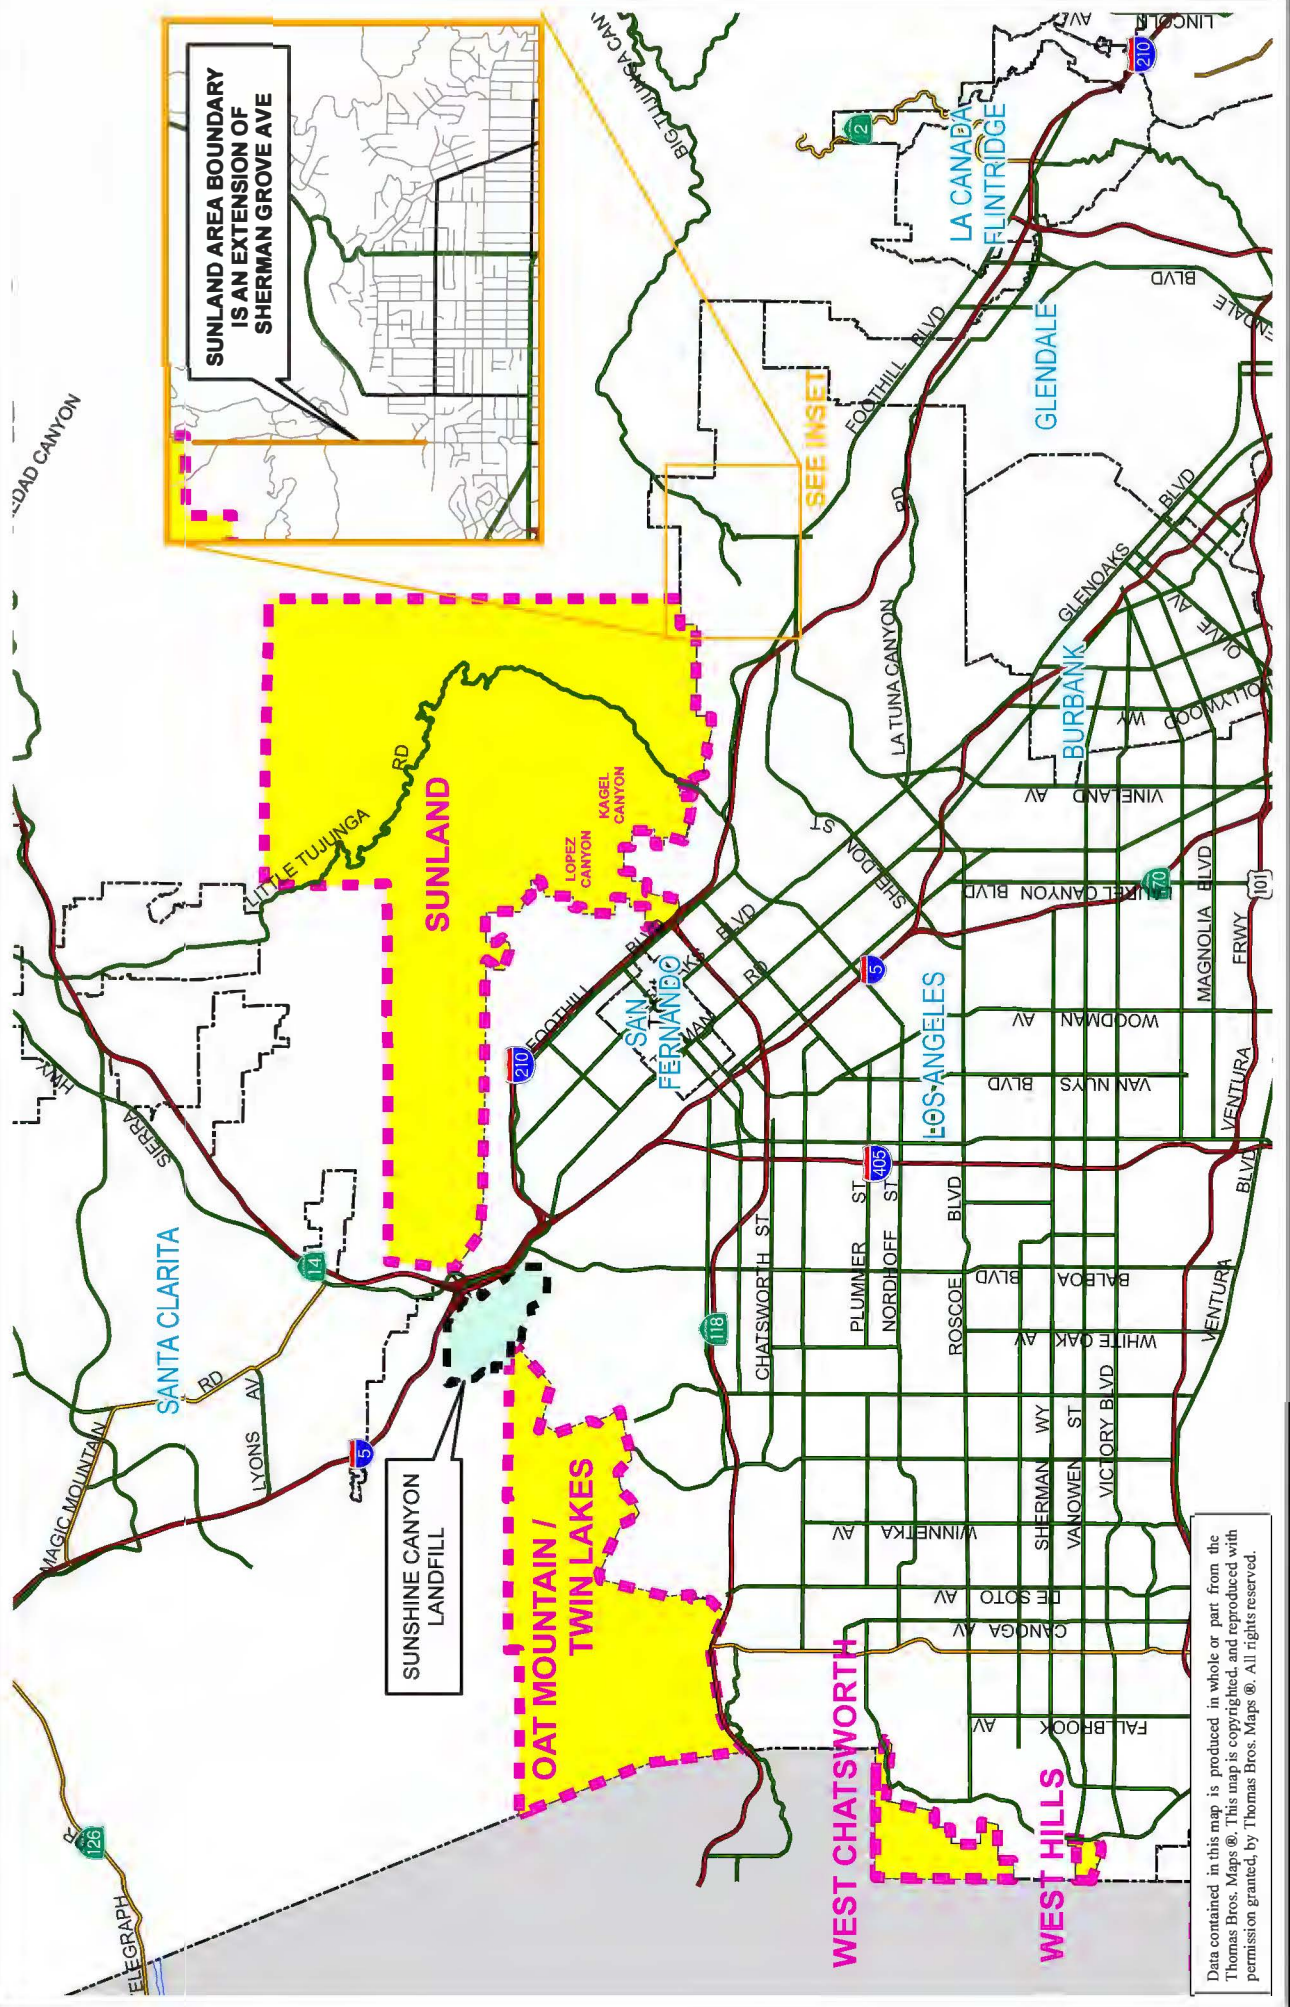

LAS COMUNIDADES NO INCORPORADAS DE SUNLAND / KAGEL CANYON / LOPEZ CANYON / WEST CHATSWORTH / WEST HILLS / OAT MOUNTAIN / TWIN LAKES / LAKE MANOR

MILES

SUNLAND AREA BOUNDARY IS AN EXTENSION OF SHERMAN GROVE AVE

SEE INSET

Data contained in this map is produced in whole or part from the Thomas Bros. Maps®. This map is copyrighted, and reproduced with permission granted, by Thomas Bros. Maps®. All rights reserved.